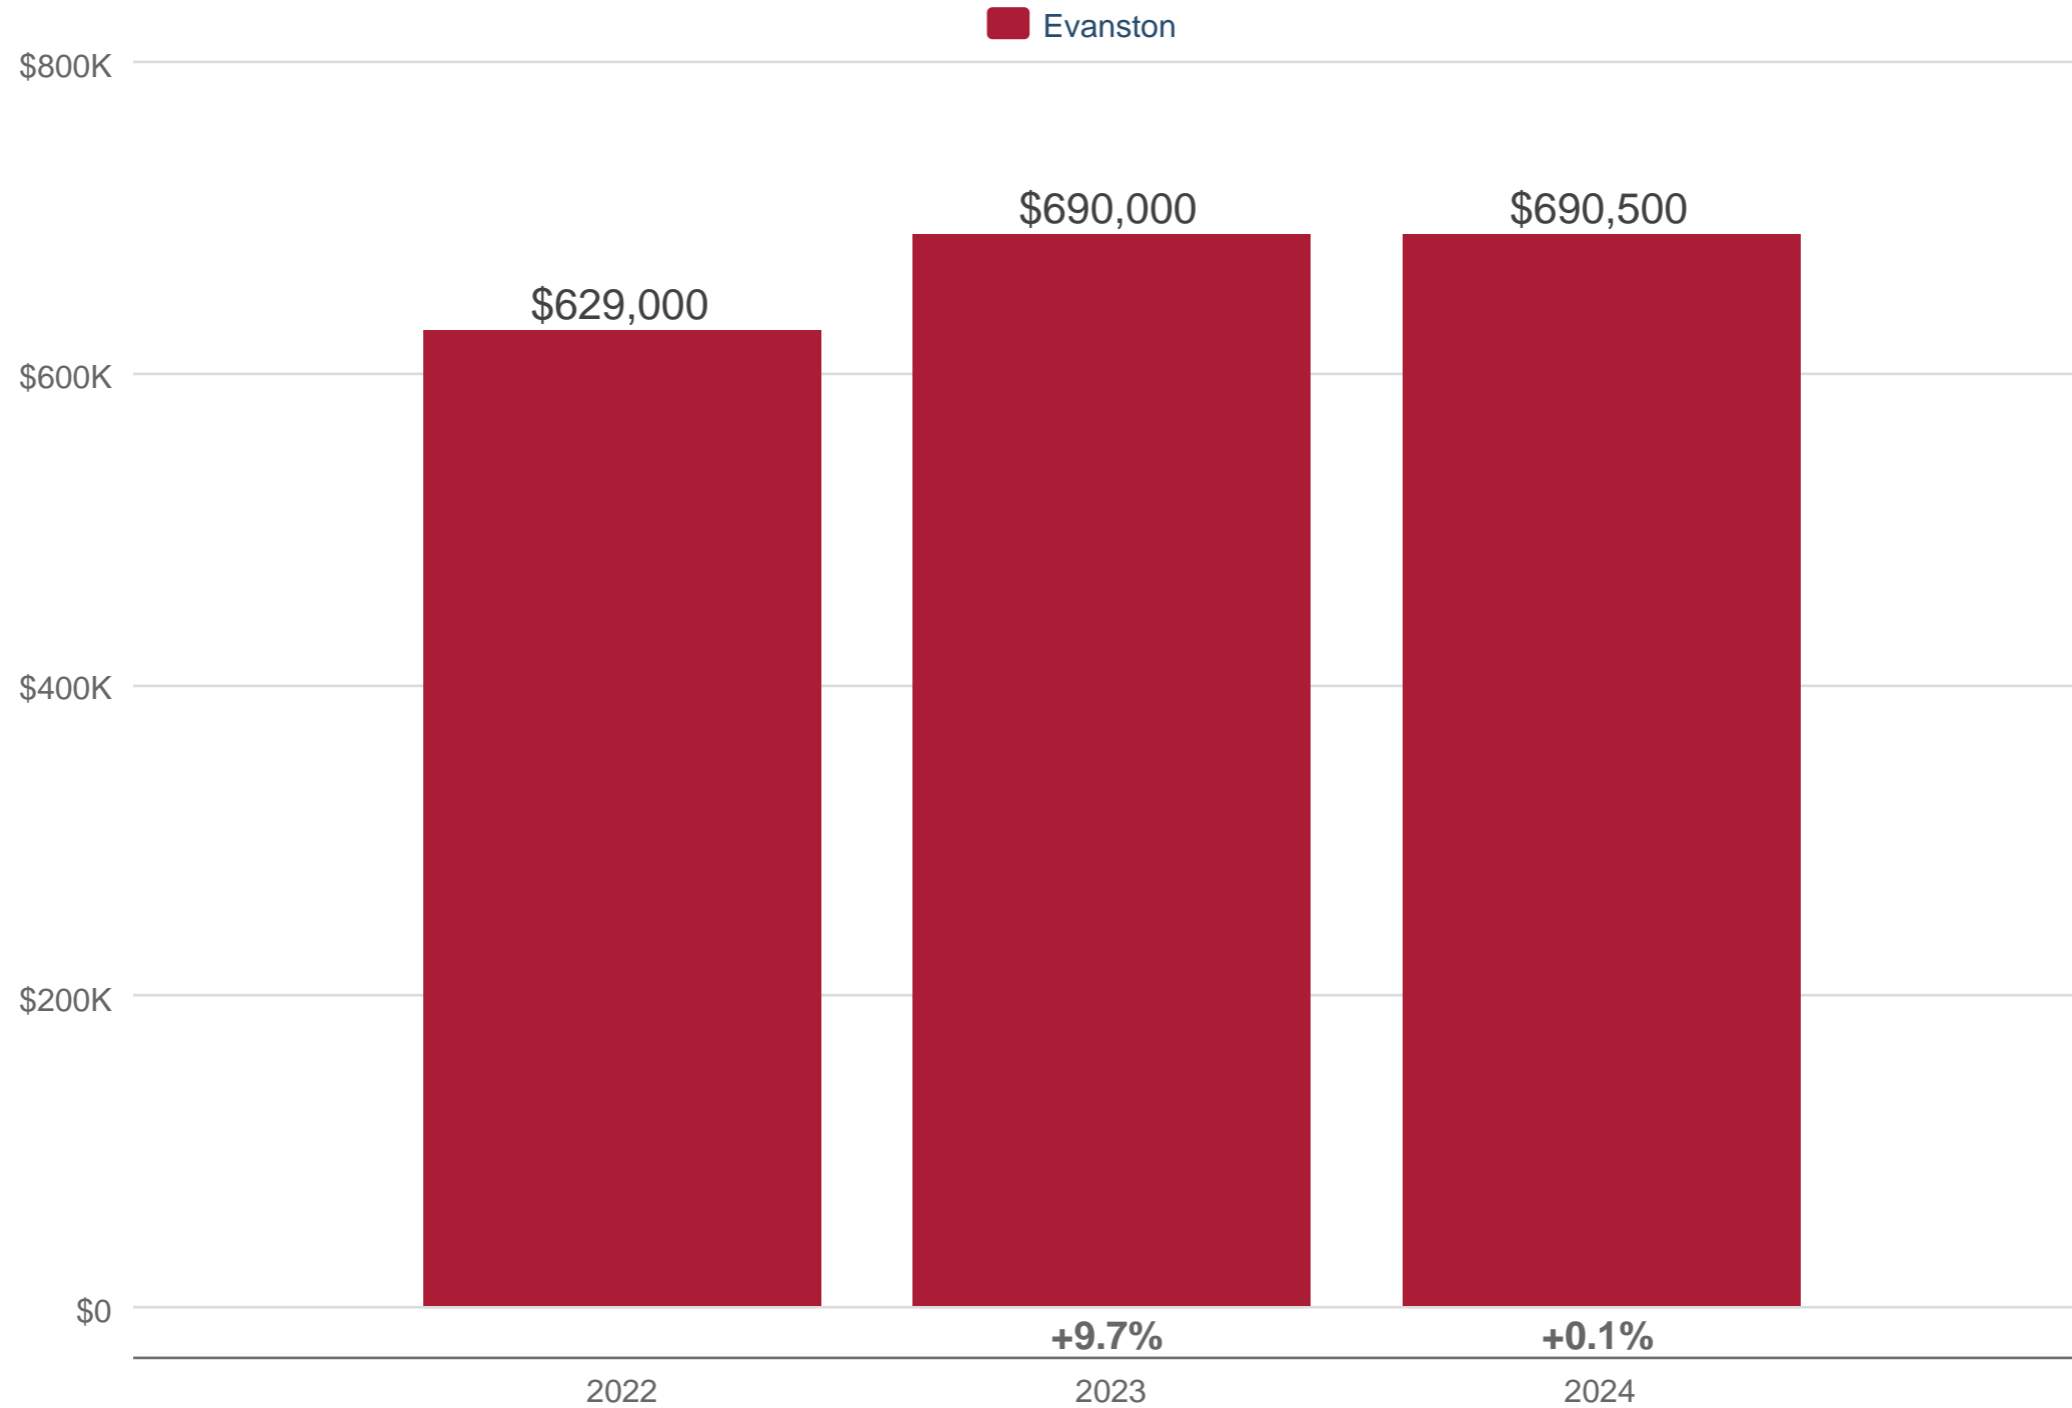

March Median Sales Price

Evanston: Traditional, Single Family, Detached Single-Family

Each data point is 12 months of activity. Data is from April 24, 2024.