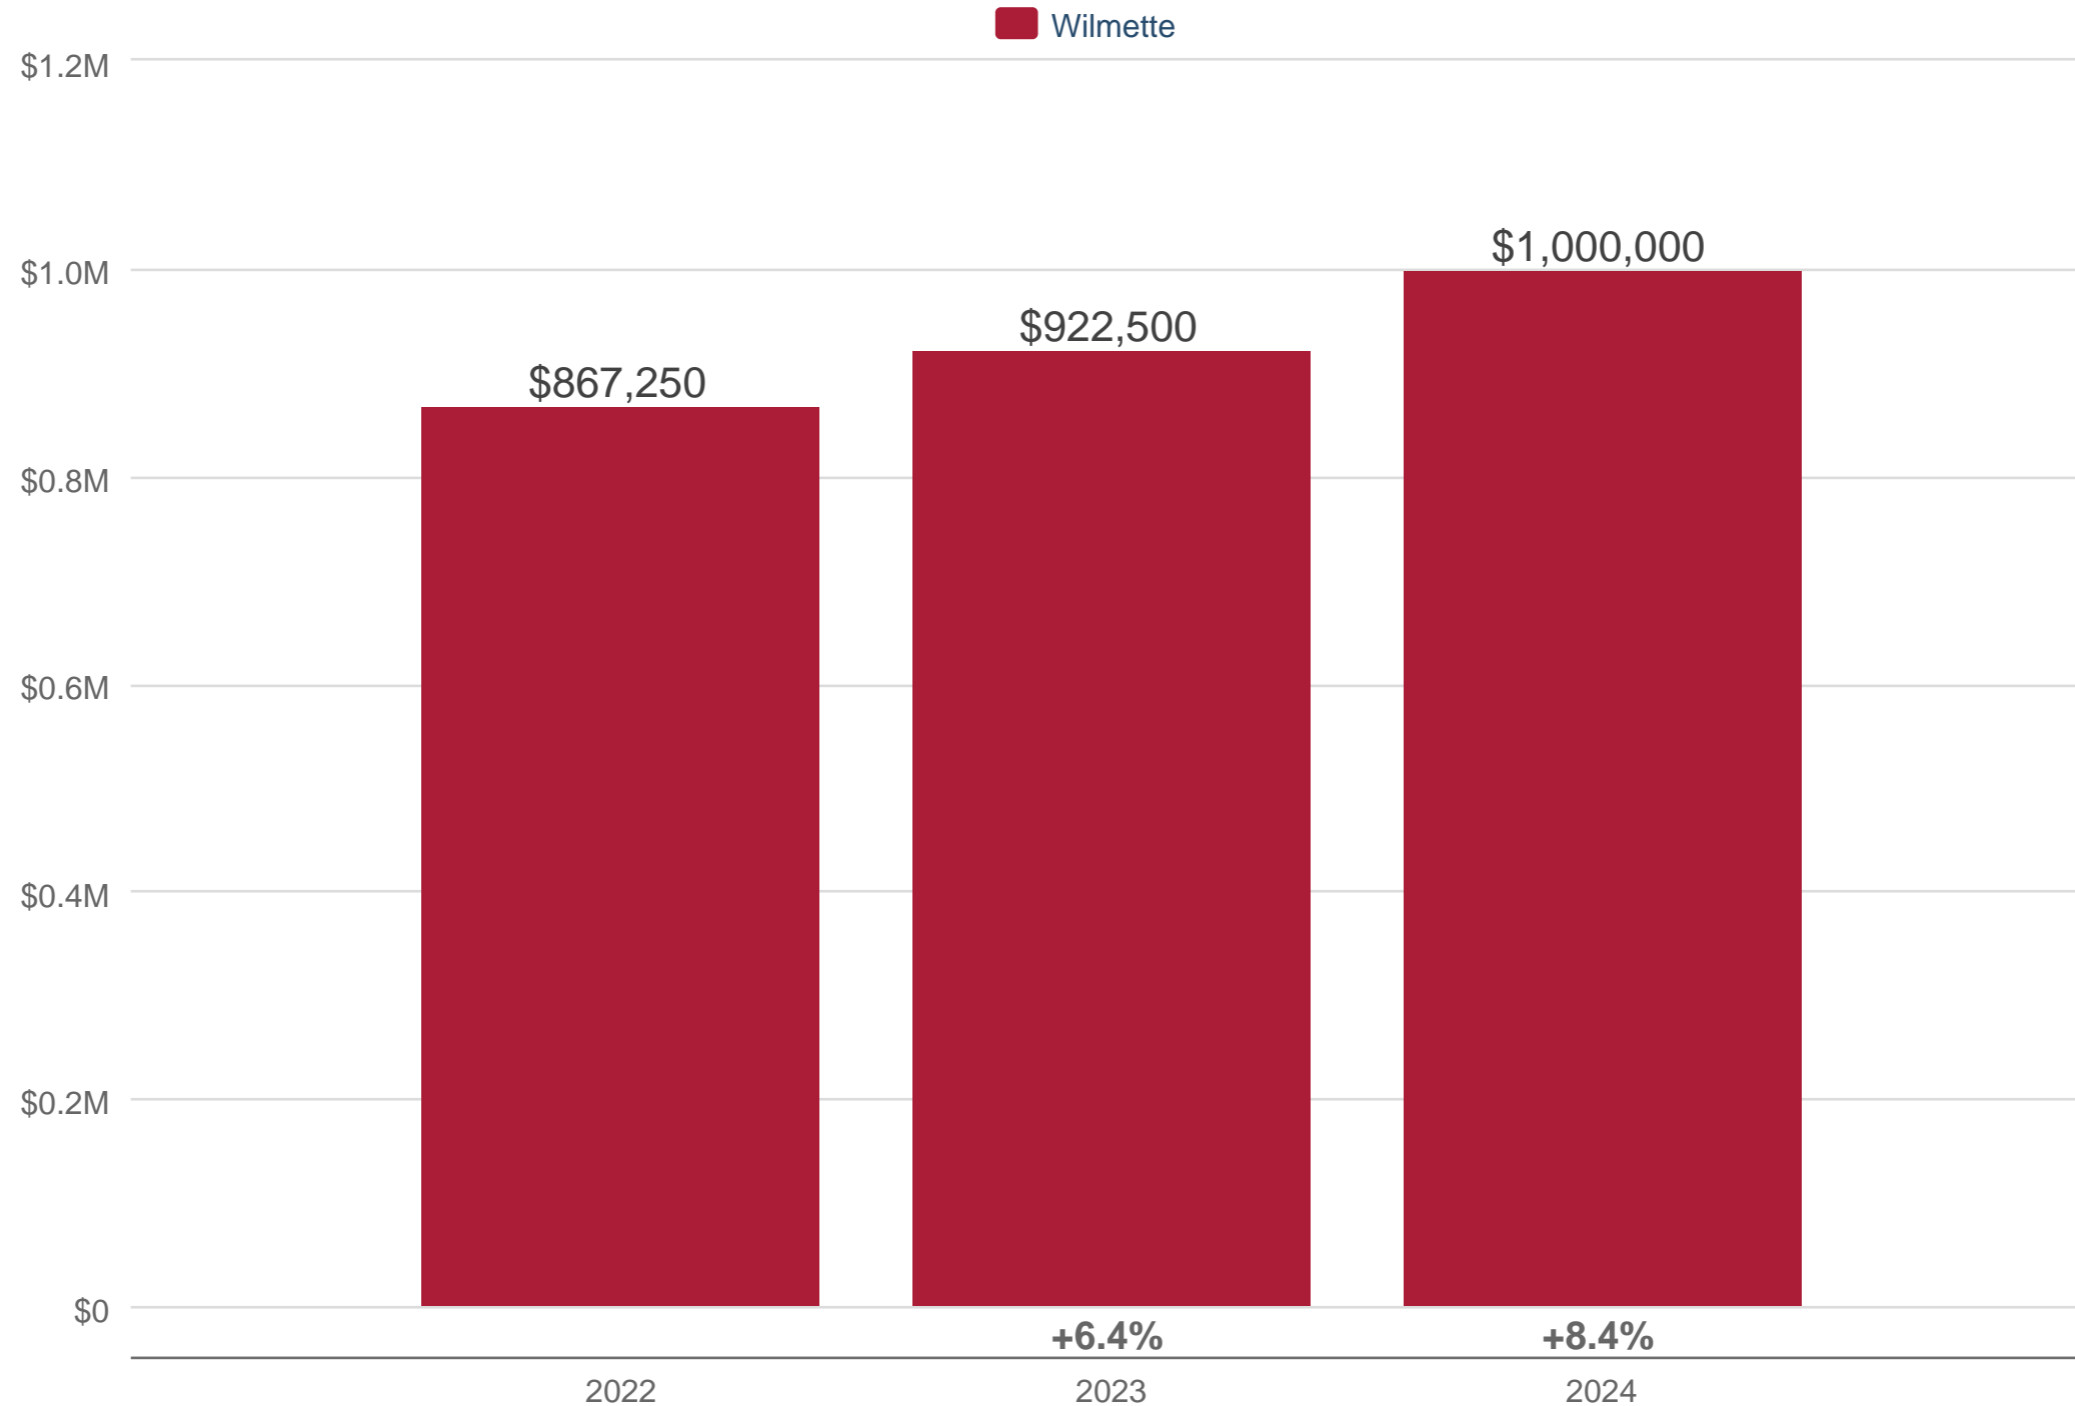

### March Median Sales Price

Wilmette: Traditional, Single Family, Detached Single-Family

Each data point is 12 months of activity. Data is from April 24, 2024.