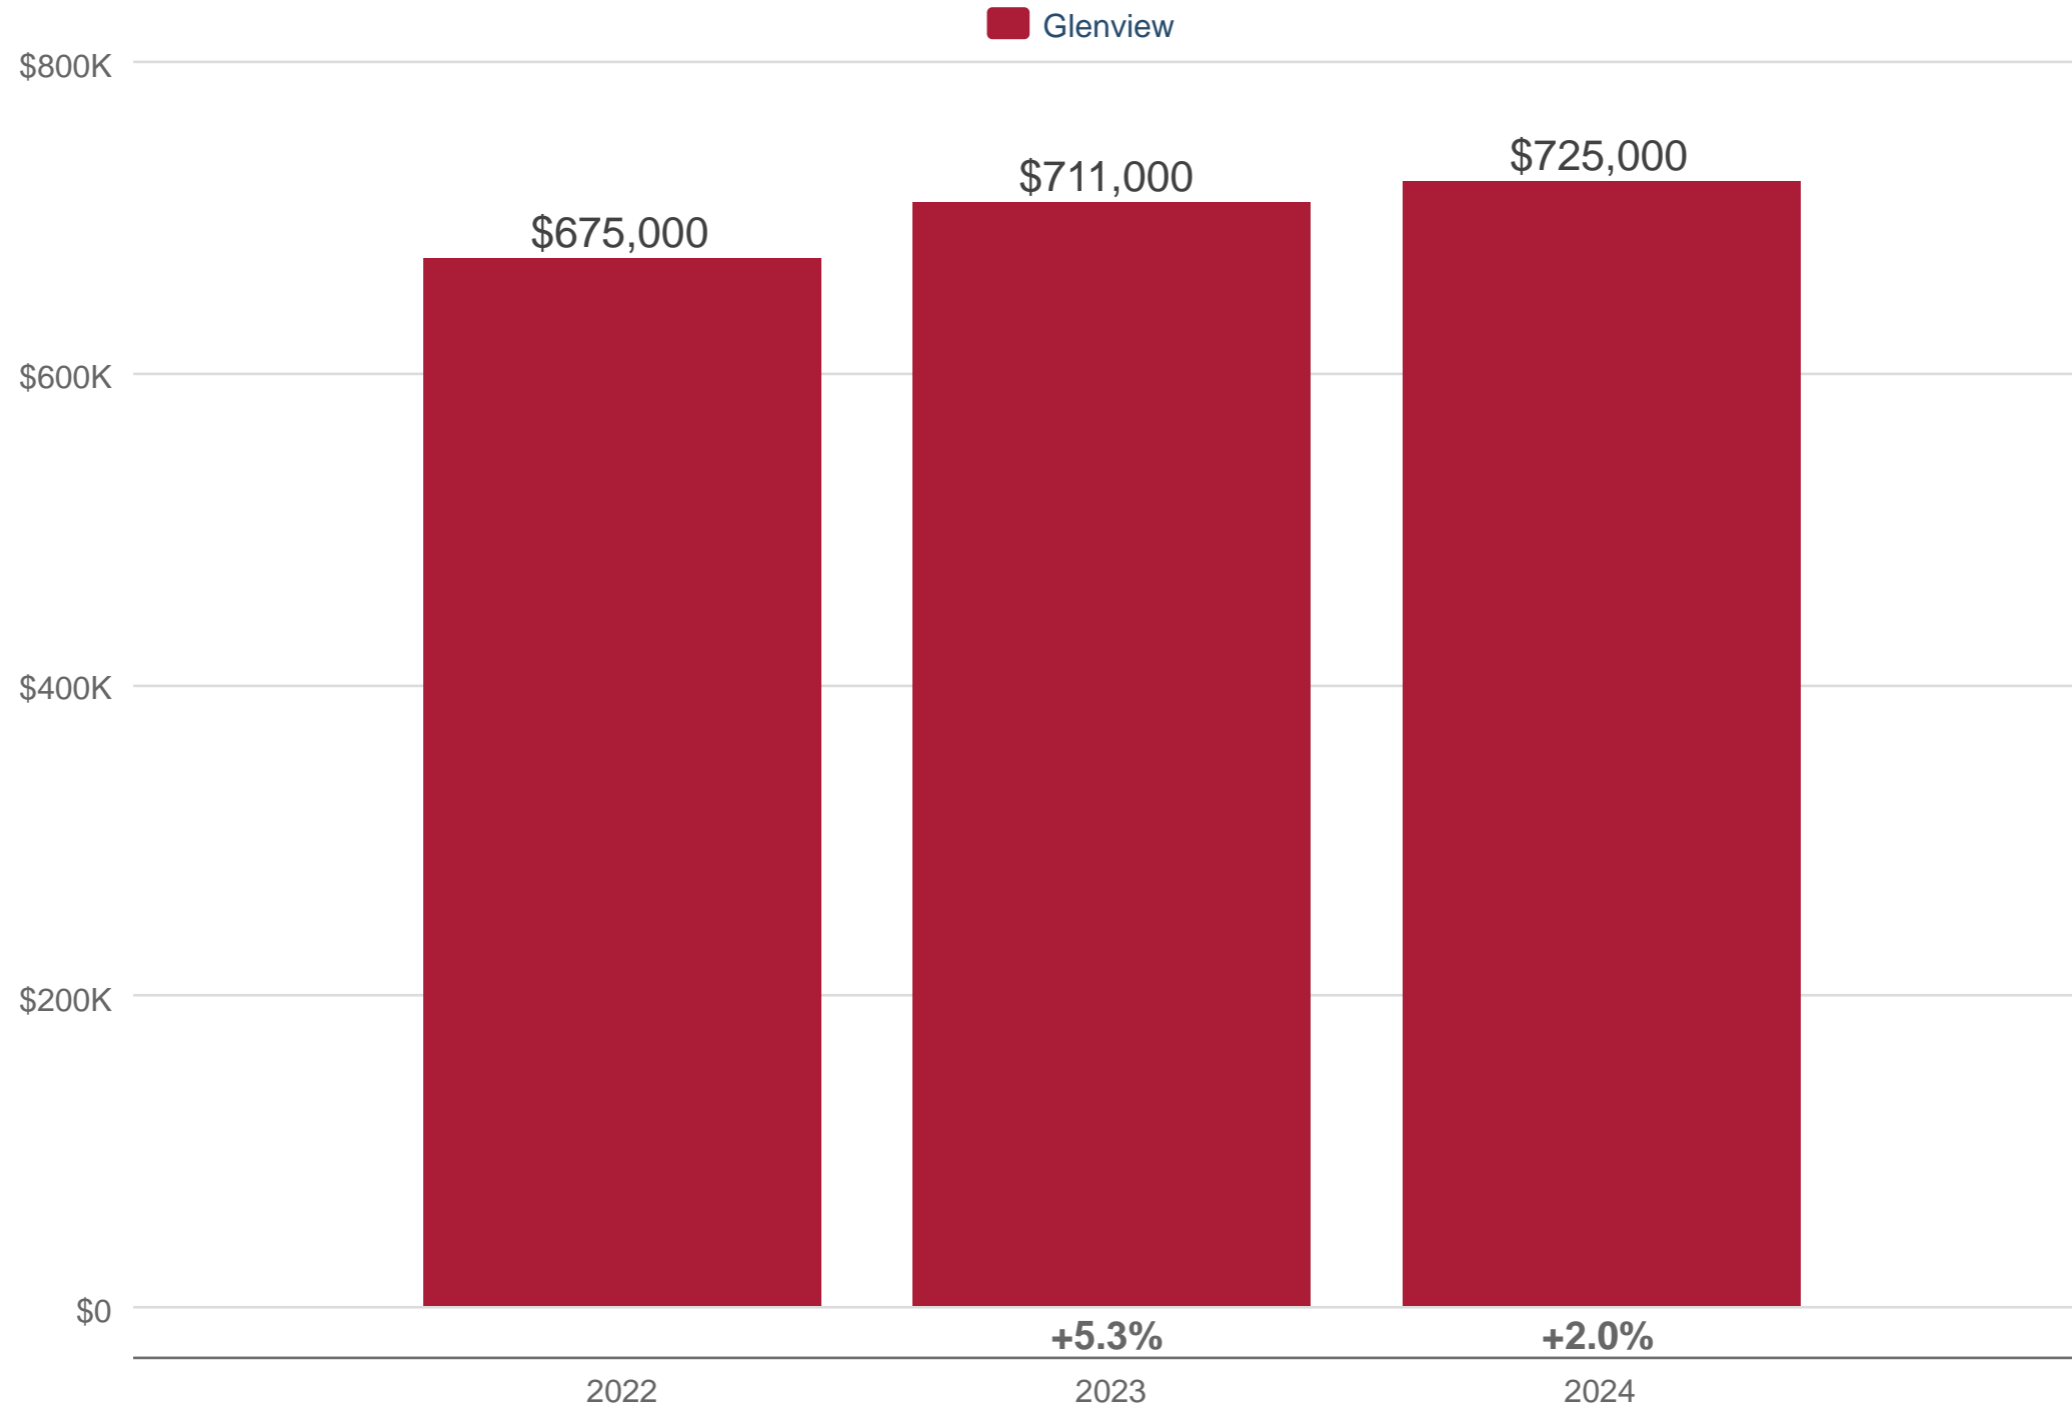

### March Median Sales Price

Glenview: Traditional, Single Family, Detached Single-Family

Each data point is 12 months of activity. Data is from April 27, 2024.