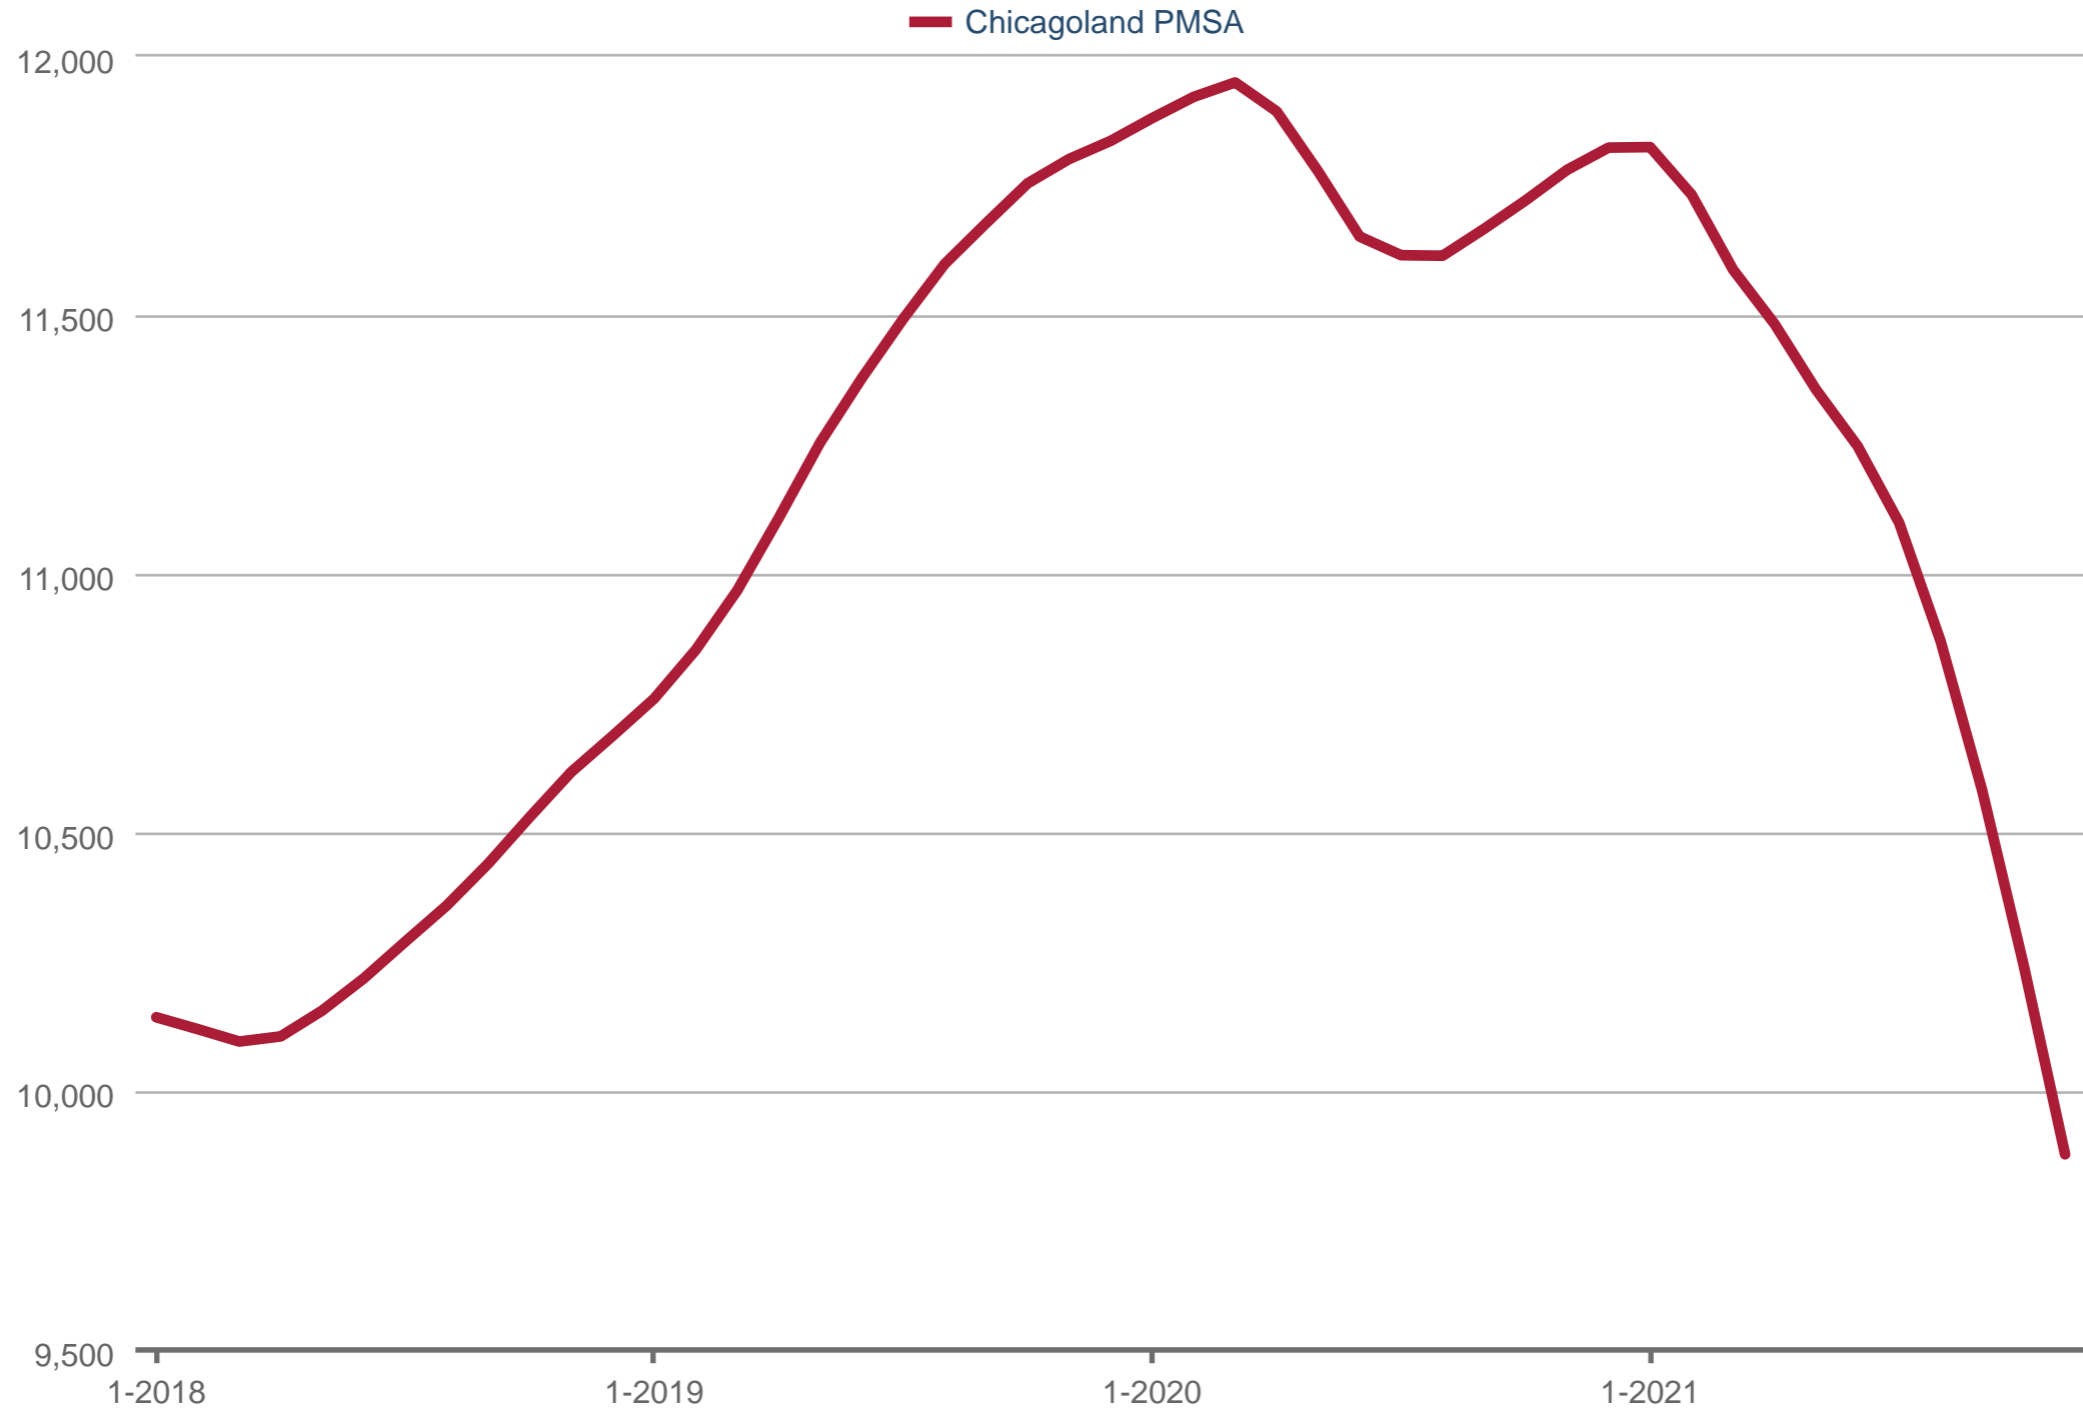

Homes for Sale

Chicagoland PMSA: Single Family, Attached Single-Family
Each data point is 12 months of activity. Data is from December 8, 2021.

All data from MRED. Data deemed reliable but not guaranteed. InfoSparks © 2021 ShowingTime.