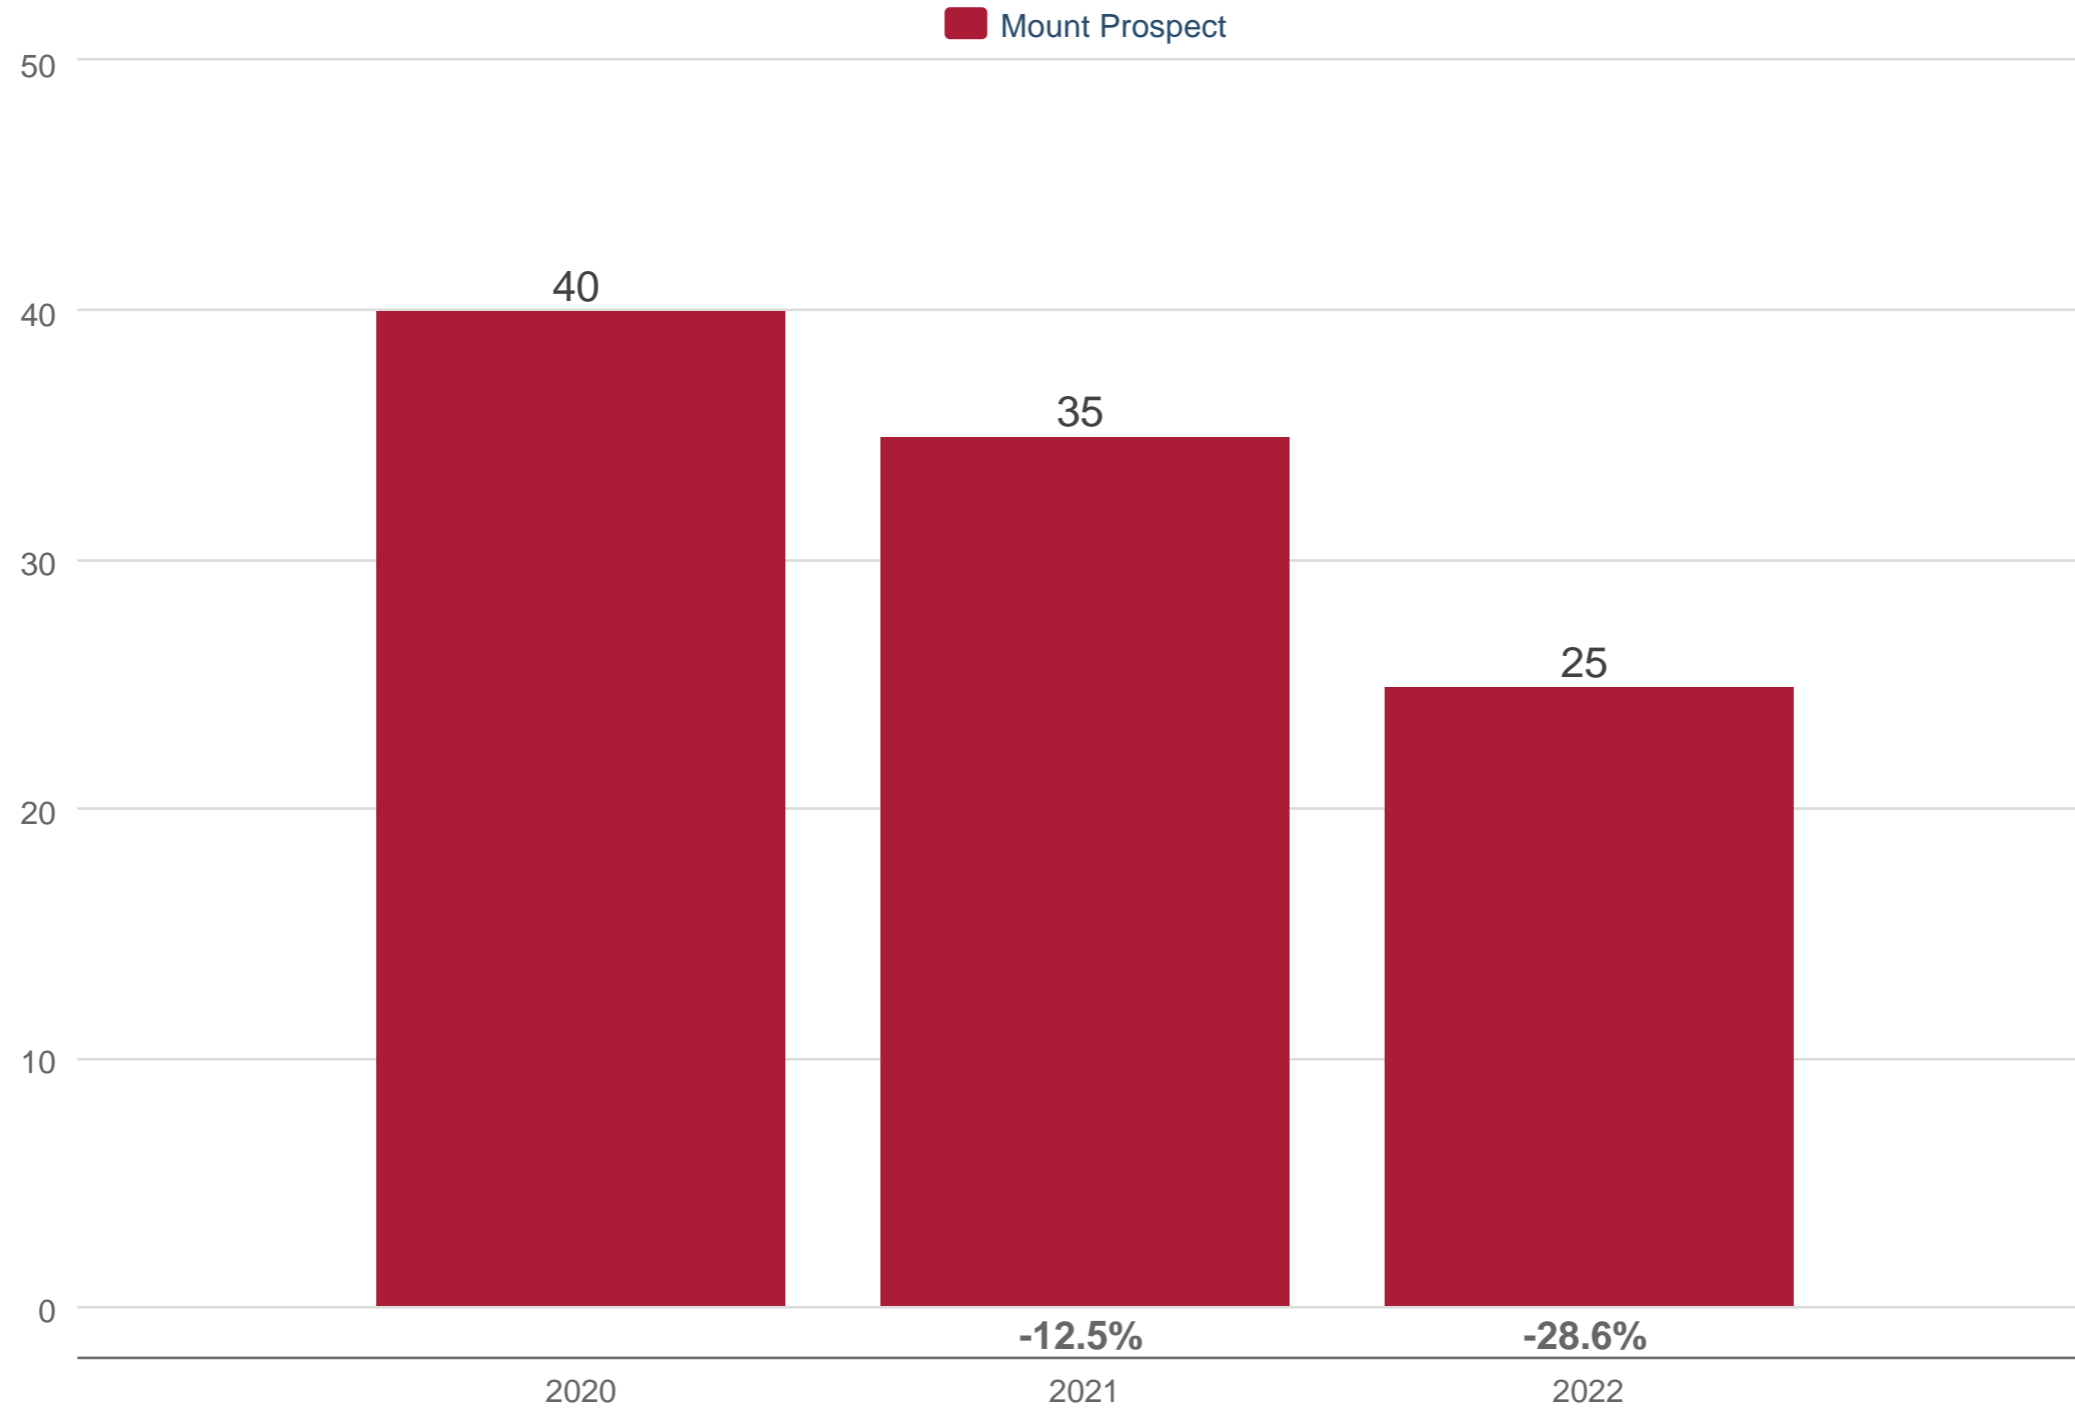

### April Average Listing to Contract Days

Mount Prospect: Single Family

Each data point is 12 months of activity. Data is from May 17, 2022.