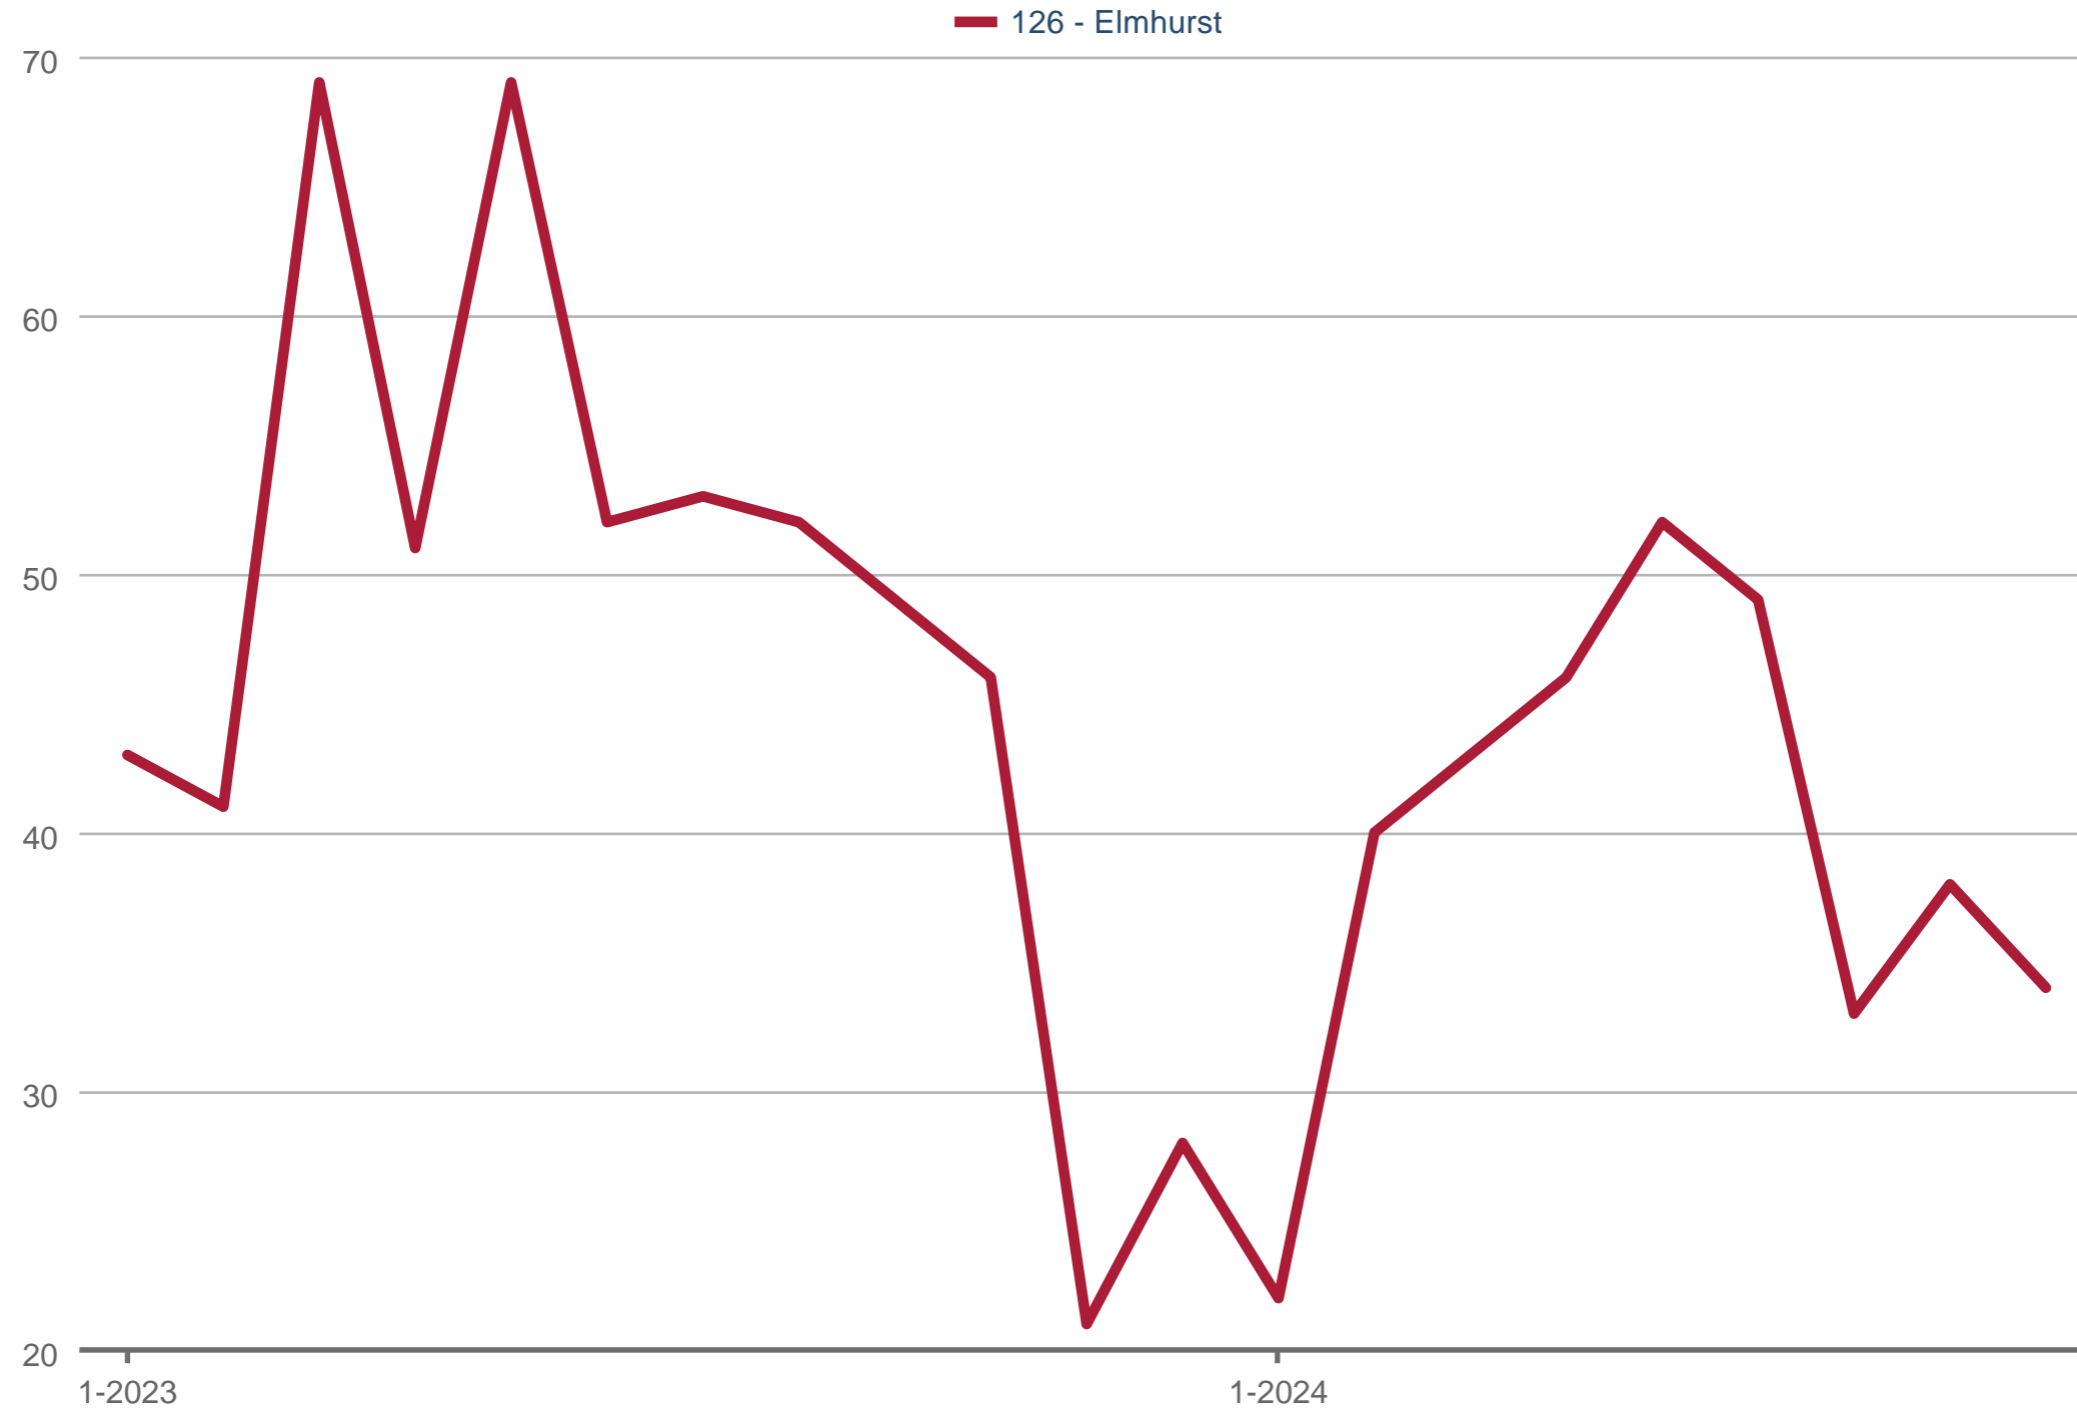

Under Contract

126 - Elmhurst: Single Family

Each data point is one month of activity. Data is from October 25, 2024.