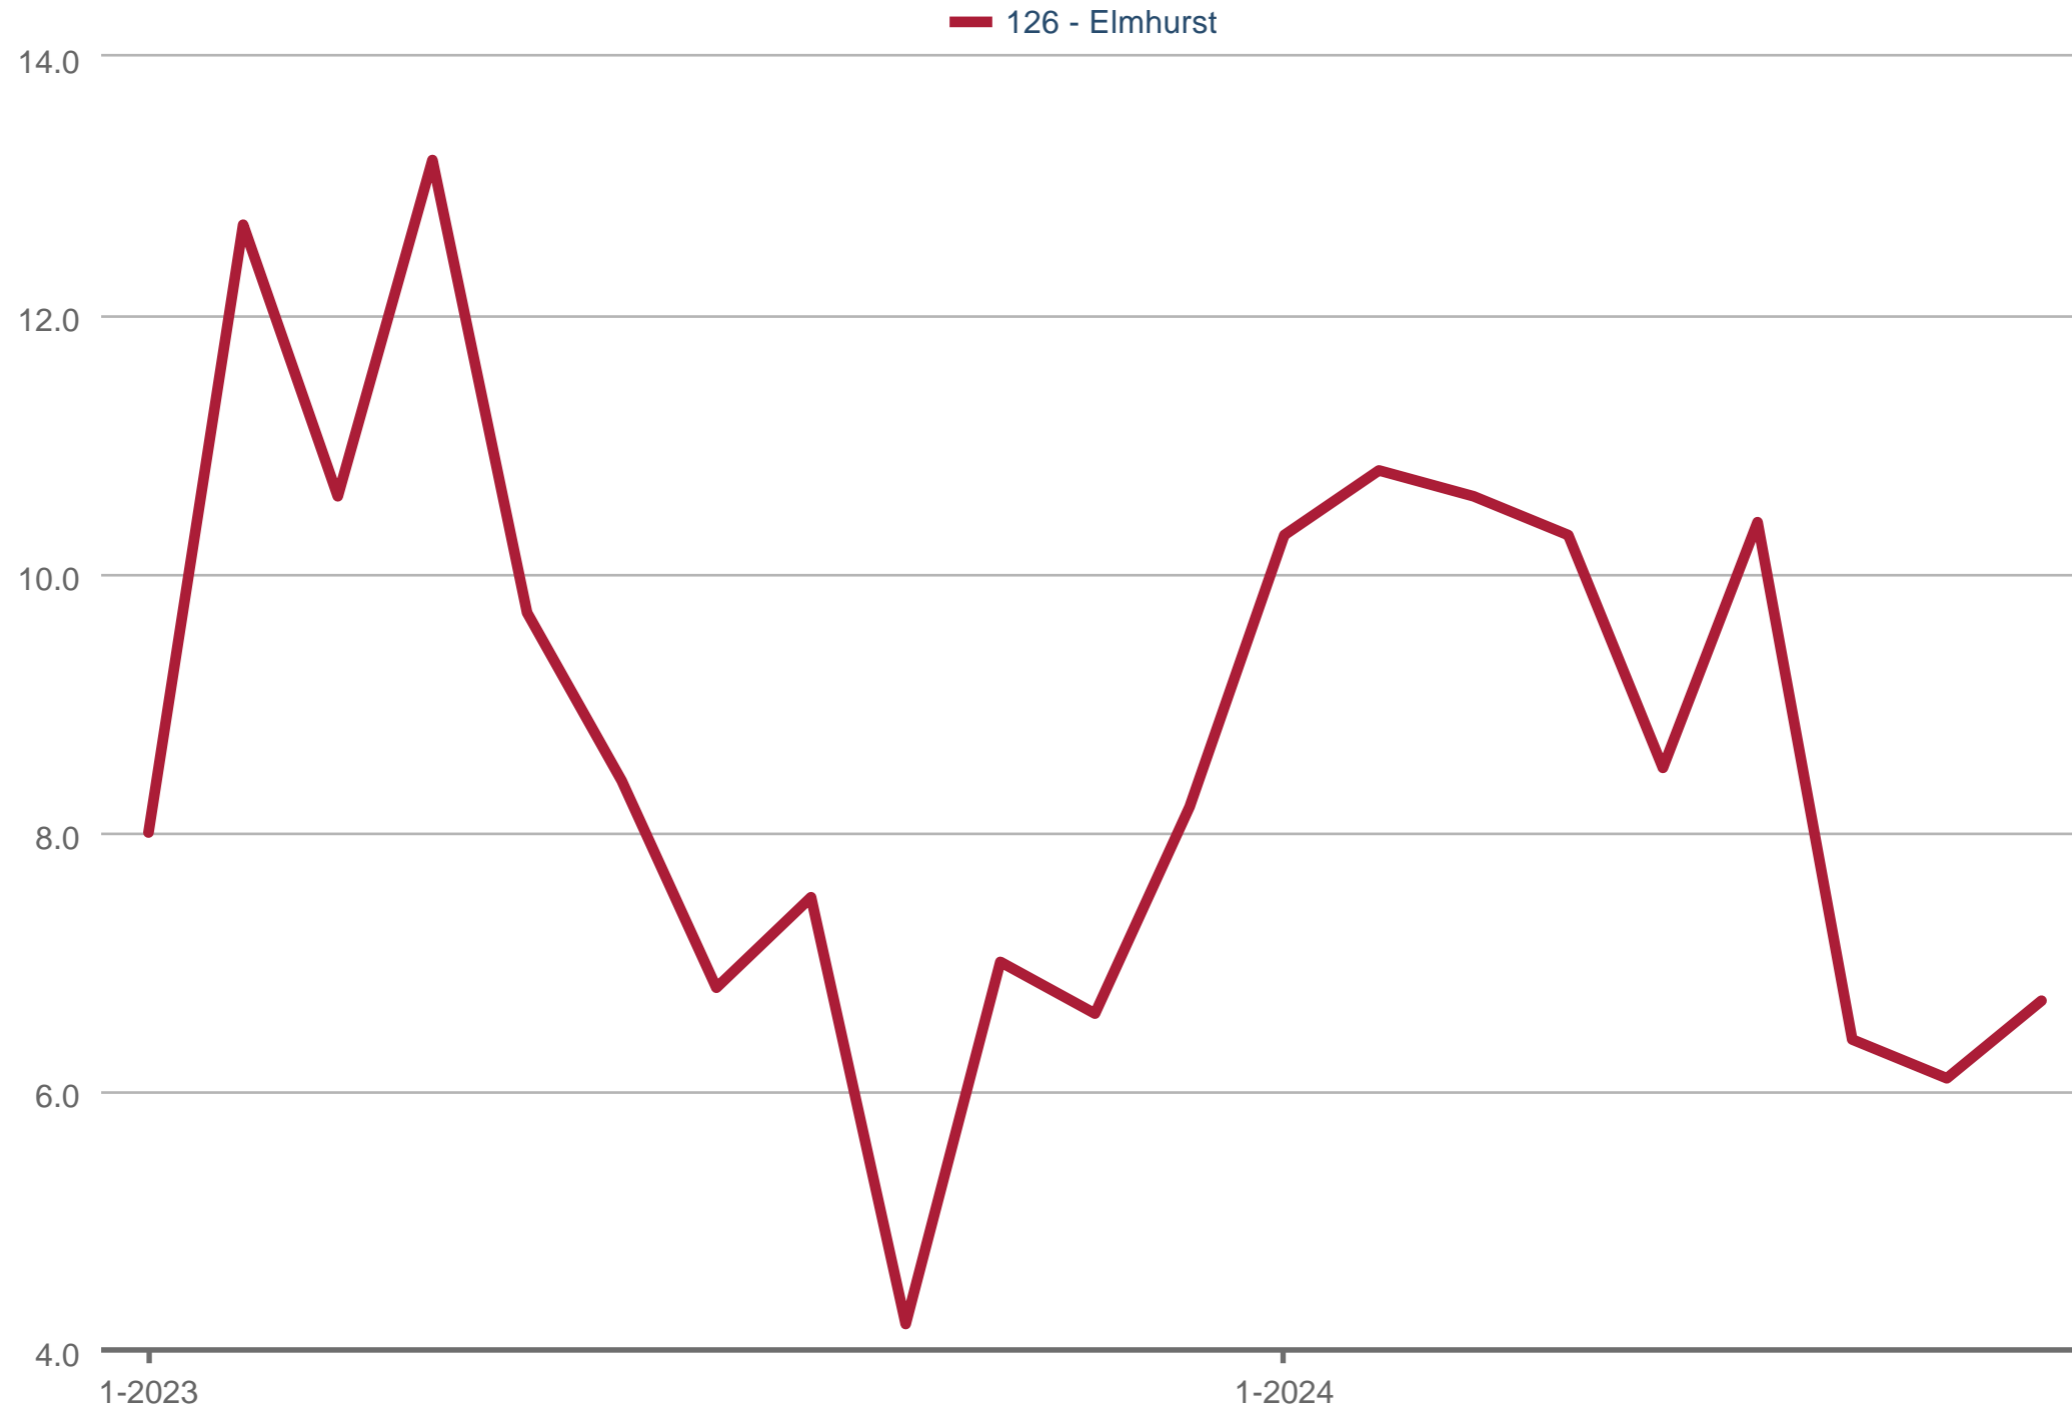

Showings Per Listing

126 - Elmhurst: Single Family

Each data point is one month of activity. Data is from October 25, 2024.