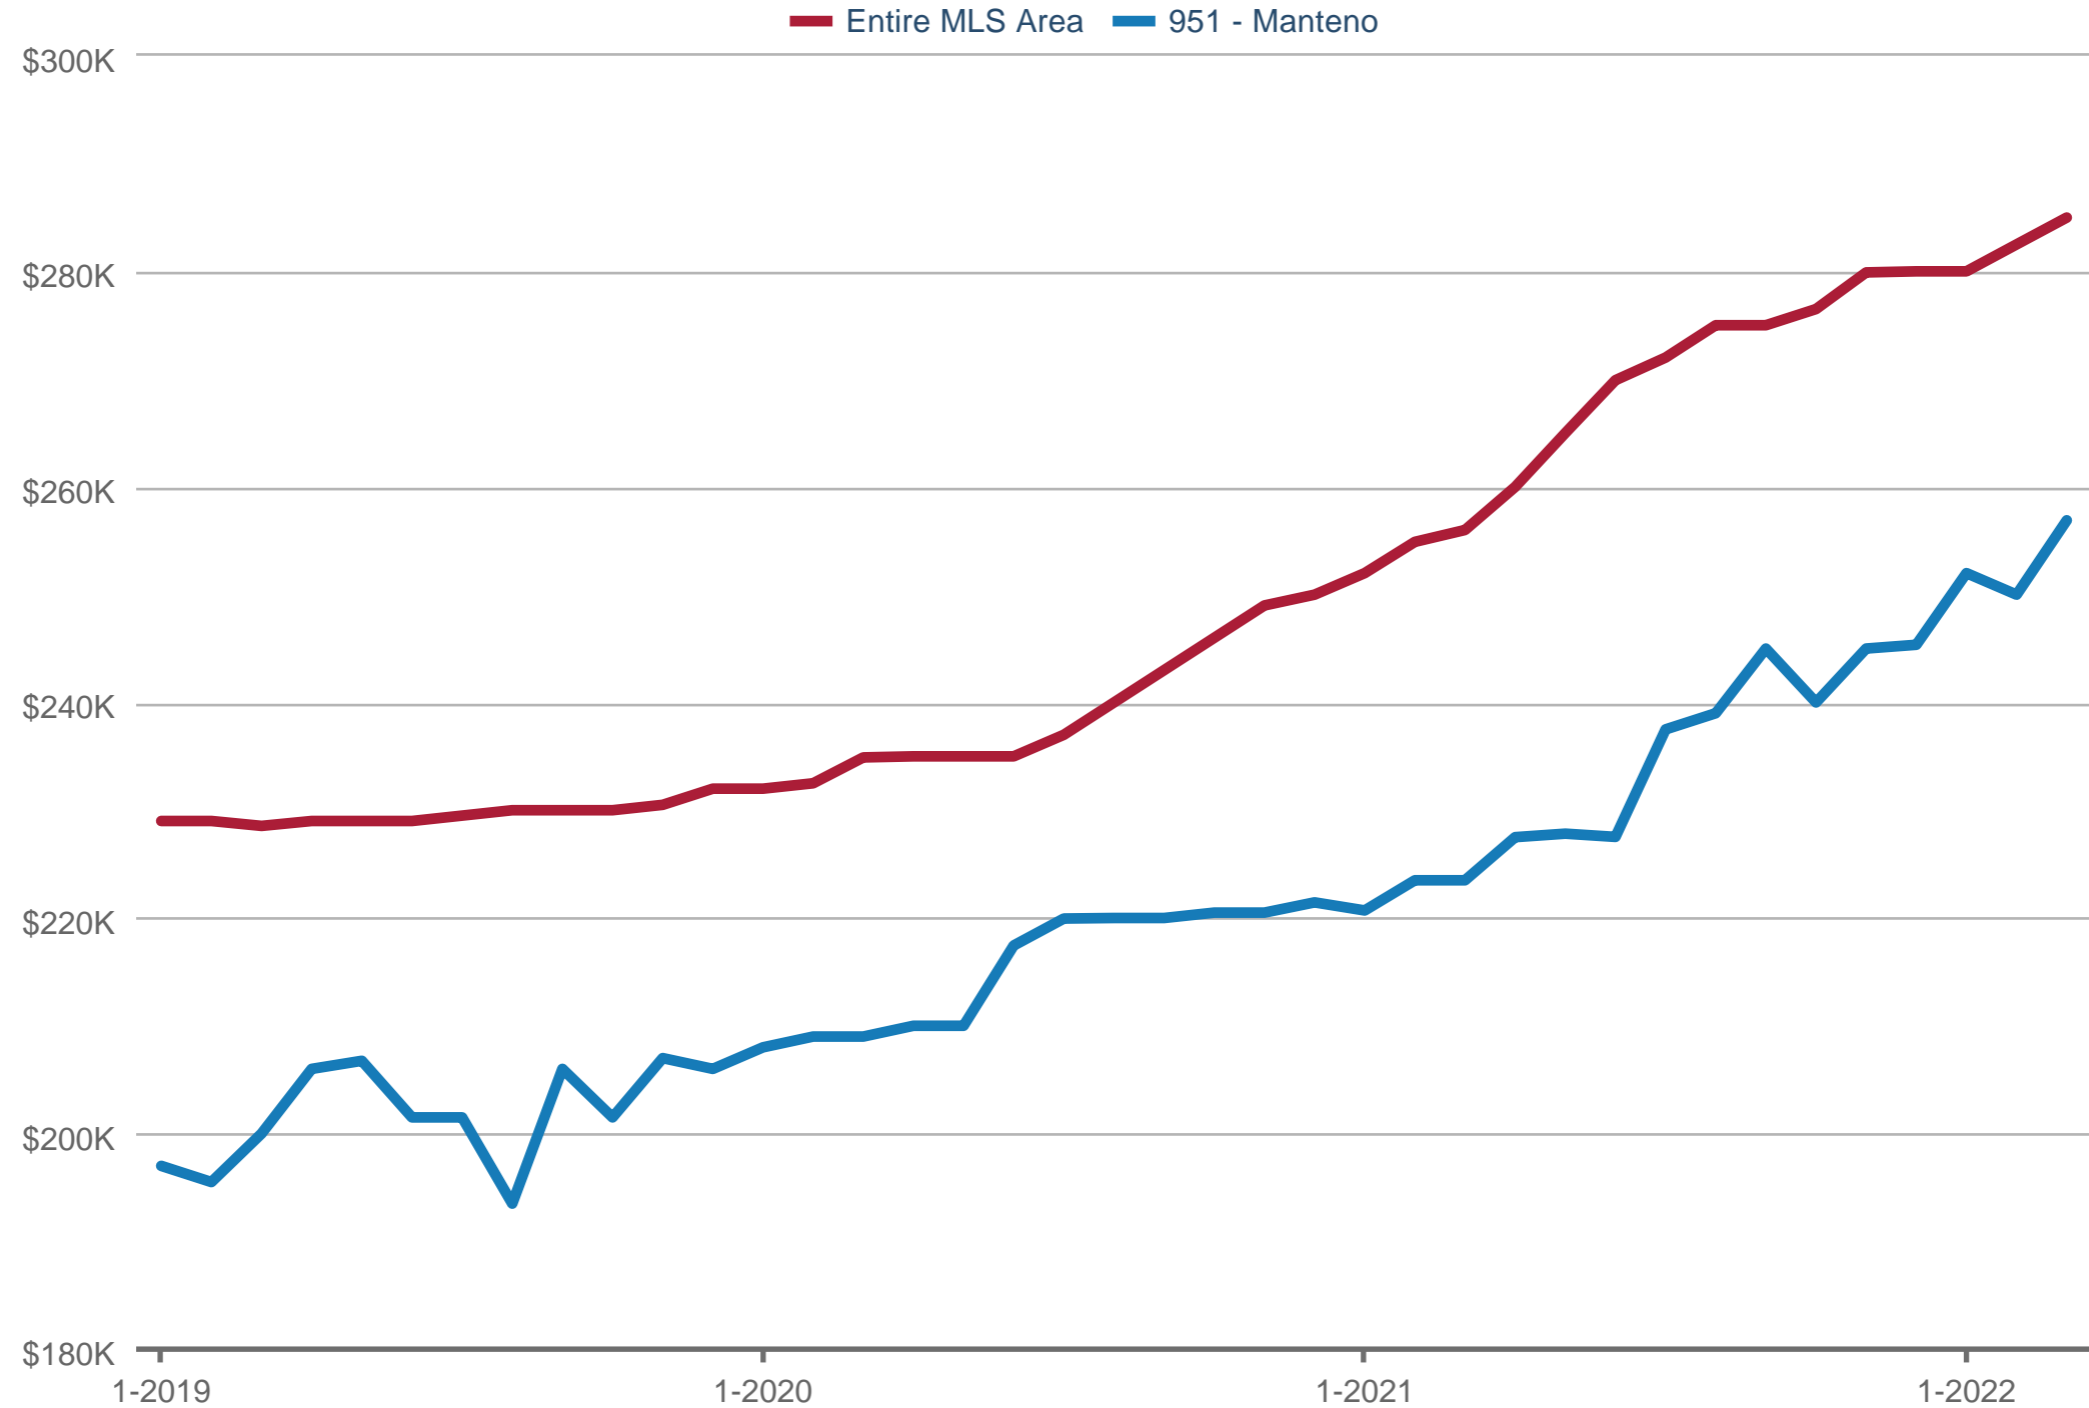

Dawn Lochner

LaMore Realty

Office: (815) 405-4692

Cell: (815) 405-4692

Your Dreams Matter. Your Goals Matter. You Matter

Median Sales Price

Entire MLS Area & 951 - Manteno: Single Family

Each data point is 12 months of activity. Data is from April 9, 2022.

All data from MRED. Data deemed reliable but not guaranteed. InfoSparks © 2024 ShowingTime.