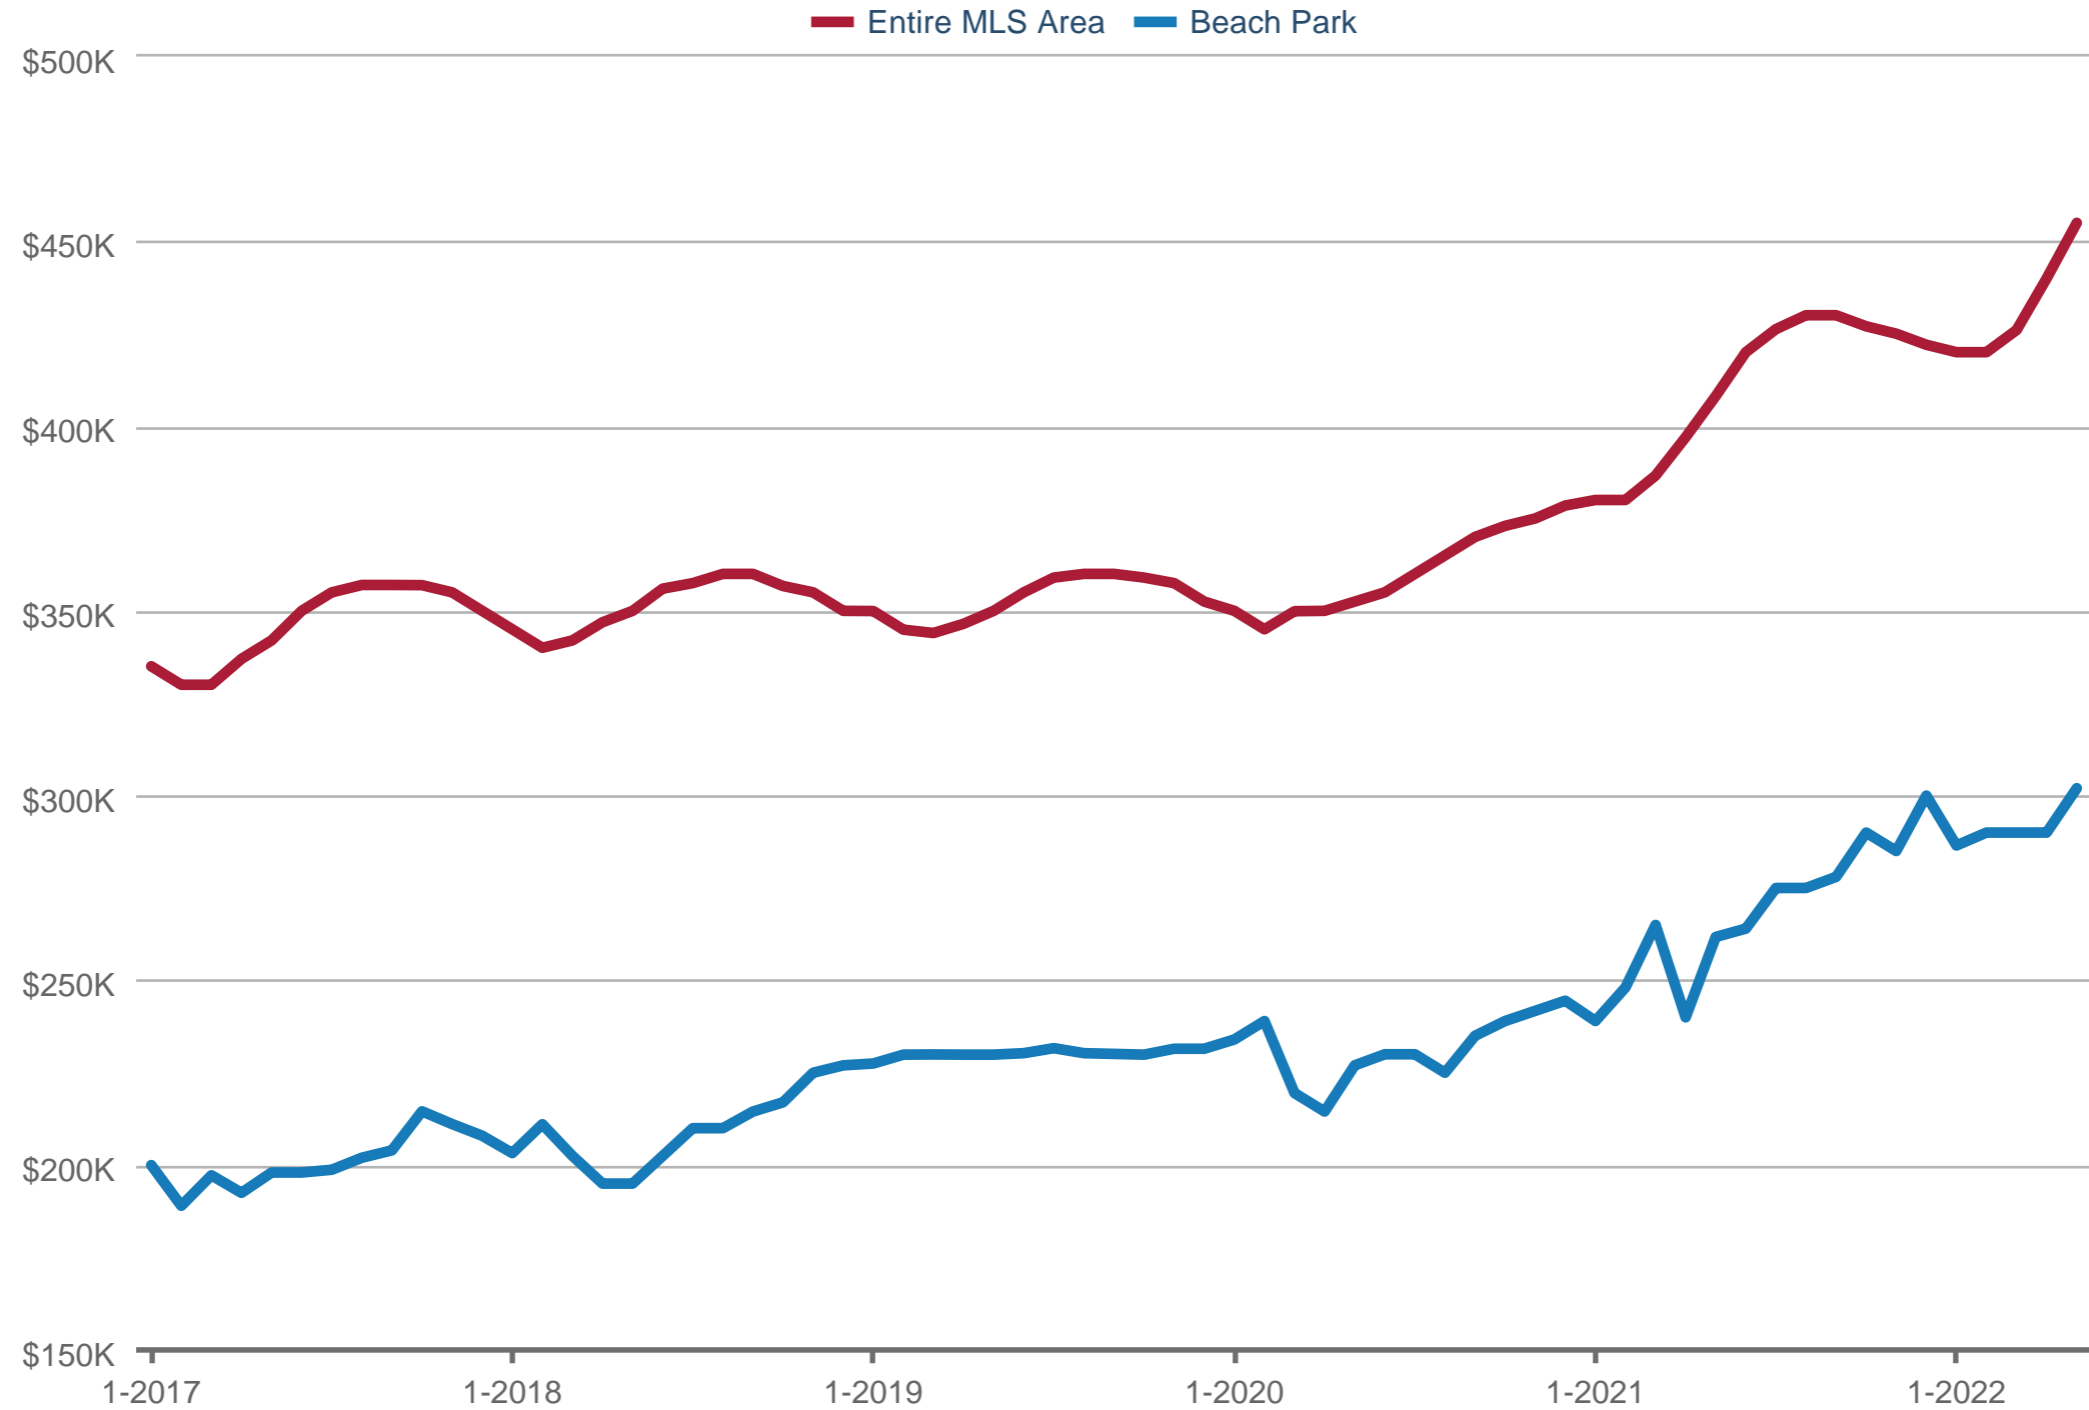

Bryan Bolk
 Realtor - Century 21 Circle

Office: (847) 336-7333
 Cell: (262) 719-1810
bryanbolk.c21circle.com/

Median Sales Price

Entire MLS Area & Beach Park: 3 to 6 Bedrooms, 2 to 6 Bathrooms, Single Family, 2,001 to 5,000 sq ft
 Each data point is 6 months of activity. Data is from June 7, 2022.