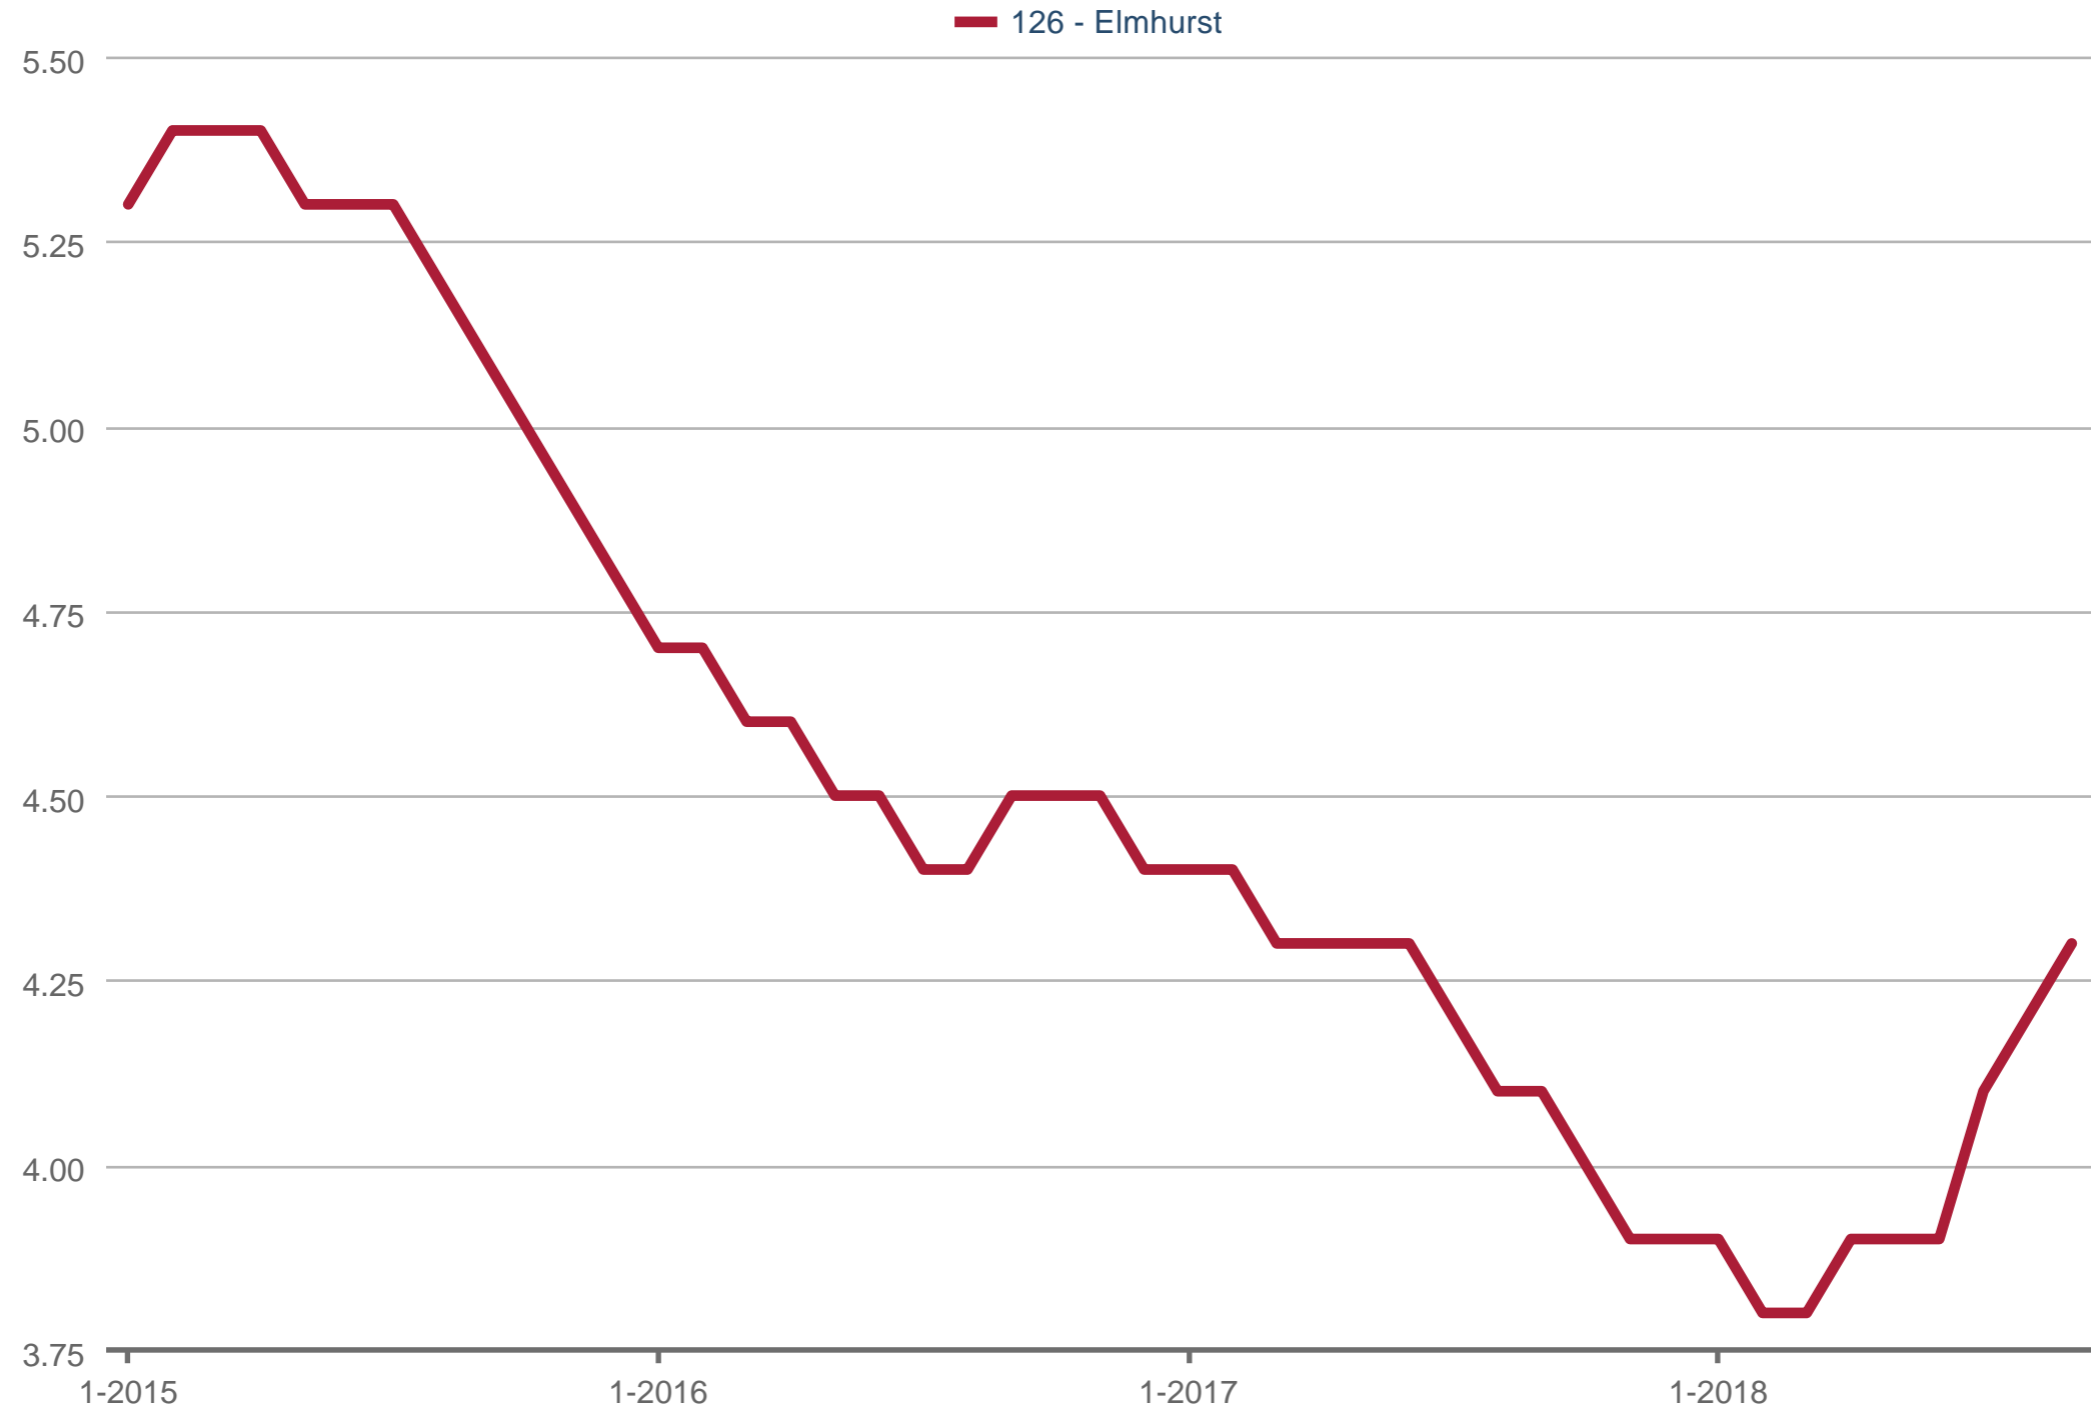

Months Supply of Homes for Sale

126 - Elmhurst: Single Family

Each data point is 12 months of activity. Data is from October 4, 2018.