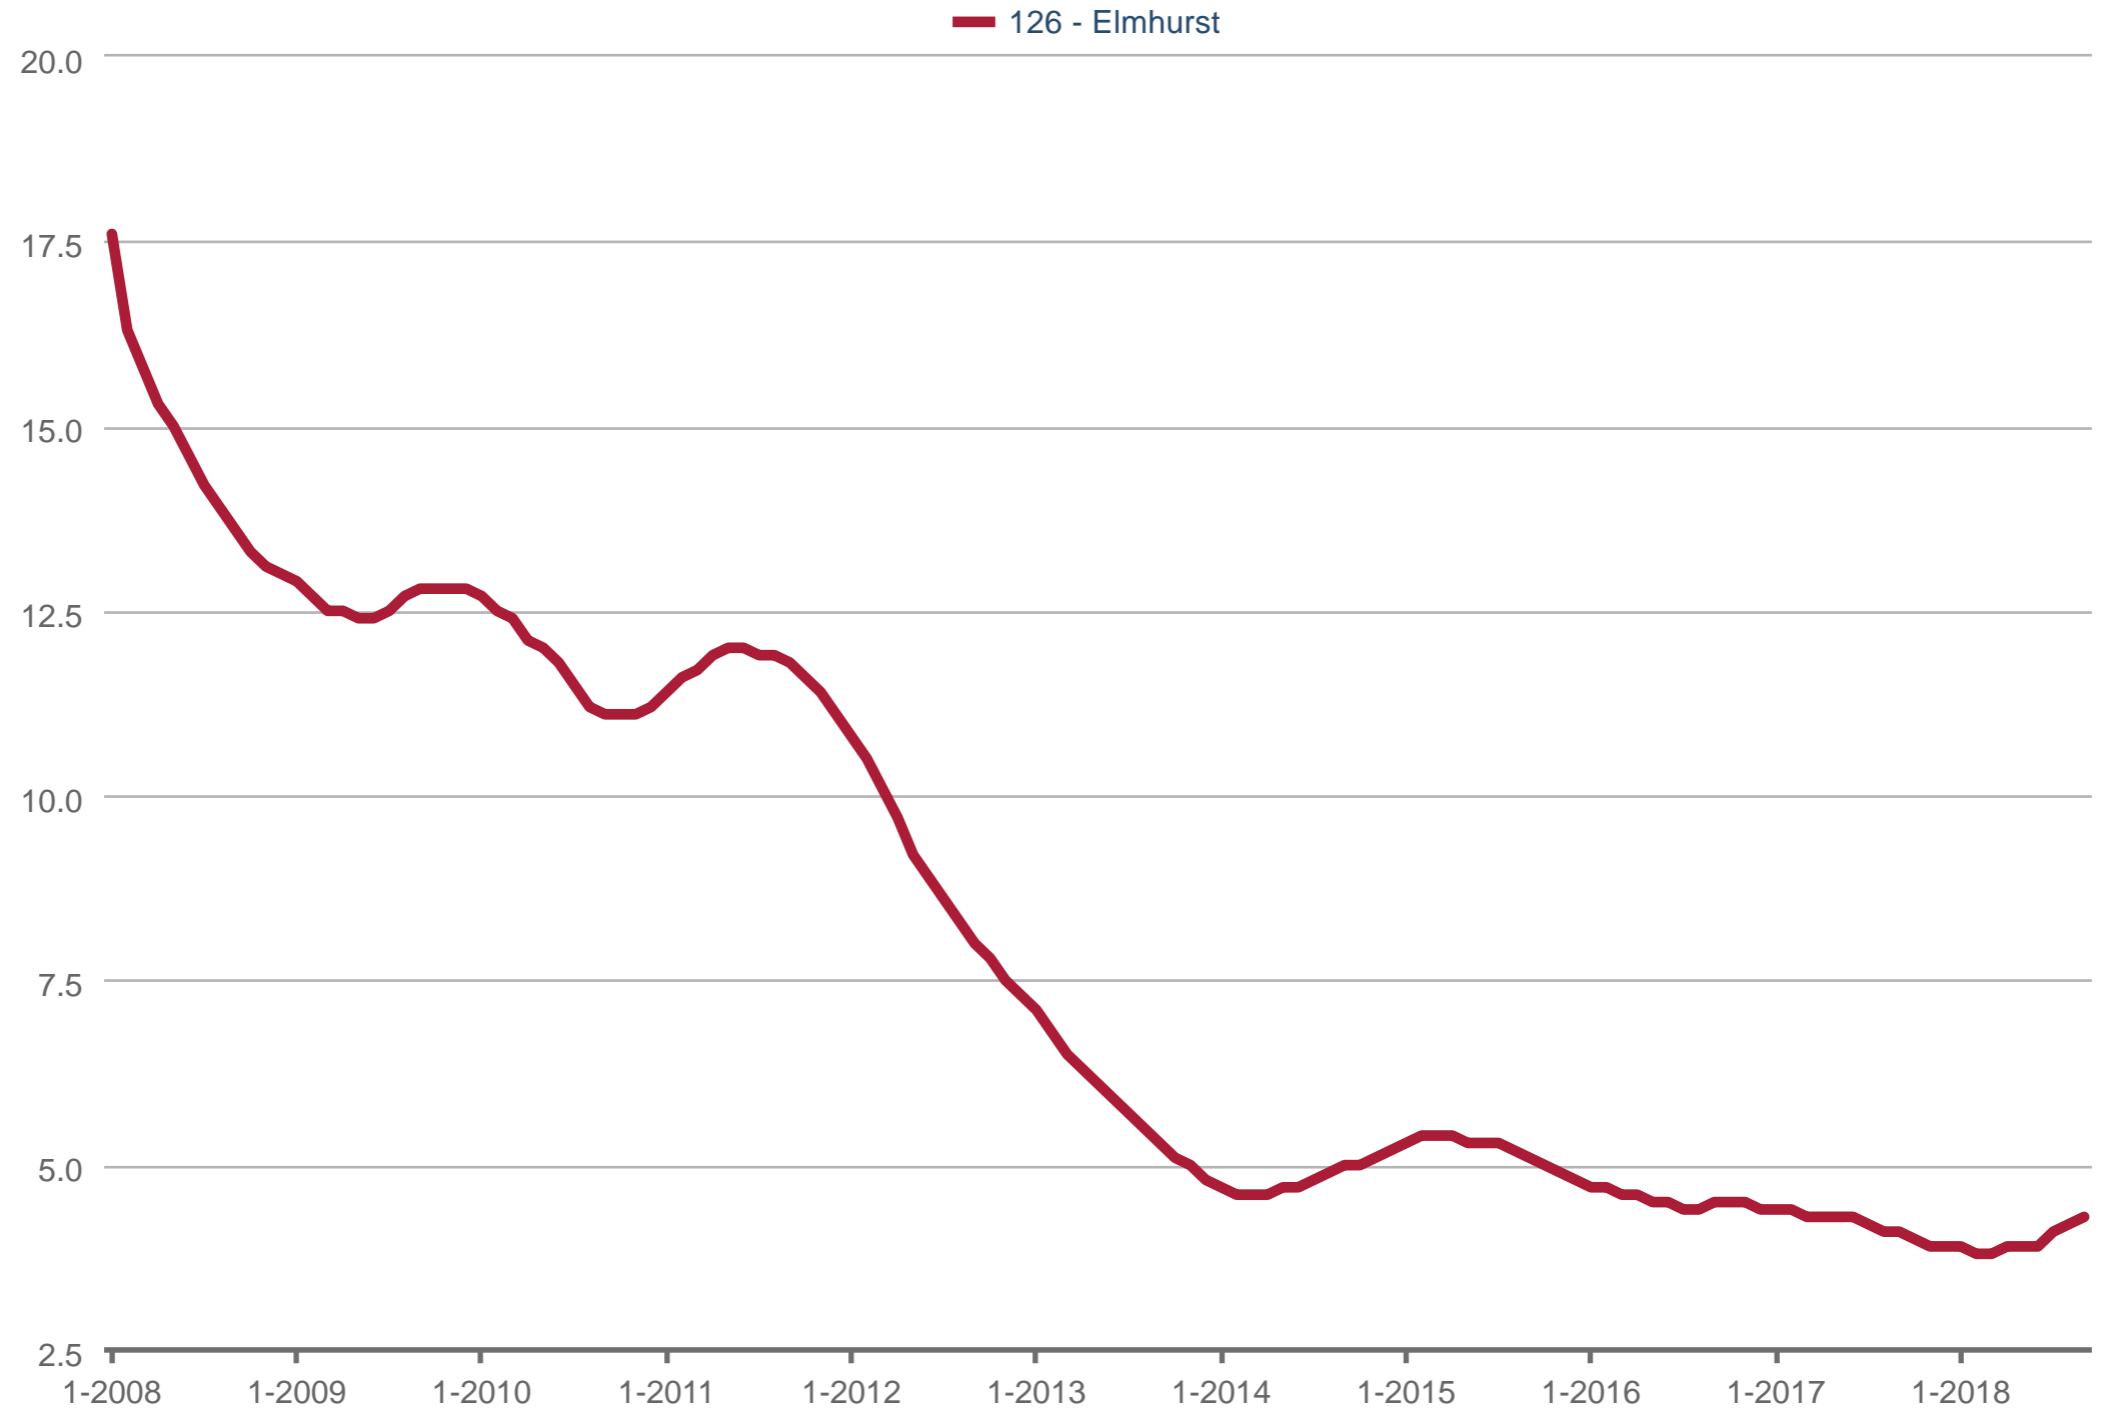

Months Supply of Homes for Sale

126 - Elmhurst: Single Family

Each data point is 12 months of activity. Data is from October 5, 2018.