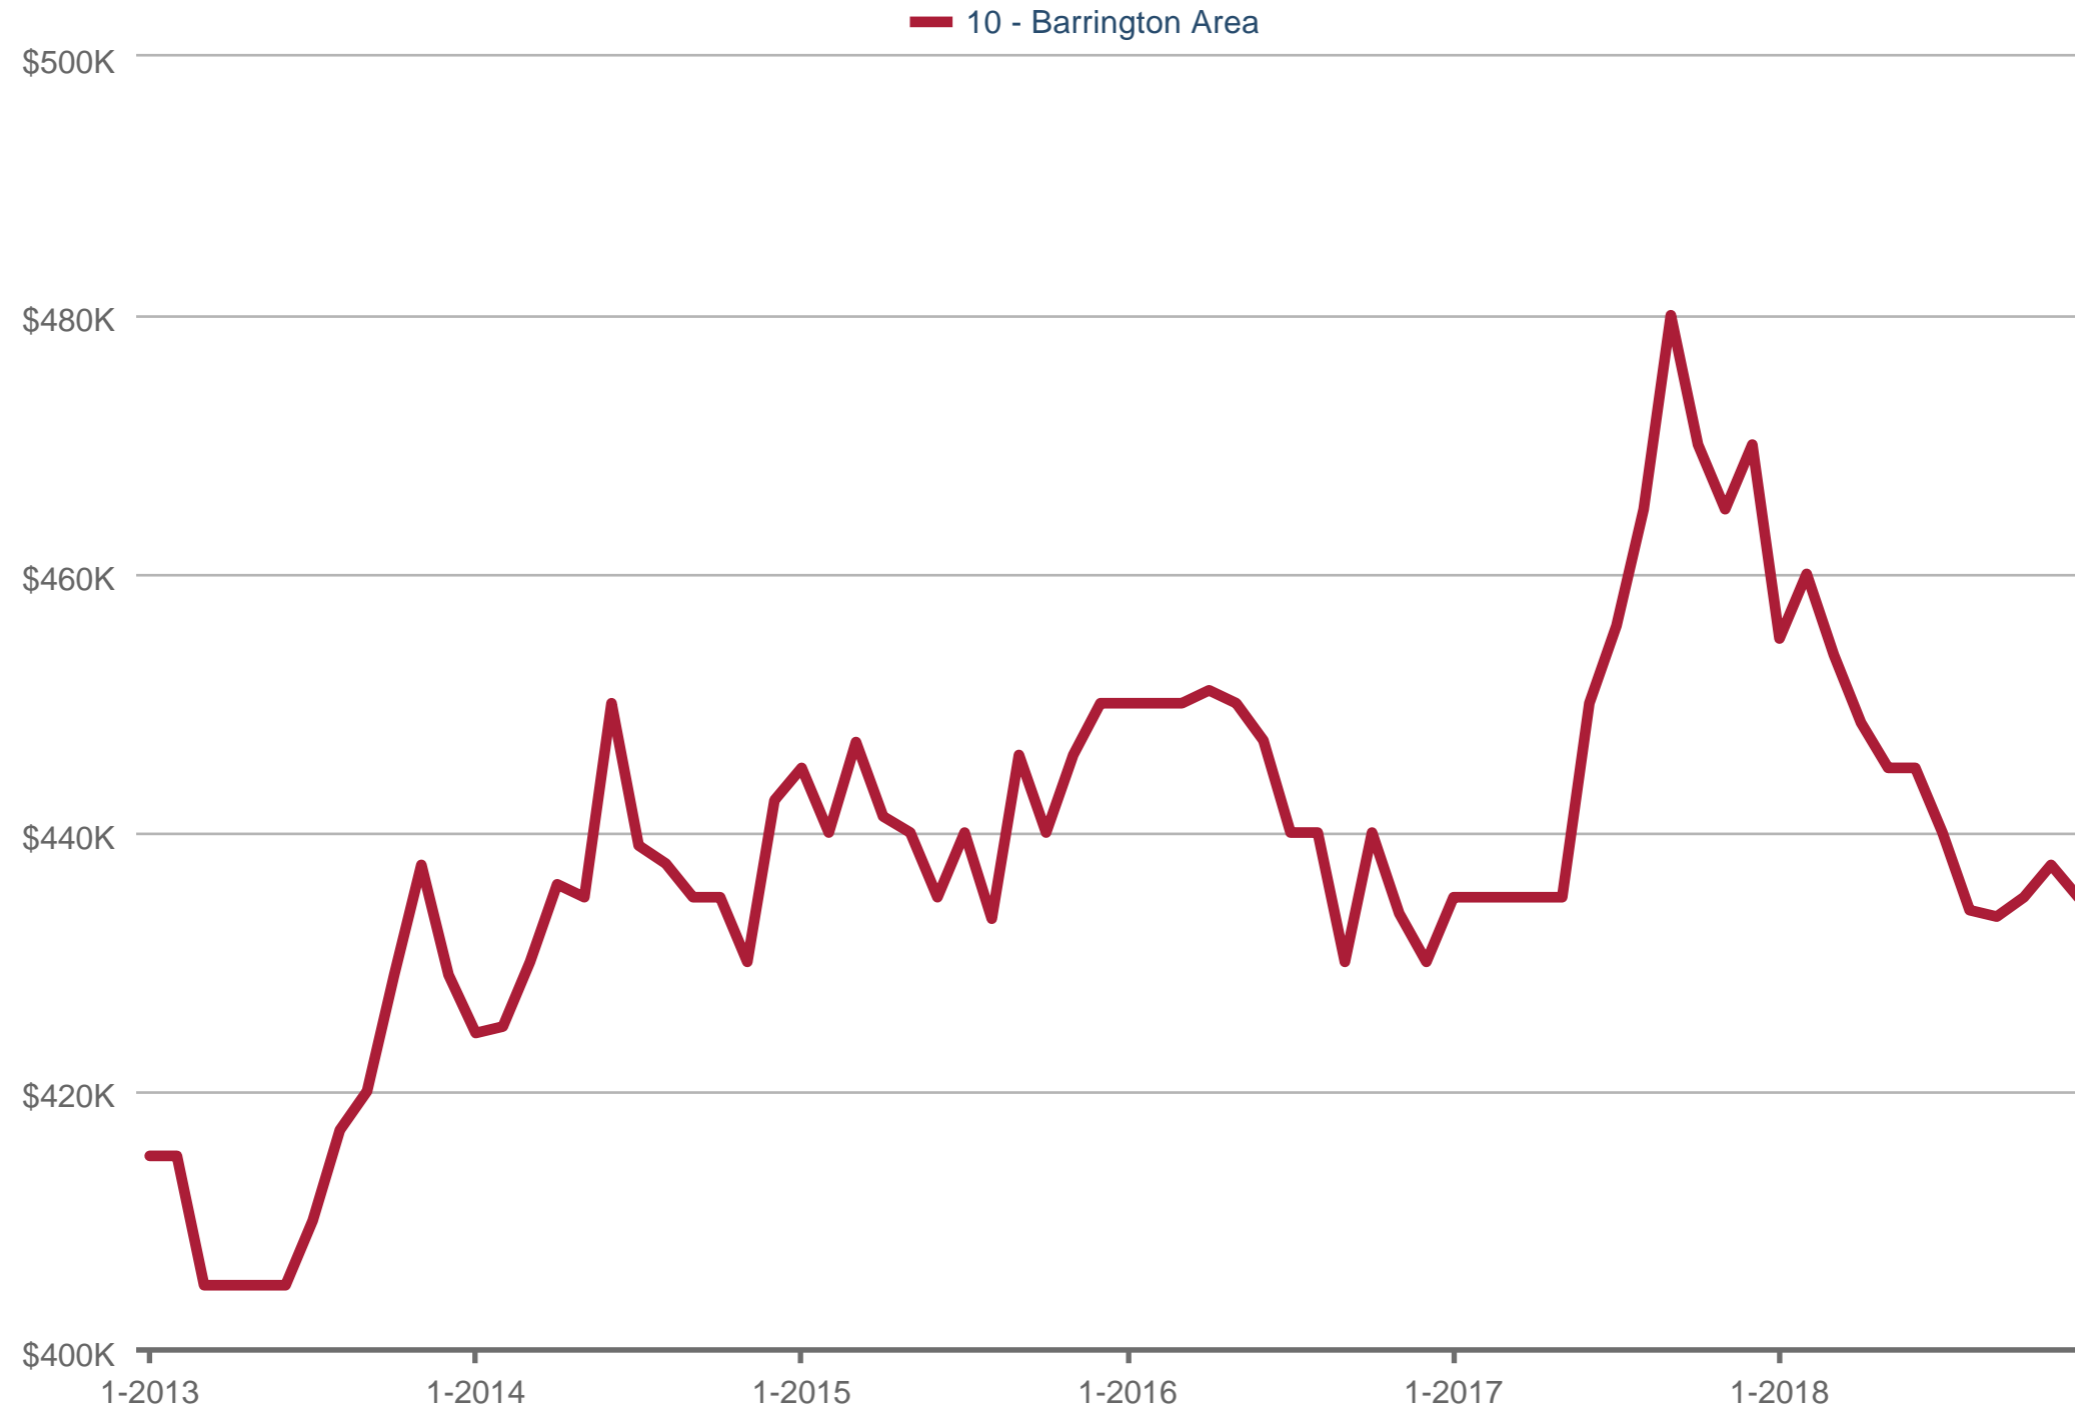

### Median Sales Price

10 - Barrington Area: Single Family

Each data point is 12 months of activity. Data is from January 20, 2019.

All data from MRED. Data deemed reliable but not guaranteed. InfoSparks © 2019 ShowingTime.