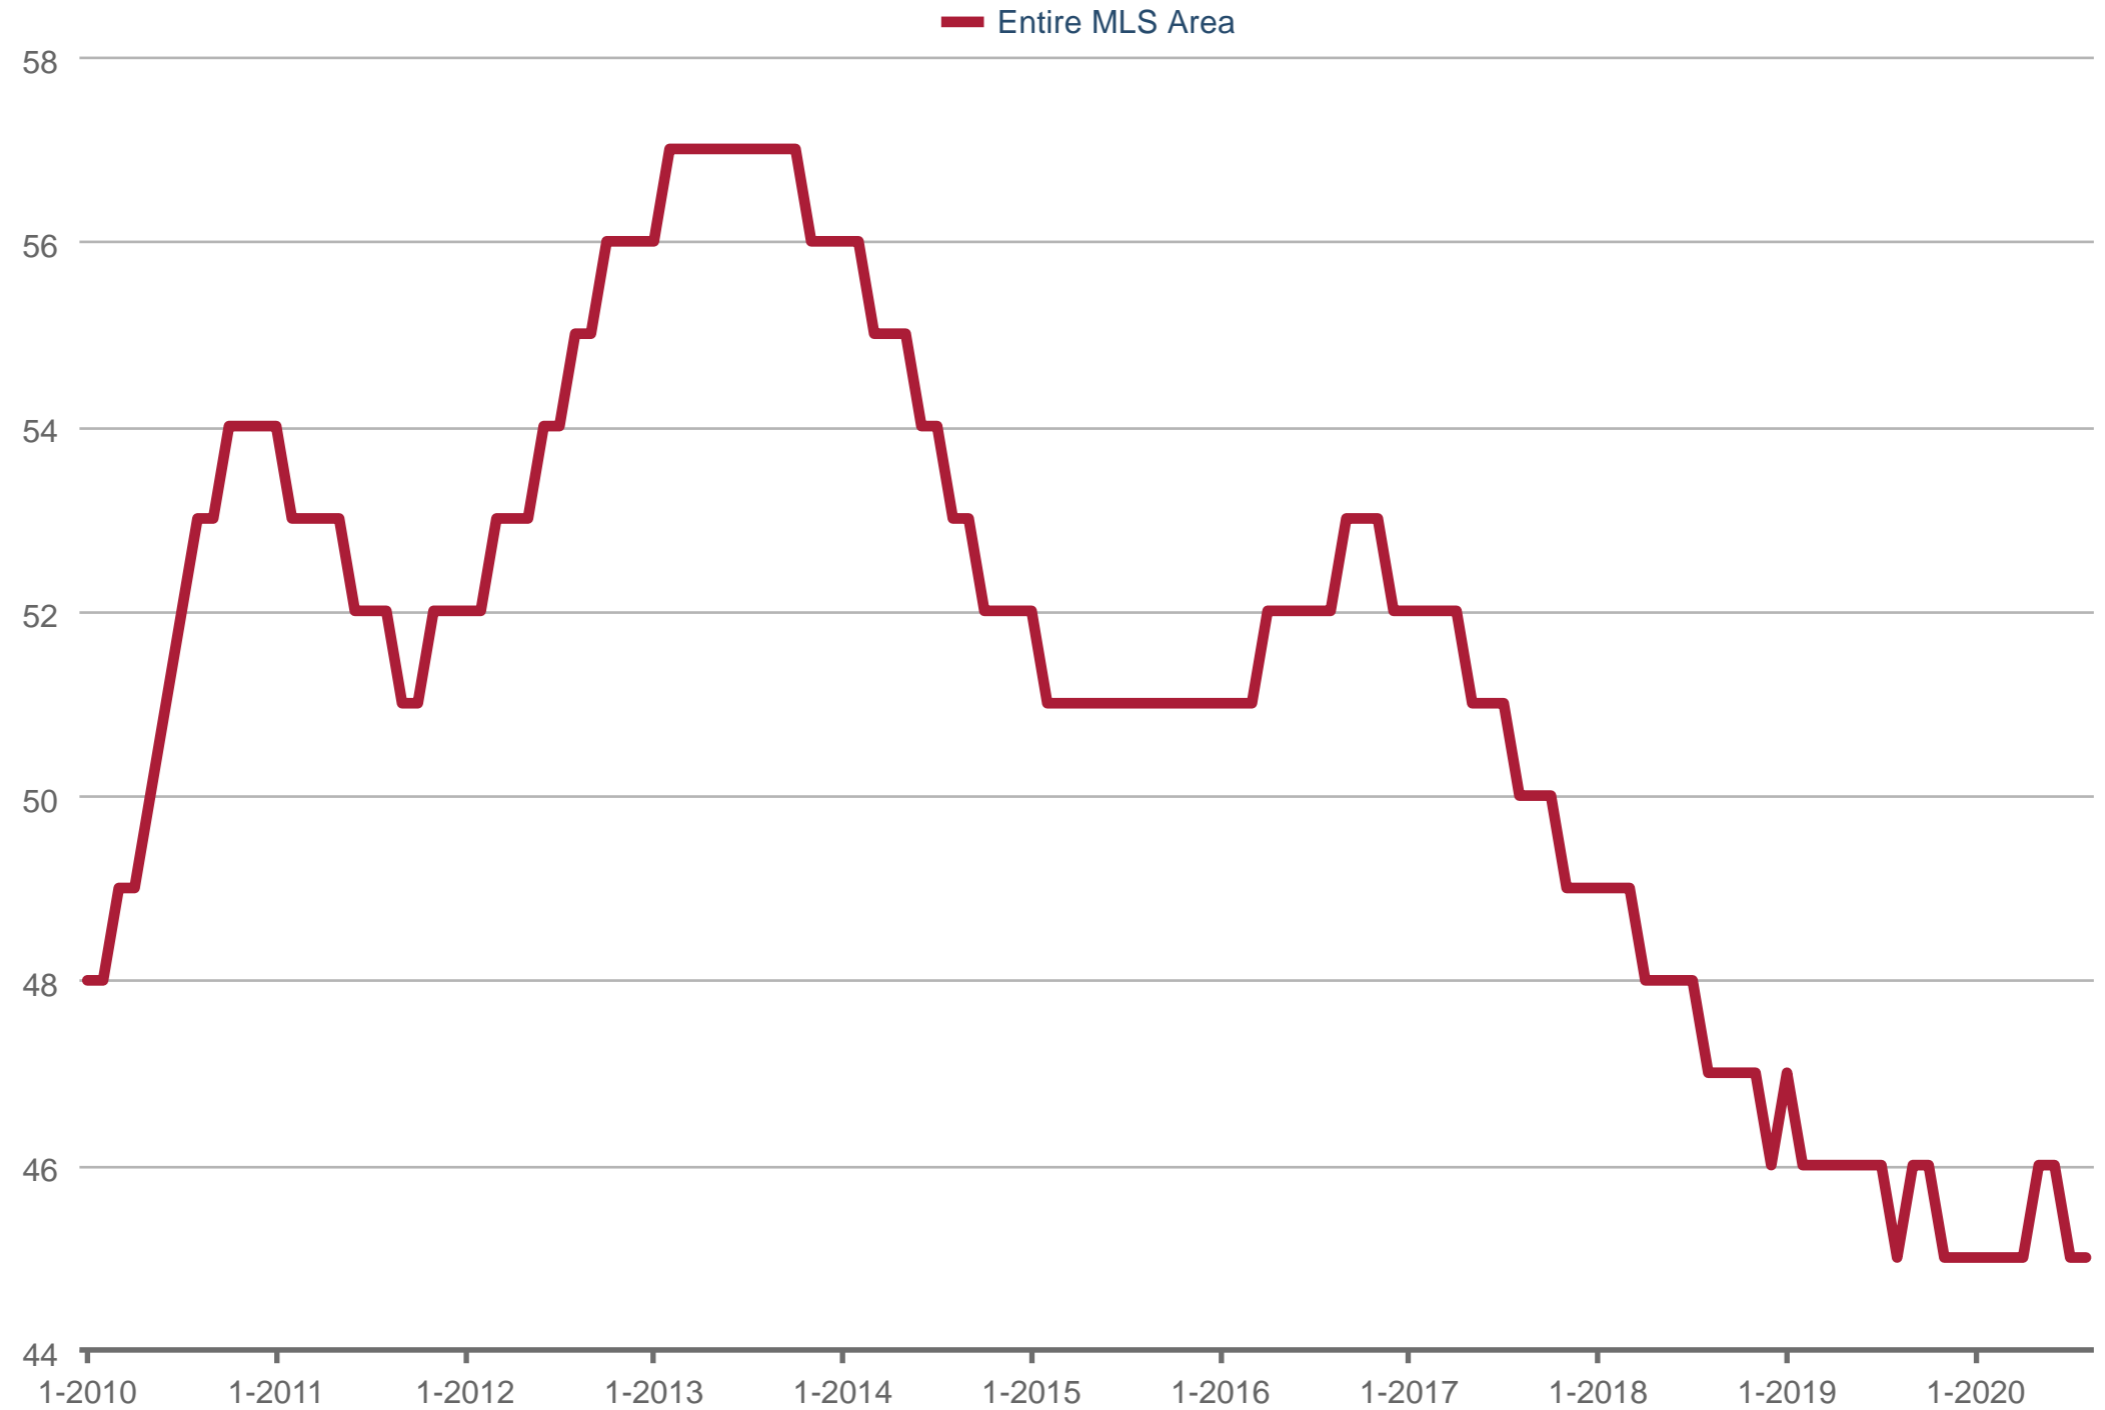

Average Contract to Close Days

Entire MLS Area: Single Family

Each data point is 12 months of activity. Data is from September 28, 2020.

All data from MRED. Data deemed reliable but not guaranteed. InfoSparks © 2020 ShowingTime.