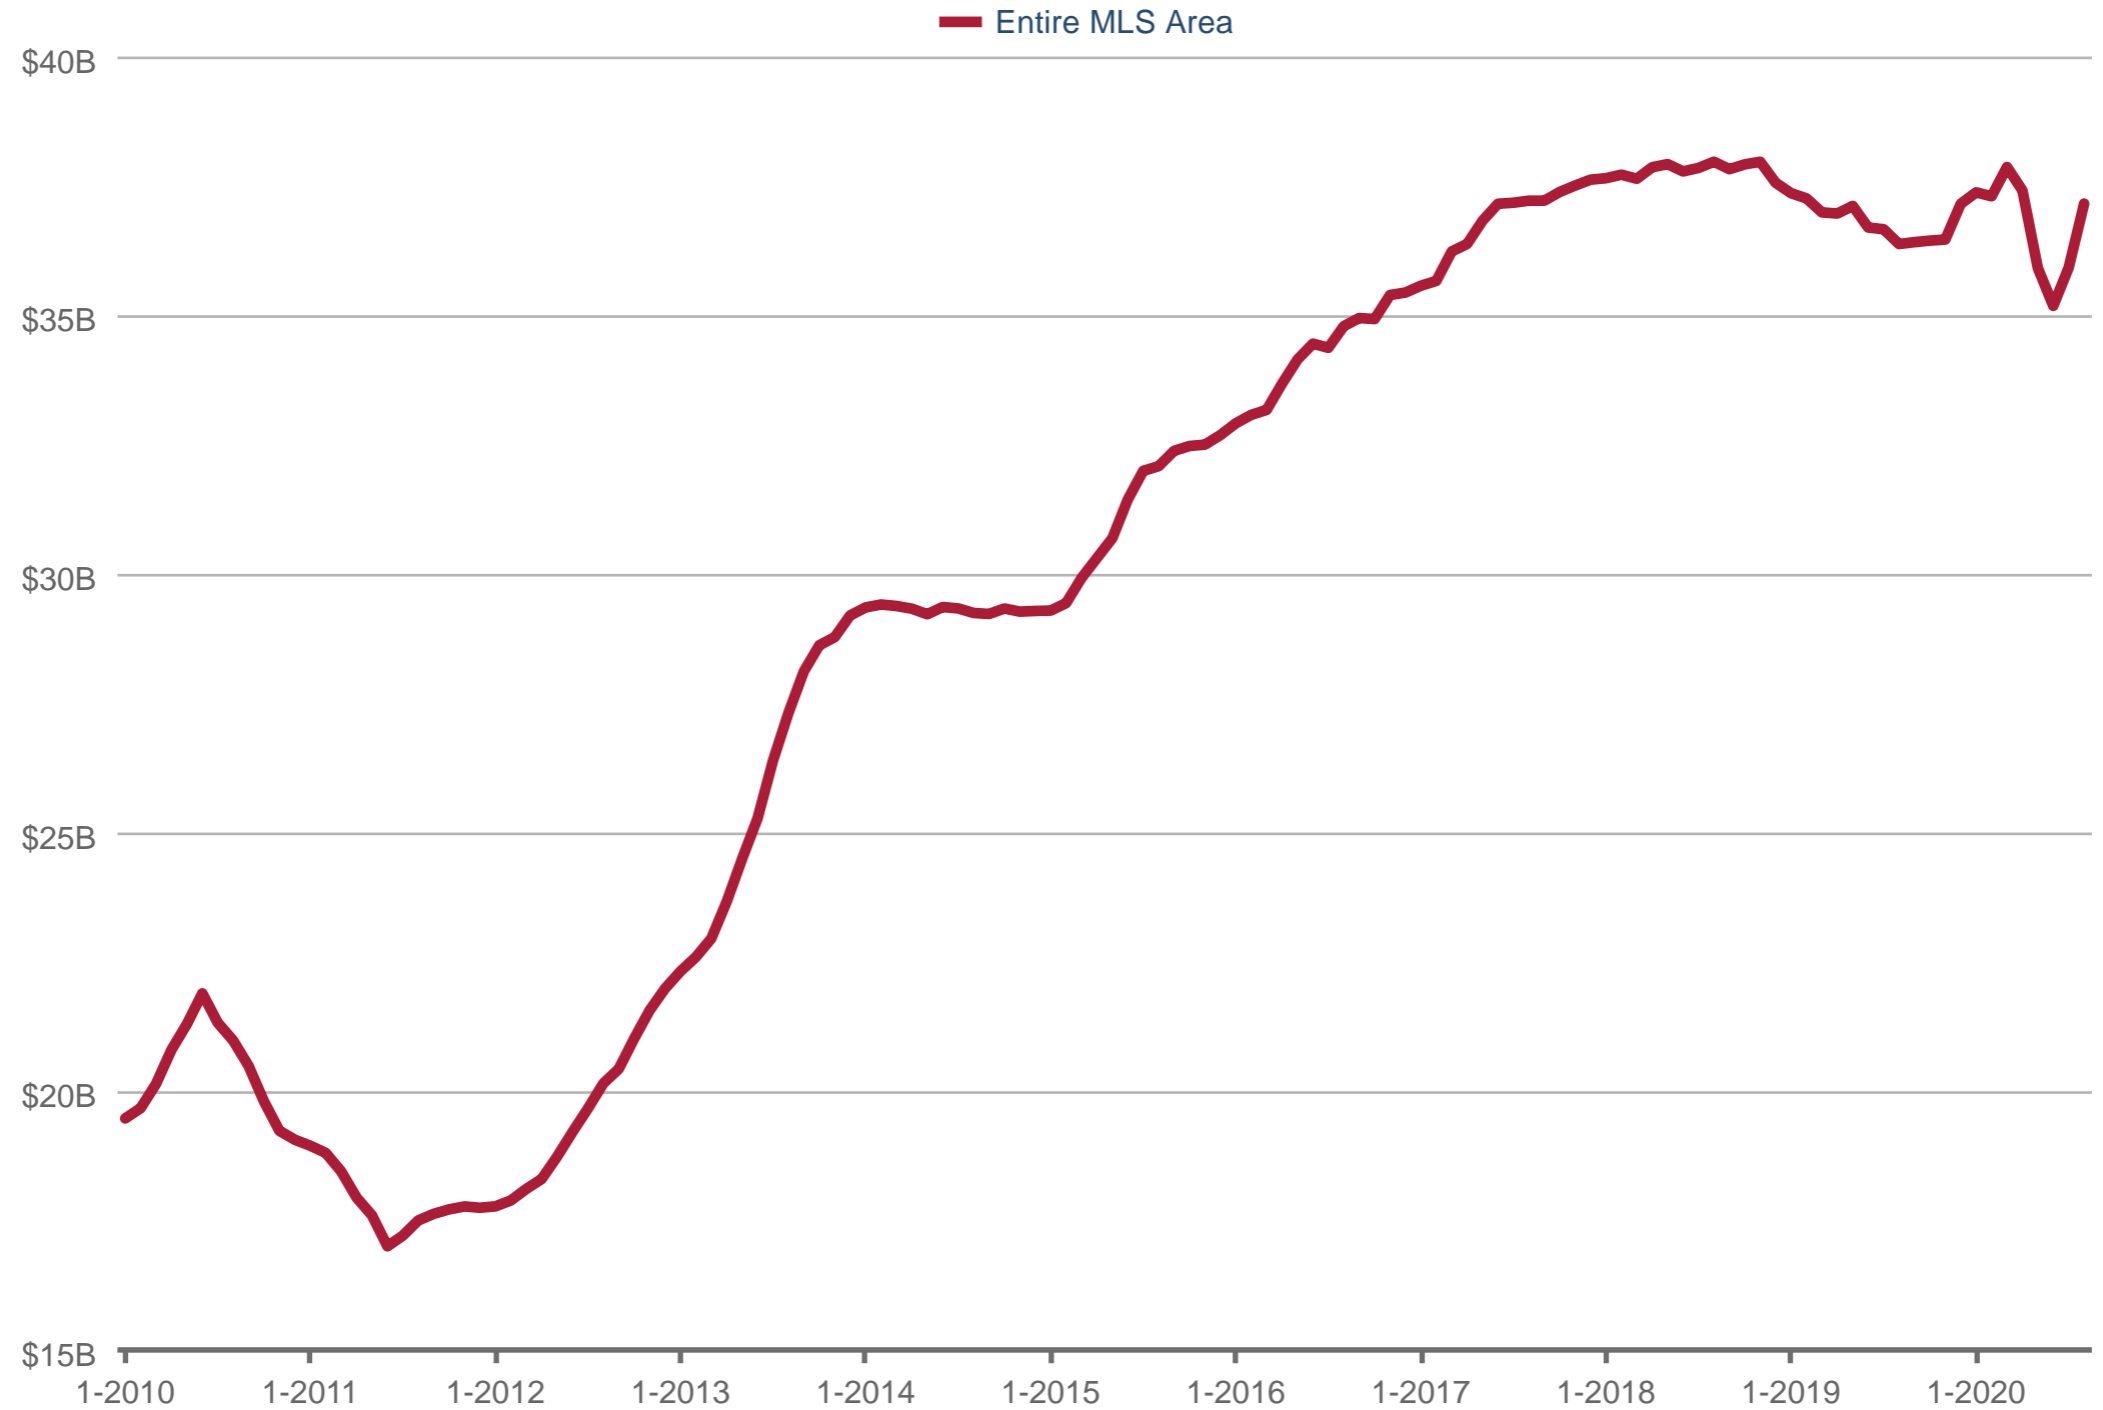

Dollar Volume of Closed Sales

Entire MLS Area: Single Family

Each data point is 12 months of activity. Data is from September 28, 2020.

All data from MRED. Data deemed reliable but not guaranteed. InfoSparks © 2020 ShowingTime.