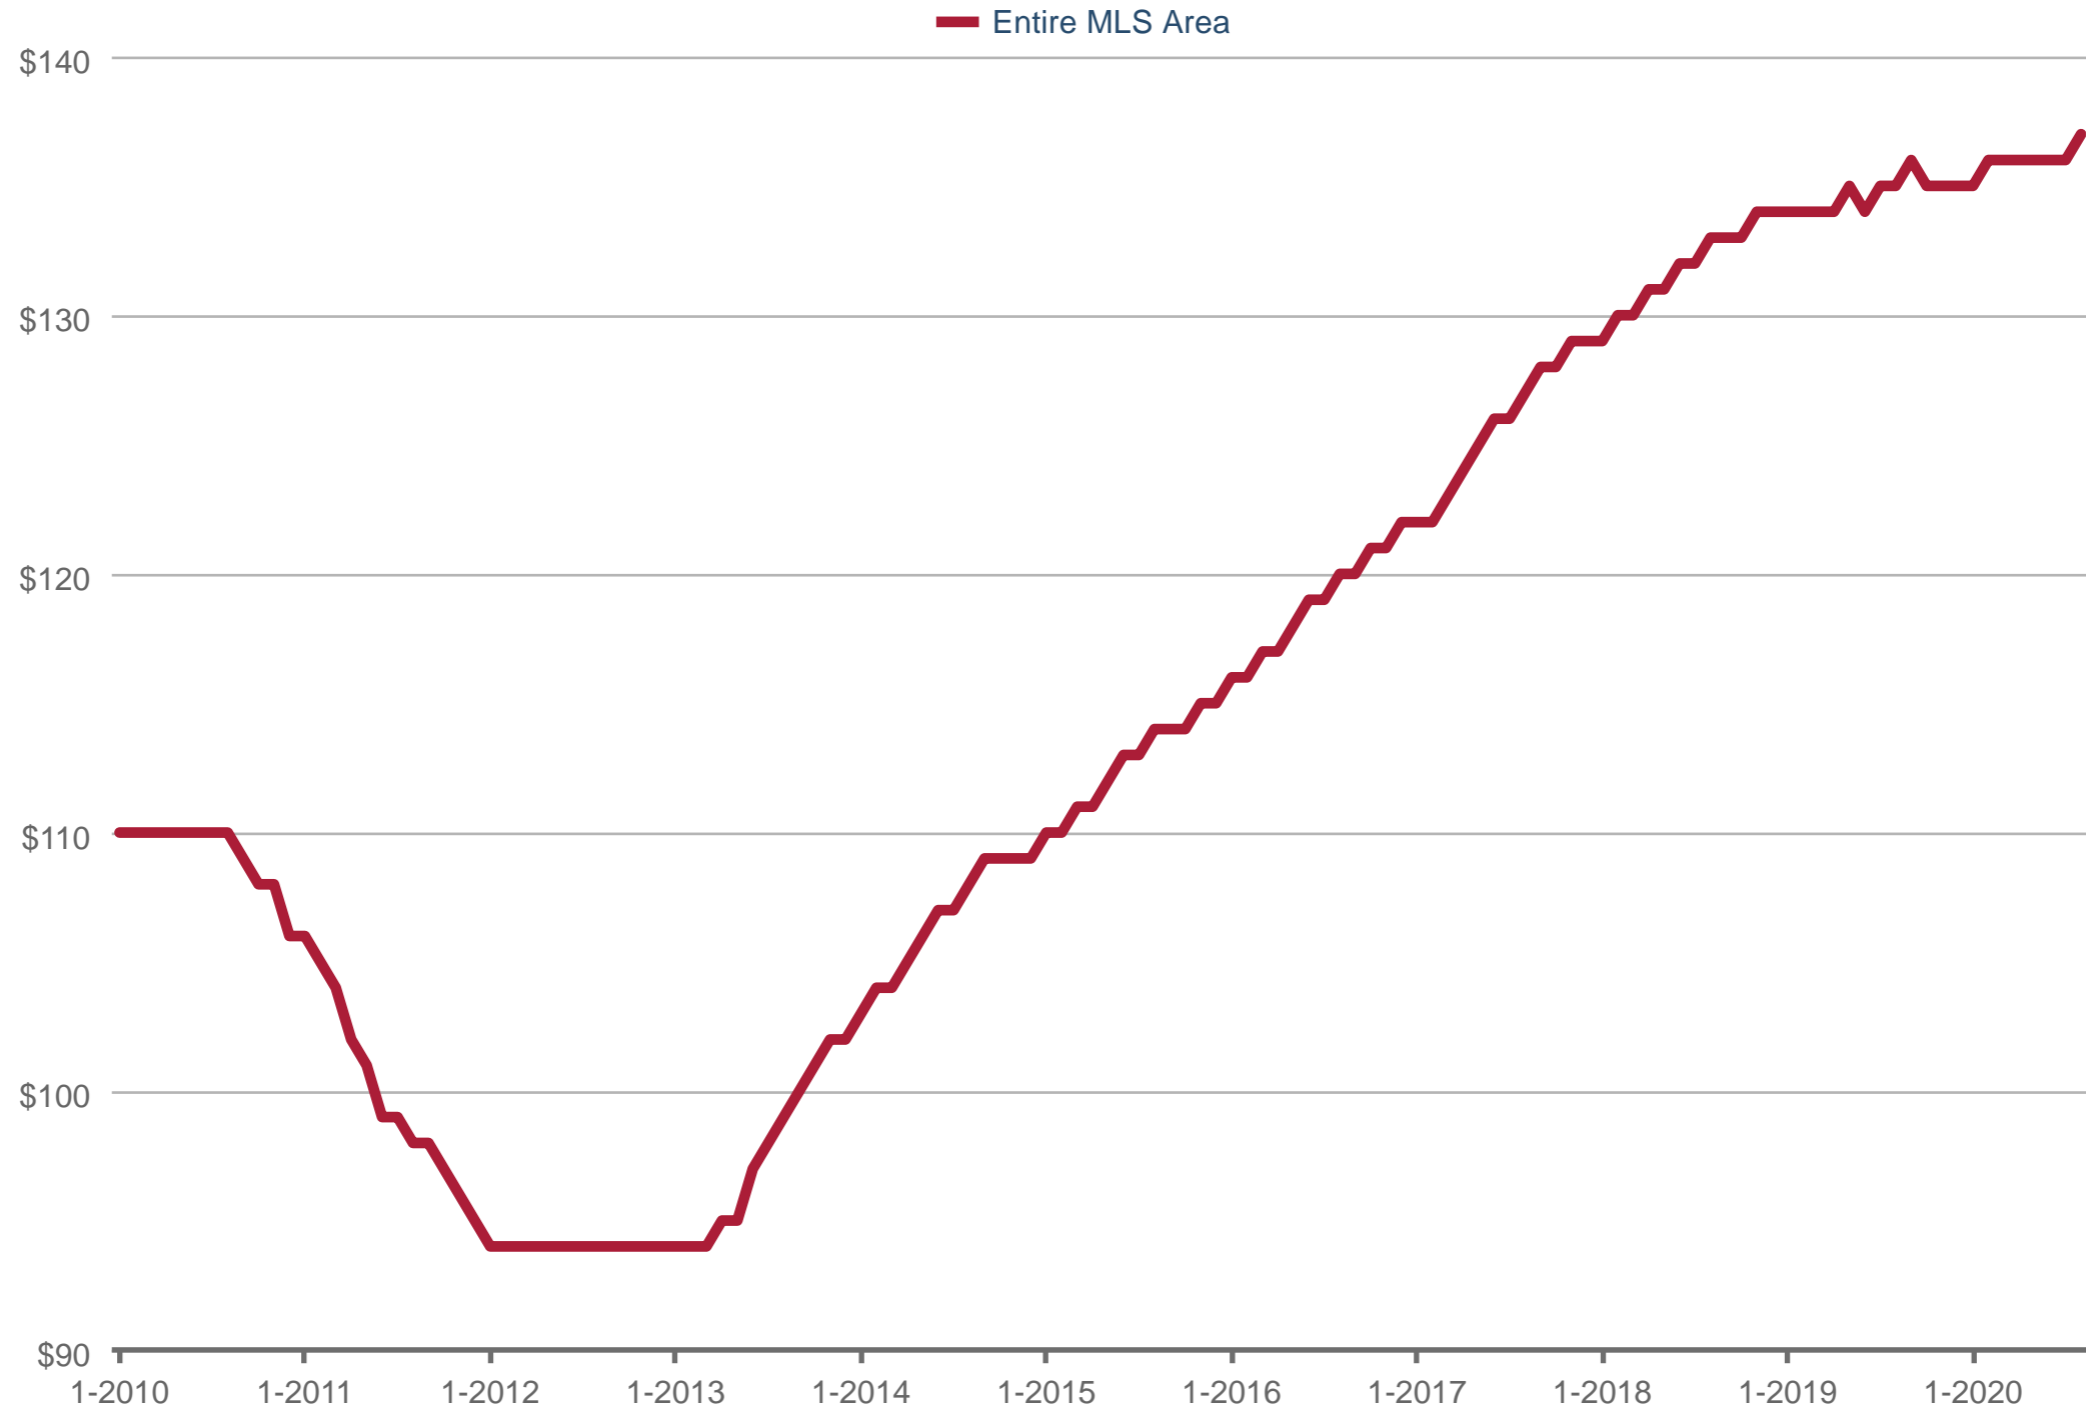

### Median Price Per Square Foot

Entire MLS Area: Single Family

Each data point is 12 months of activity. Data is from September 28, 2020.

All data from MRED. Data deemed reliable but not guaranteed. InfoSparks © 2020 ShowingTime.