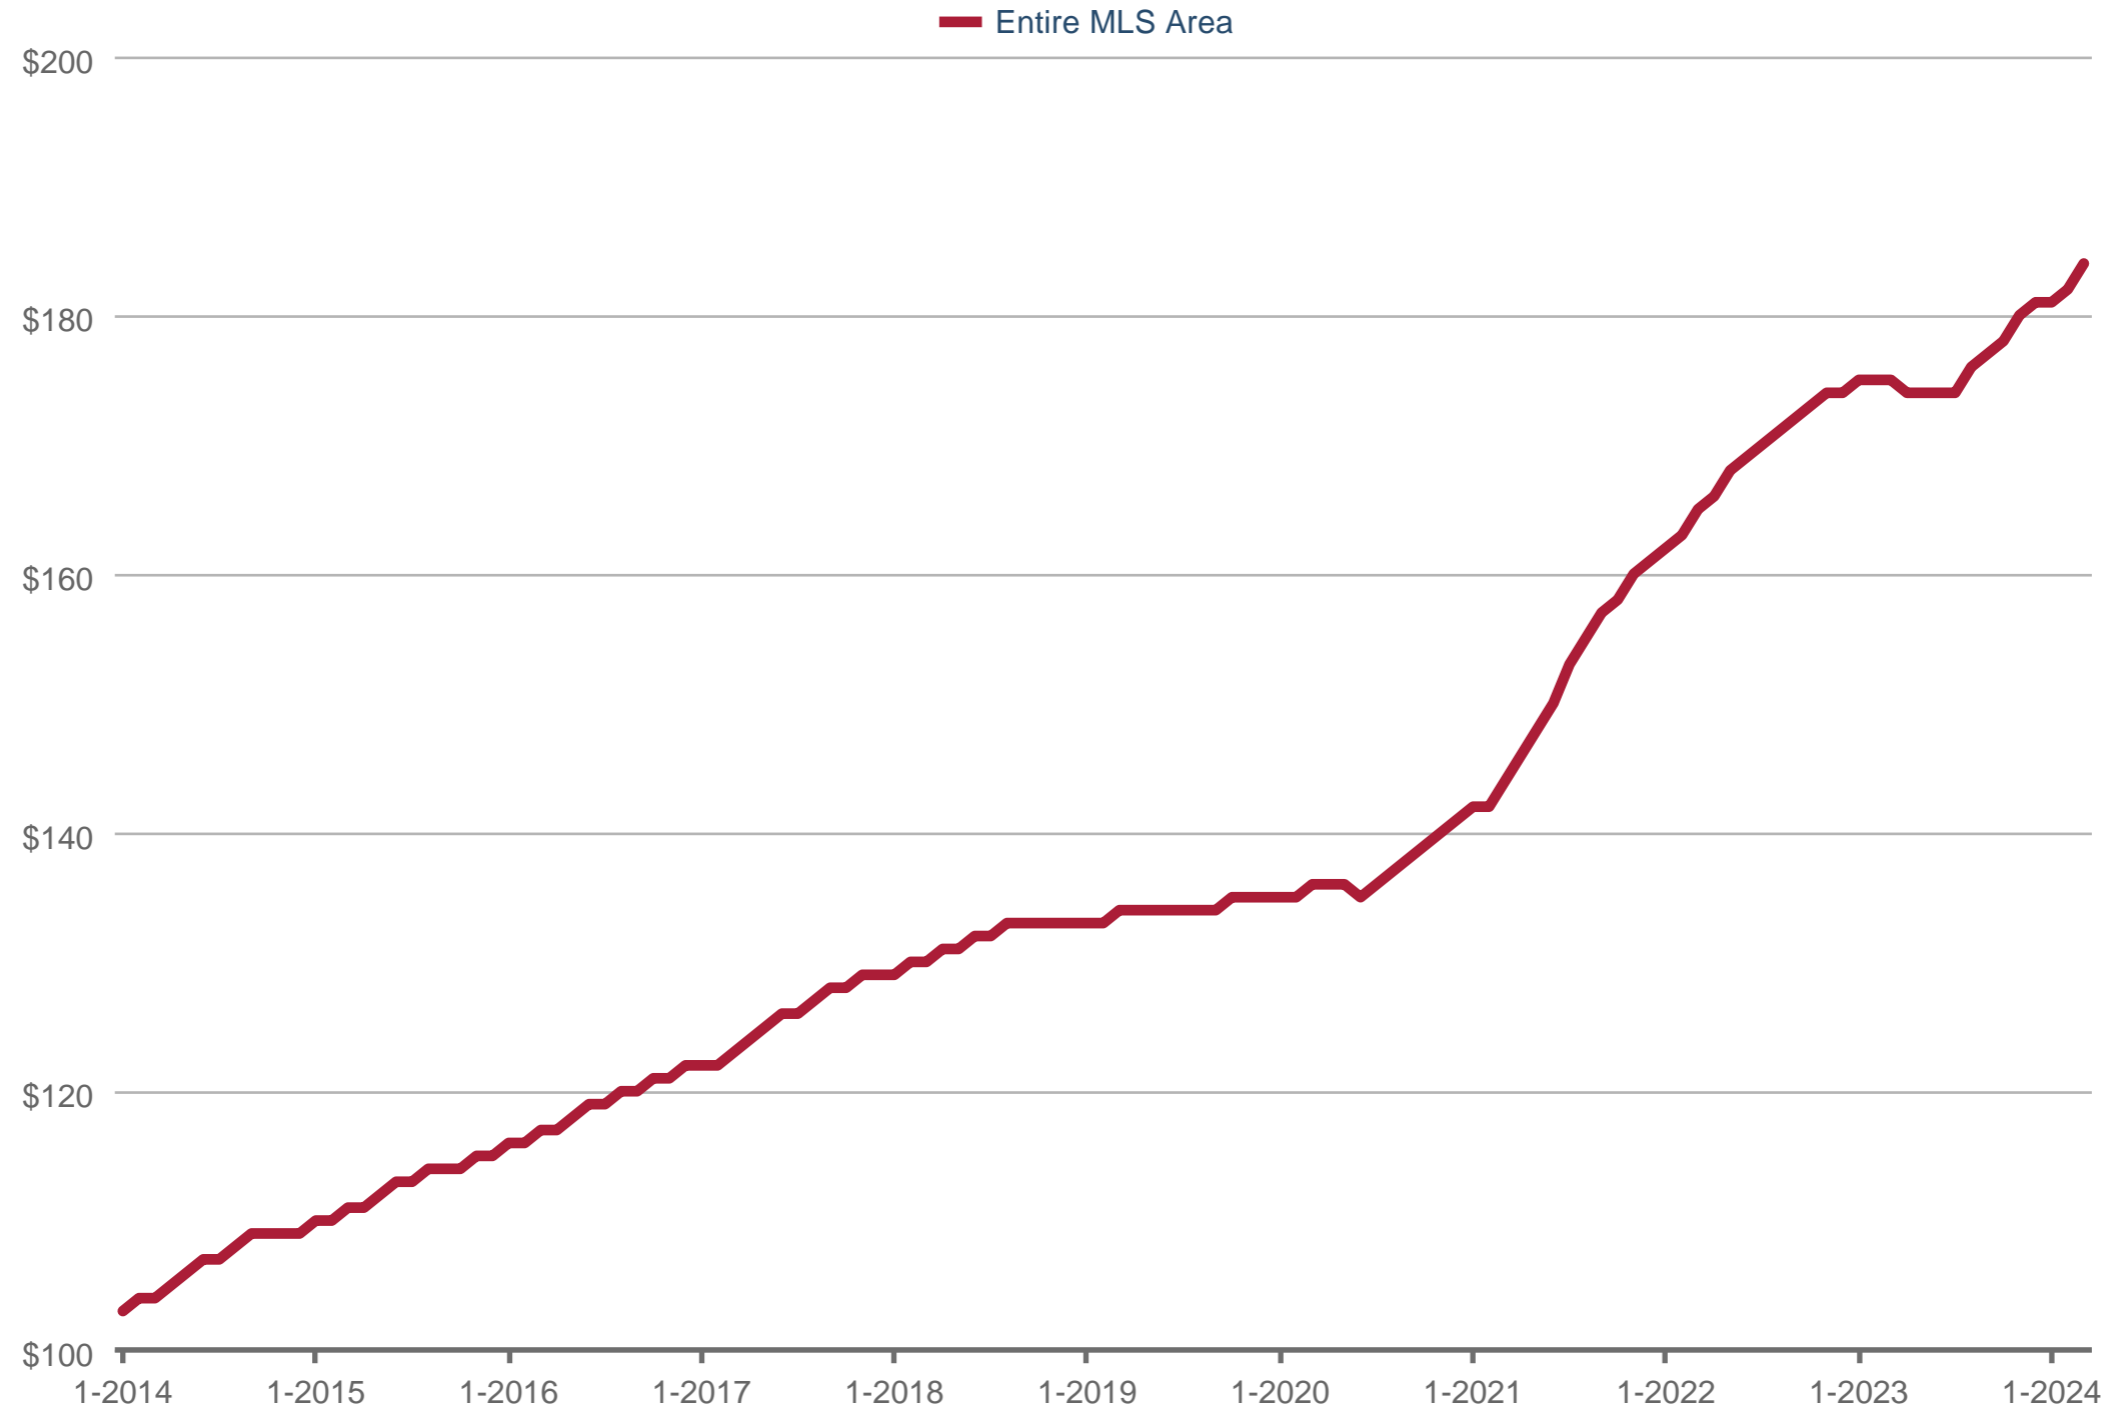

### Median Price Per Square Foot

Entire MLS Area: Single Family

Each data point is 12 months of activity. Data is from April 17, 2024.

All data from MRED. Data deemed reliable but not guaranteed. InfoSparks © 2024 ShowingTime.