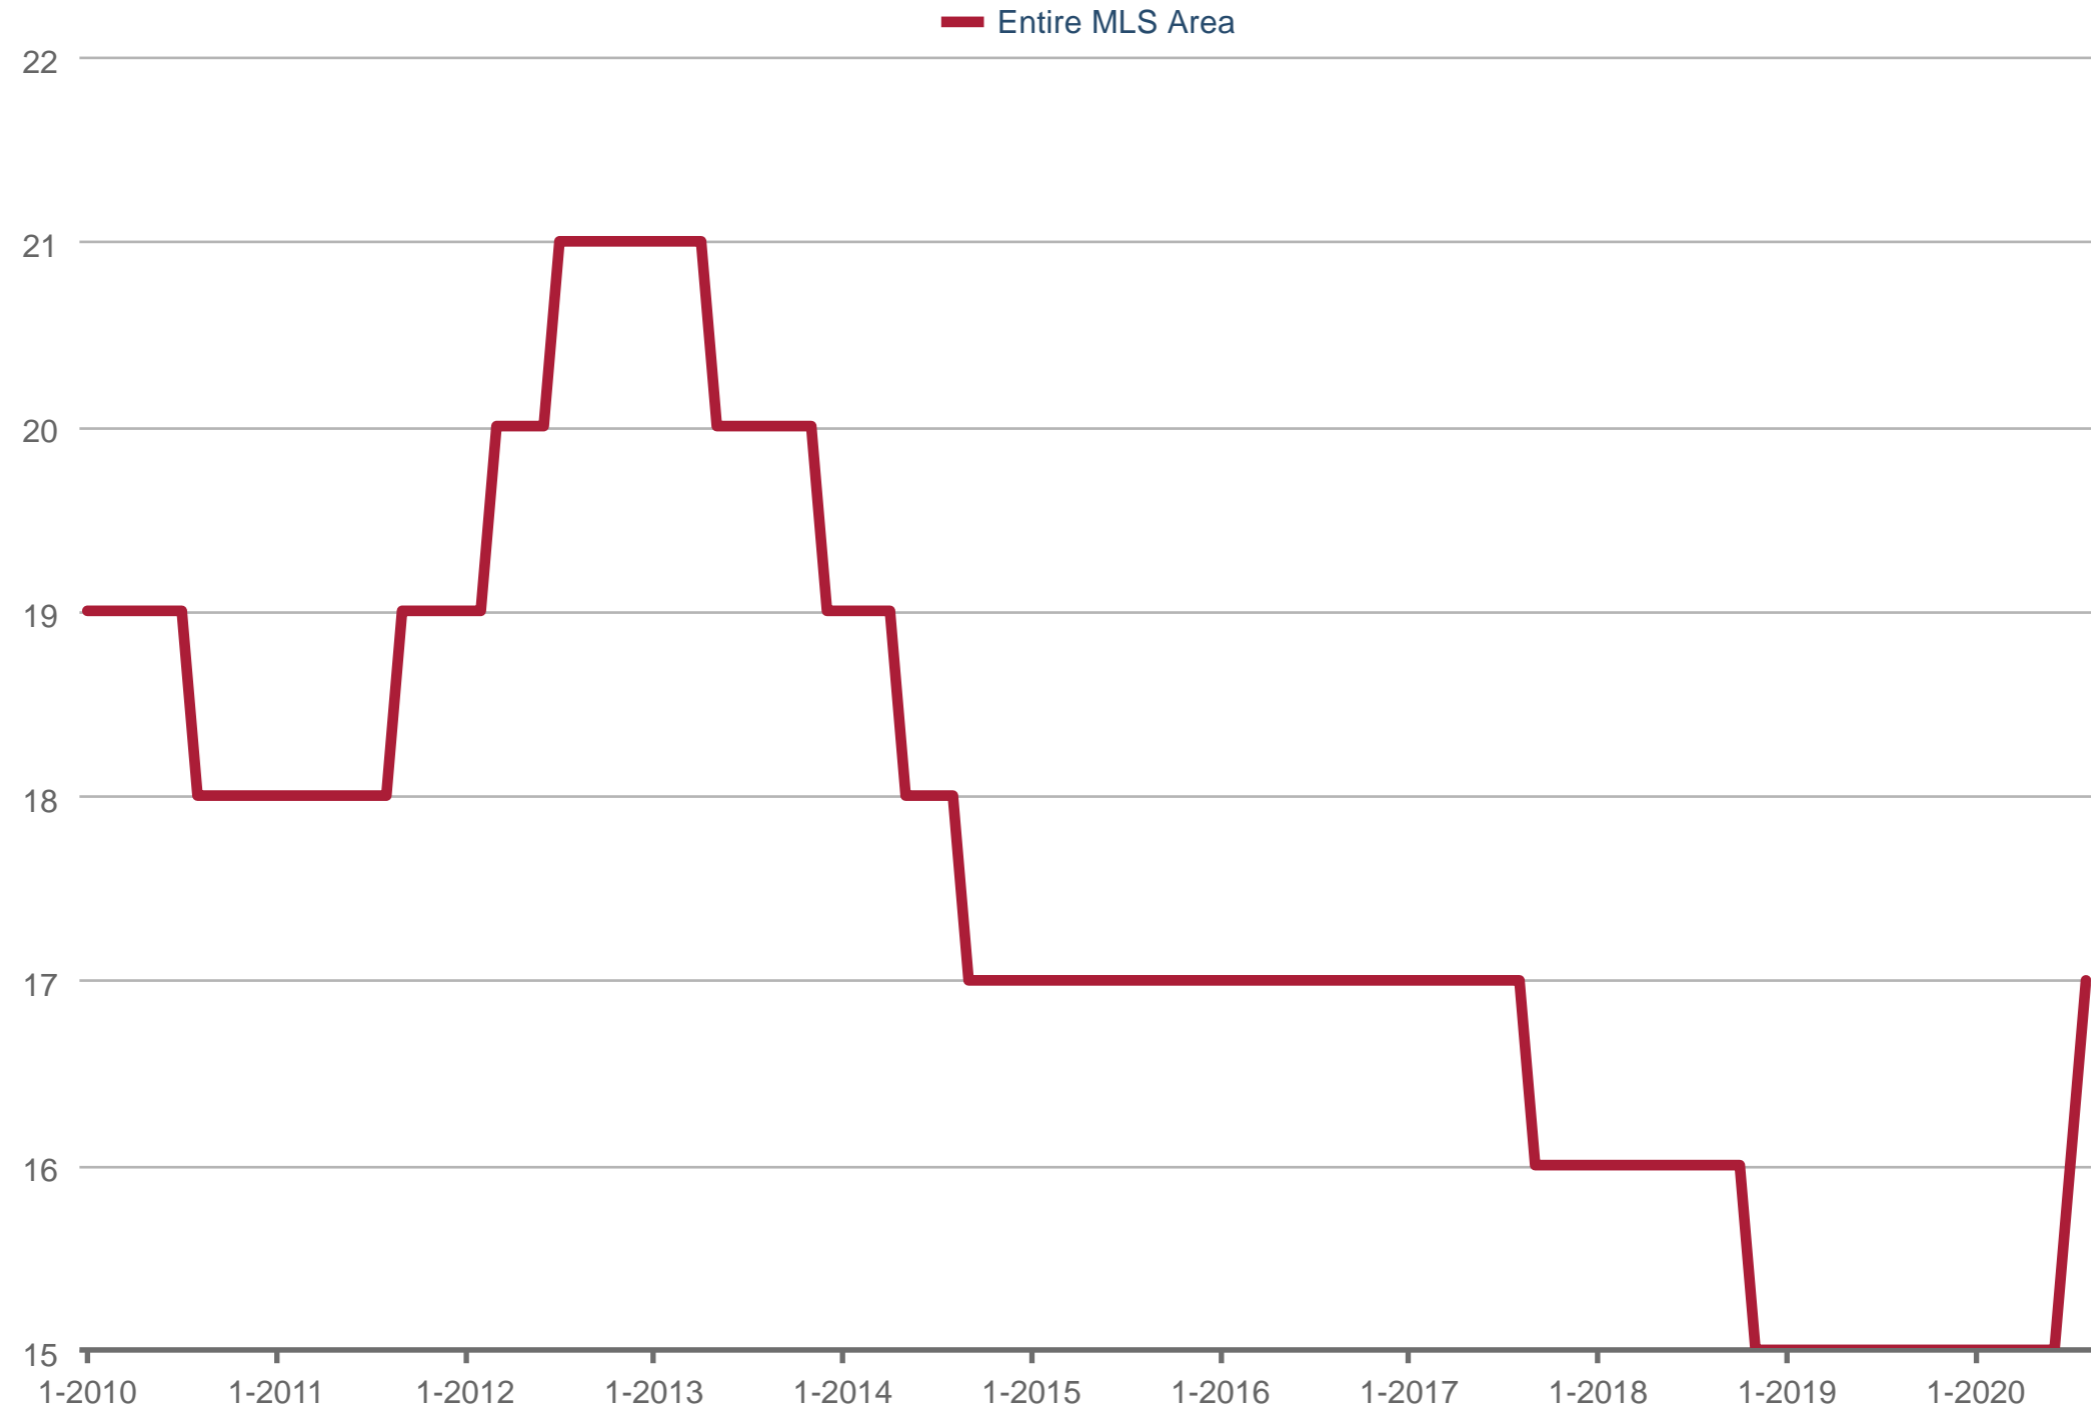

Average Showings to Contract

Entire MLS Area: Single Family

Each data point is 12 months of activity. Data is from September 28, 2020.

All data from MRED. Data deemed reliable but not guaranteed. InfoSparks © 2020 ShowingTime.