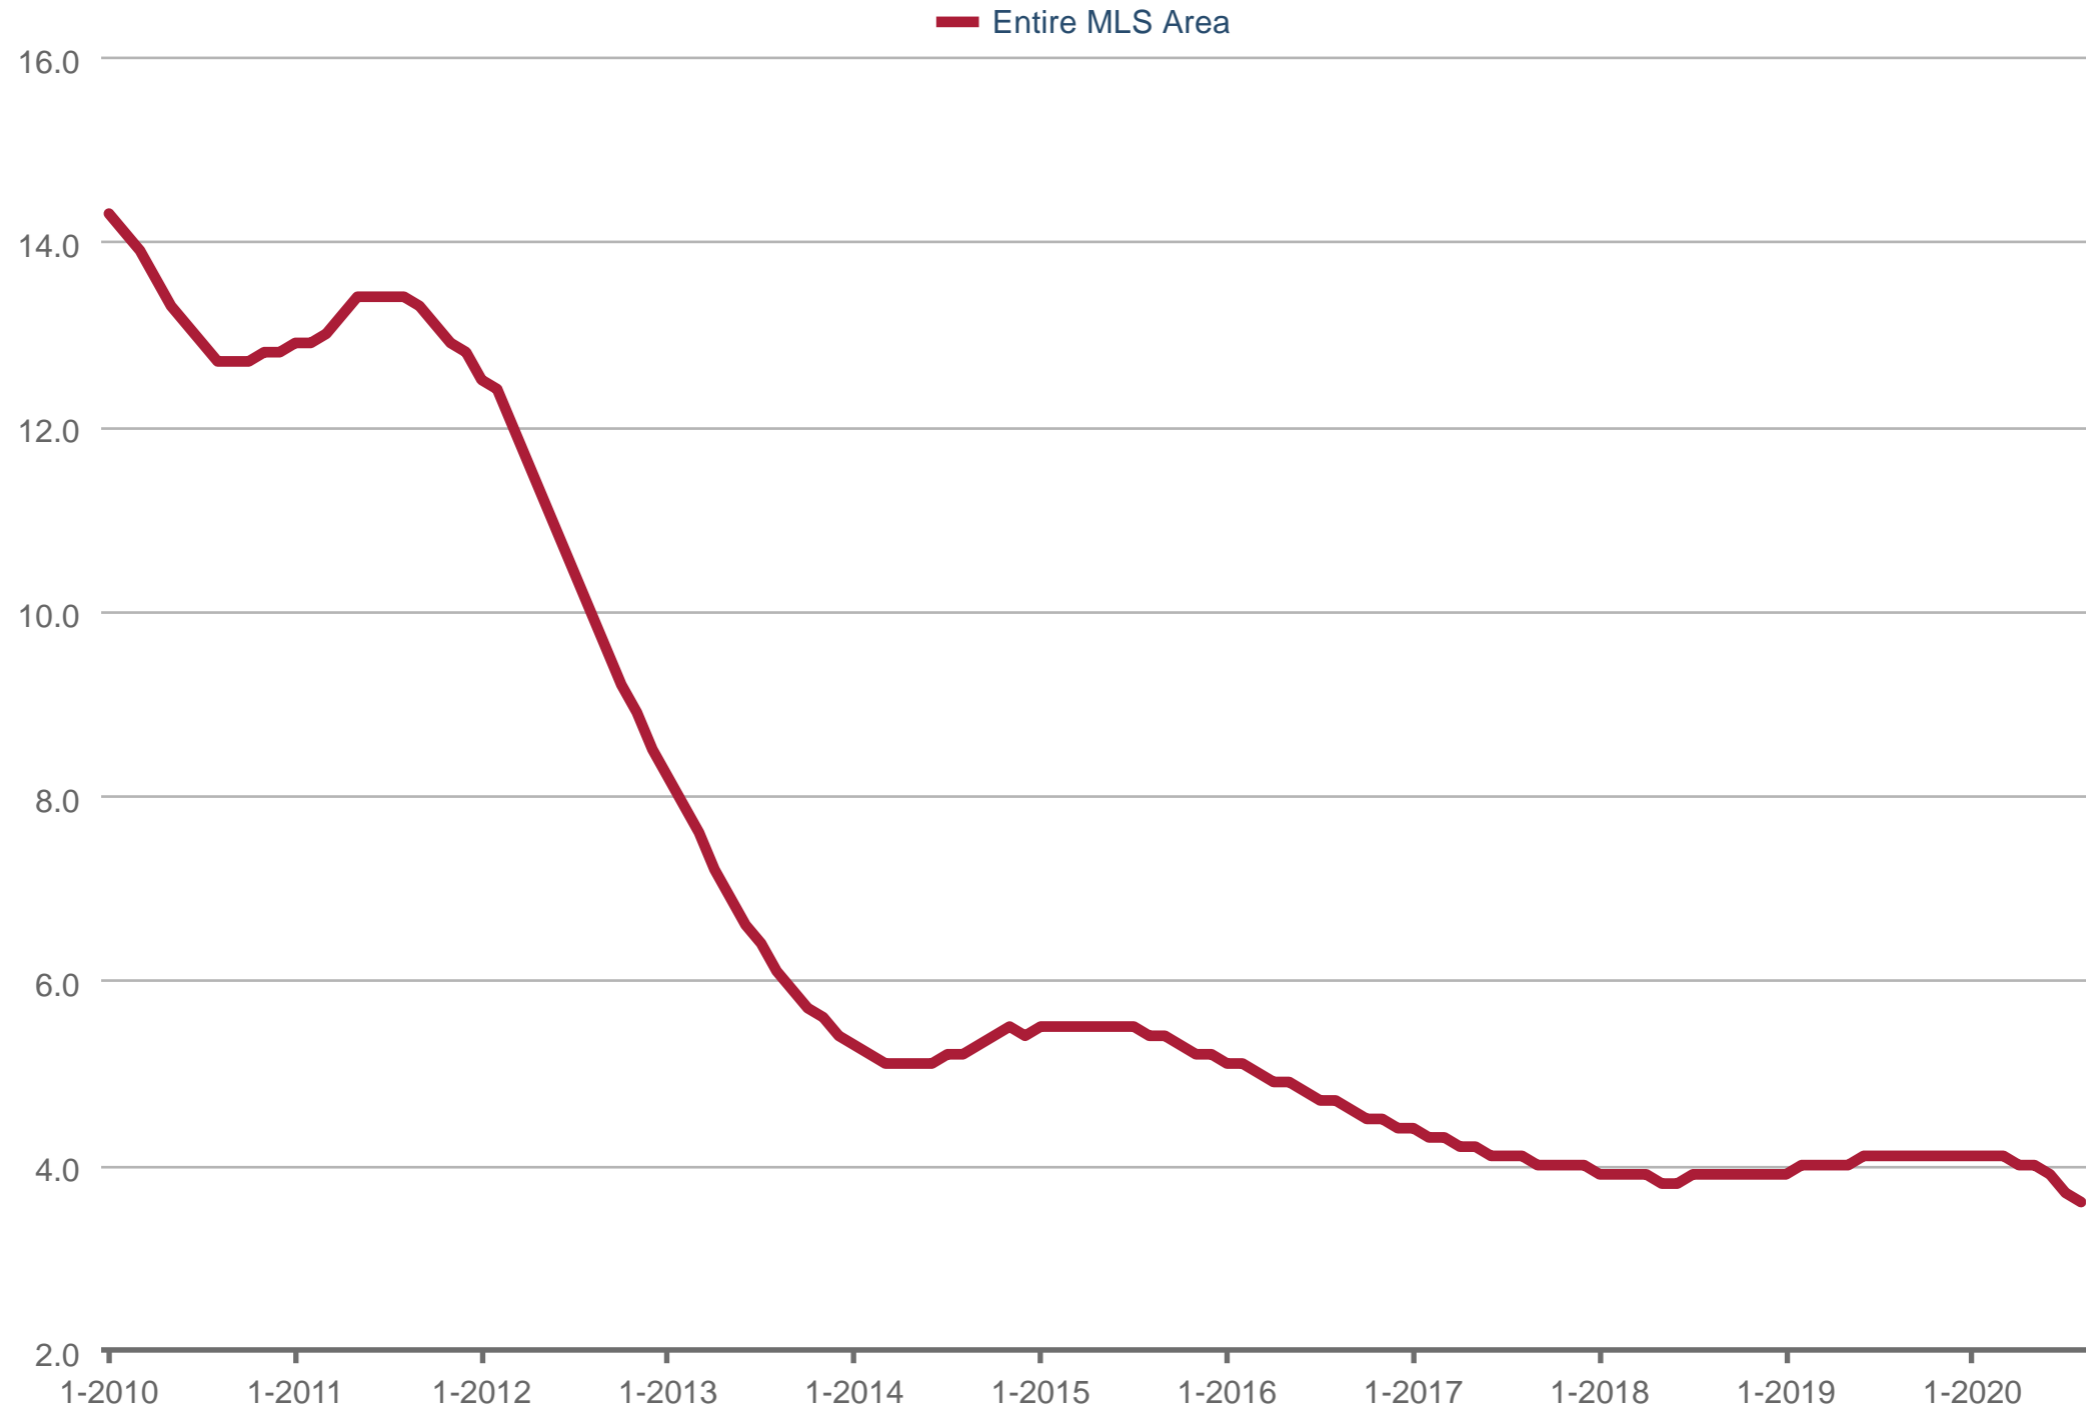

Months Supply of Homes for Sale

Entire MLS Area: Single Family

Each data point is 12 months of activity. Data is from September 28, 2020.

All data from MRED. Data deemed reliable but not guaranteed. InfoSparks © 2020 ShowingTime.