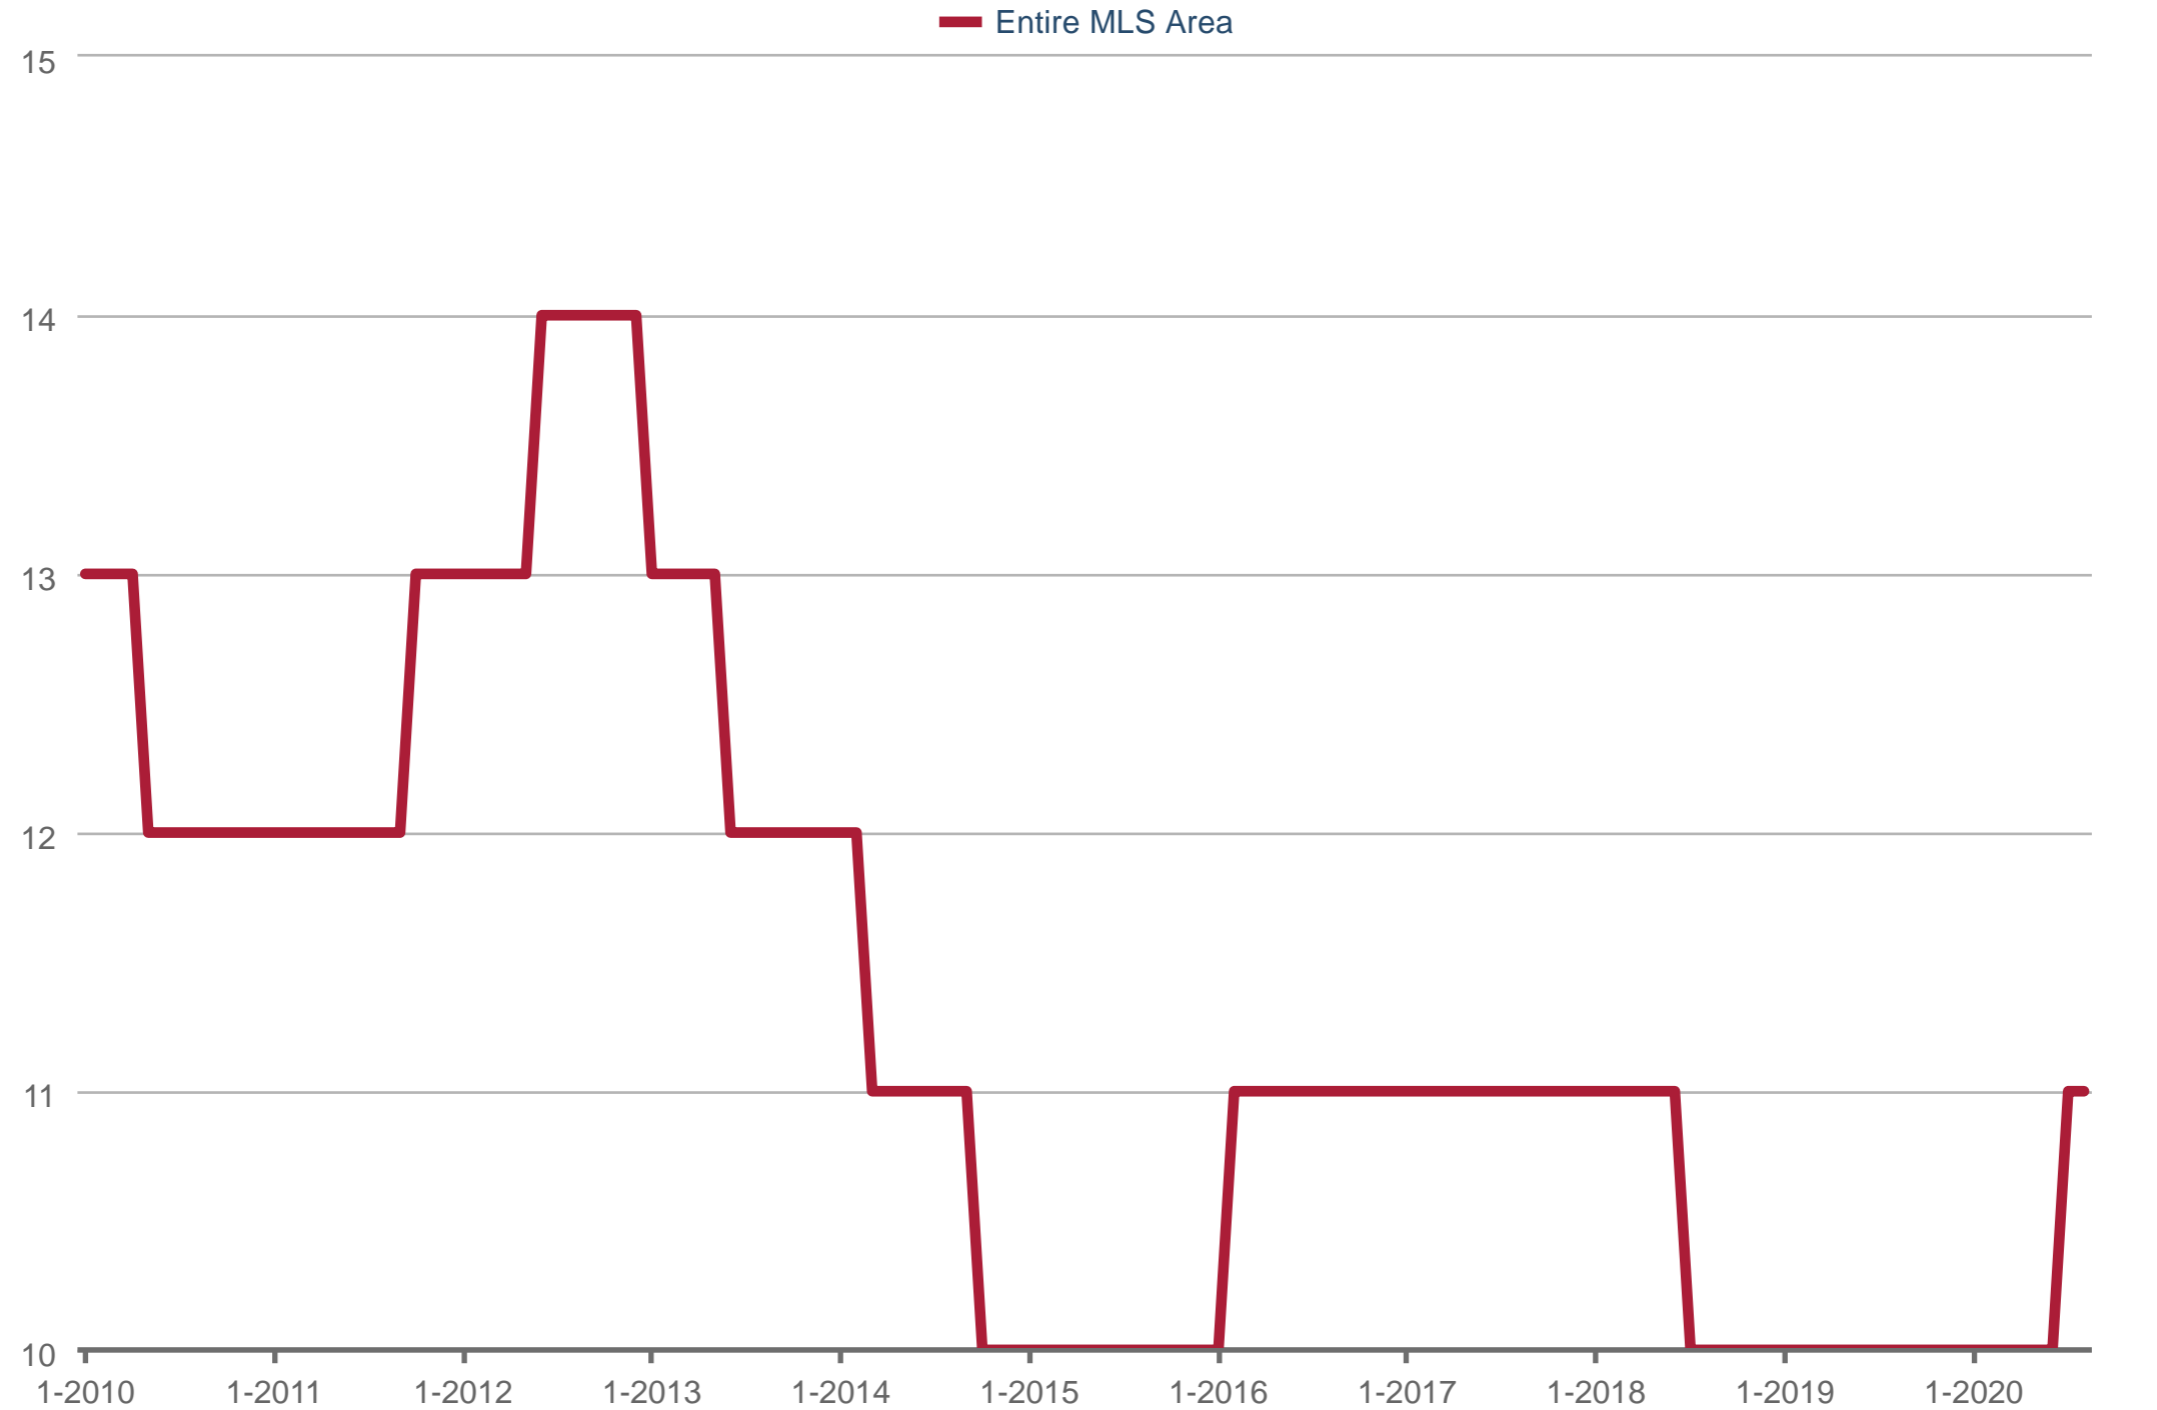

### Median Showings to Contract

Entire MLS Area: Single Family

Each data point is 12 months of activity. Data is from September 28, 2020.

All data from MRED. Data deemed reliable but not guaranteed. InfoSparks © 2020 ShowingTime.