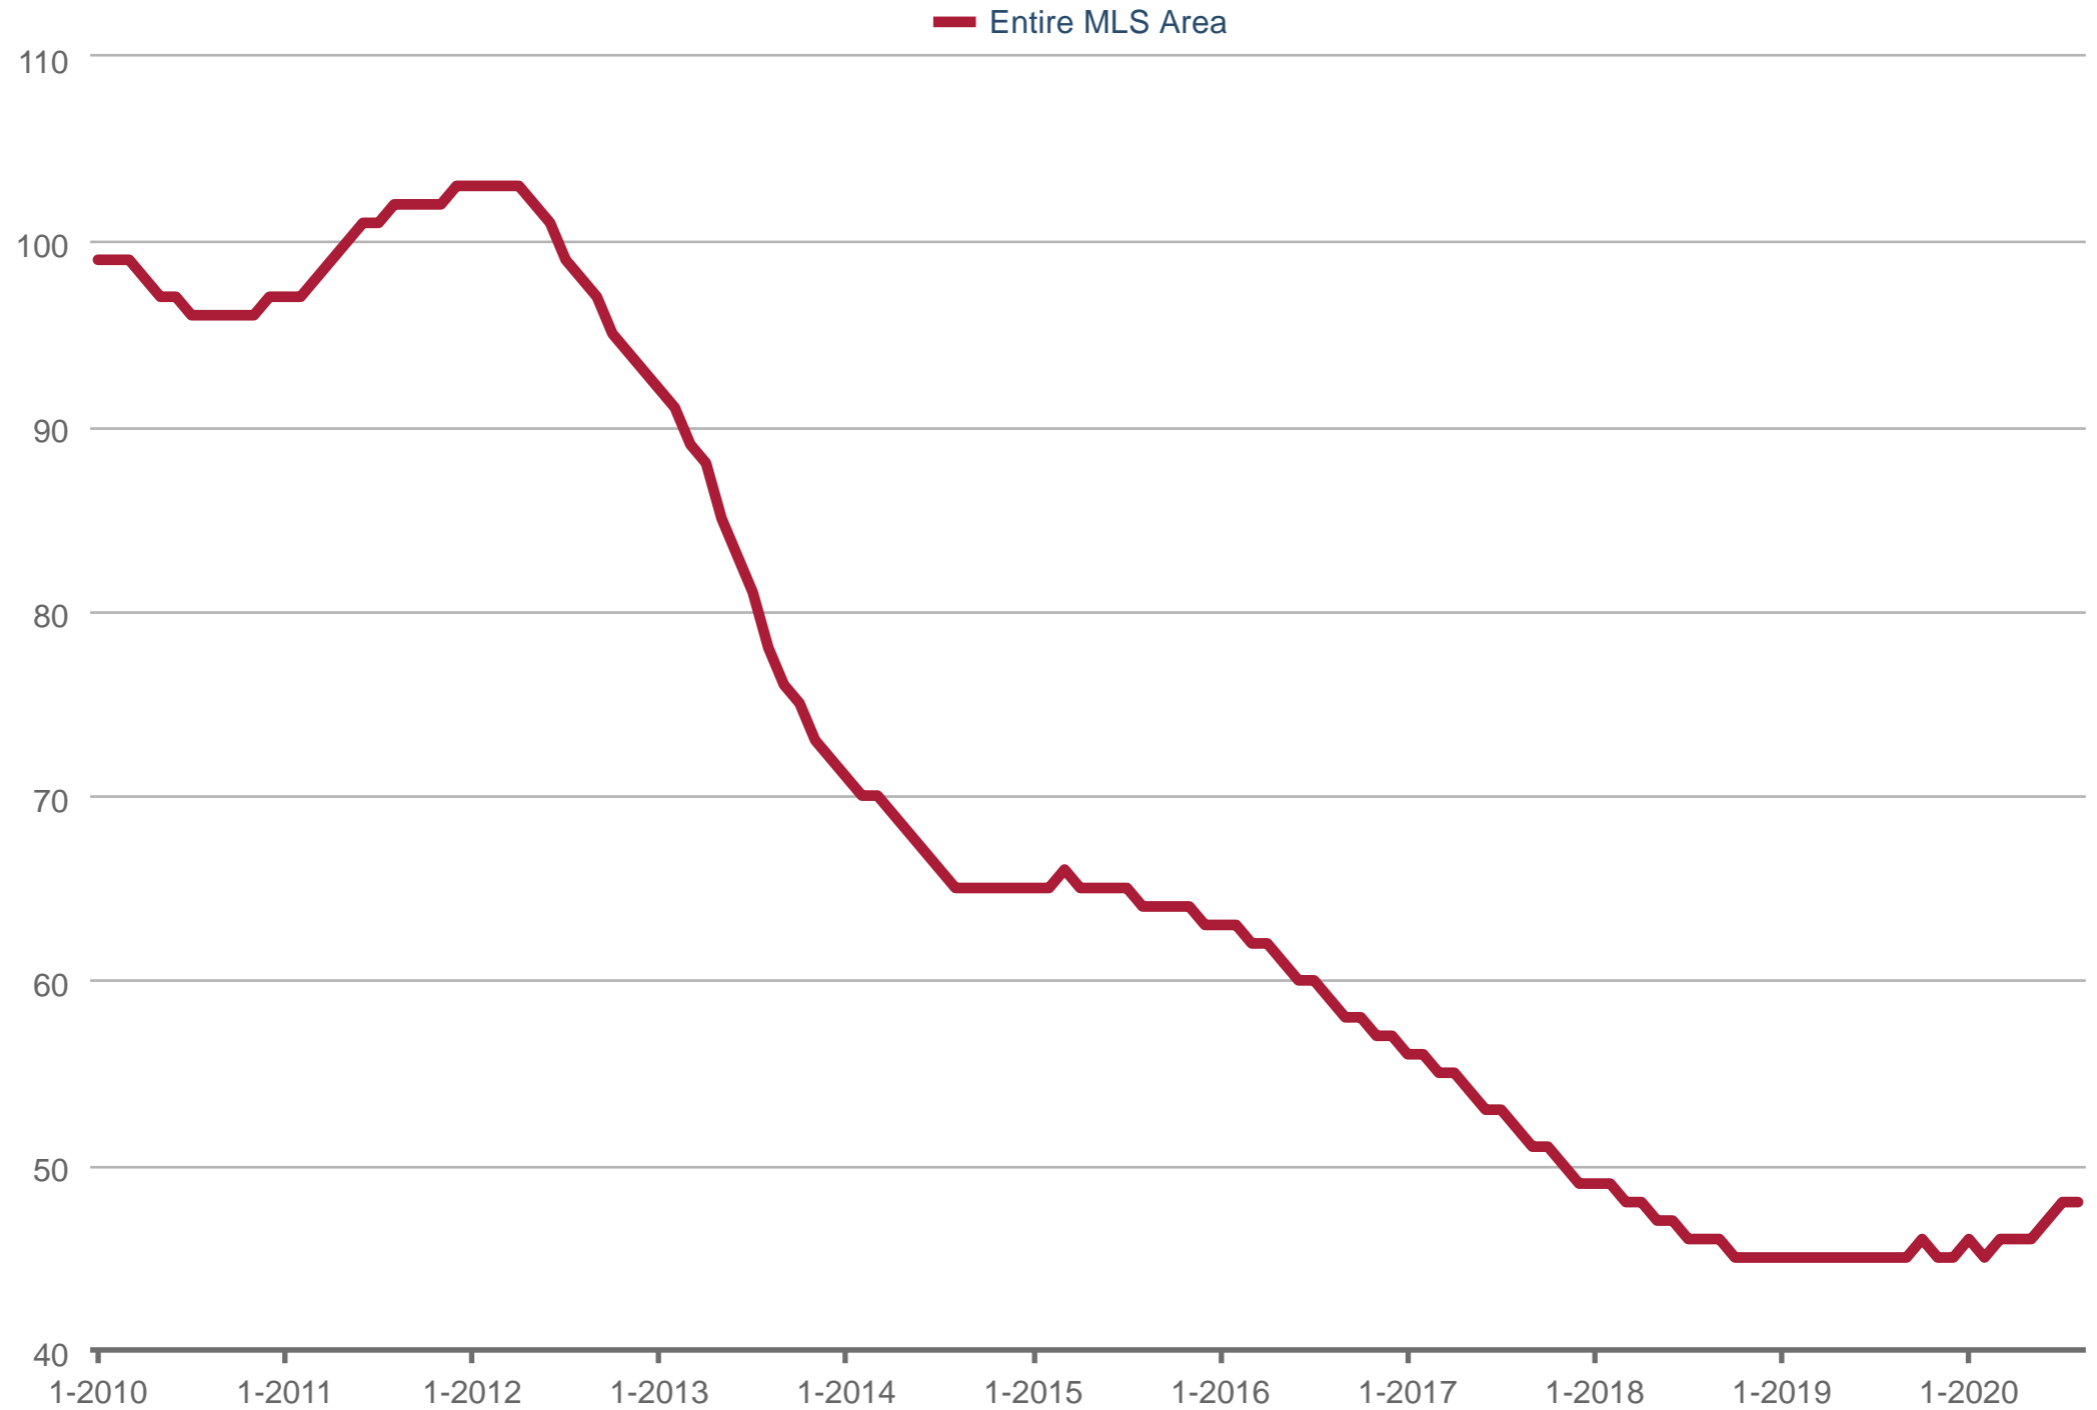

Average Listing to Contract Days

Entire MLS Area: Single Family

Each data point is 12 months of activity. Data is from September 28, 2020.

All data from MRED. Data deemed reliable but not guaranteed. InfoSparks © 2020 ShowingTime.