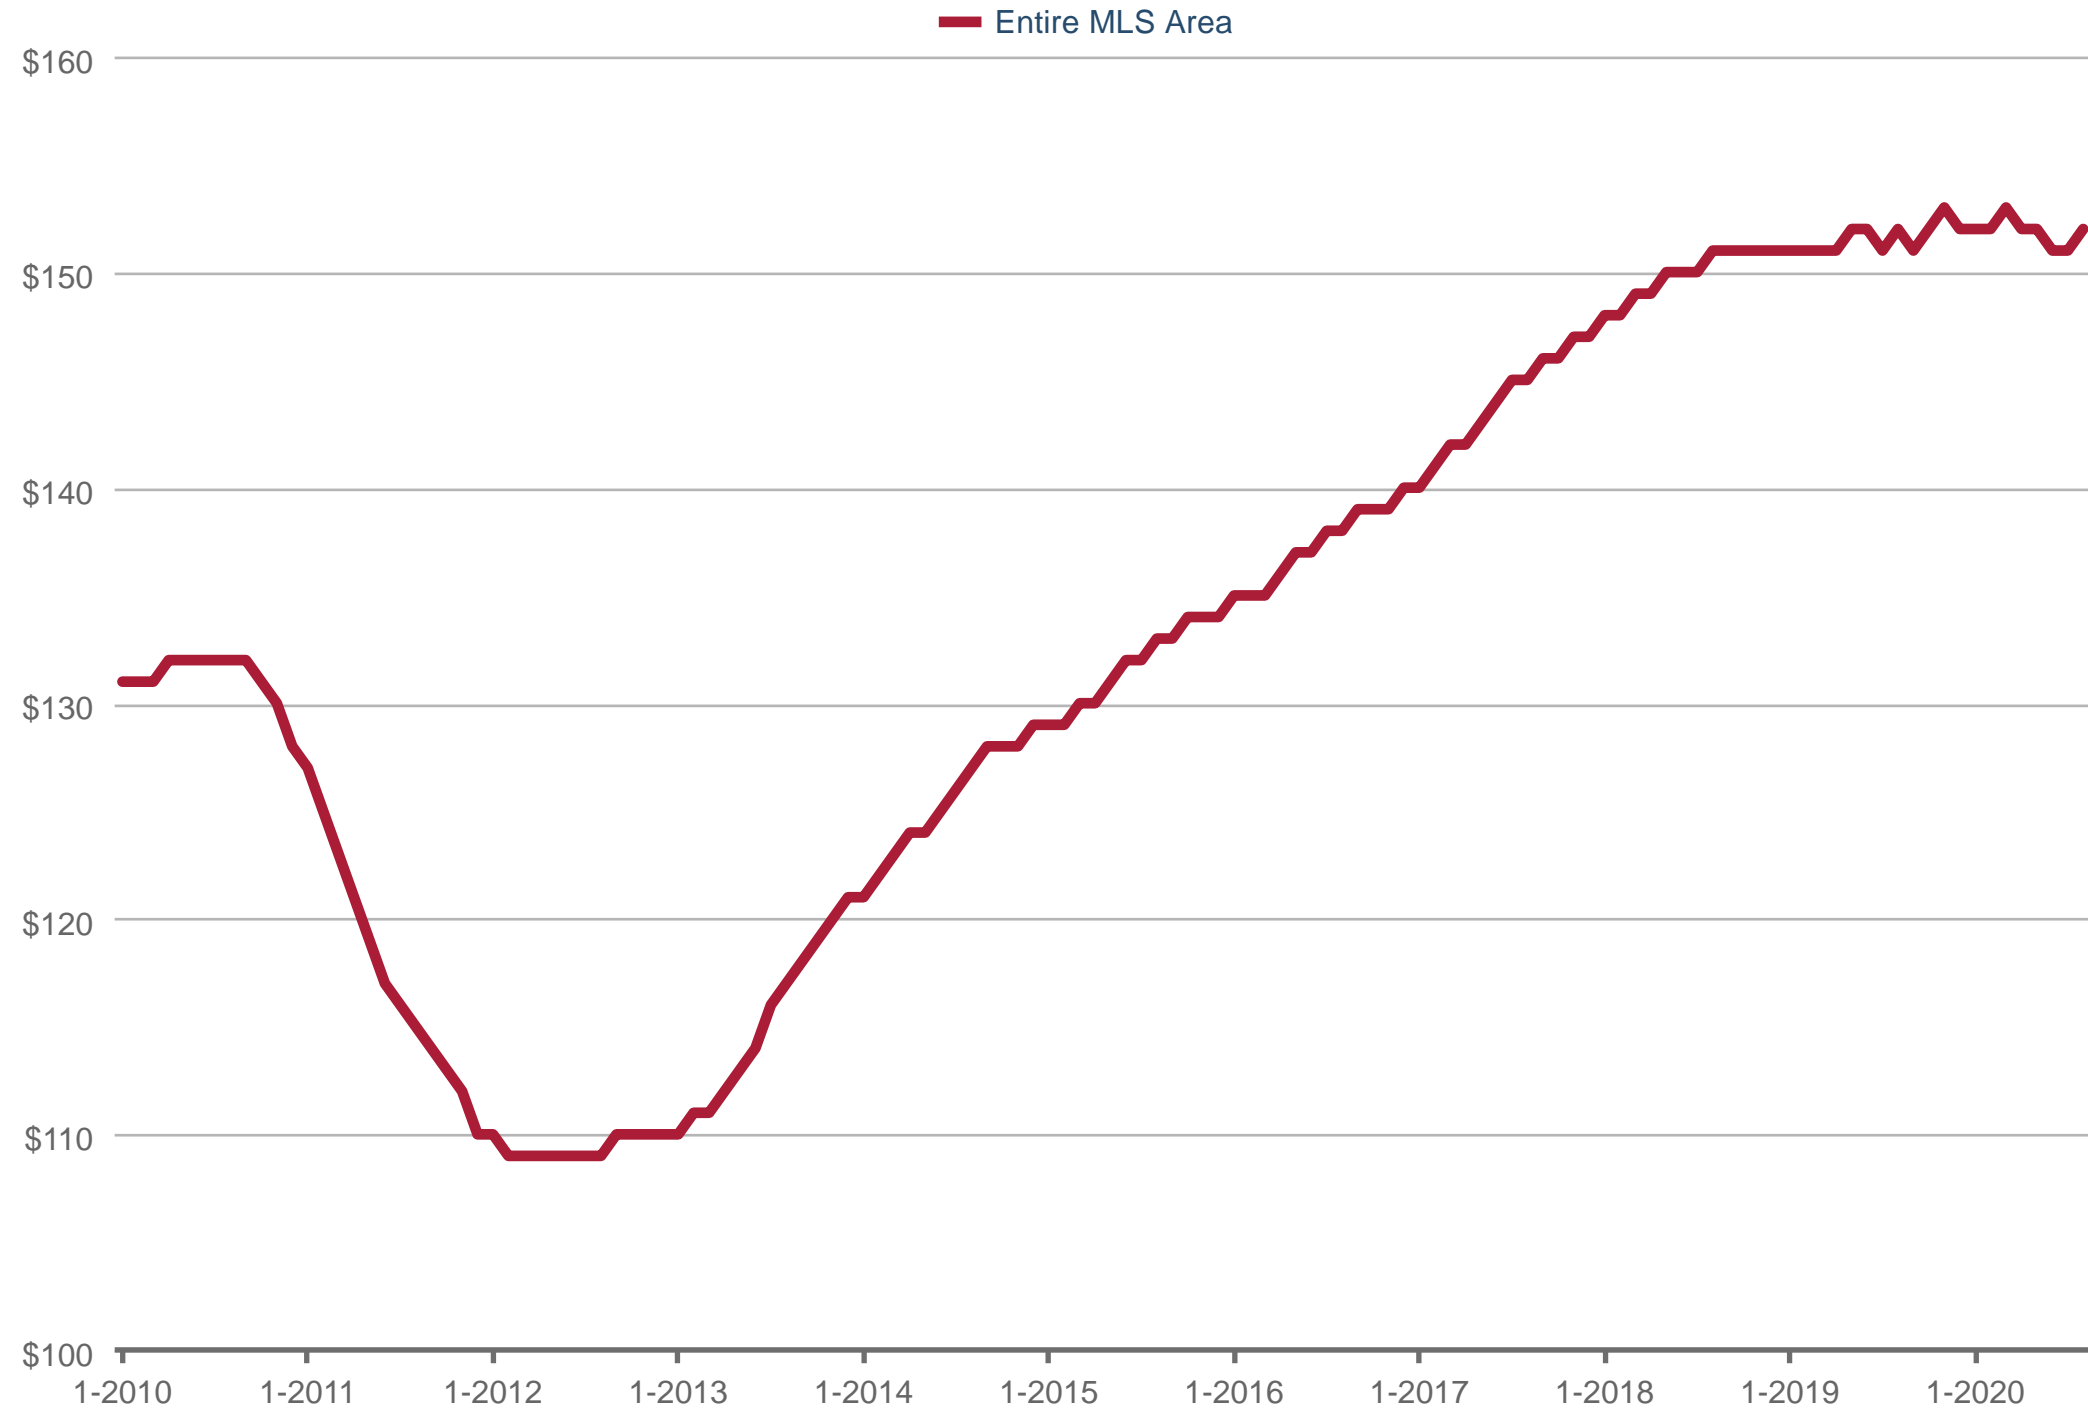

Average Price Per Square Foot

Entire MLS Area: Single Family

Each data point is 12 months of activity. Data is from September 28, 2020.

All data from MRED. Data deemed reliable but not guaranteed. InfoSparks © 2020 ShowingTime.