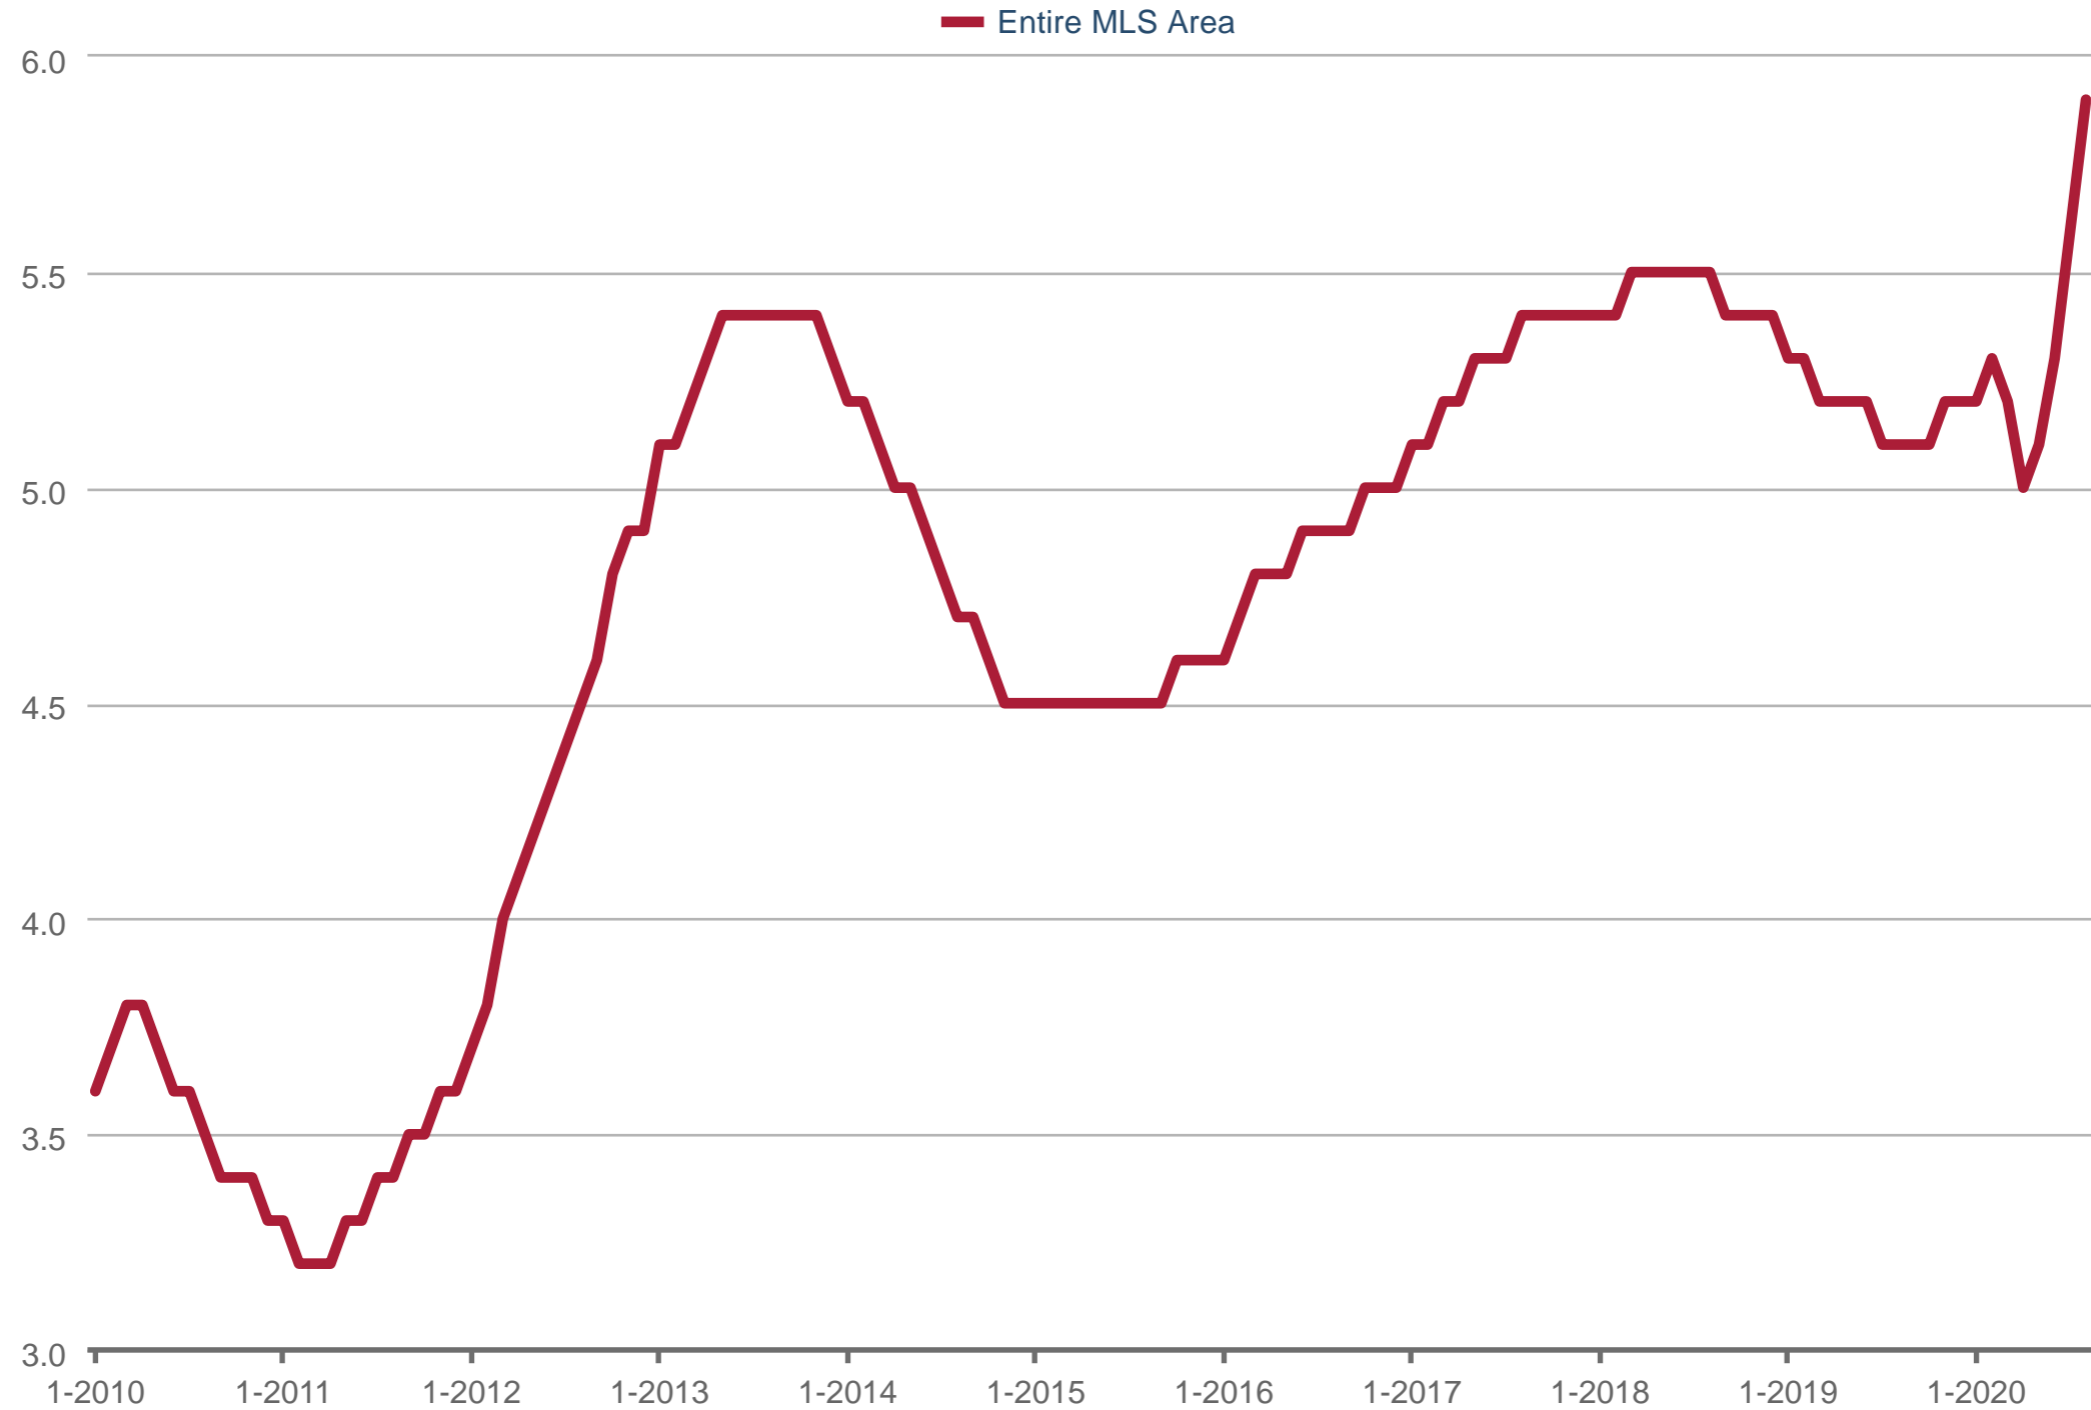

Showings Per Listing

Entire MLS Area: Single Family

Each data point is 12 months of activity. Data is from September 28, 2020.

All data from MRED. Data deemed reliable but not guaranteed. InfoSparks © 2020 ShowingTime.