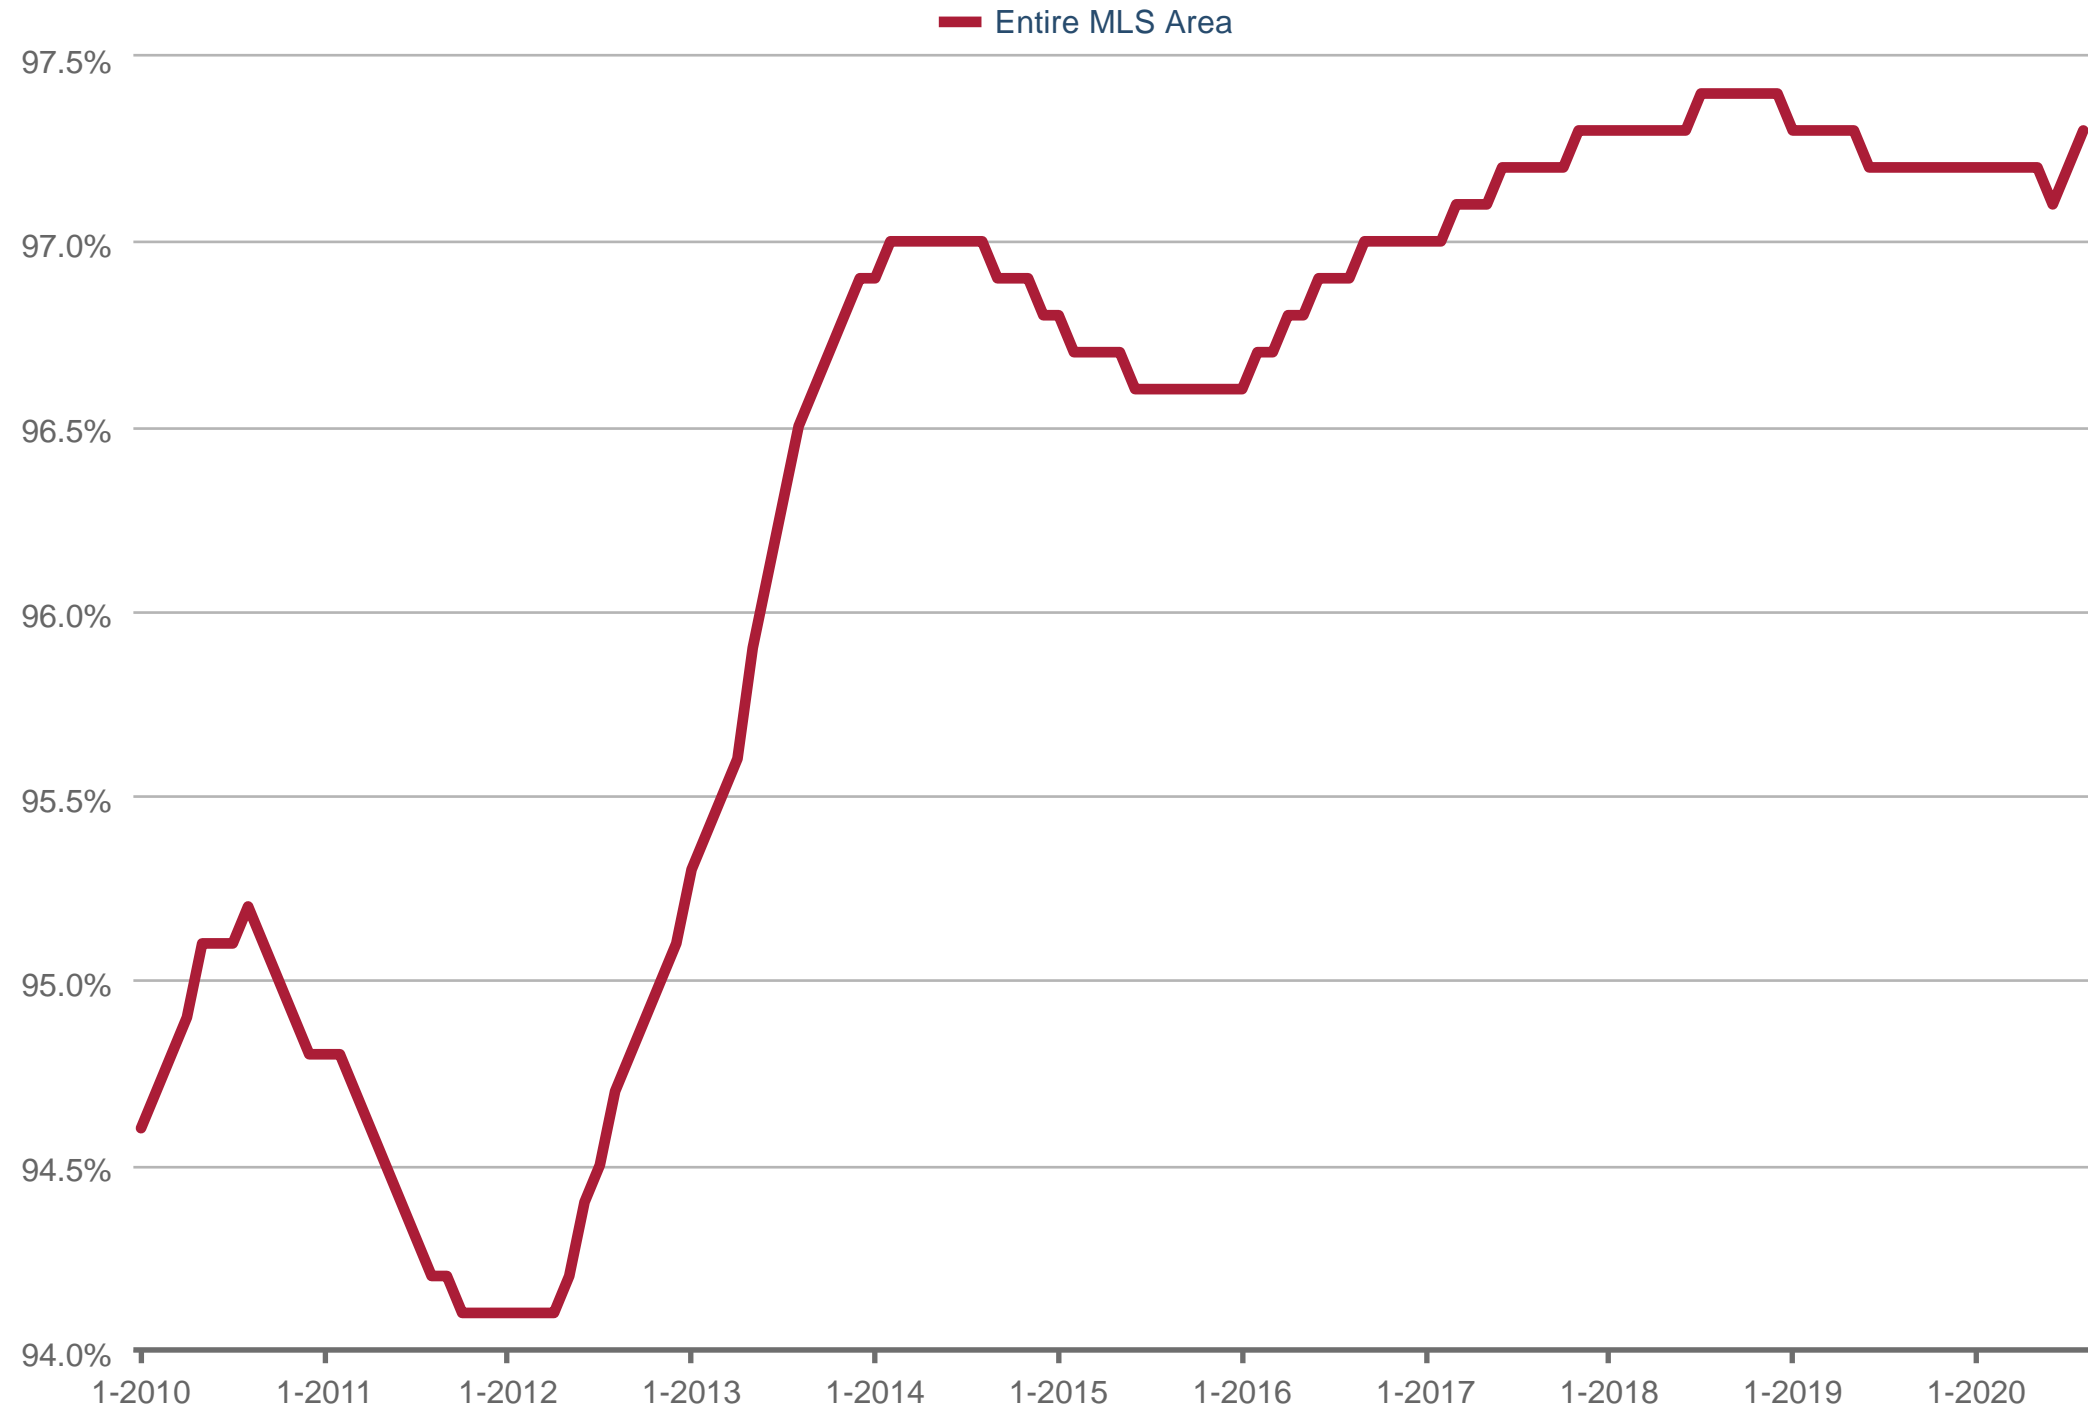

Average Percent of Last List Price

Entire MLS Area: Single Family

Each data point is 12 months of activity. Data is from September 28, 2020.

All data from MRED. Data deemed reliable but not guaranteed. InfoSparks © 2020 ShowingTime.