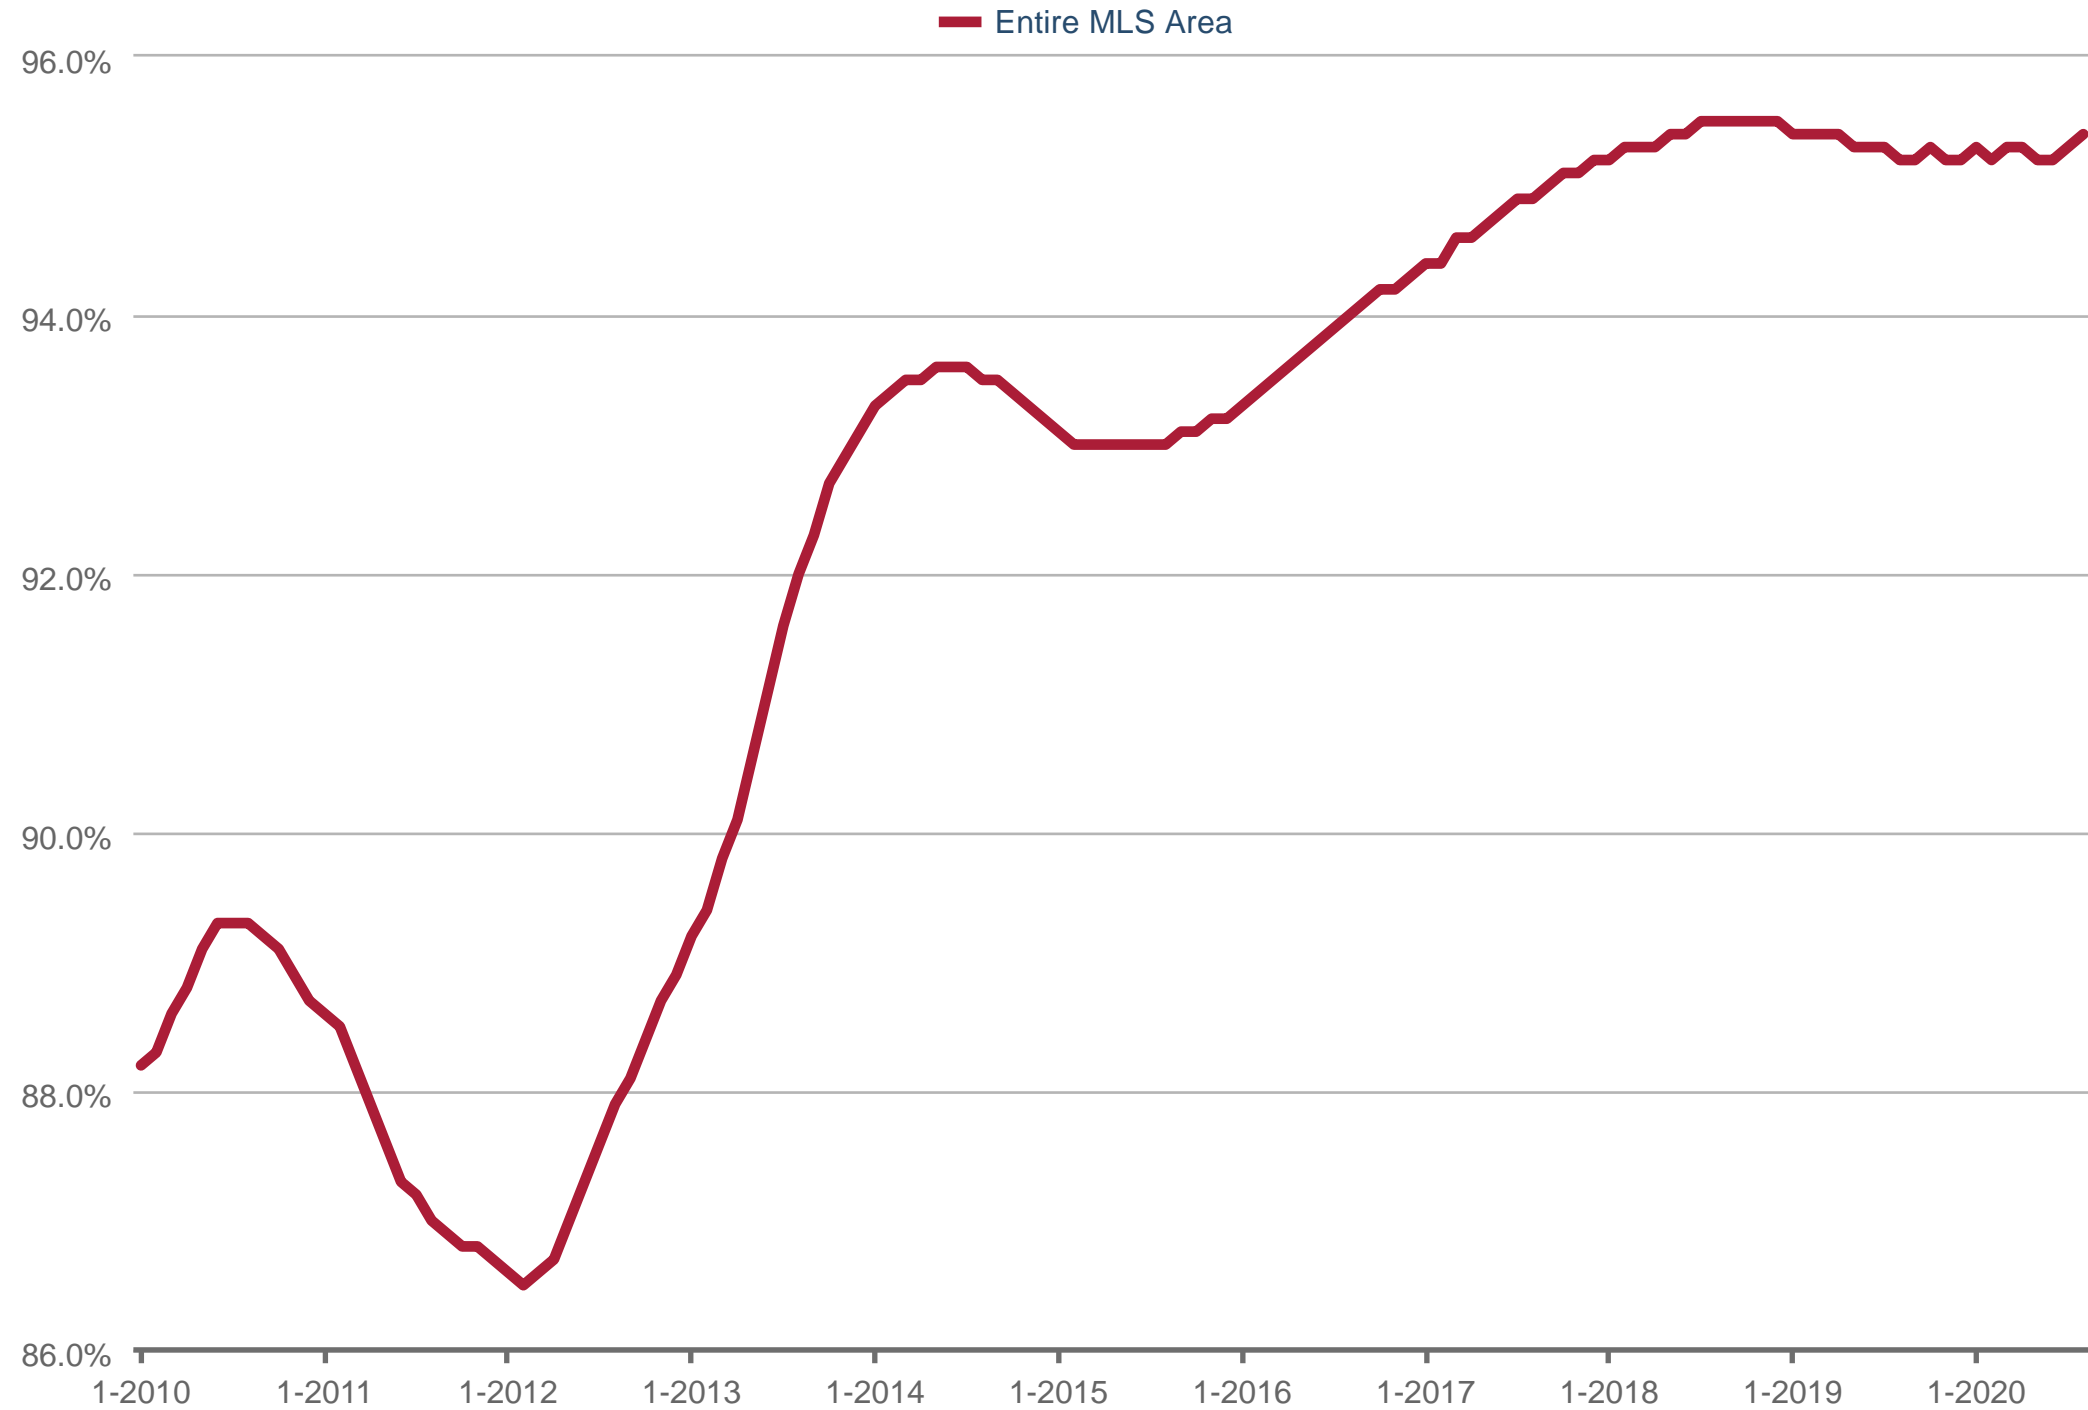

### Average Percent of Original Price

Entire MLS Area: Single Family

Each data point is 12 months of activity. Data is from September 28, 2020.

All data from MRED. Data deemed reliable but not guaranteed. InfoSparks © 2020 ShowingTime.