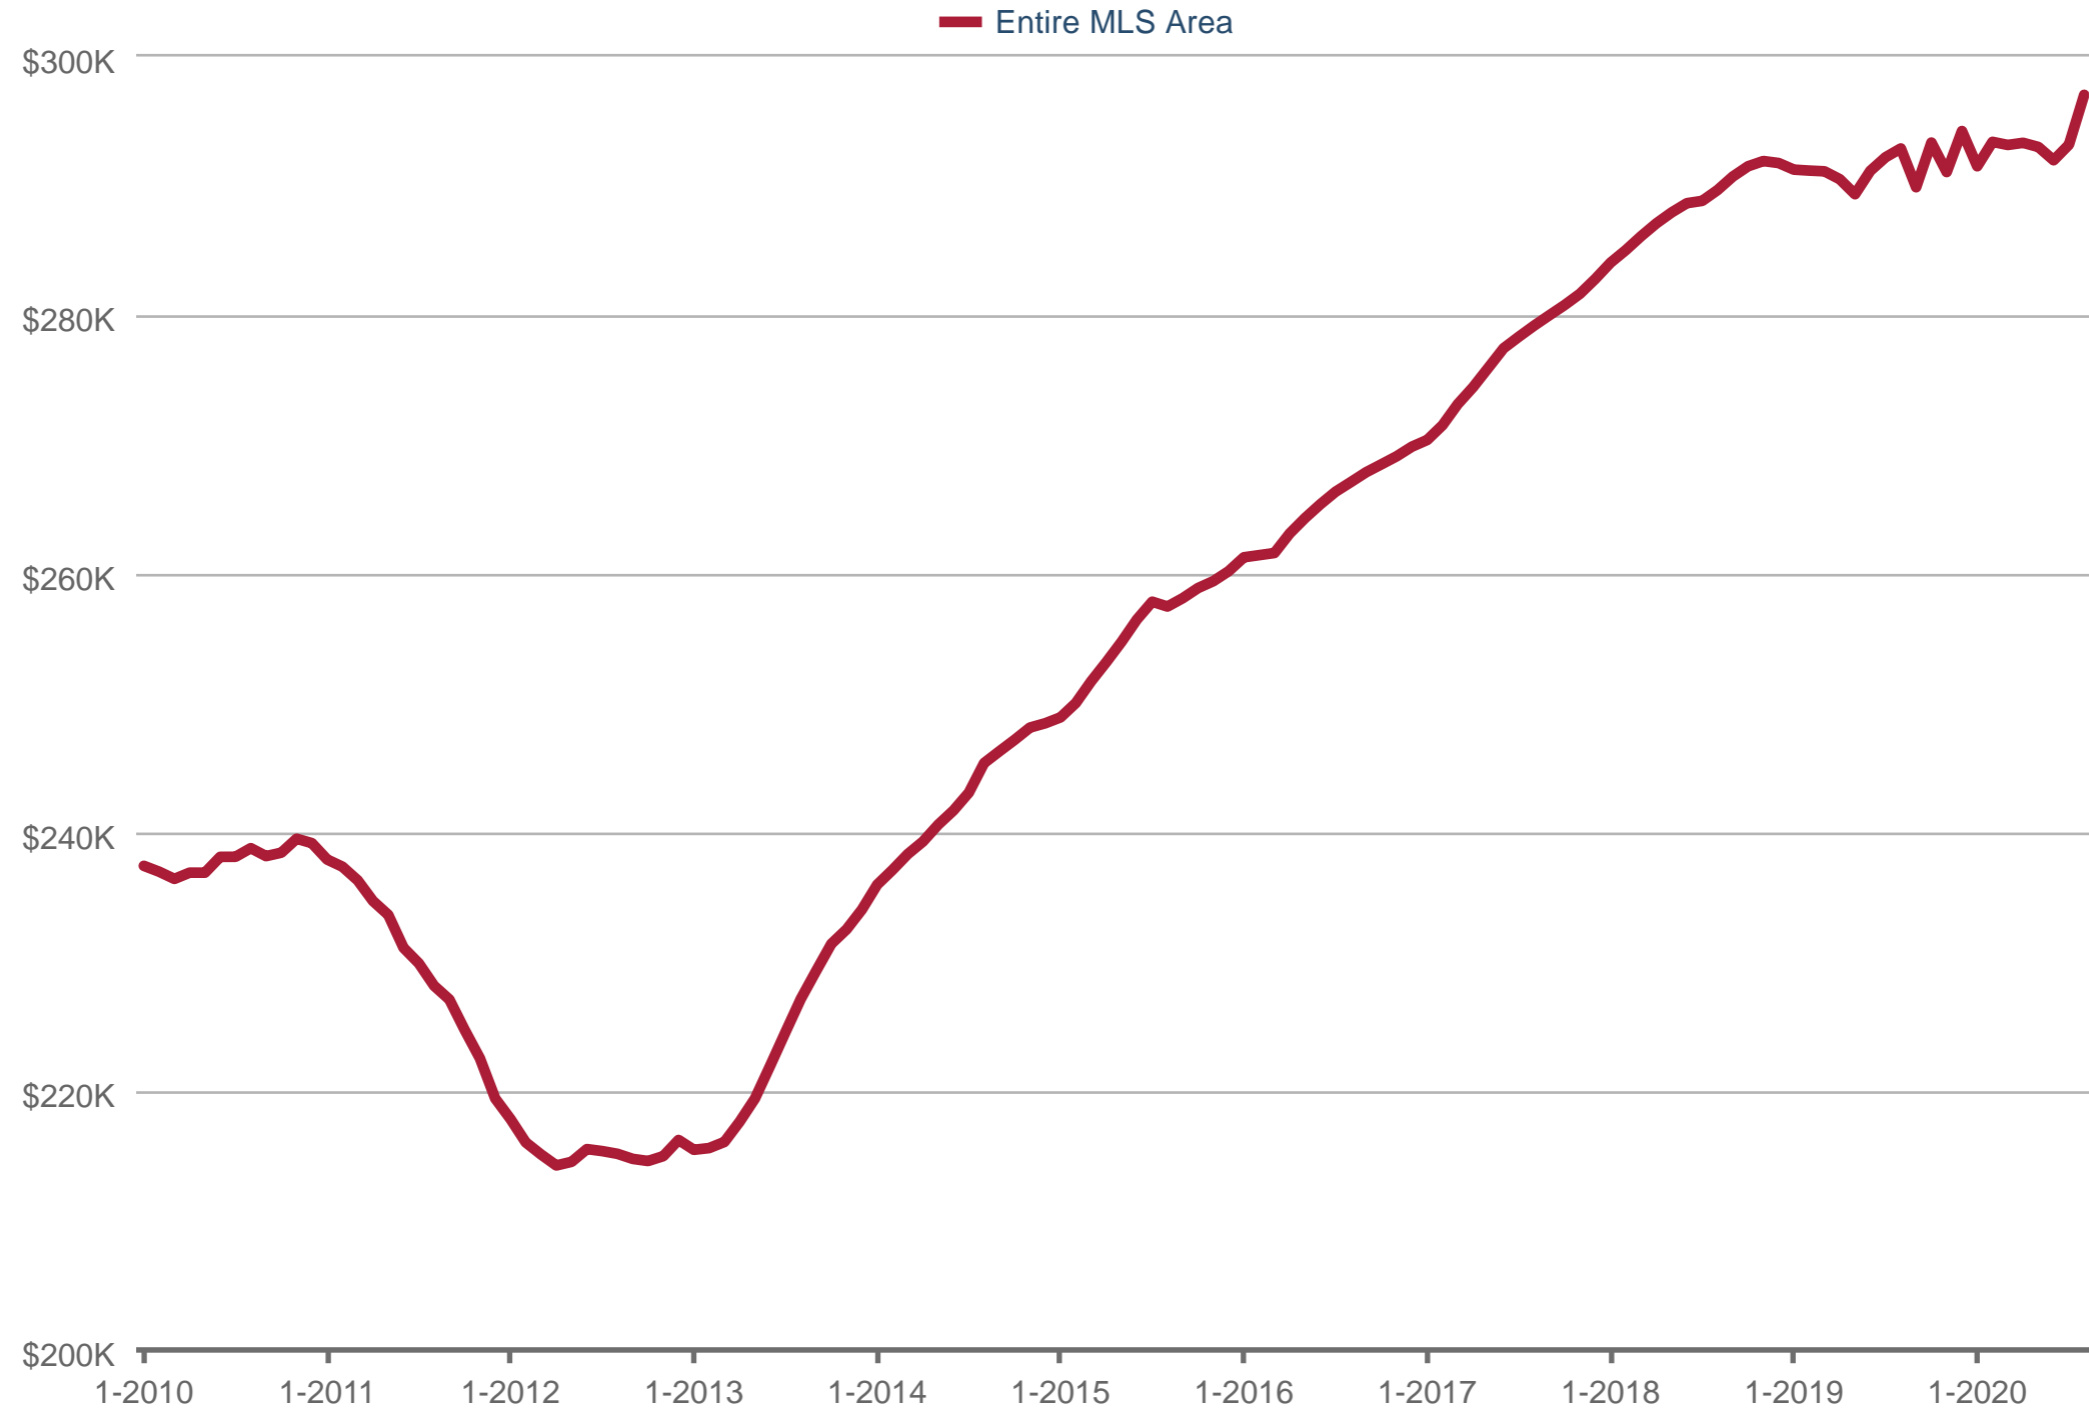

Average Sales Price

Entire MLS Area: Single Family

Each data point is 12 months of activity. Data is from September 28, 2020.

All data from MRED. Data deemed reliable but not guaranteed. InfoSparks © 2020 ShowingTime.