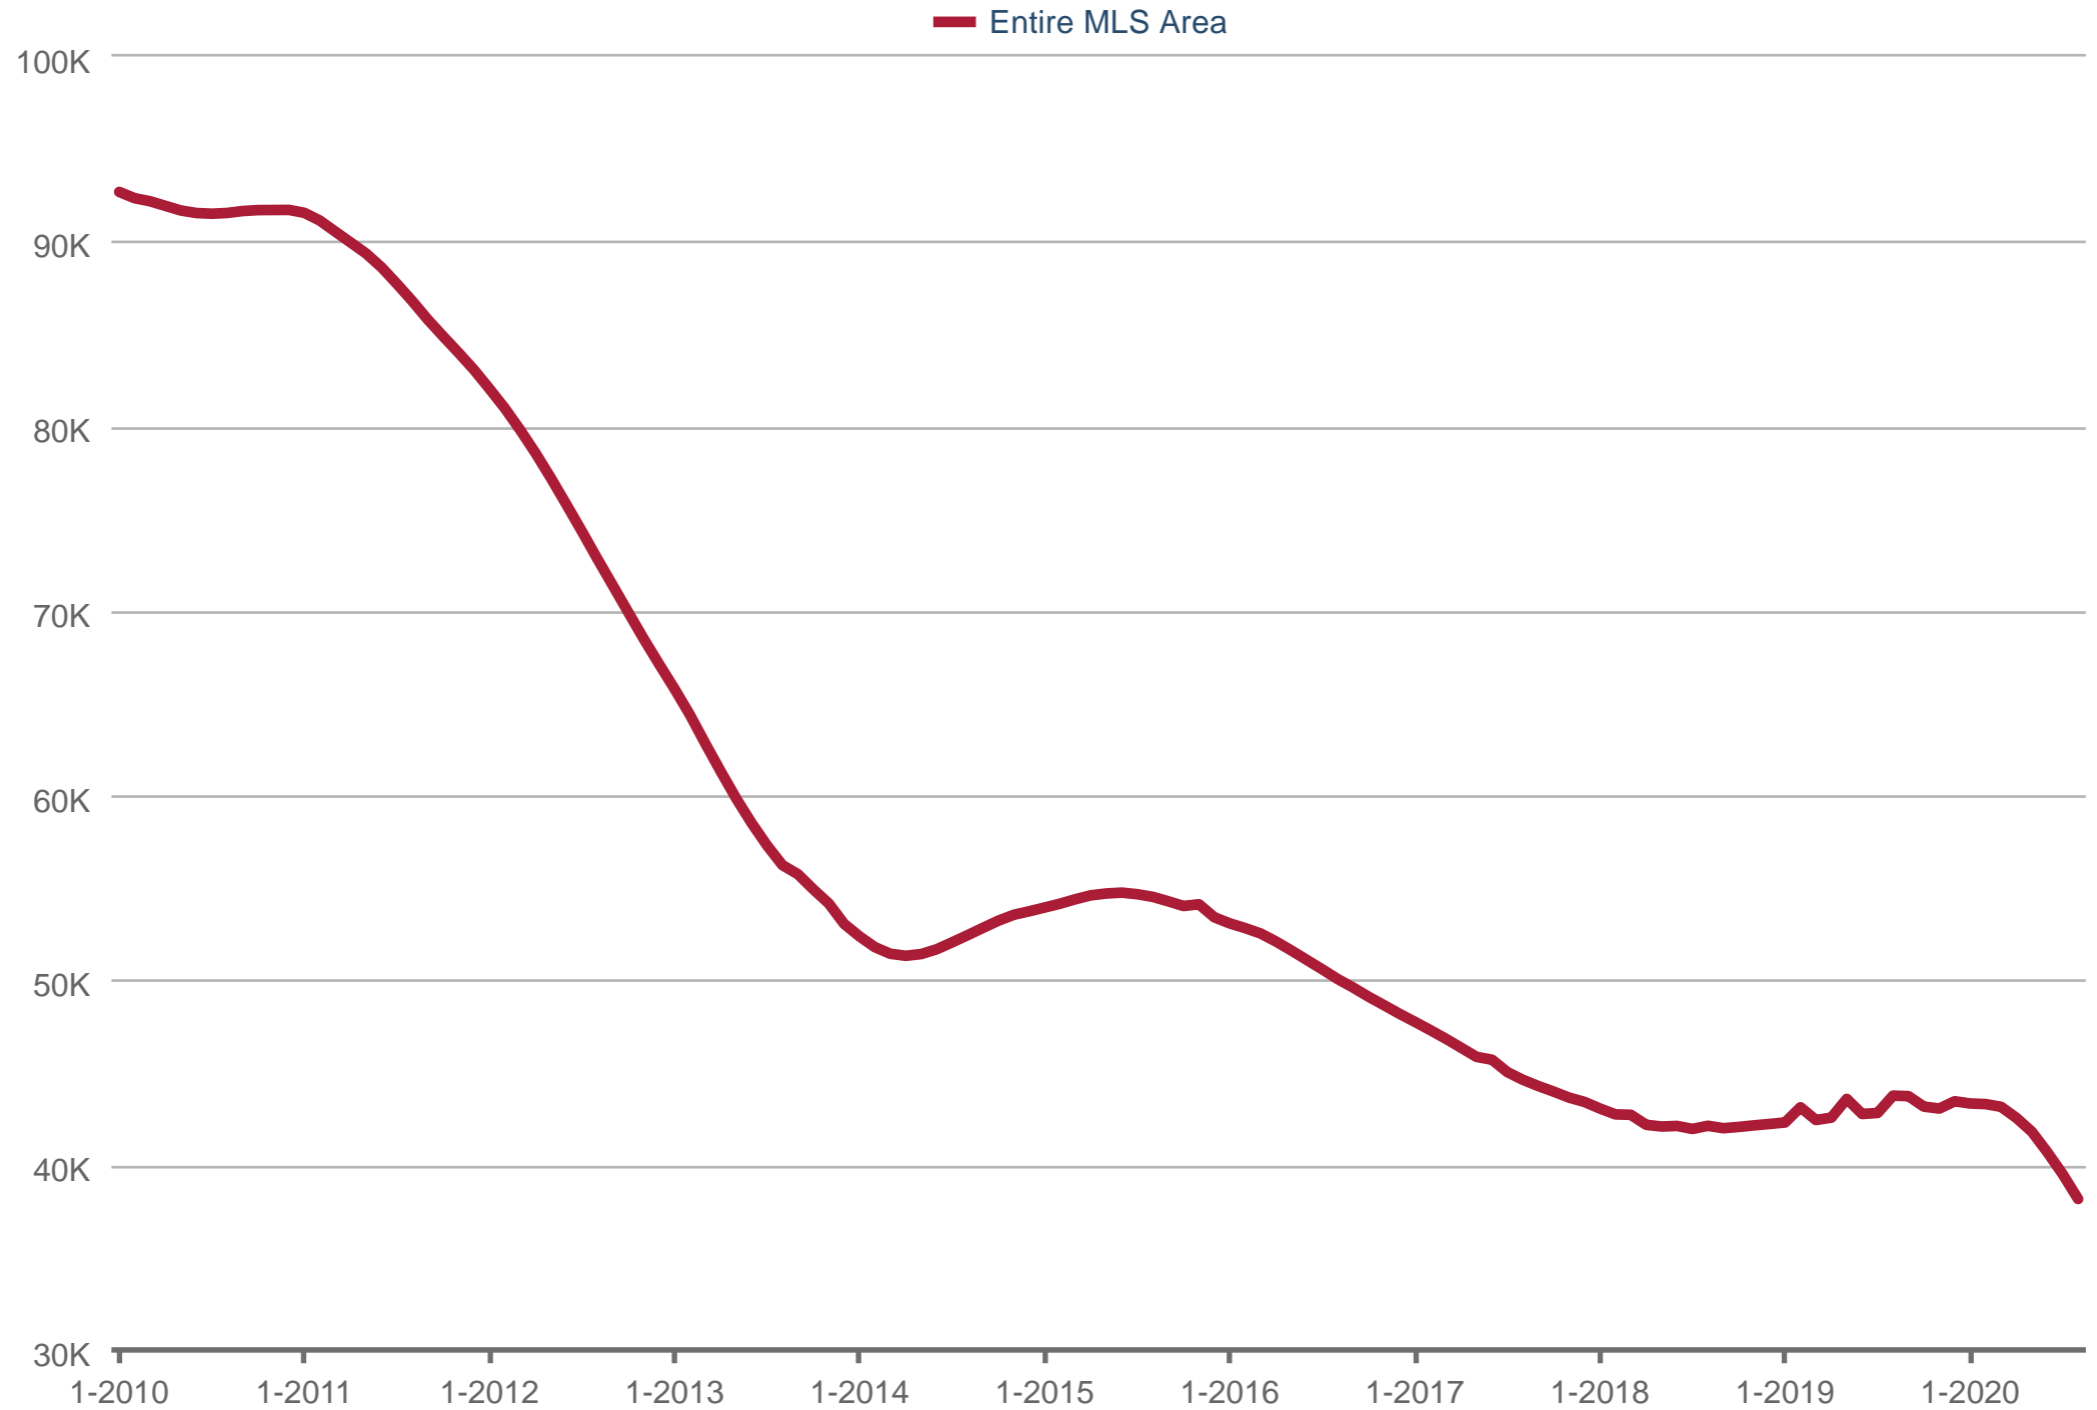

Homes for Sale

Entire MLS Area: Single Family

Each data point is 12 months of activity. Data is from September 28, 2020.

All data from MRED. Data deemed reliable but not guaranteed. InfoSparks © 2020 ShowingTime.