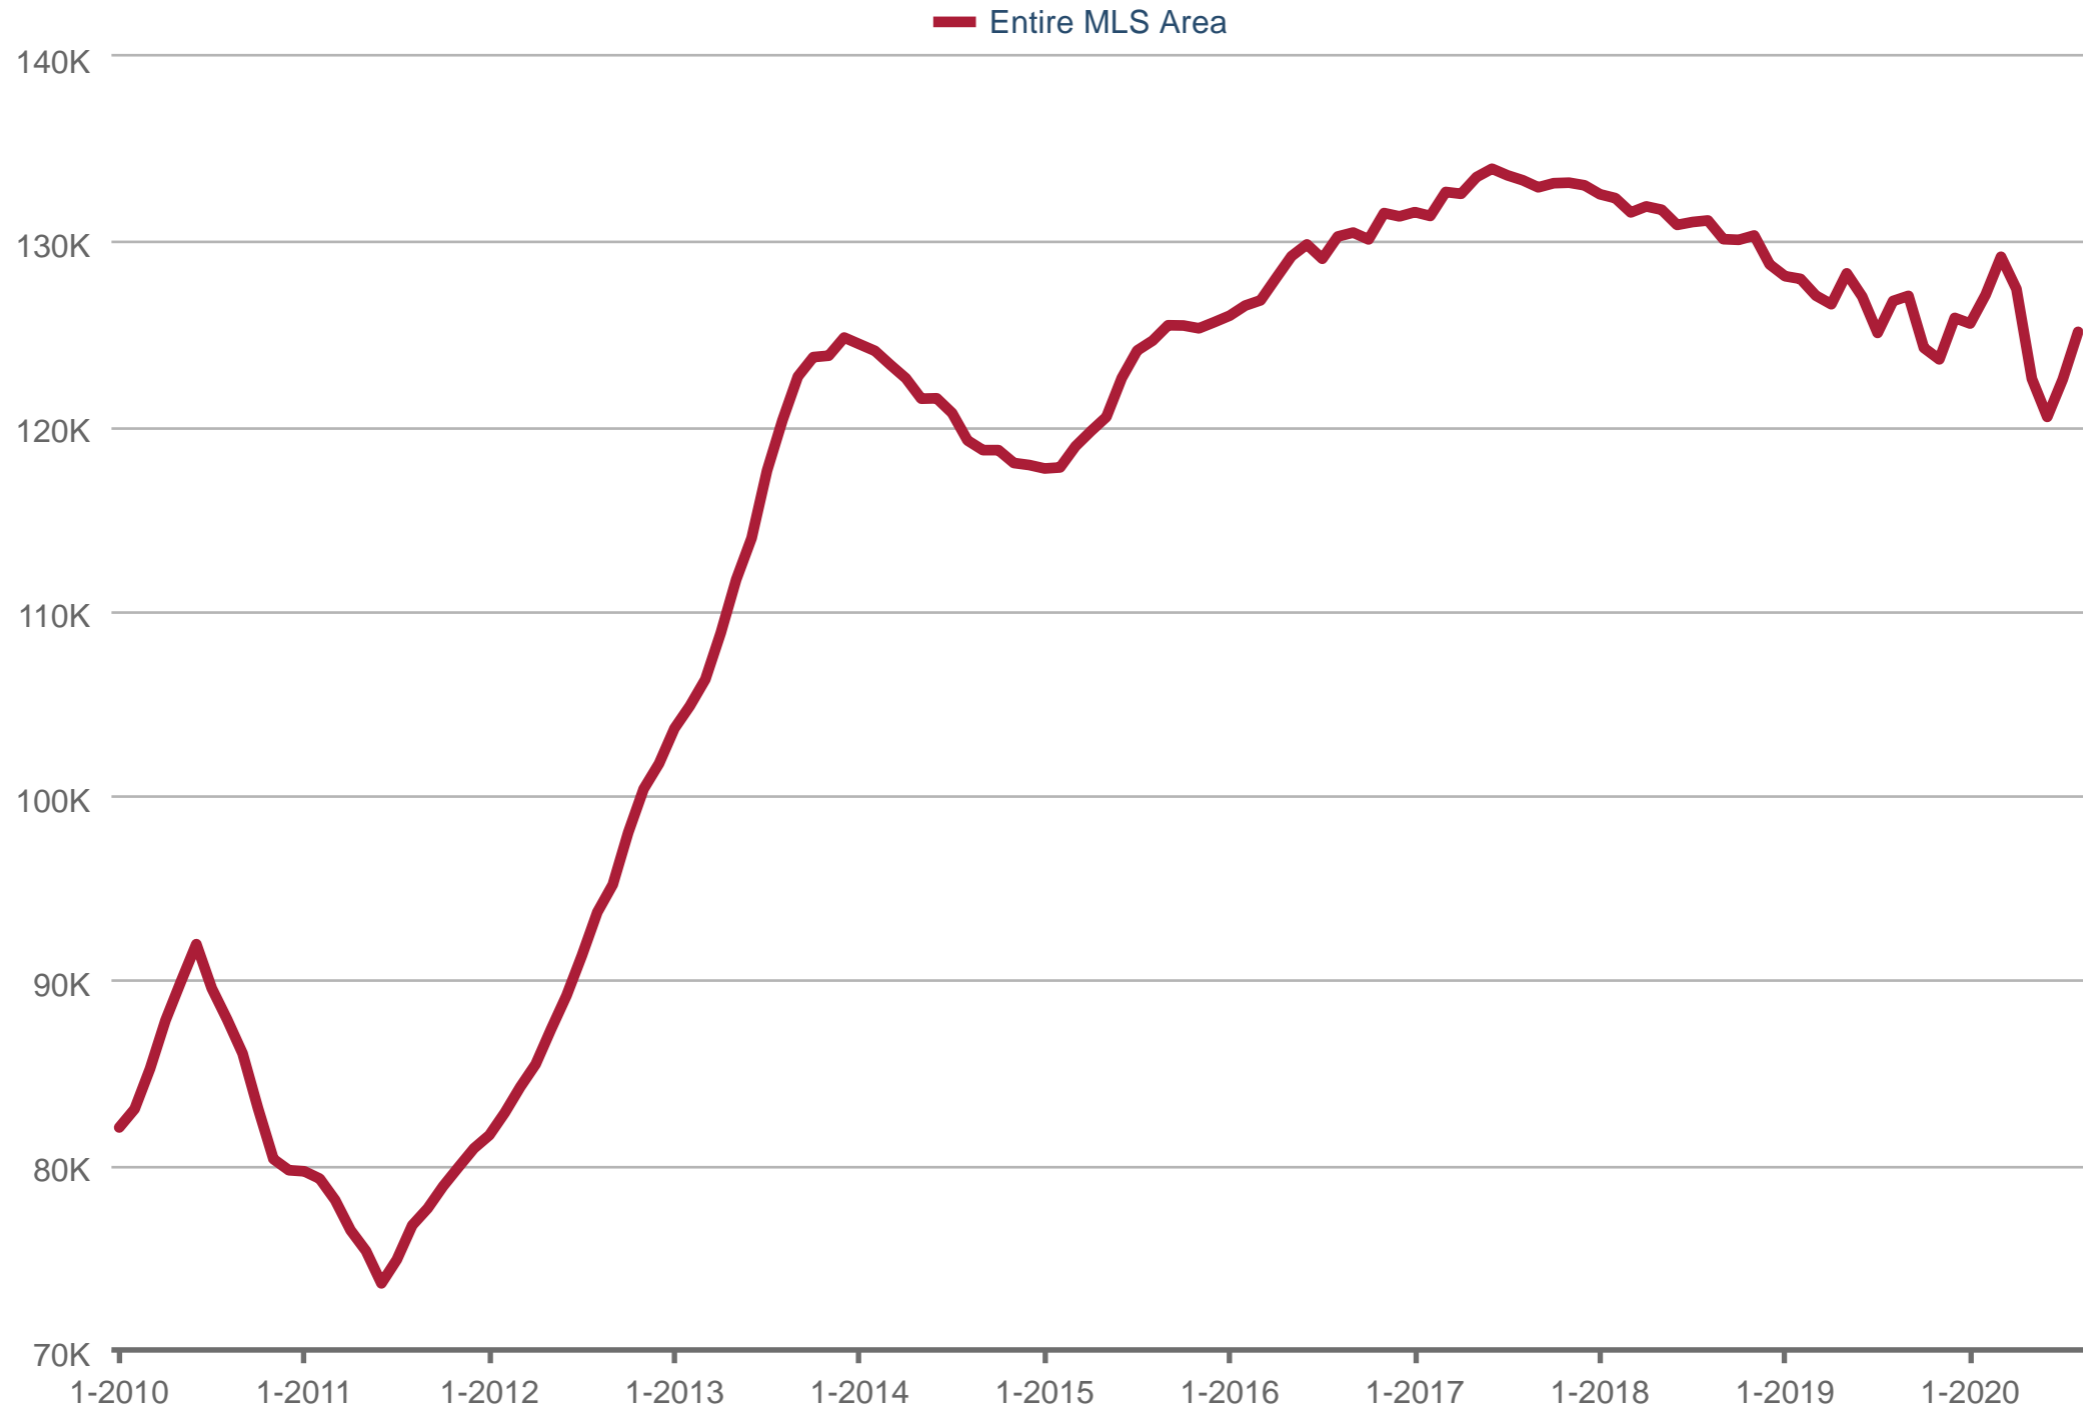

### Closed Sales

Entire MLS Area: Single Family

Each data point is 12 months of activity. Data is from September 28, 2020.

All data from MRED. Data deemed reliable but not guaranteed. InfoSparks © 2020 ShowingTime.