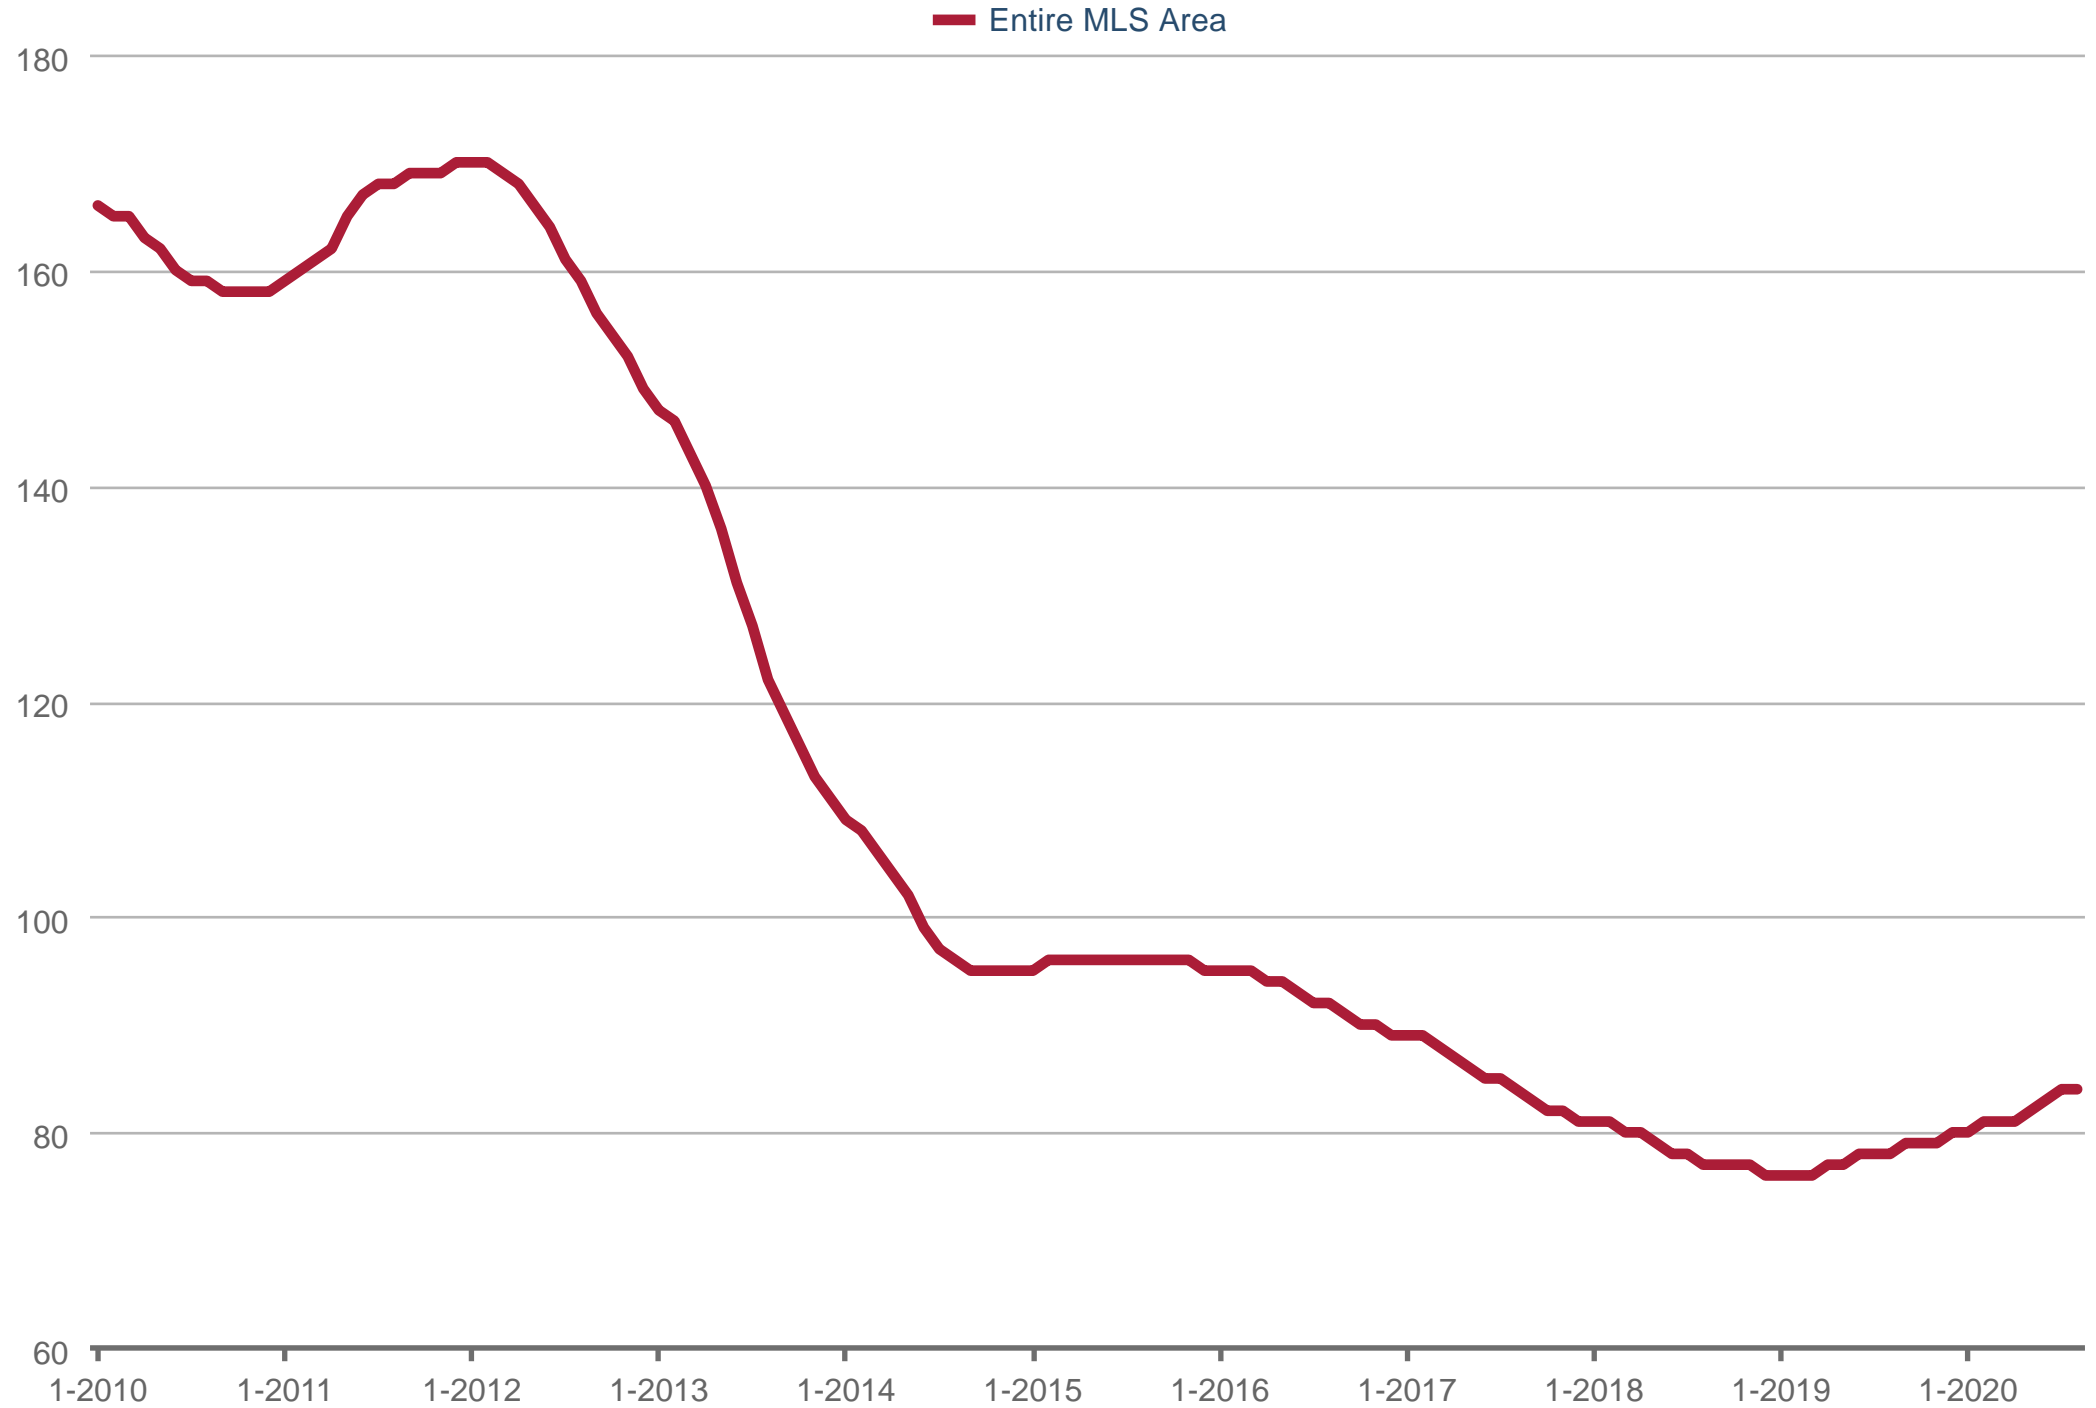

Average Market Time

Entire MLS Area: Single Family

Each data point is 12 months of activity. Data is from September 28, 2020.

All data from MRED. Data deemed reliable but not guaranteed. InfoSparks © 2020 ShowingTime.