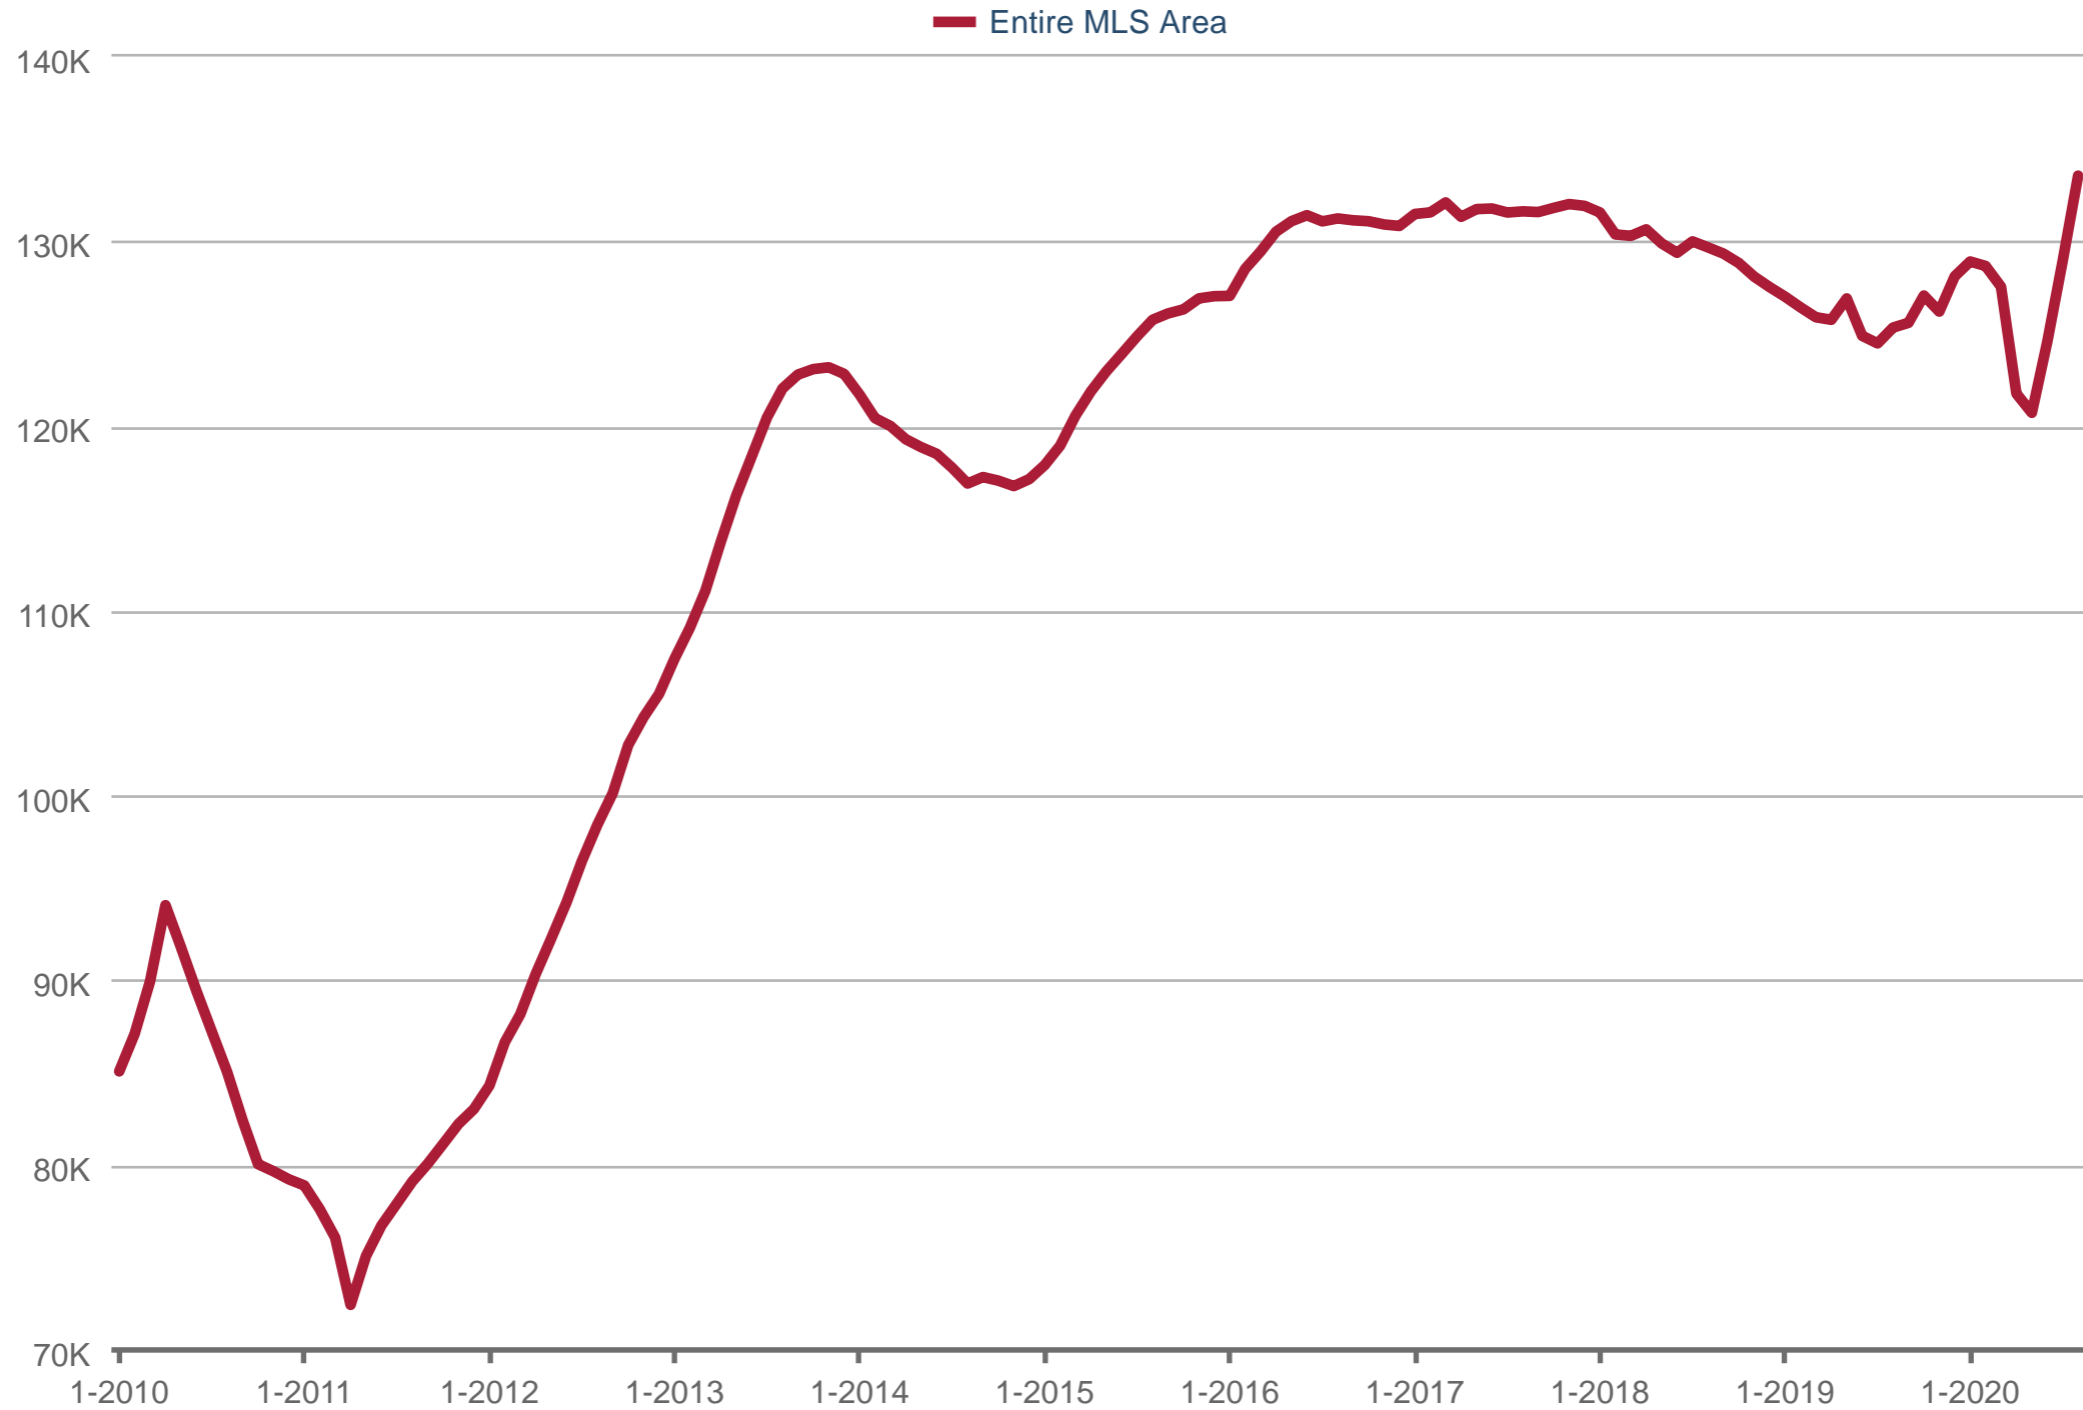

### Under Contract

Entire MLS Area: Single Family

Each data point is 12 months of activity. Data is from September 28, 2020.

All data from MRED. Data deemed reliable but not guaranteed. InfoSparks © 2020 ShowingTime.