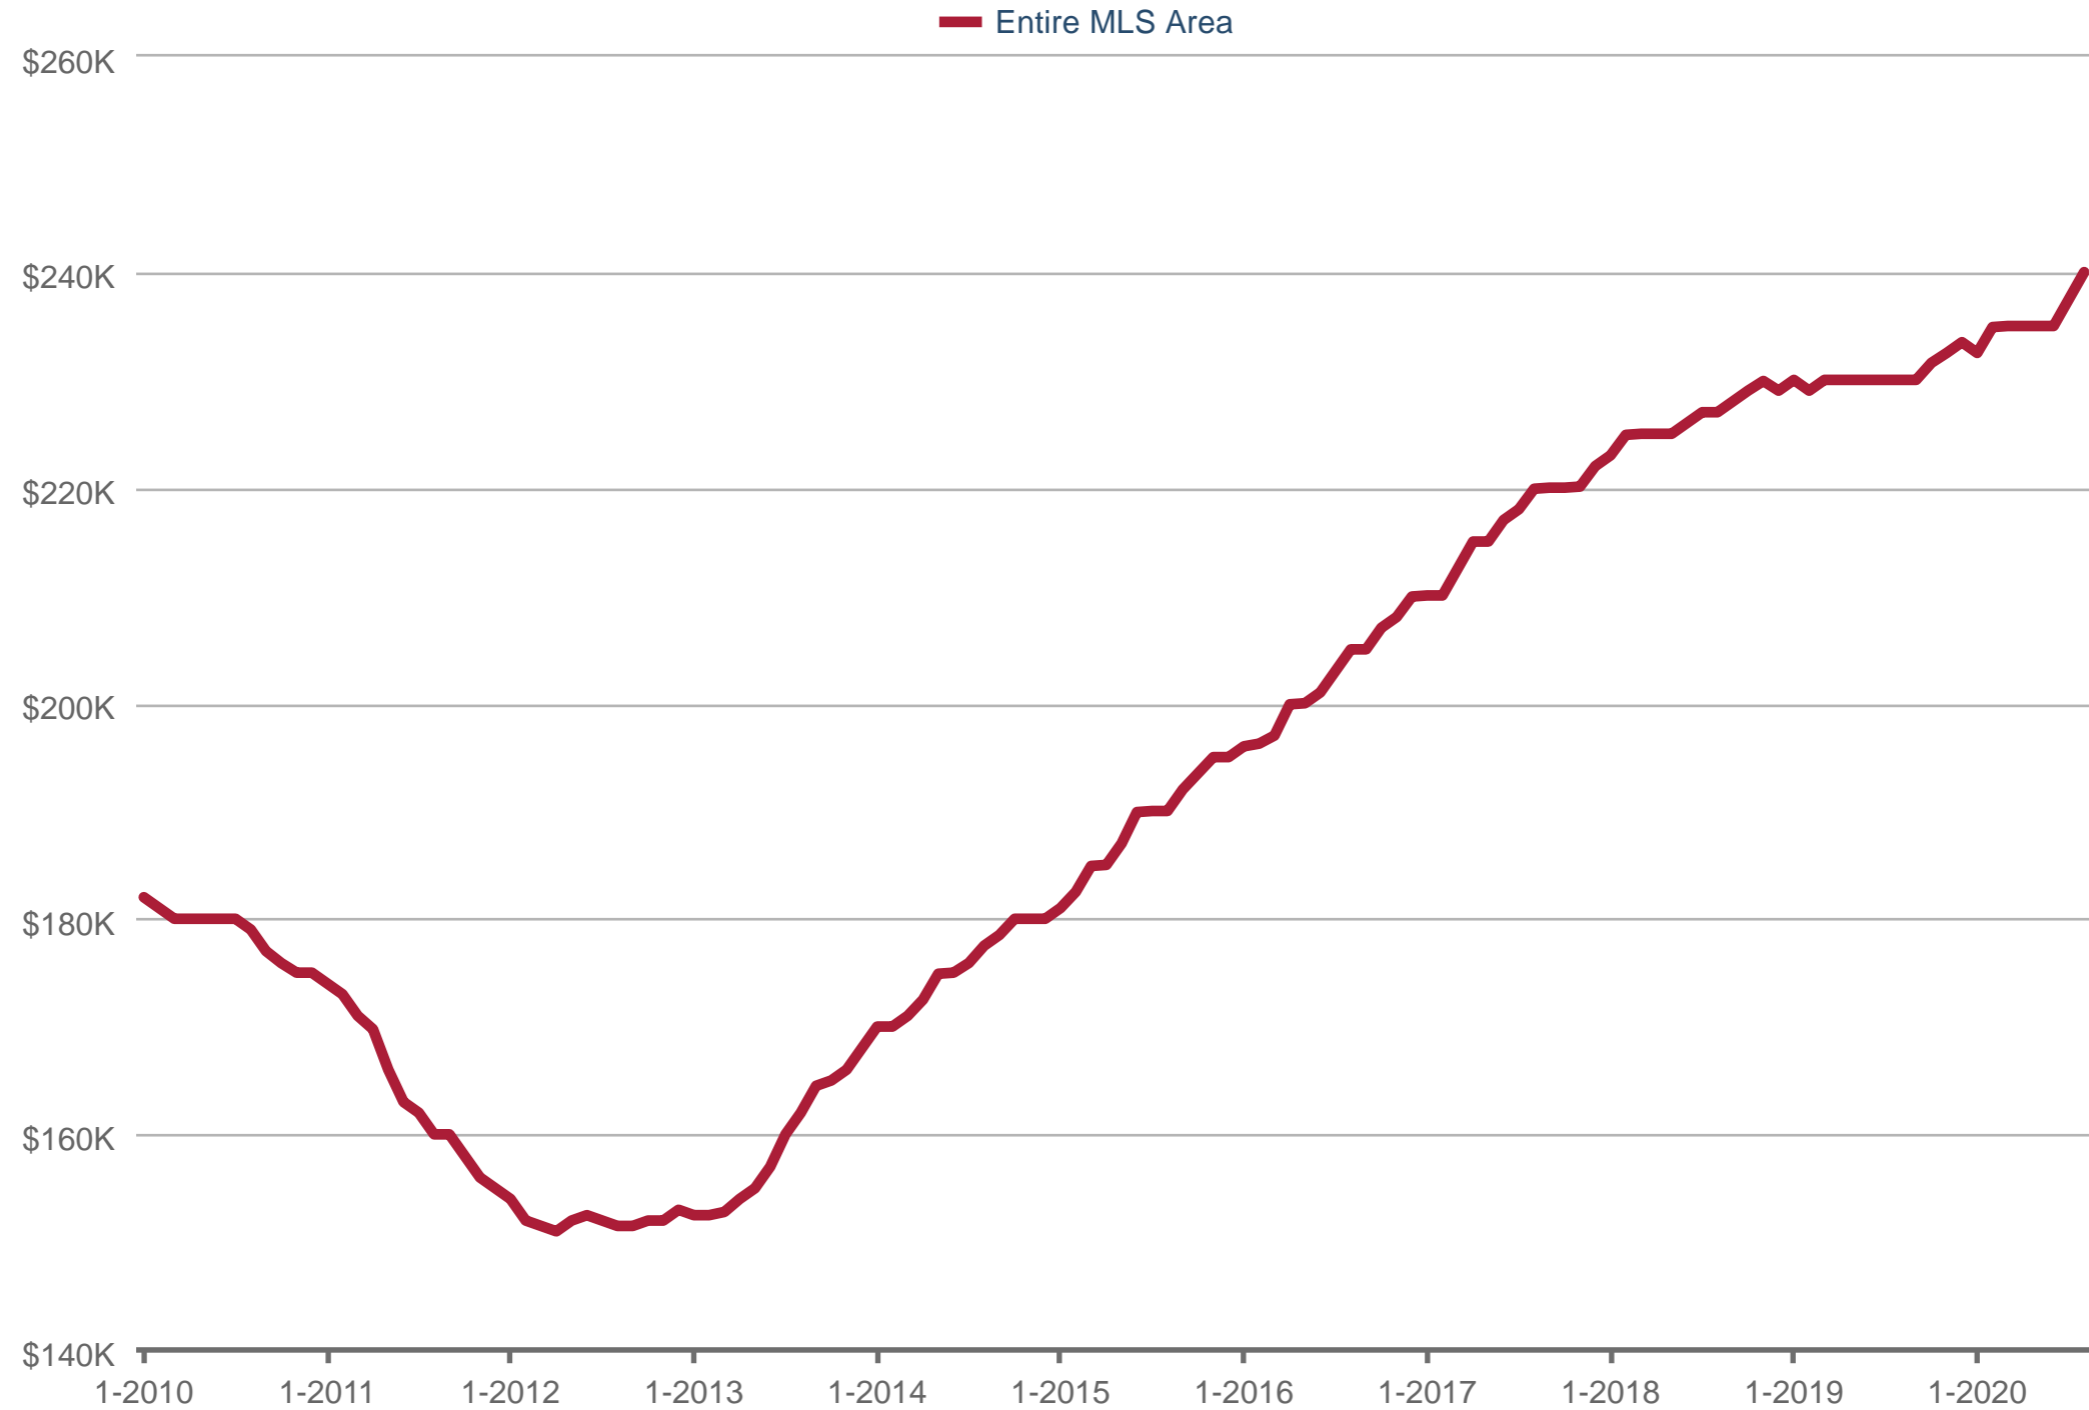

Median Sales Price

Entire MLS Area: Single Family

Each data point is 12 months of activity. Data is from September 28, 2020.

All data from MRED. Data deemed reliable but not guaranteed. InfoSparks © 2020 ShowingTime.