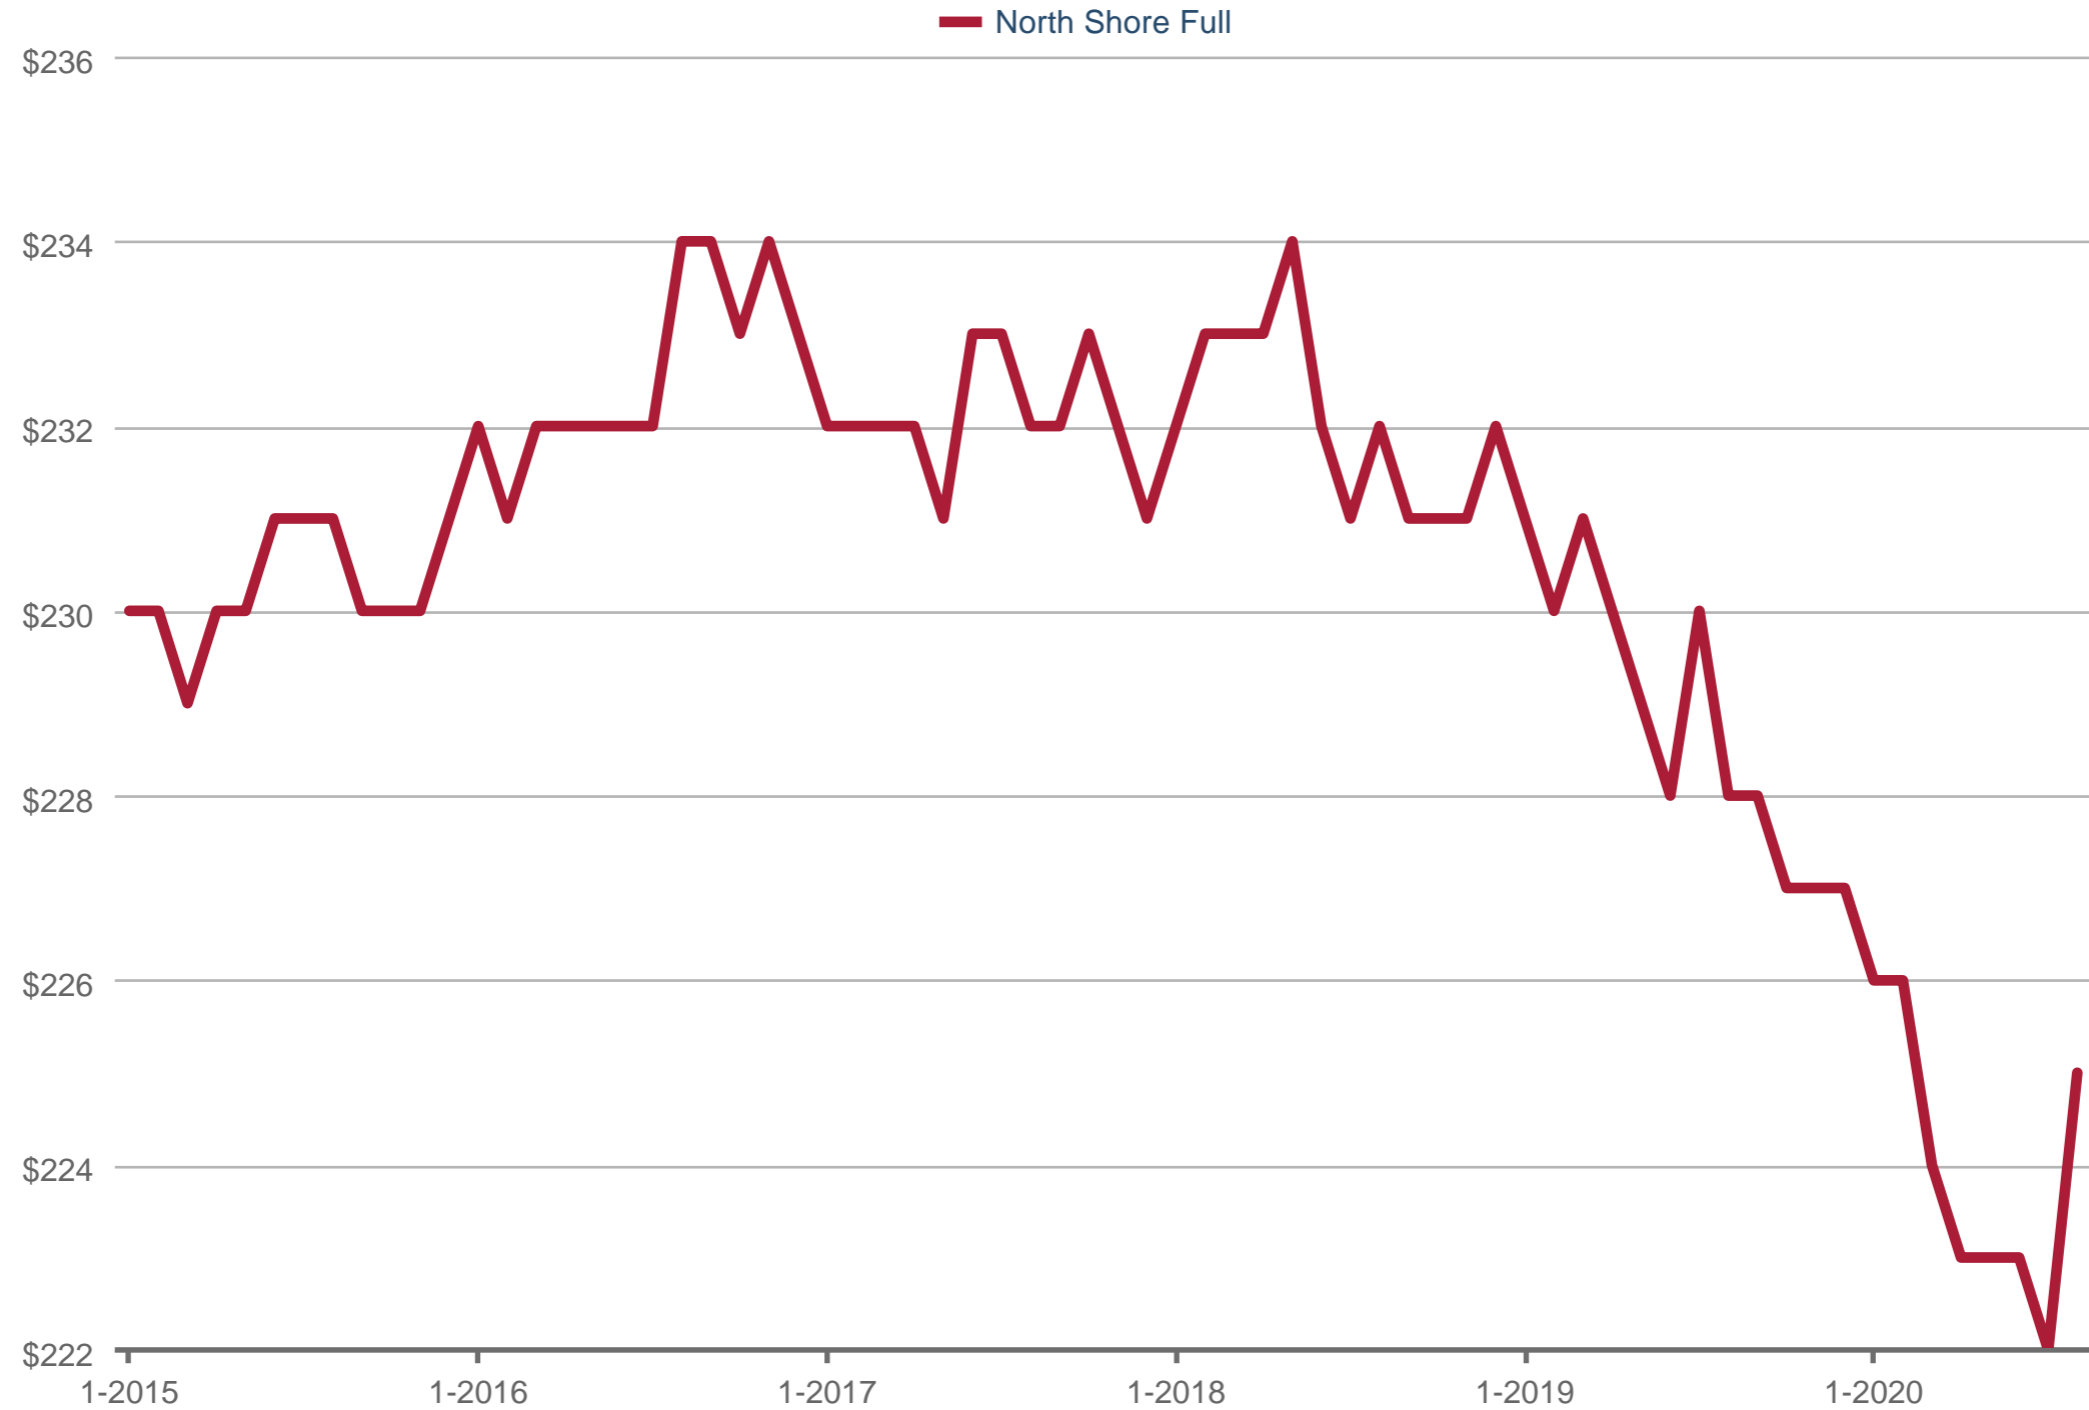

### Average Price Per Square Foot

North Shore Full\*: Single Family

Each data point is 12 months of activity. Data is from September 28, 2020.

\* User-defined area. All data from MRED. Data deemed reliable but not guaranteed. InfoSparks © 2020 ShowingTime.