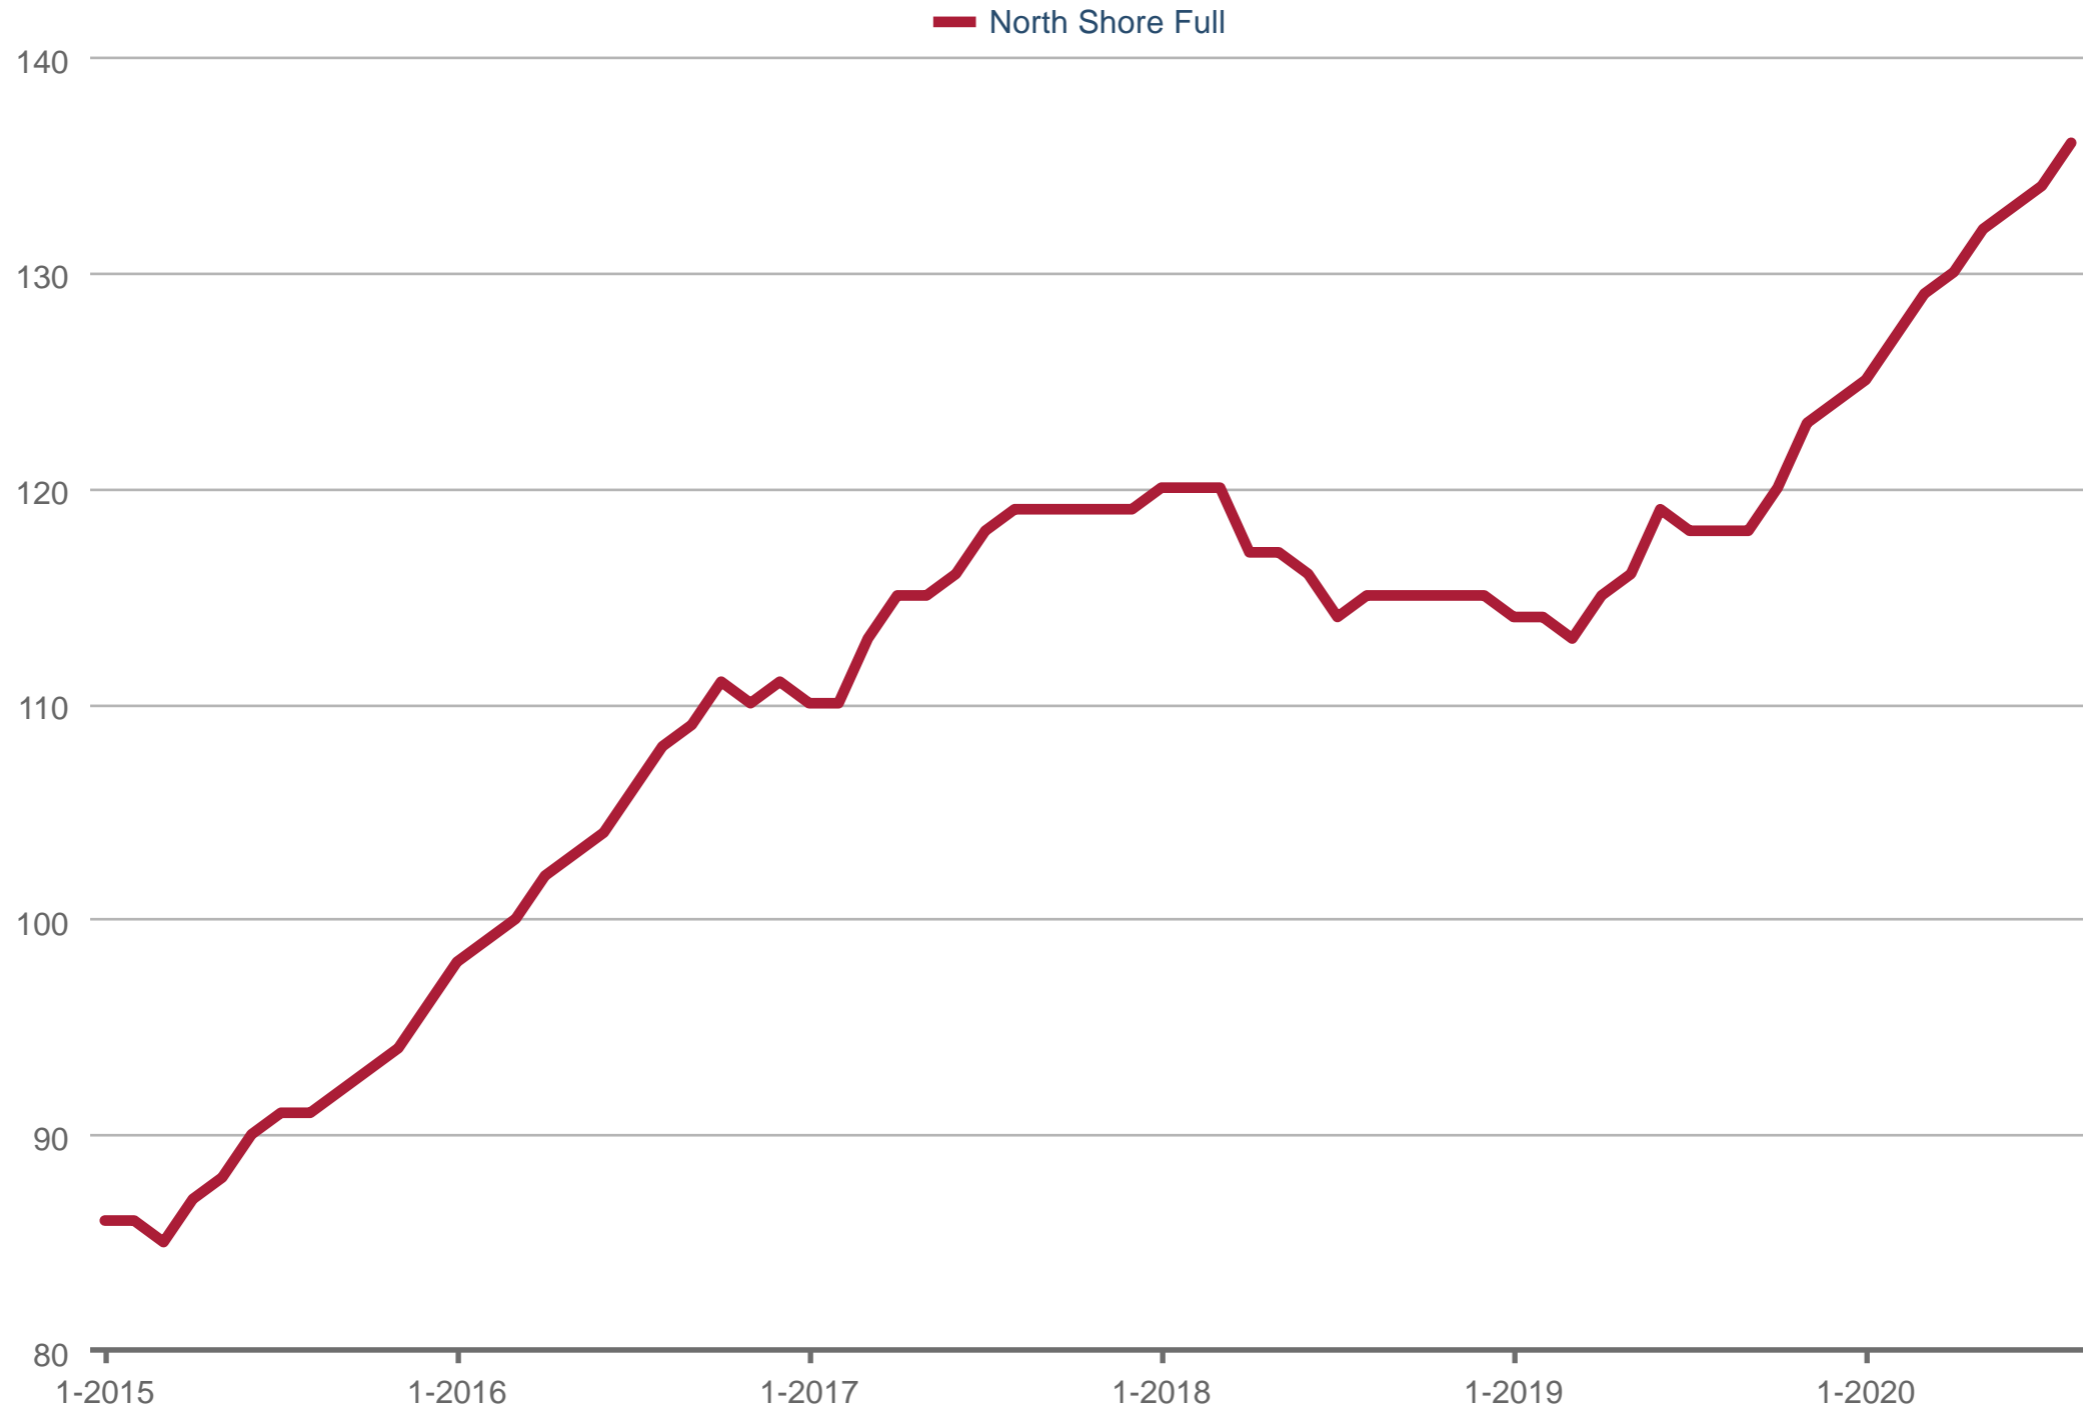

Average Market Time

North Shore Full*: Single Family

Each data point is 12 months of activity. Data is from September 28, 2020.

* User-defined area. All data from MRED. Data deemed reliable but not guaranteed. InfoSparks © 2020 ShowingTime.