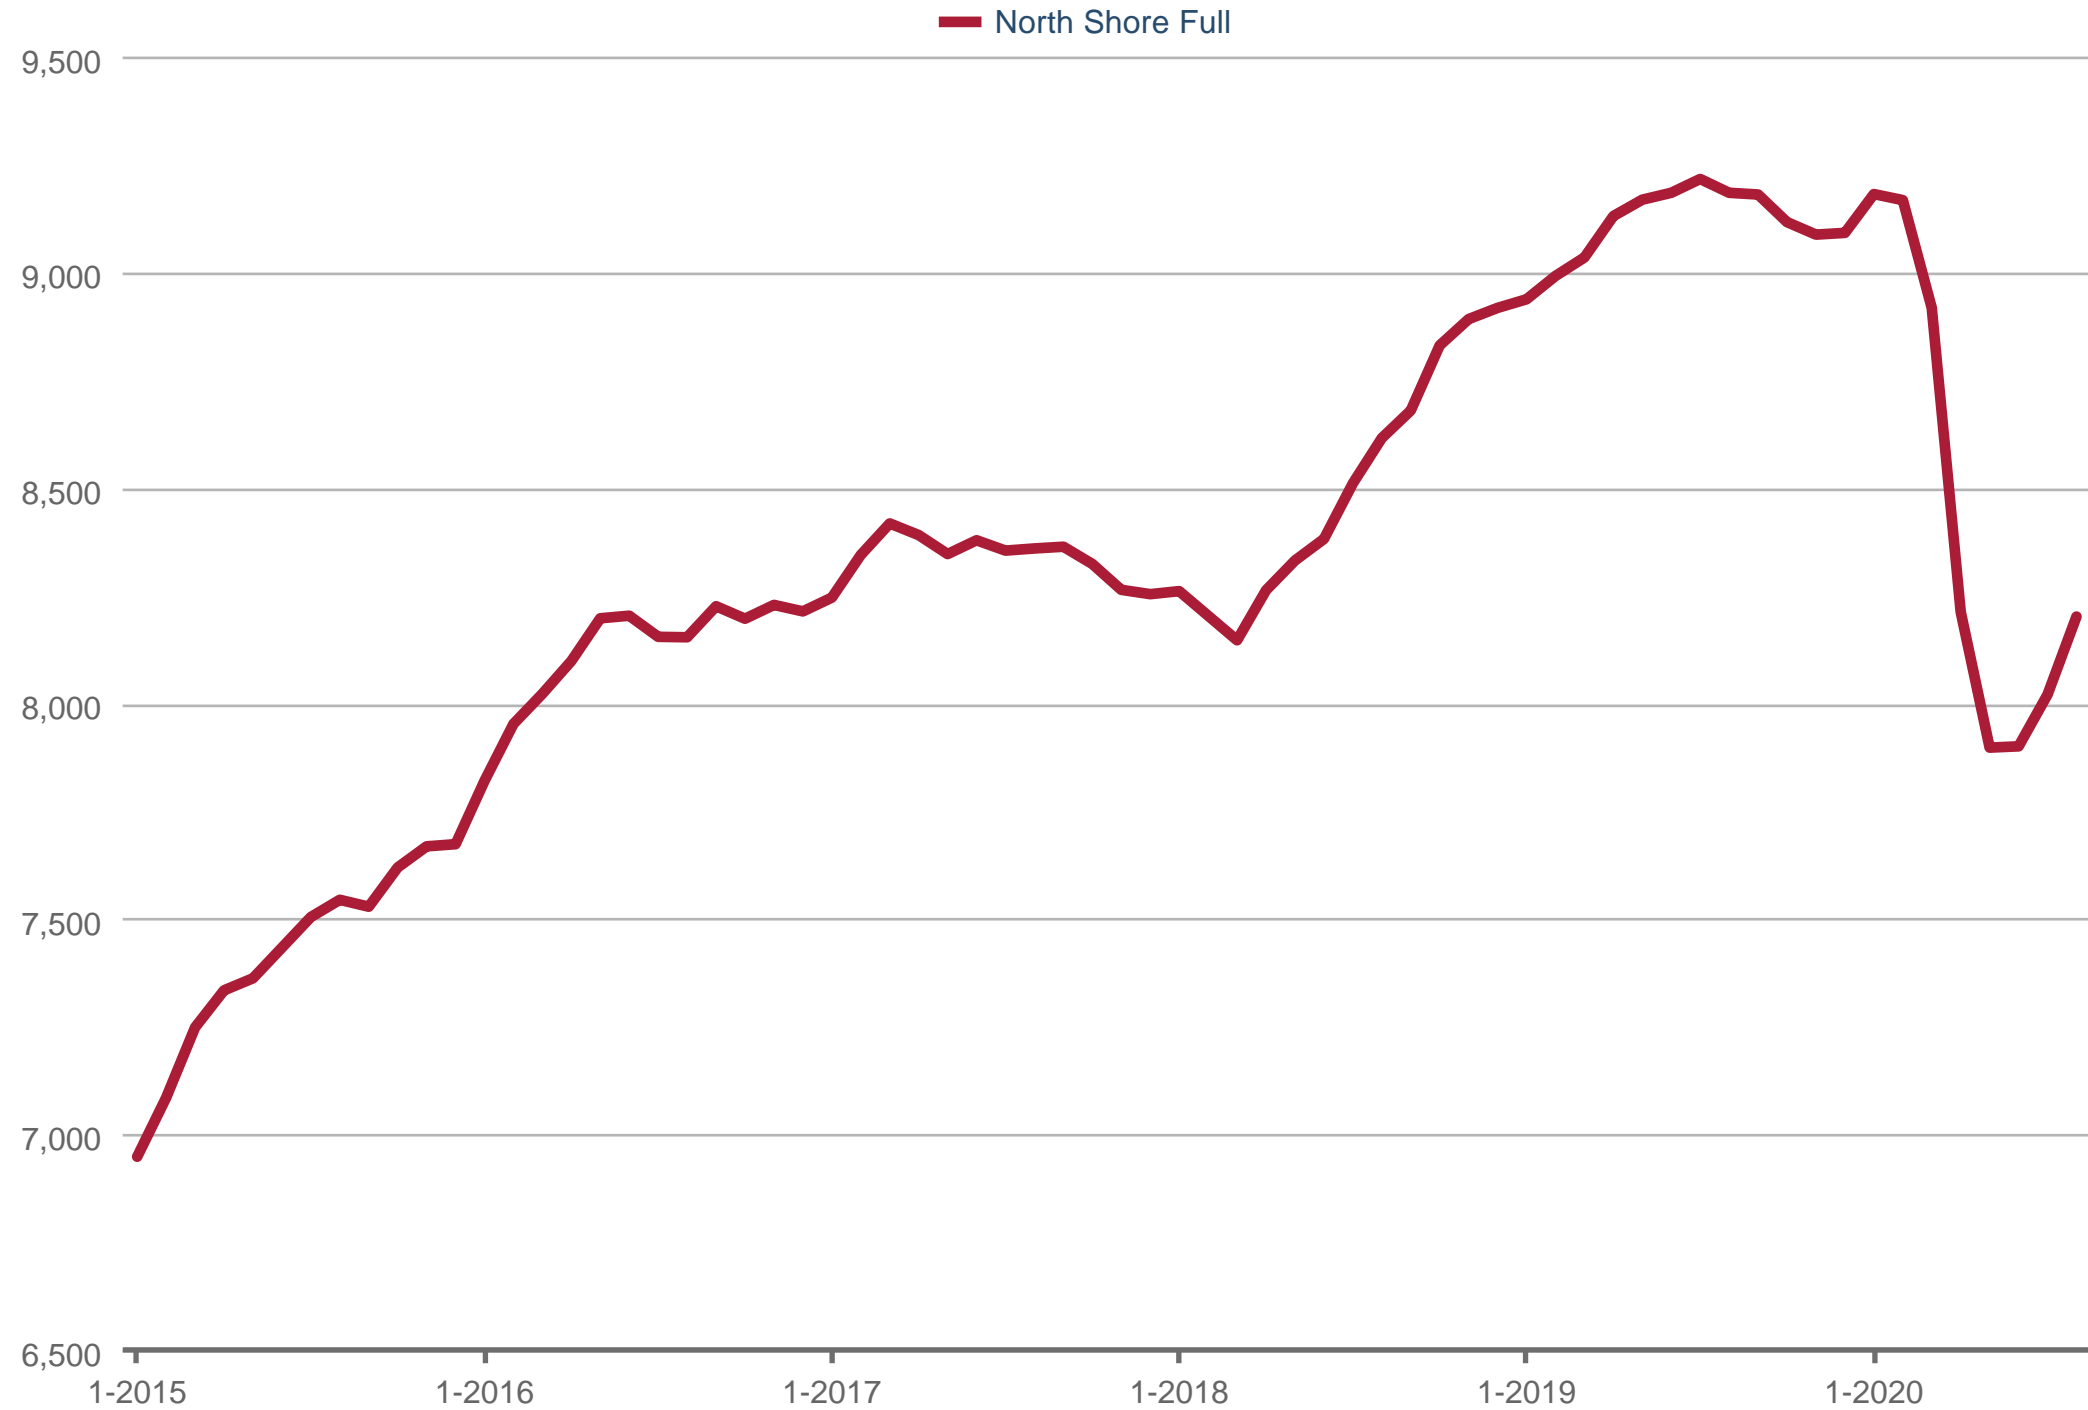

New Listings

North Shore Full*: Single Family

Each data point is 12 months of activity. Data is from September 28, 2020.

* User-defined area. All data from MRED. Data deemed reliable but not guaranteed. InfoSparks © 2020 ShowingTime.