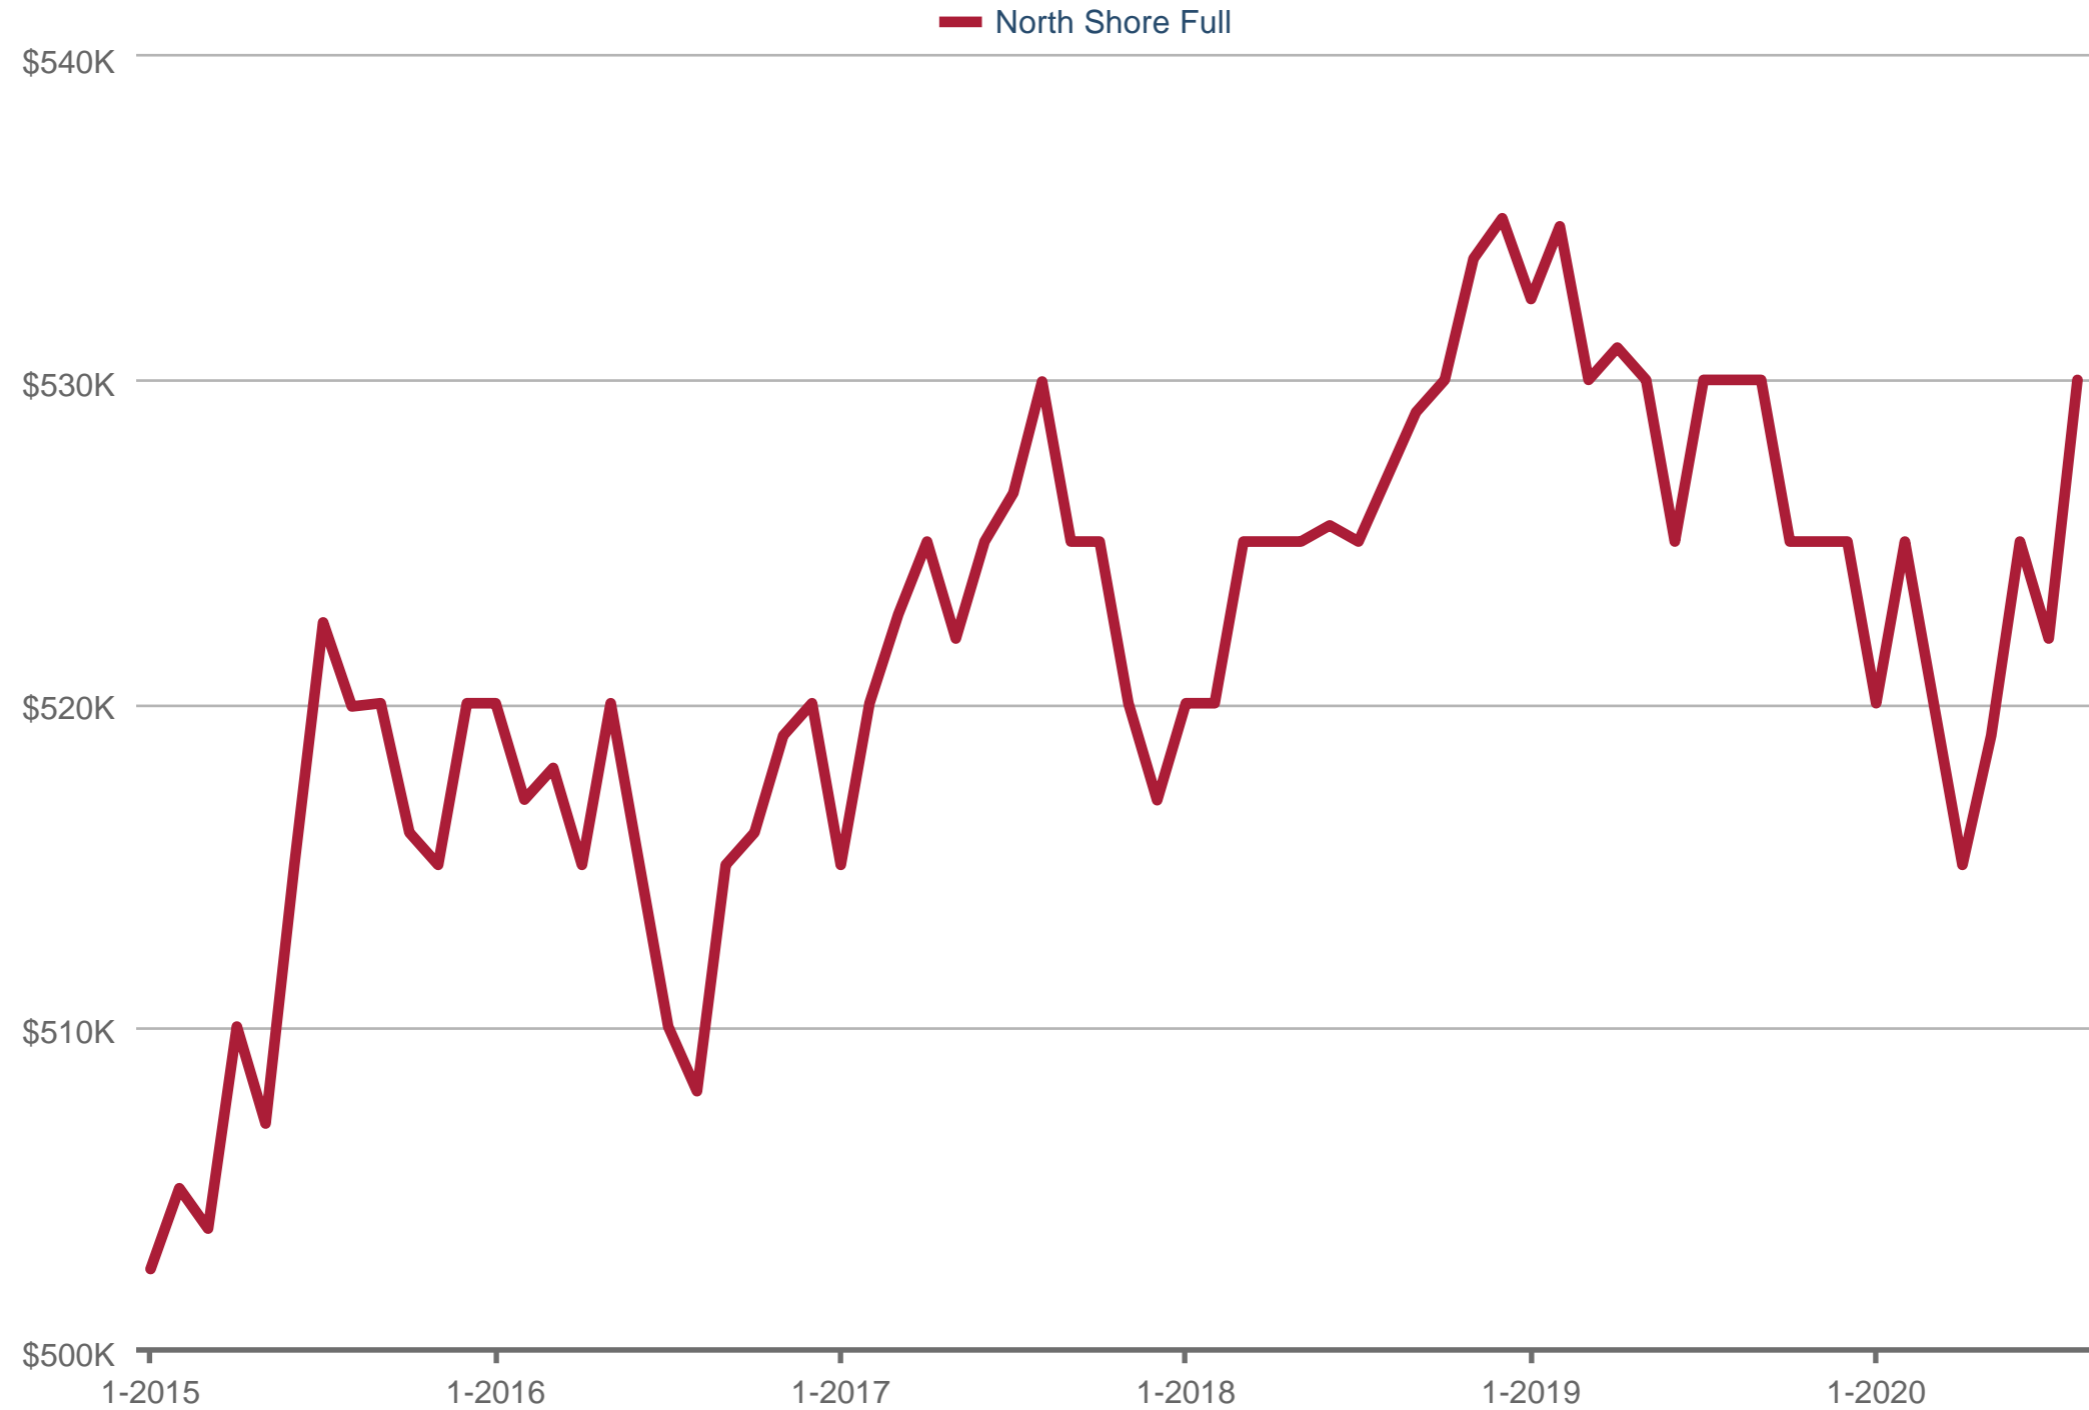

Median Sales Price

North Shore Full*: Single Family

Each data point is 12 months of activity. Data is from September 28, 2020.

* User-defined area. All data from MRED. Data deemed reliable but not guaranteed. InfoSparks © 2020 ShowingTime.