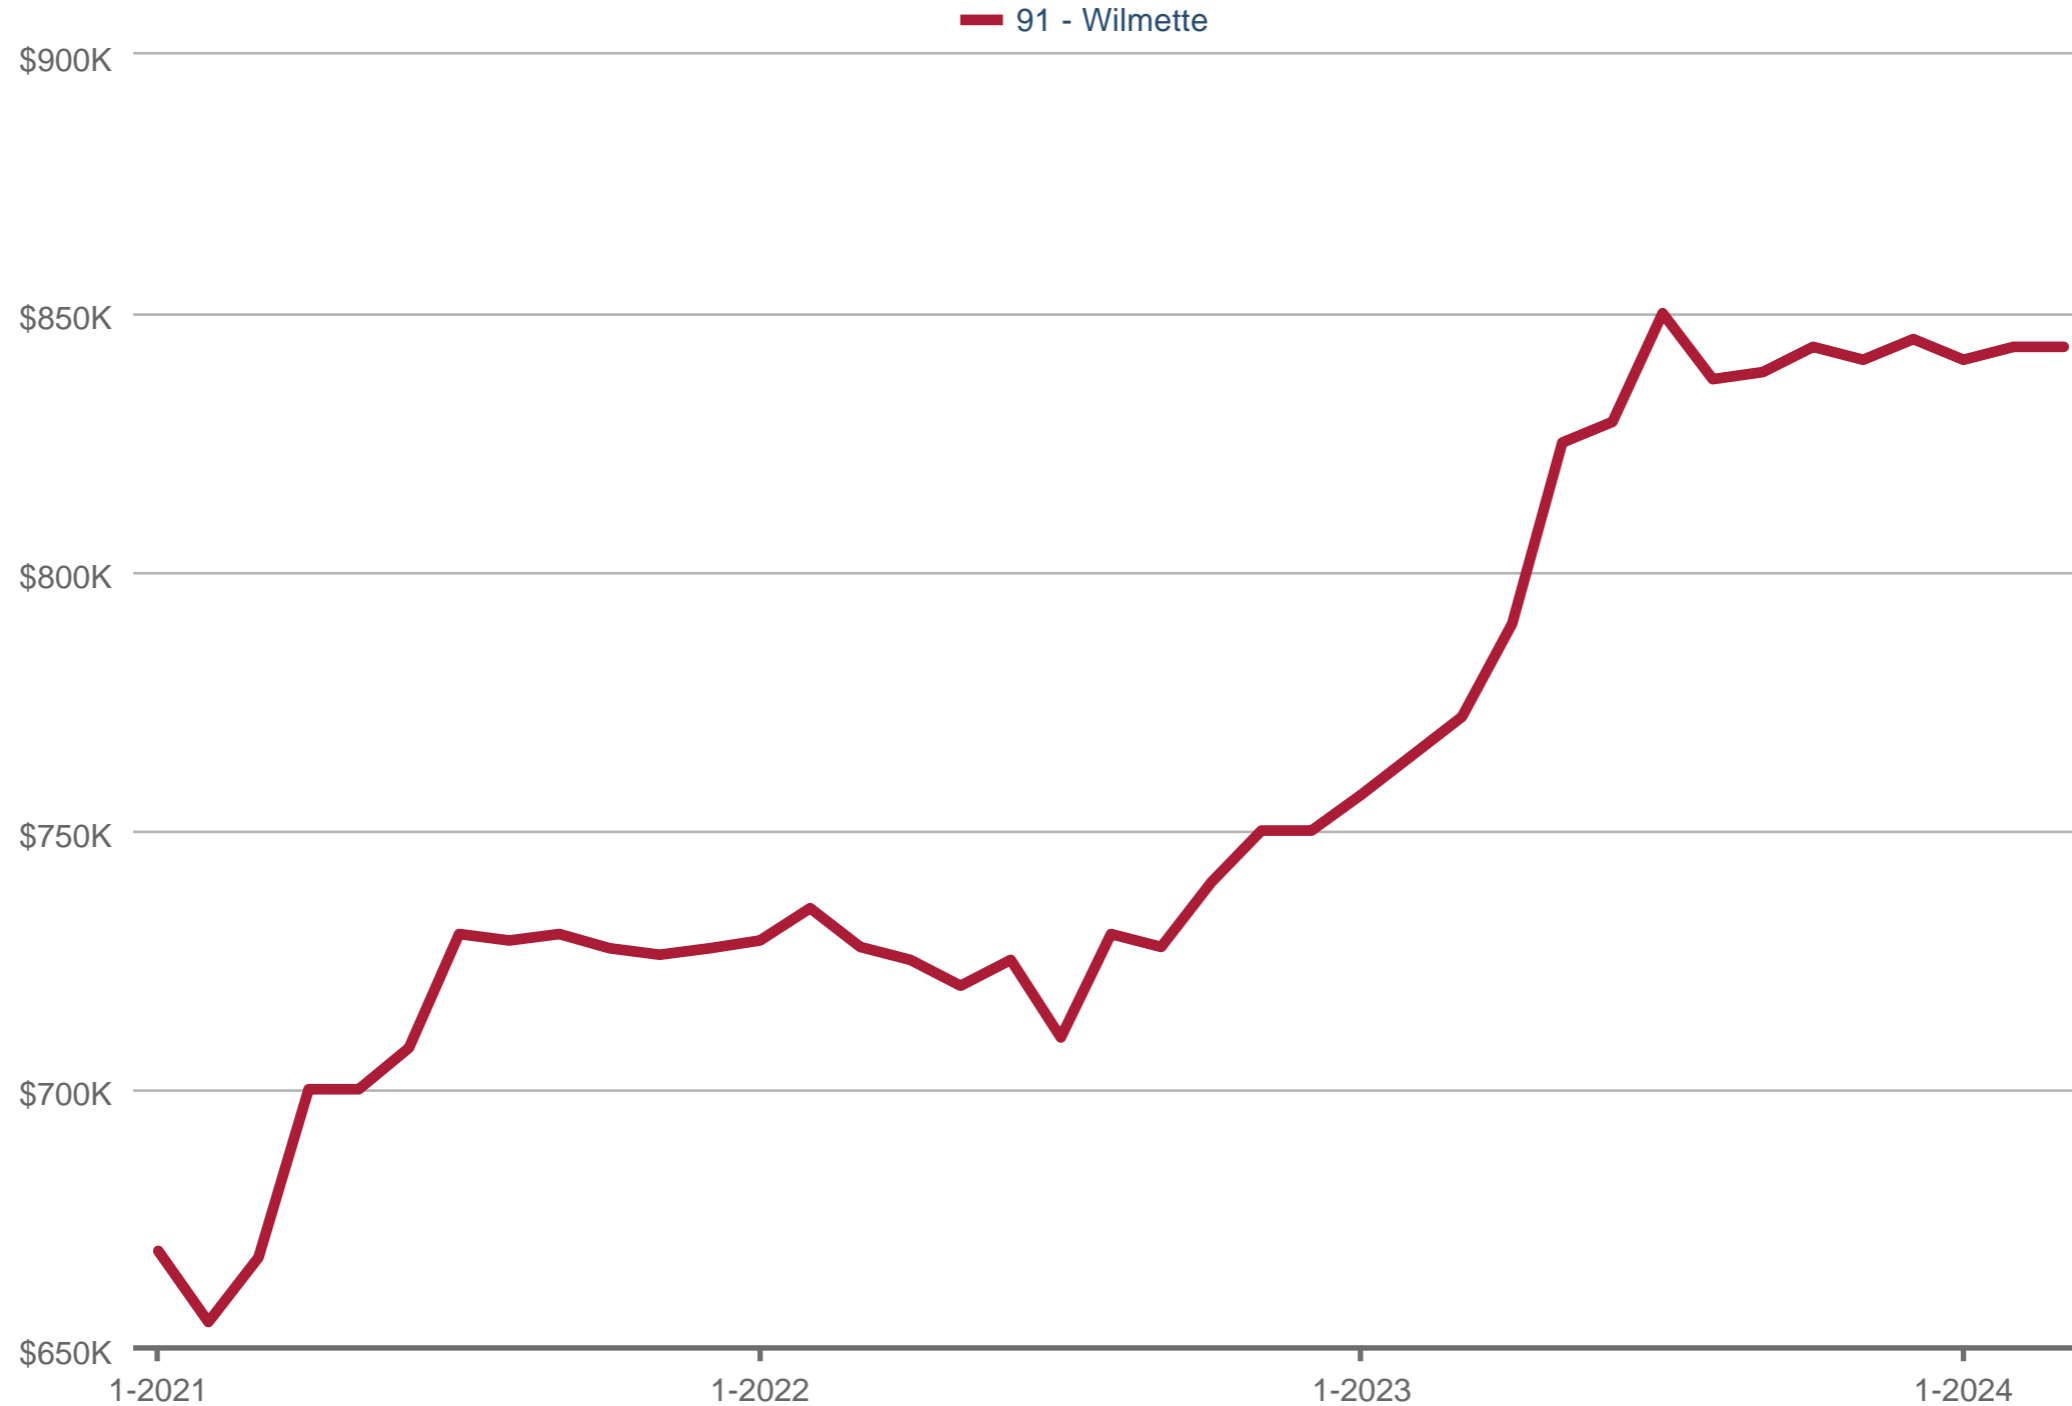

Median Sales Price

91 - Wilmette: Single Family

Each data point is 12 months of activity. Data is from April 18, 2024.