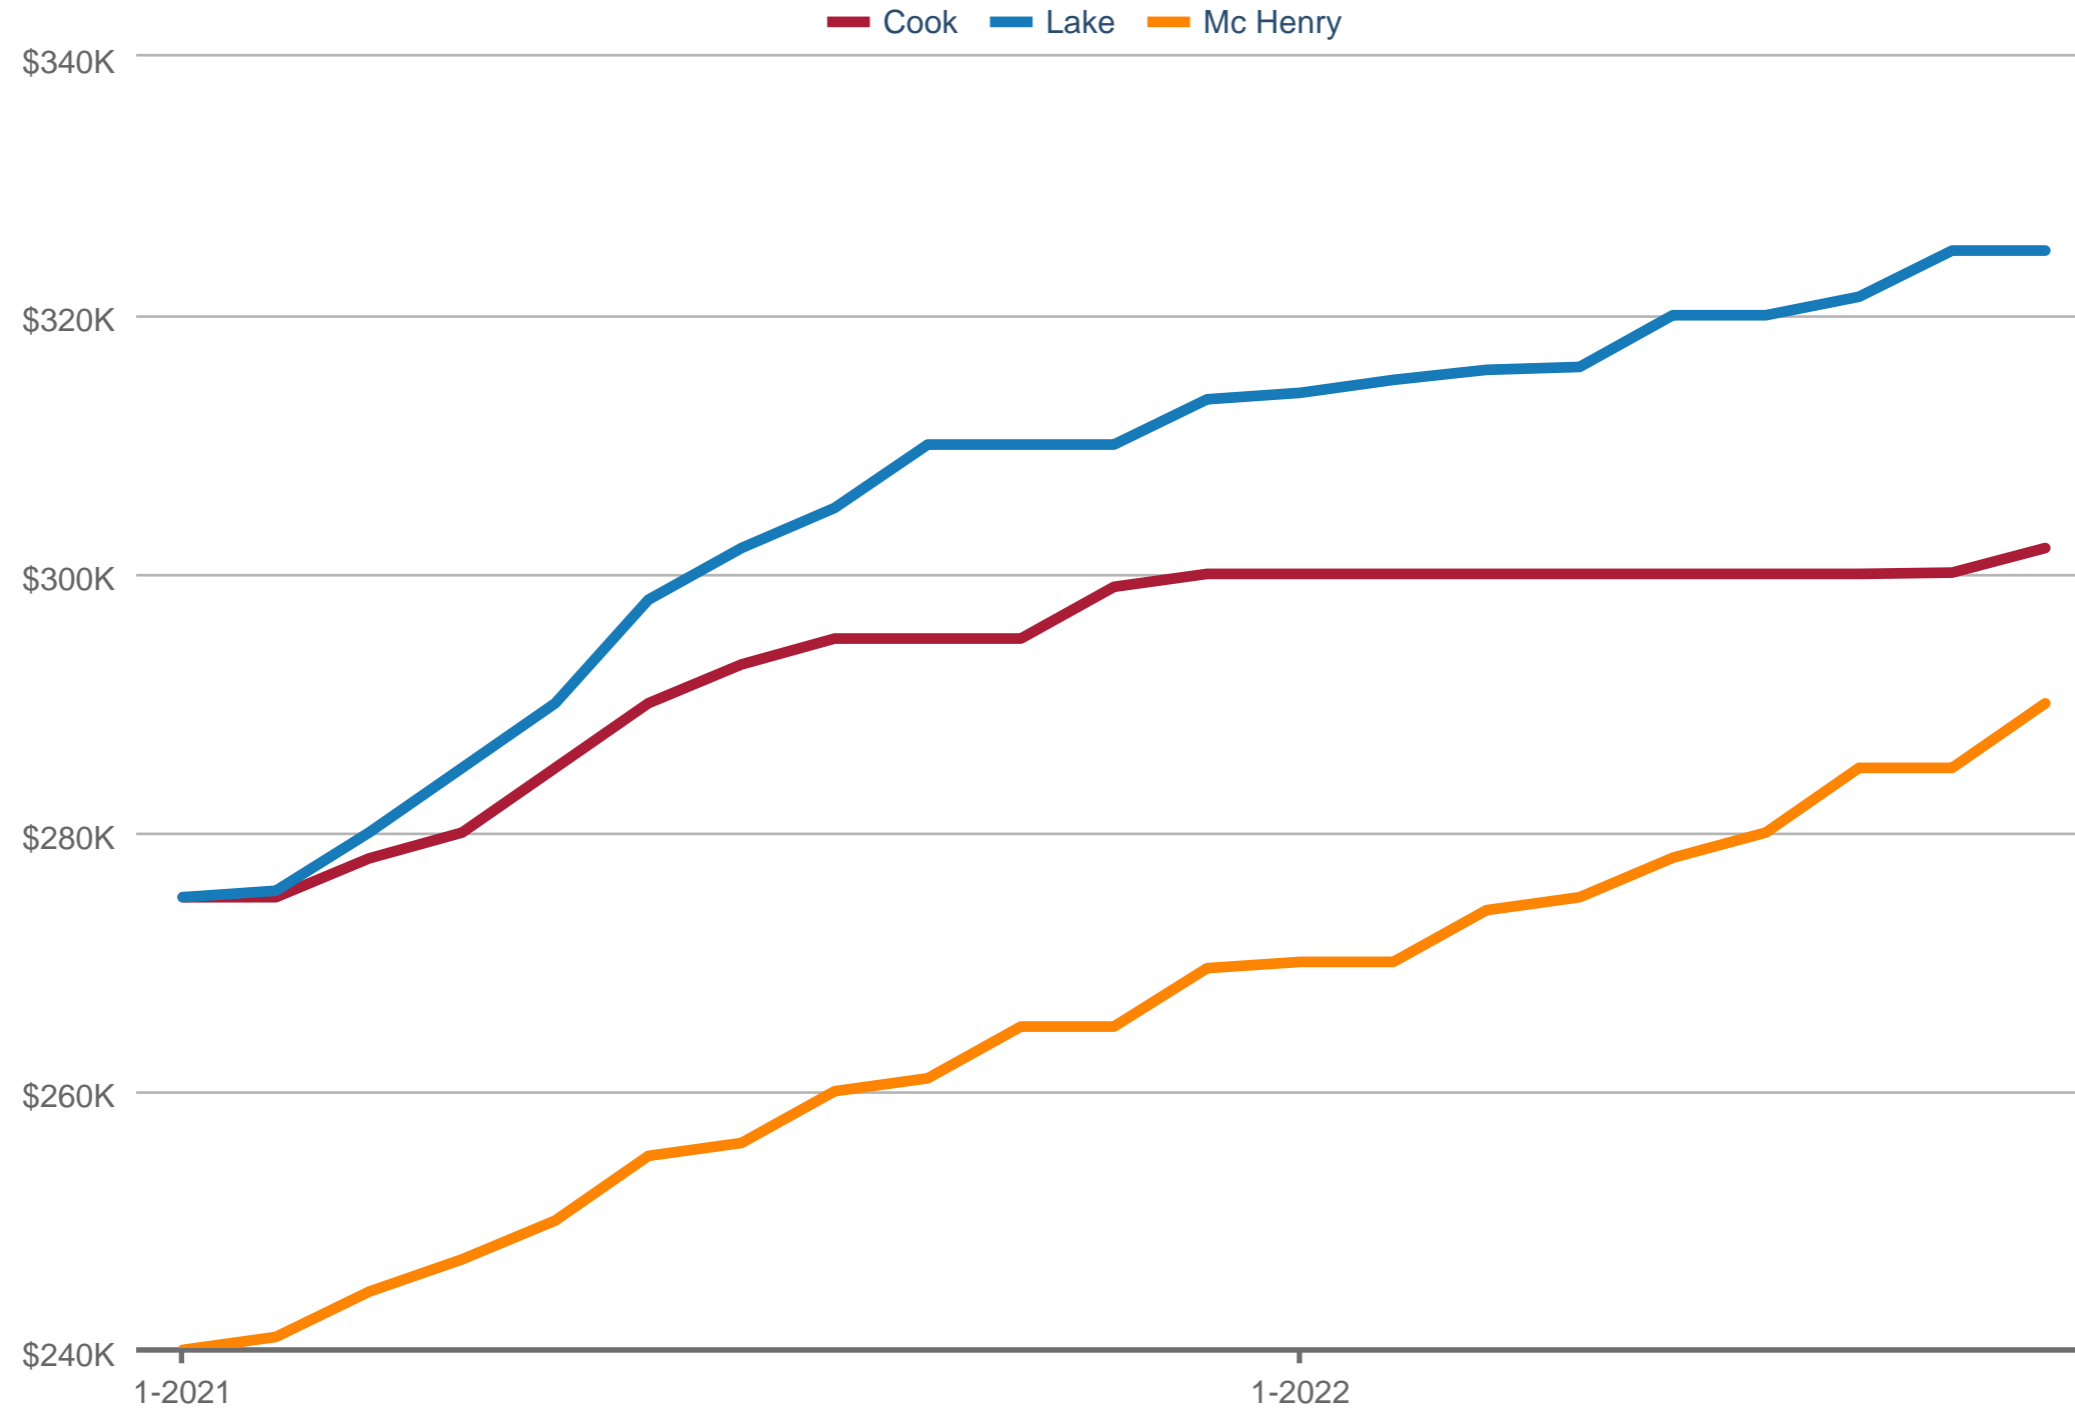

### Median Sales Price

Cook & Lake & Mc Henry: Single Family

Each data point is 12 months of activity. Data is from October 7, 2022.

All data from MRED. Data deemed reliable but not guaranteed. InfoSparks © 2022 ShowingTime.