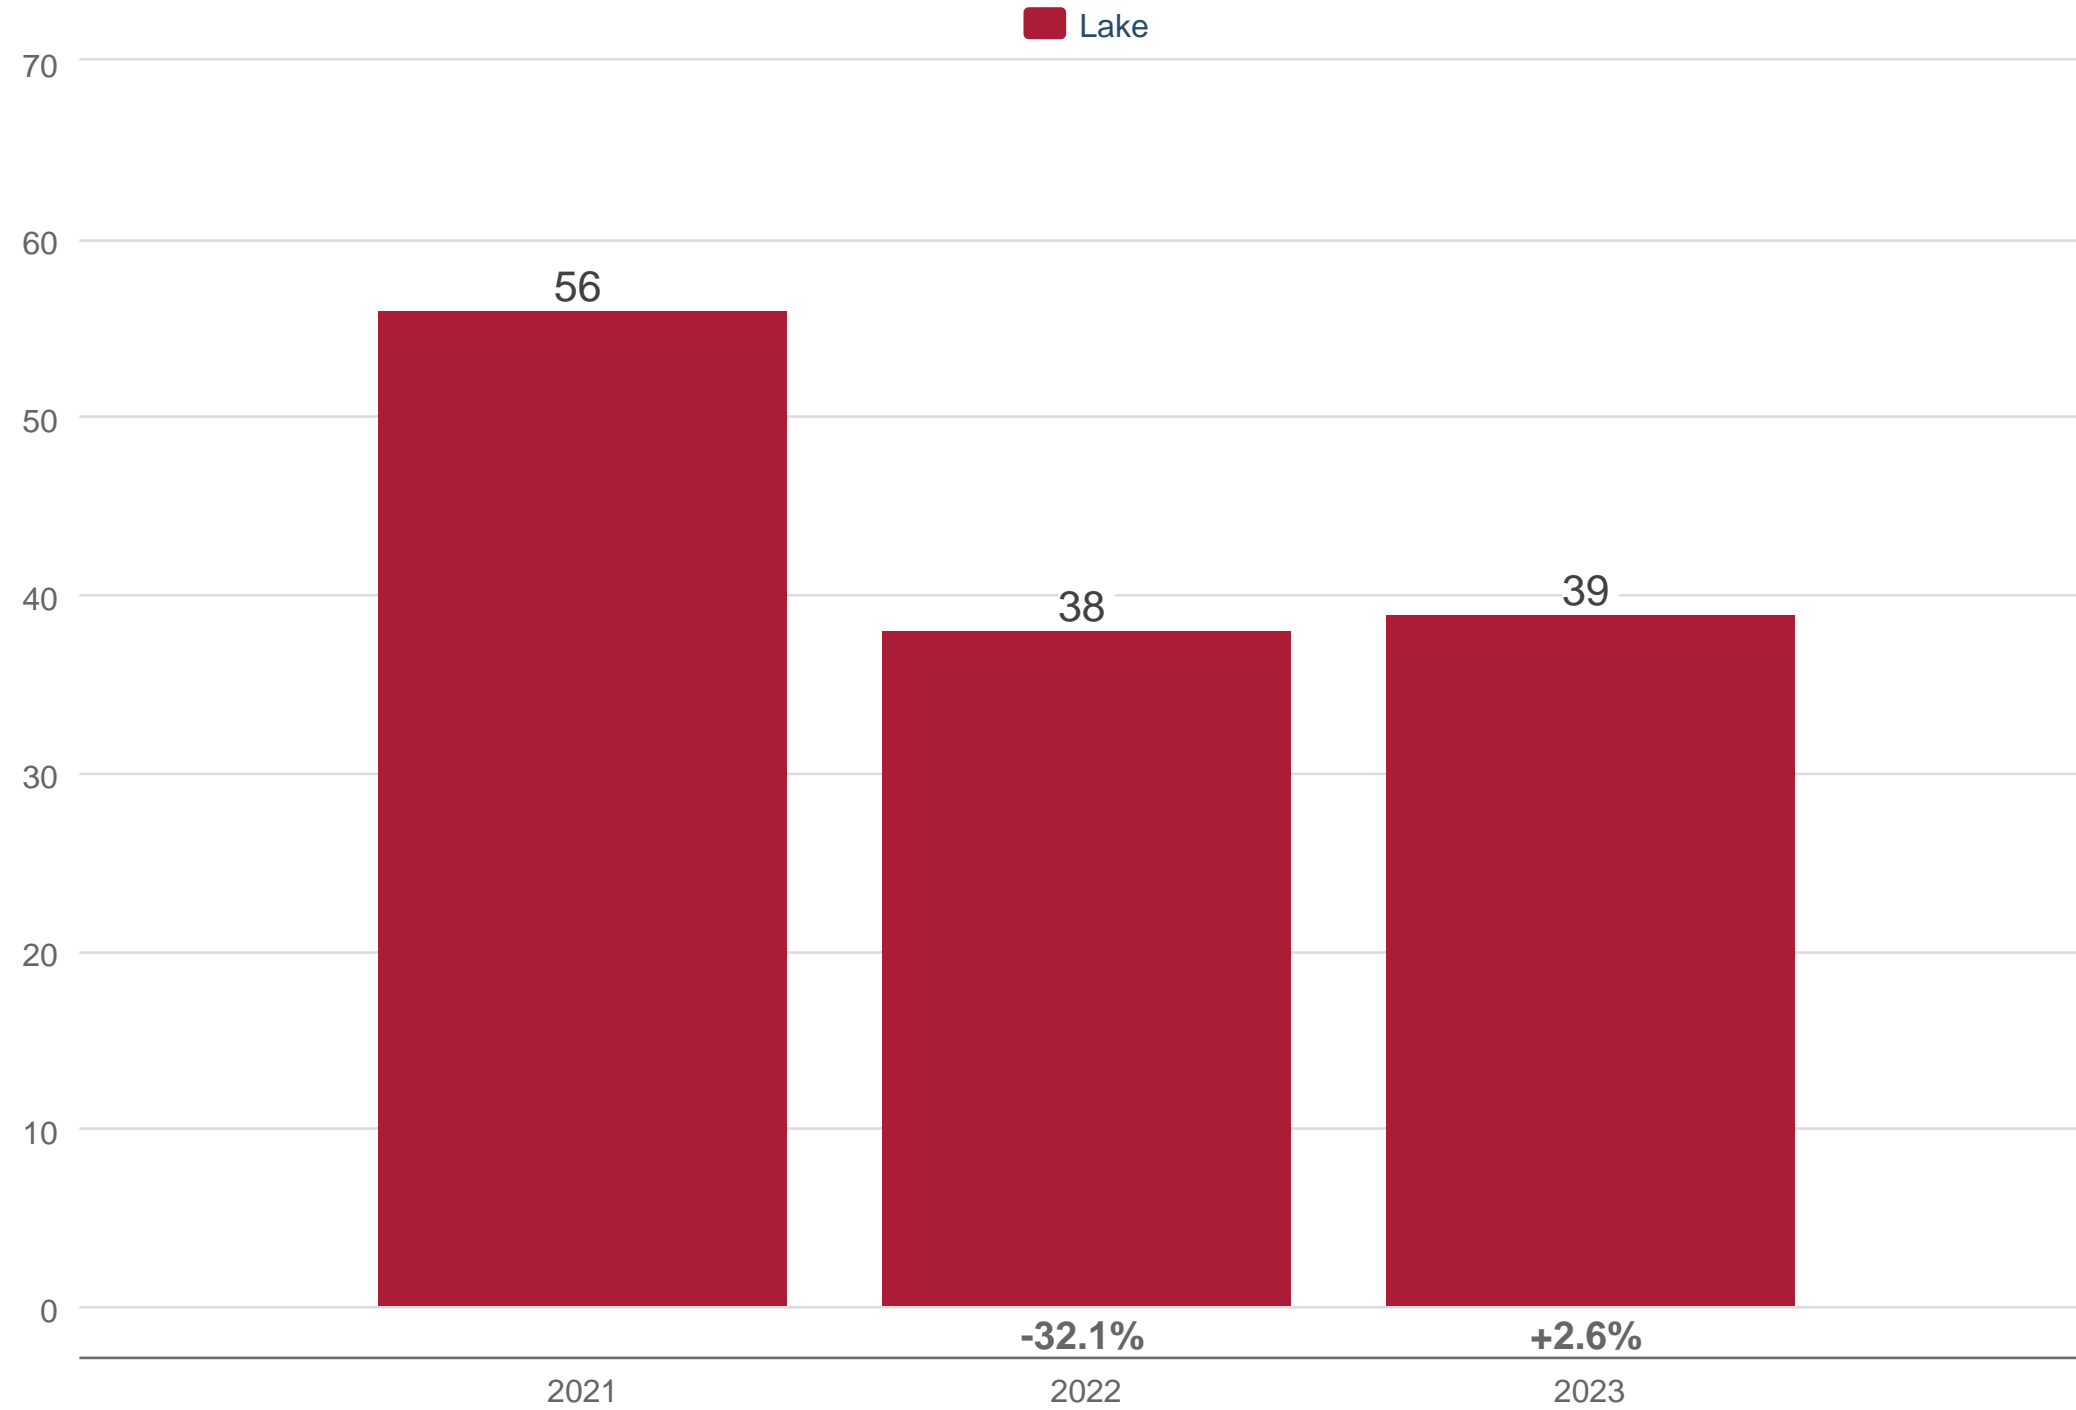

September Average Market Time

Lake: Single Family

Each data point is 12 months of activity. Data is from October 1, 2023.

All data from MRED. Data deemed reliable but not guaranteed. InfoSparks © 2023 ShowingTime.