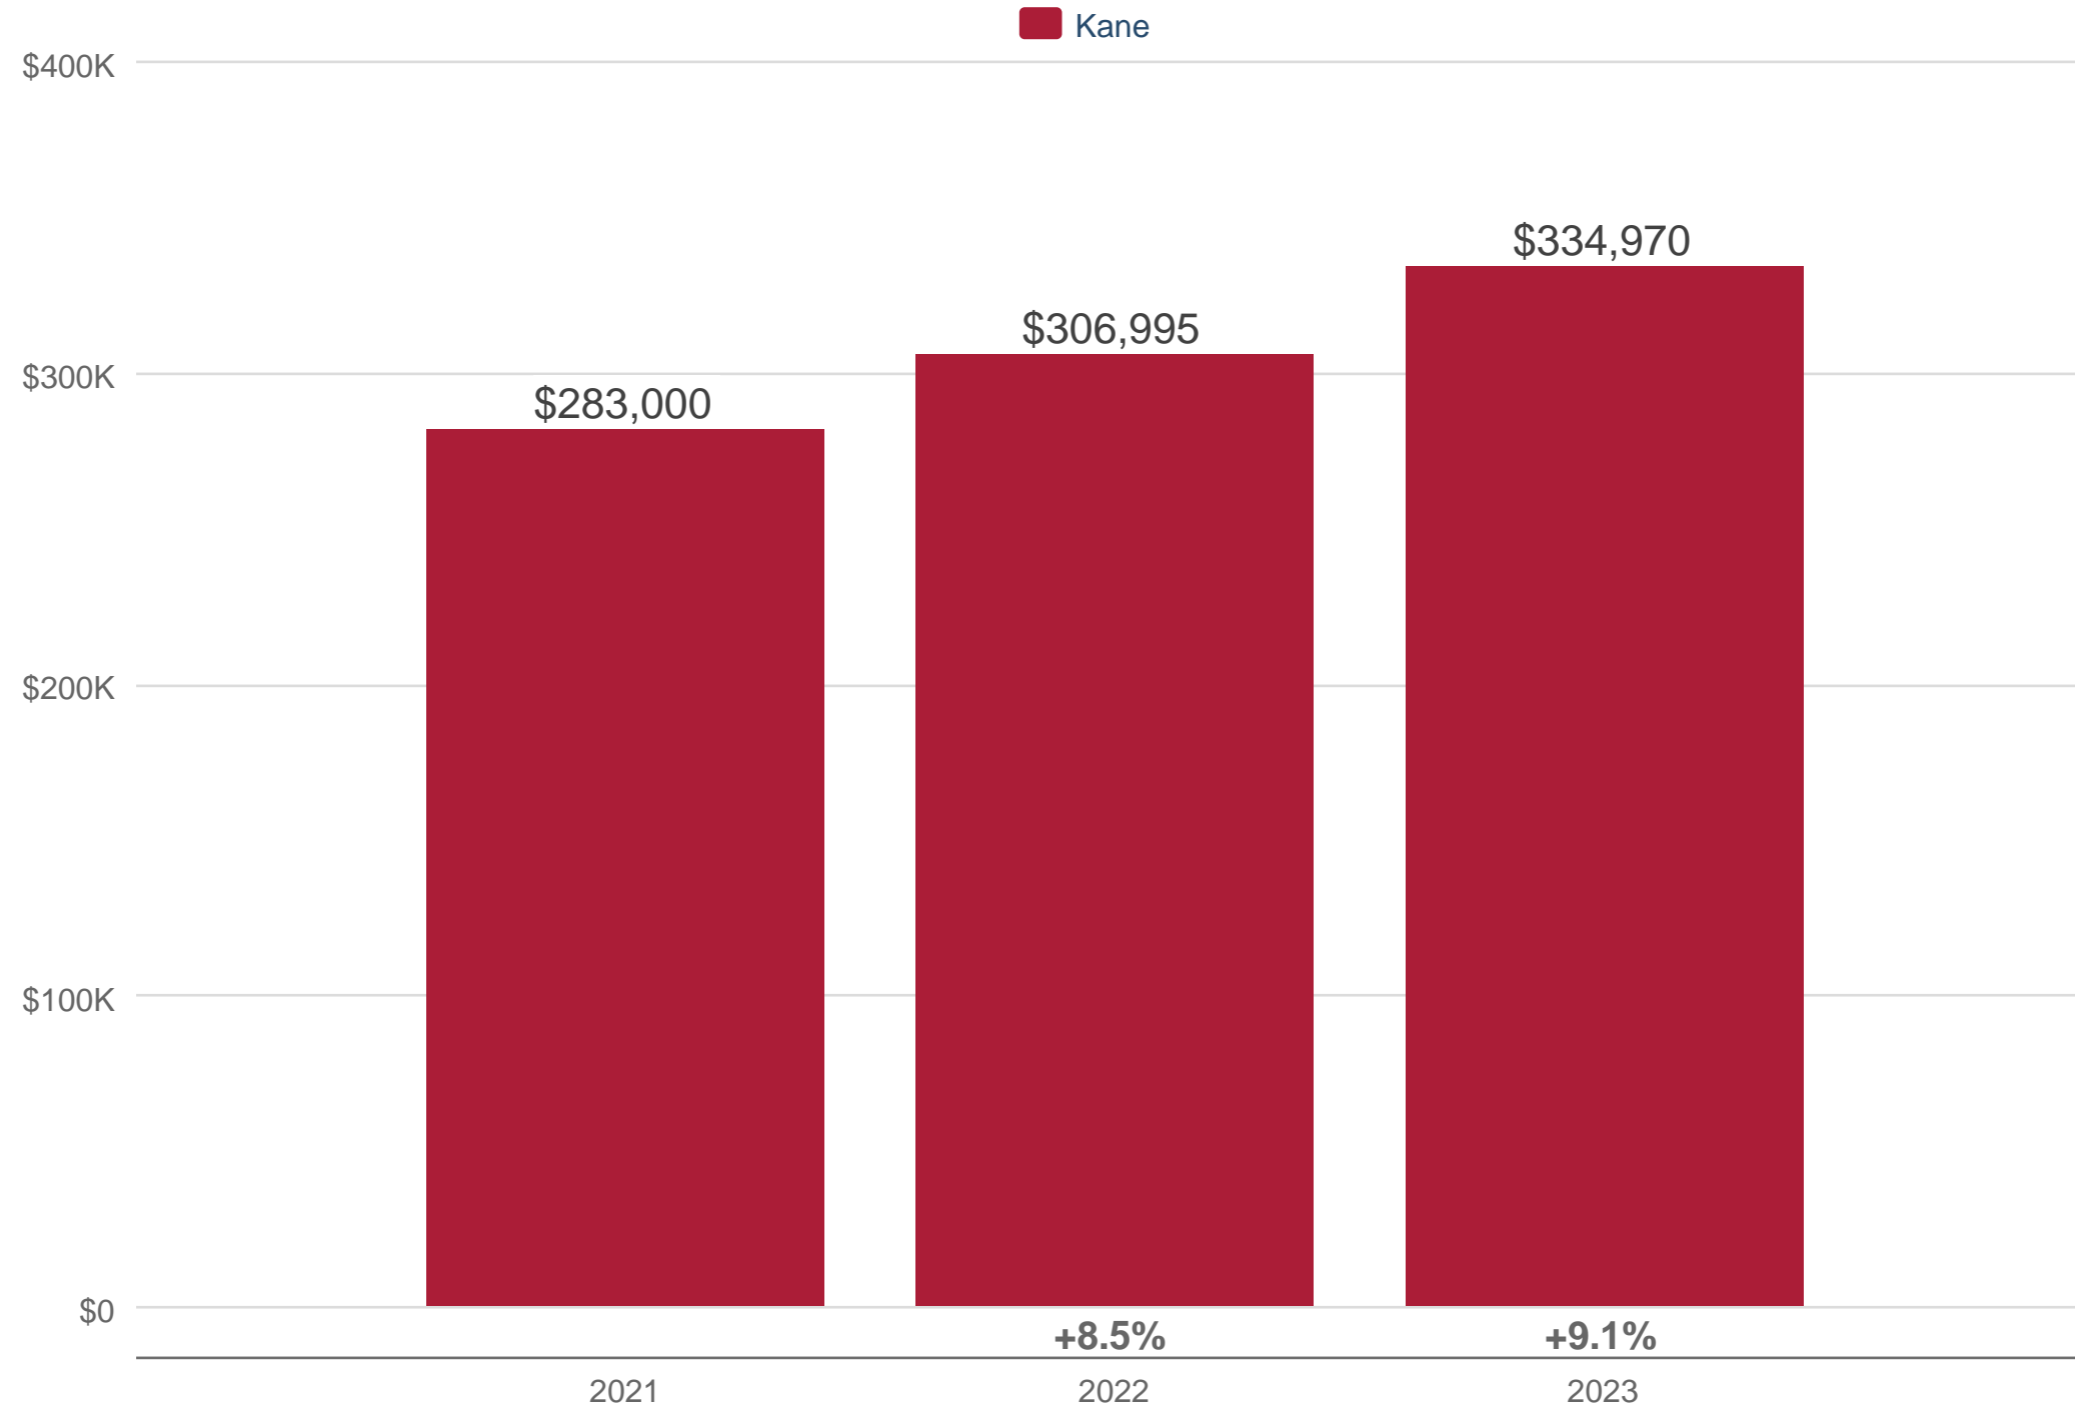

### September Median Sales Price

Kane: Single Family

Each data point is 12 months of activity. Data is from October 1, 2023.

All data from MRED. Data deemed reliable but not guaranteed. InfoSparks © 2023 ShowingTime.