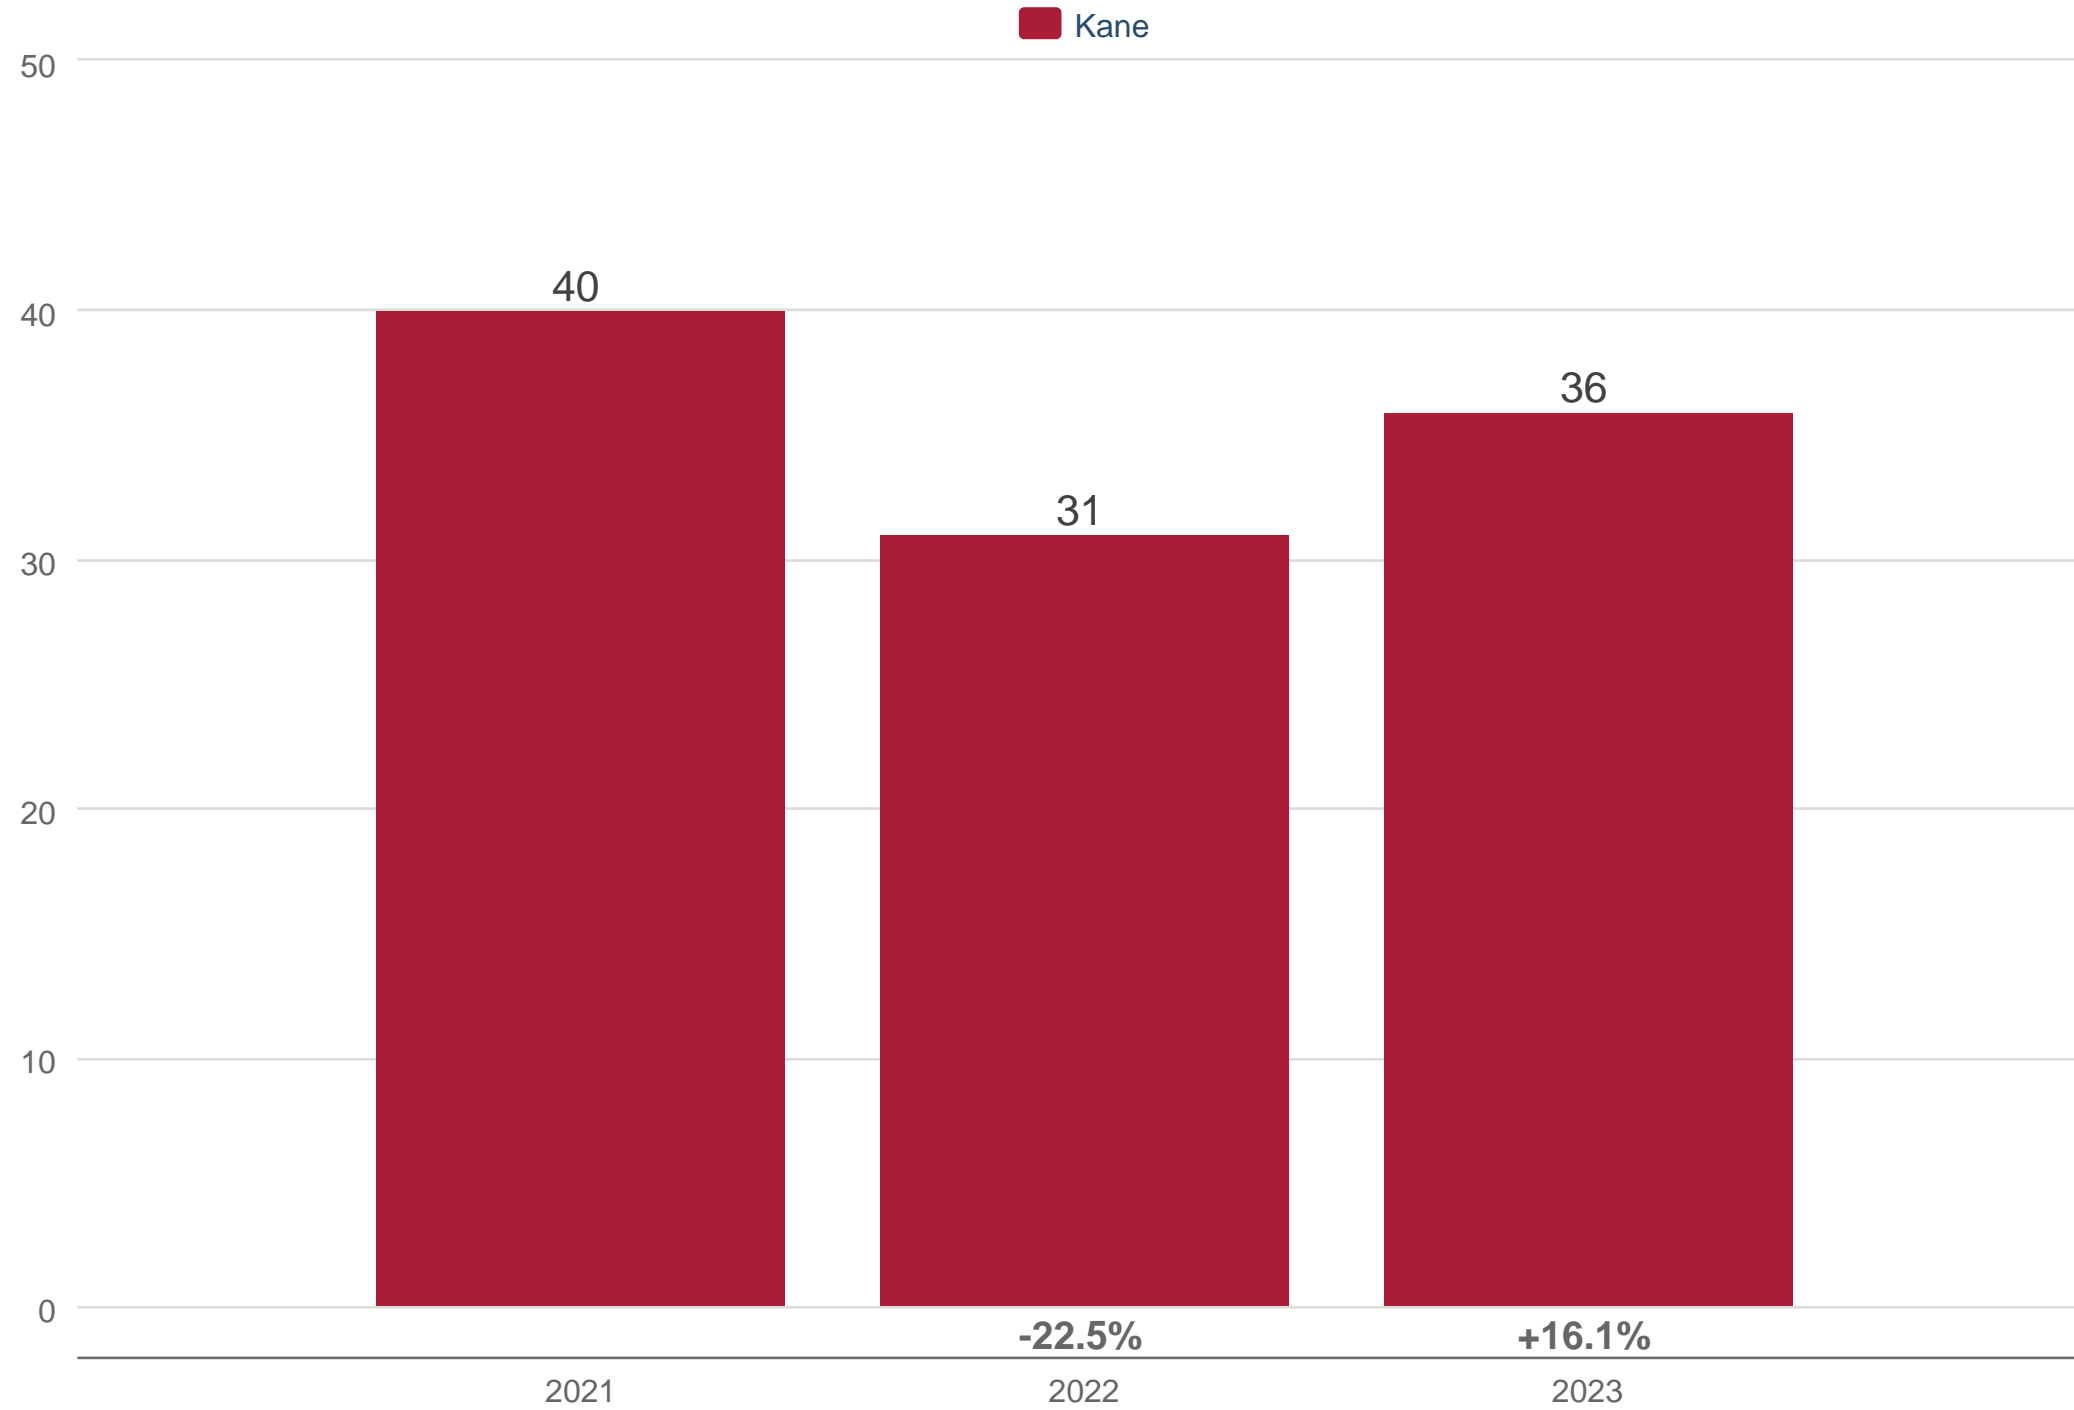

September Average Market Time

Kane: Single Family

Each data point is 12 months of activity. Data is from October 1, 2023.

All data from MRED. Data deemed reliable but not guaranteed. InfoSparks © 2023 ShowingTime.