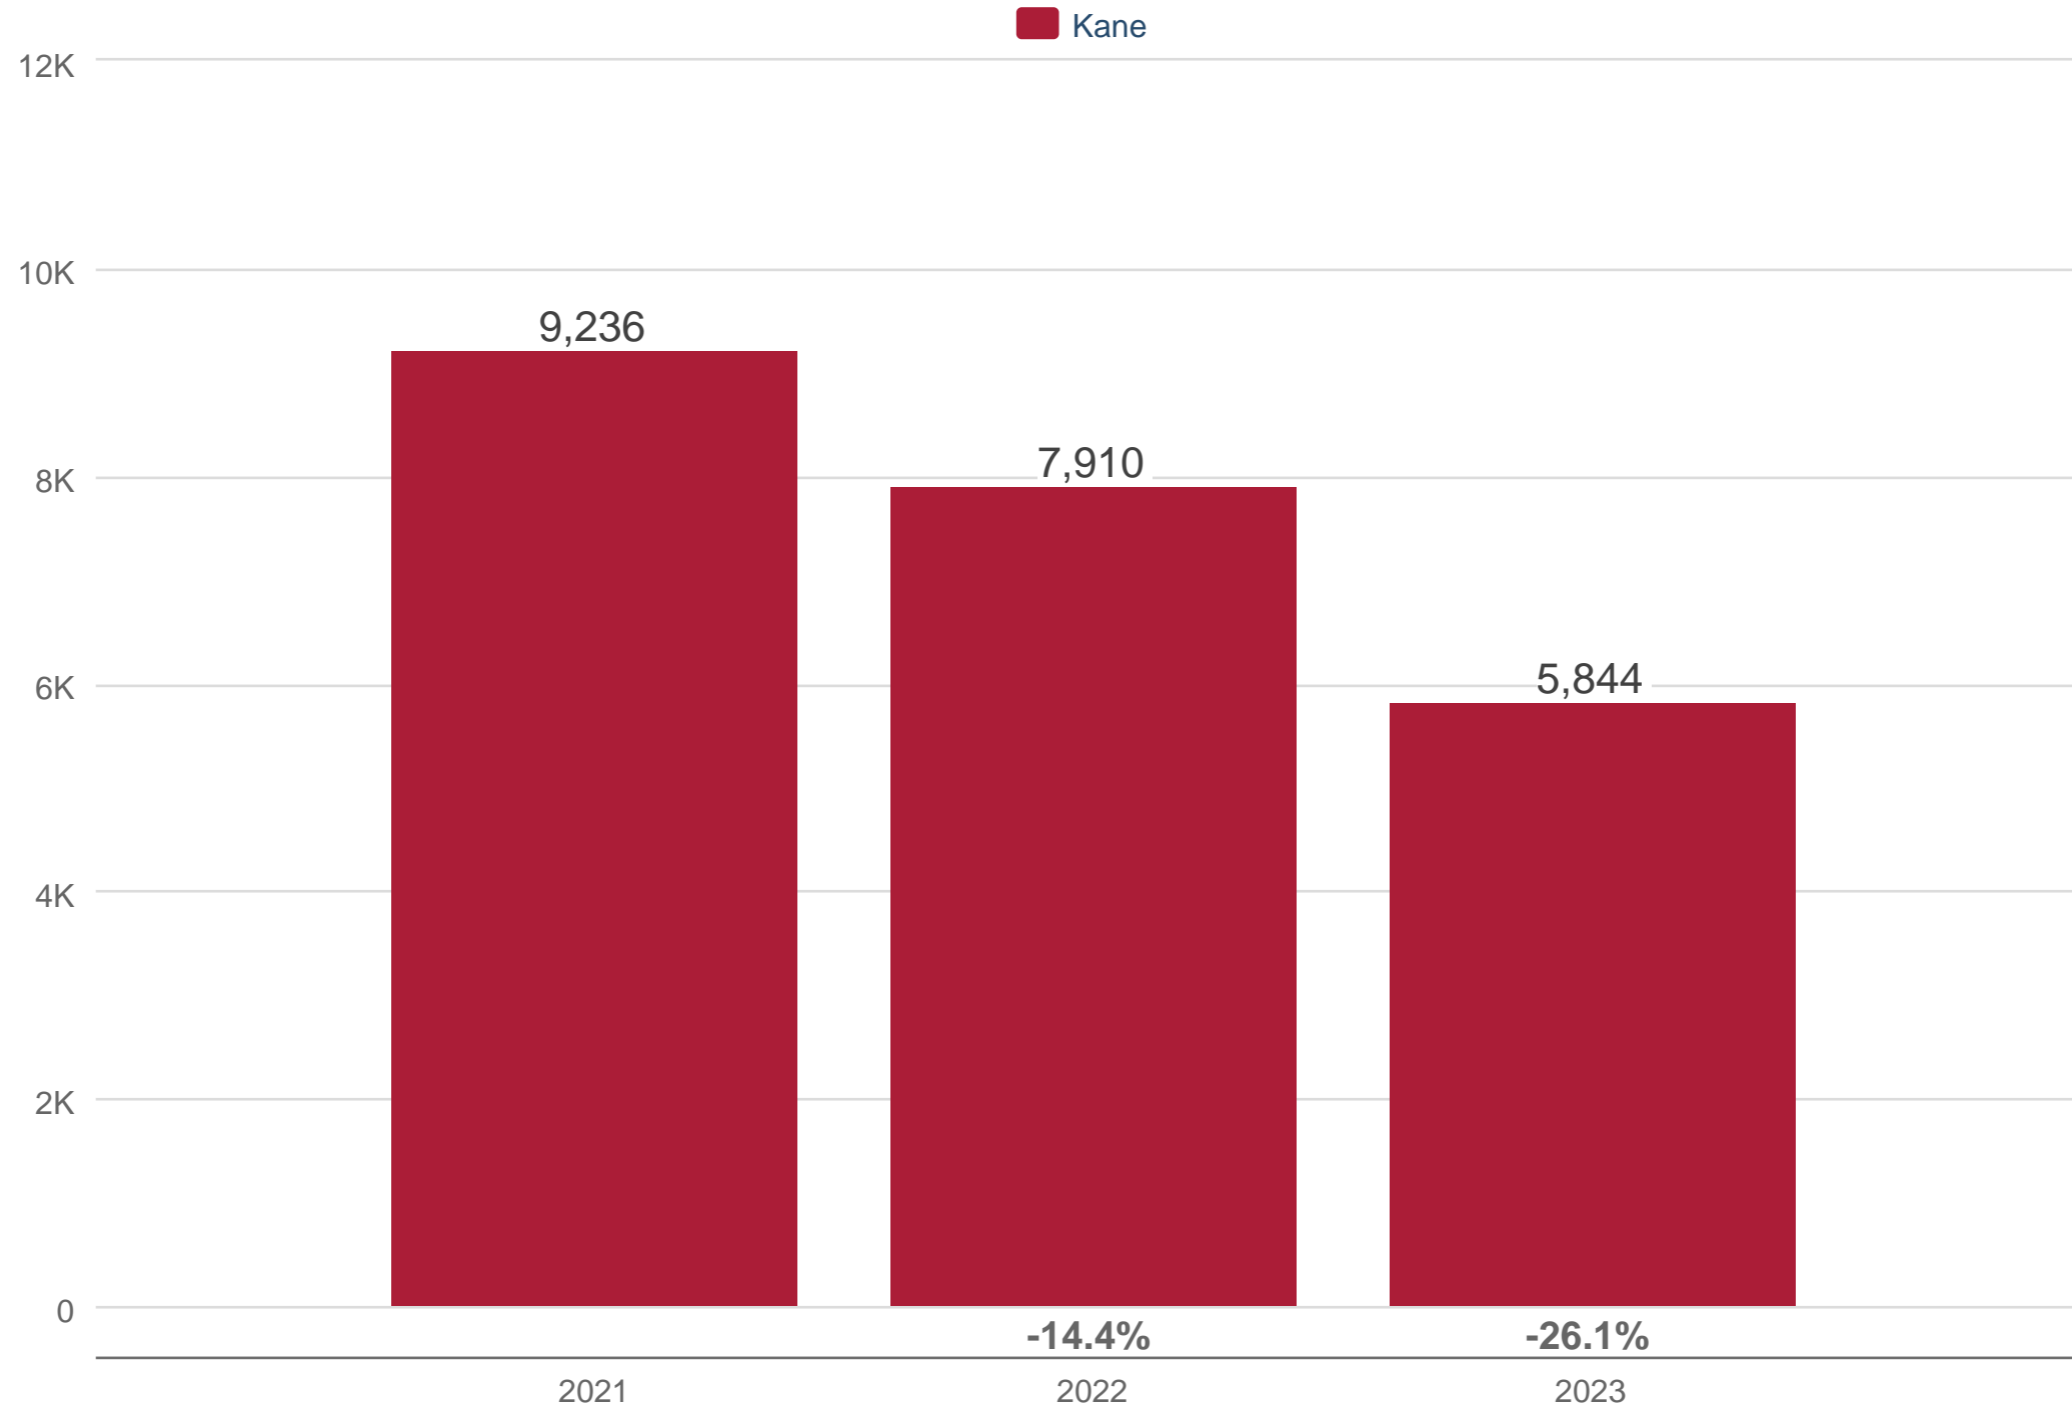

September Closed Sales

Kane: Single Family

Each data point is 12 months of activity. Data is from October 1, 2023.

All data from MRED. Data deemed reliable but not guaranteed. InfoSparks © 2023 ShowingTime.