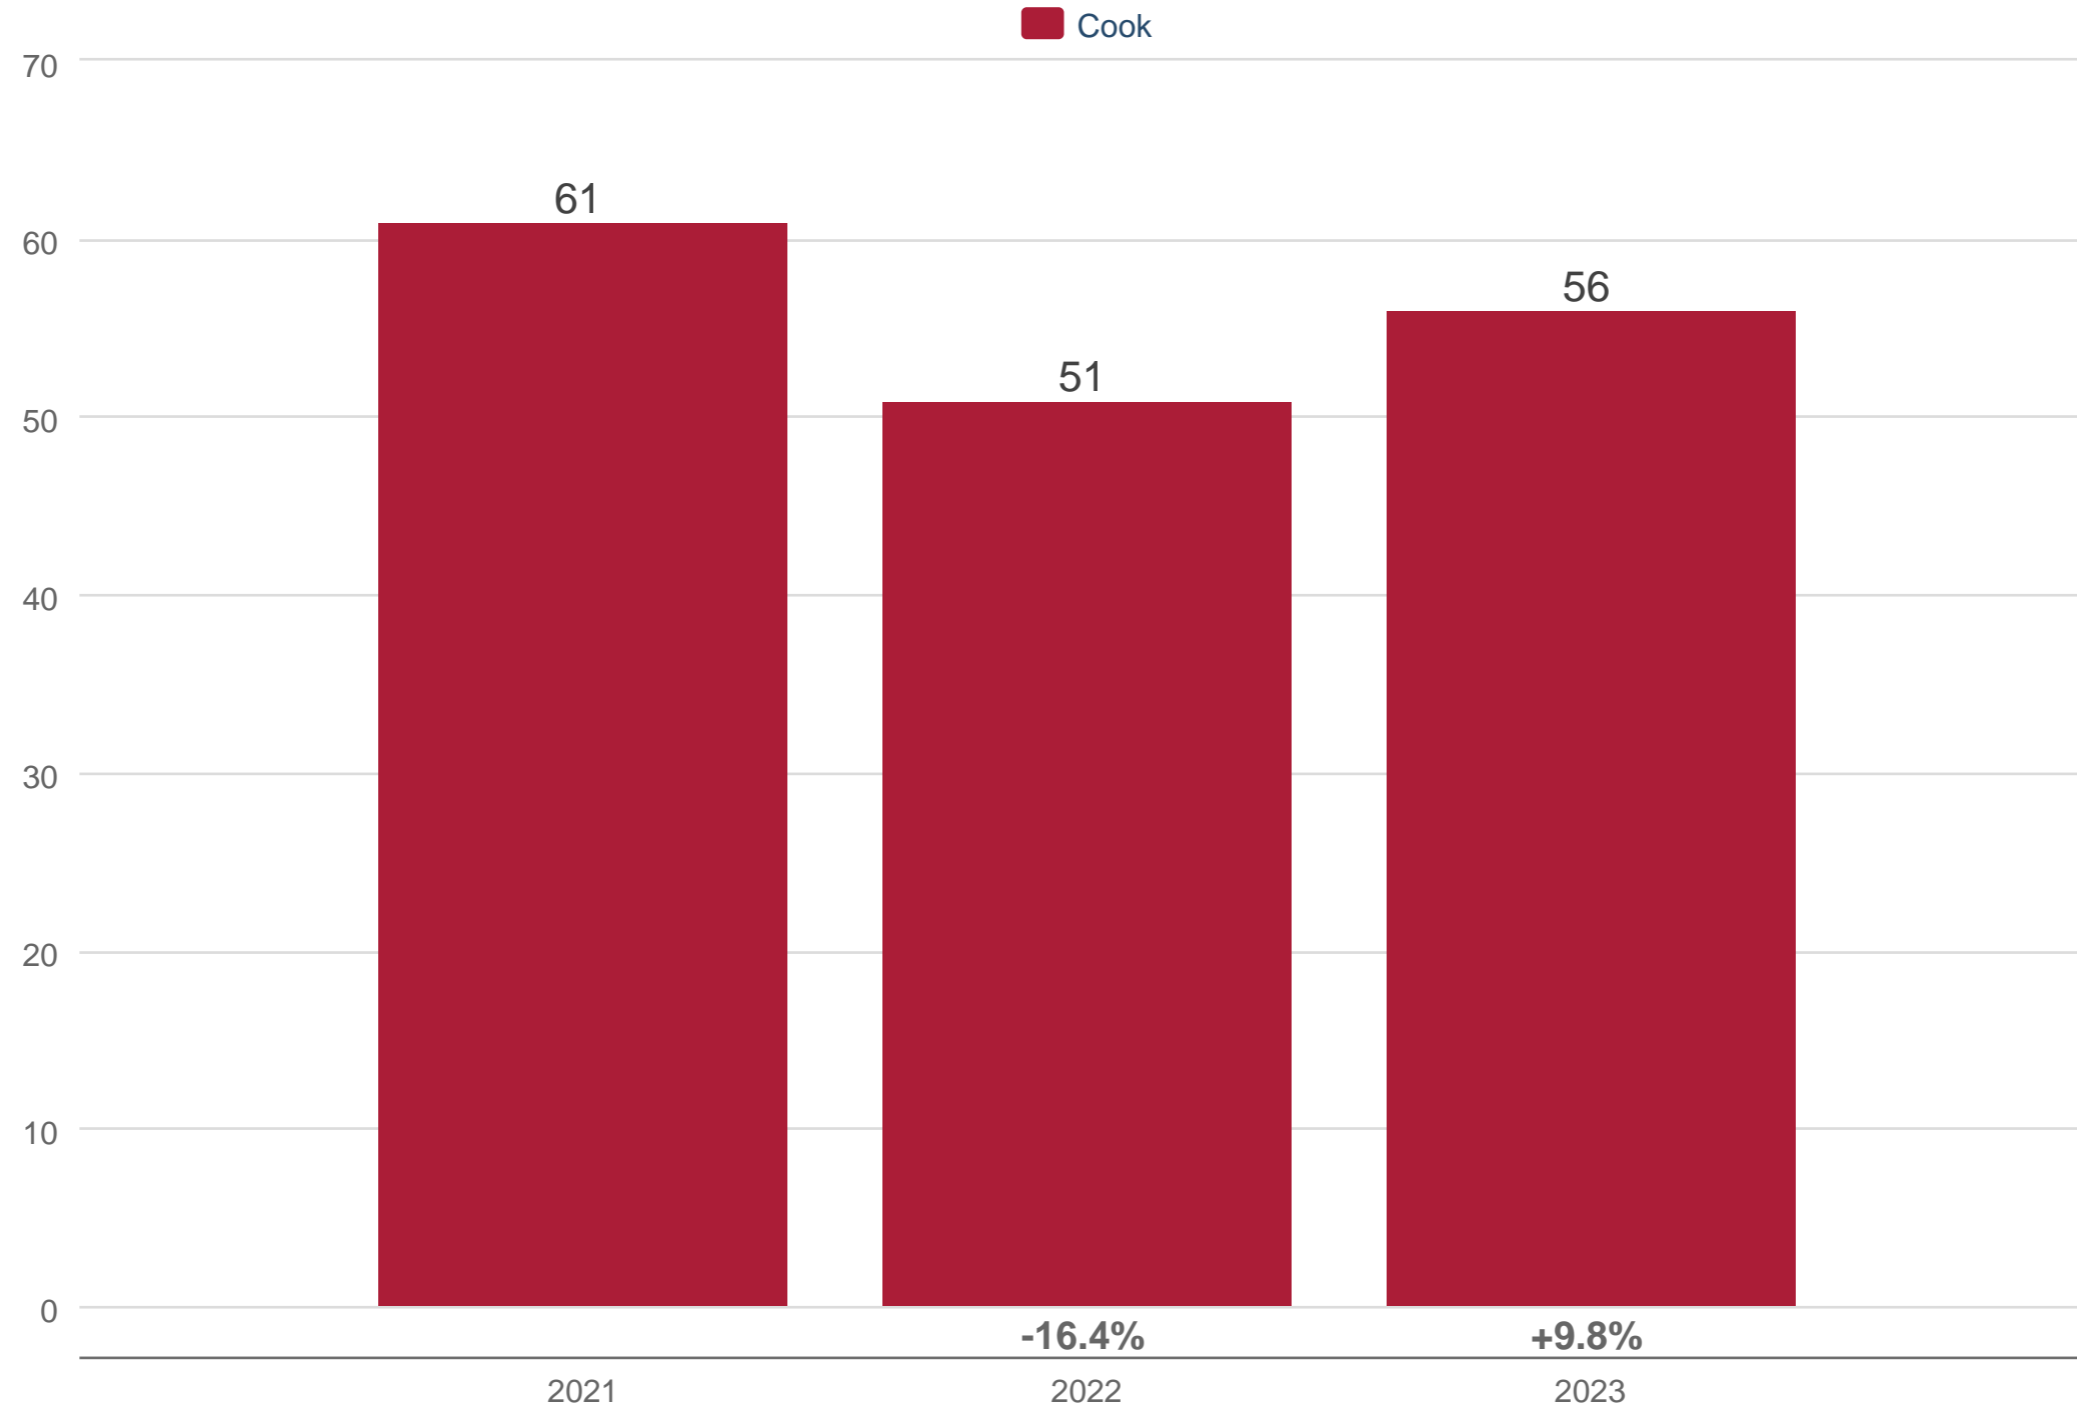

September Average Market Time

Cook: Single Family

Each data point is 12 months of activity. Data is from October 1, 2023.

All data from MRED. Data deemed reliable but not guaranteed. InfoSparks © 2023 ShowingTime.