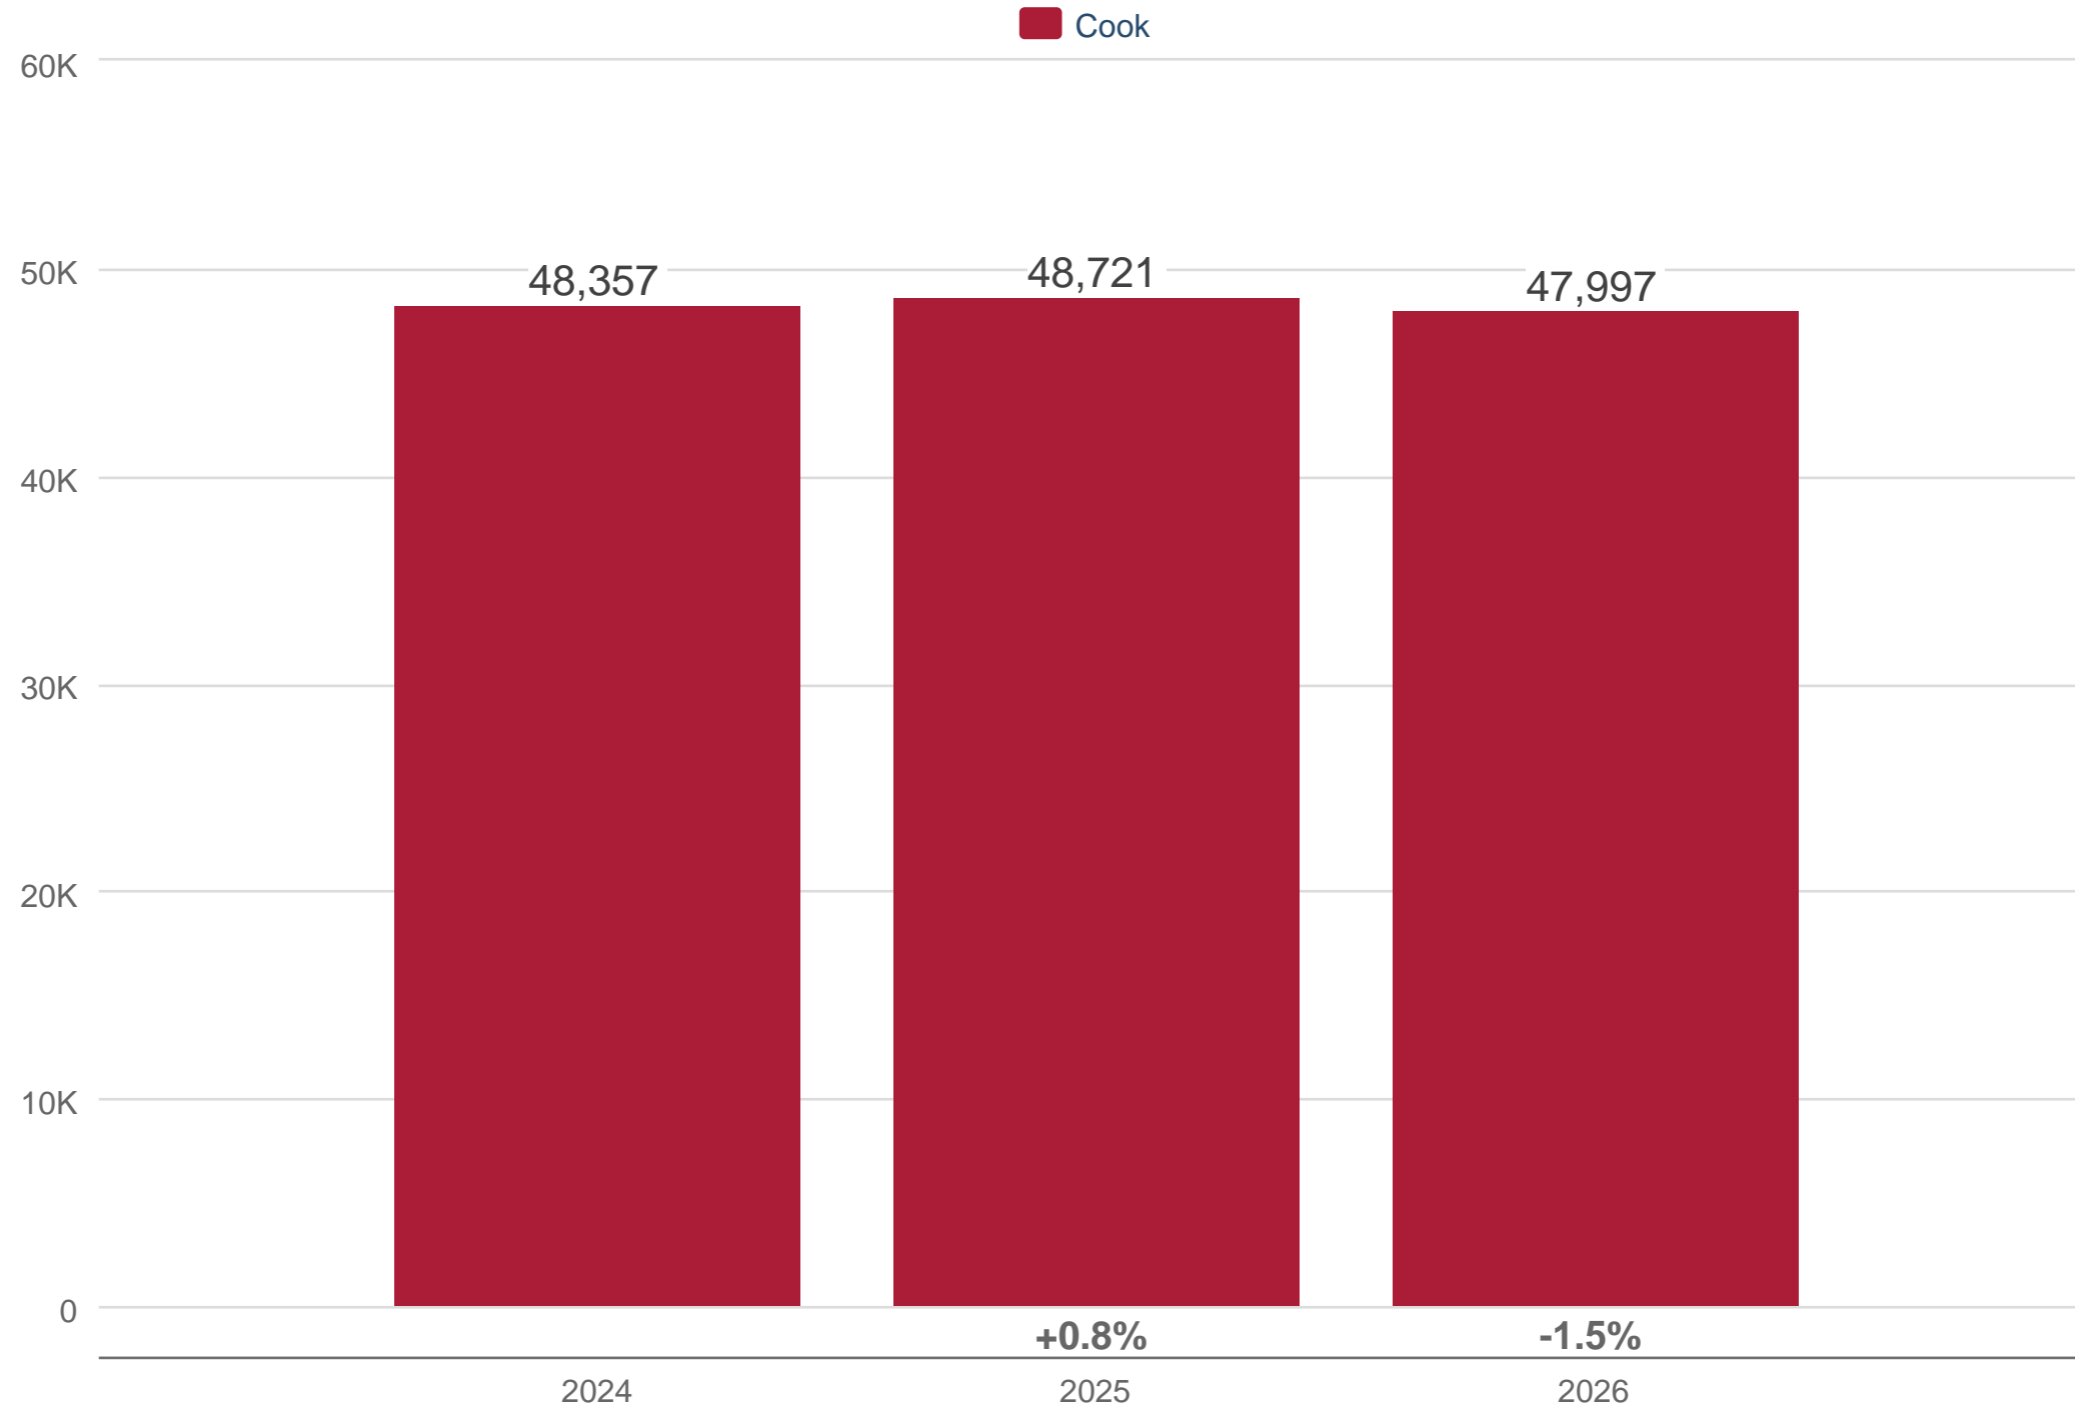

March Closed Sales

Cook: Single Family

Each data point is 12 months of activity. Data is from April 18, 2026.

All data from MRED. Data deemed reliable but not guaranteed. InfoSparks © 2026 ShowingTime.