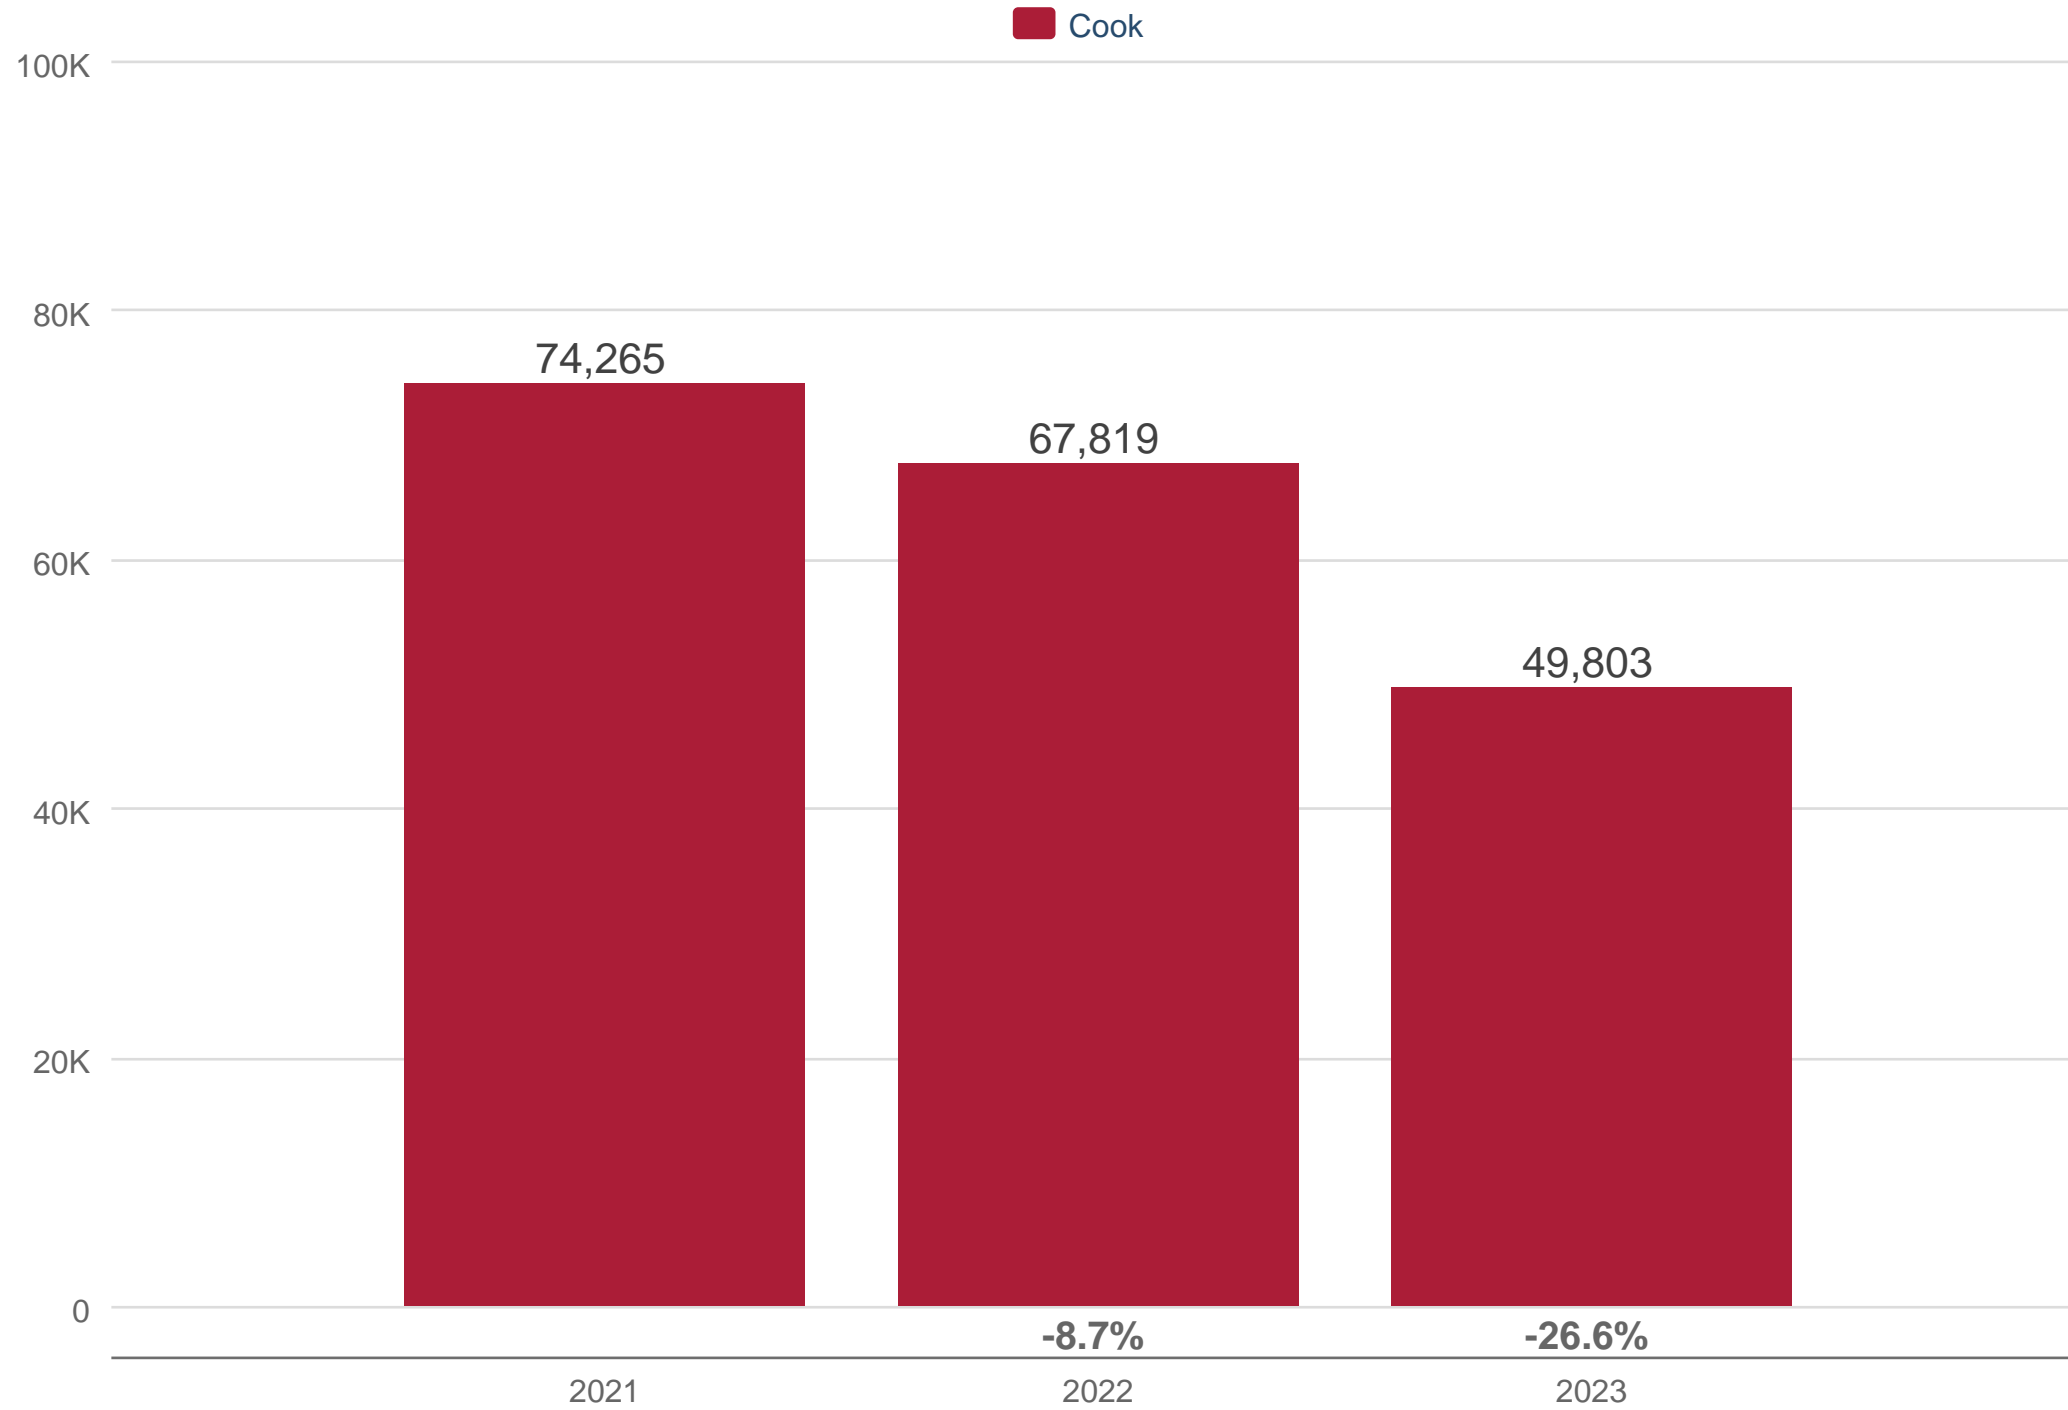

September Closed Sales

Cook: Single Family

Each data point is 12 months of activity. Data is from October 1, 2023.

All data from MRED. Data deemed reliable but not guaranteed. InfoSparks © 2023 ShowingTime.