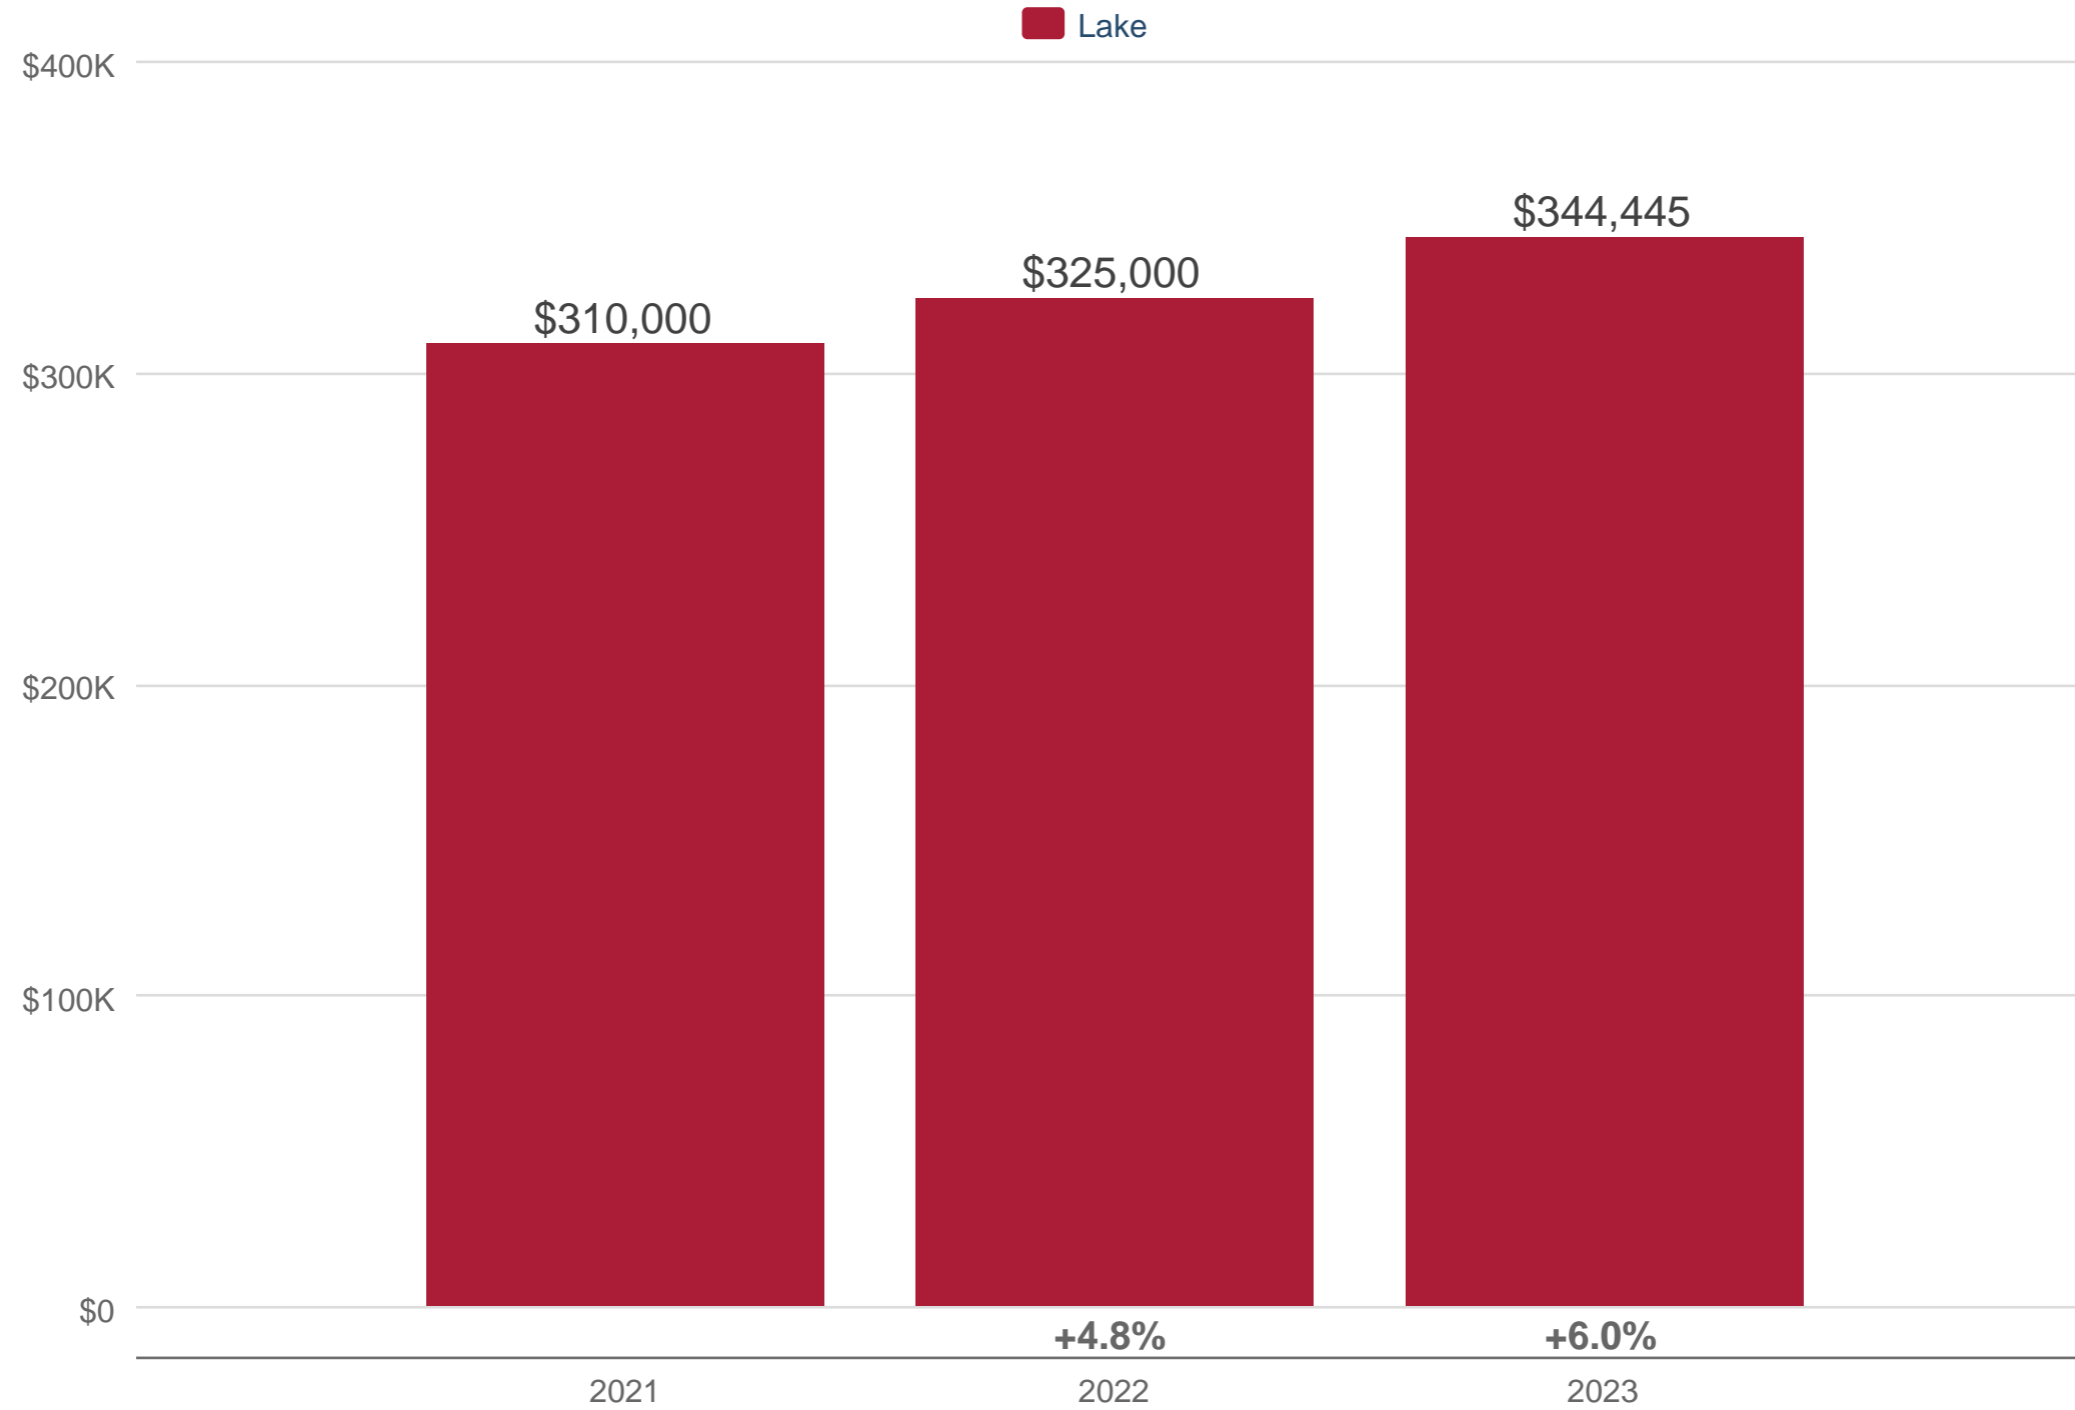

September Median Sales Price

Lake: Single Family

Each data point is 12 months of activity. Data is from October 1, 2023.

All data from MRED. Data deemed reliable but not guaranteed. InfoSparks © 2023 ShowingTime.