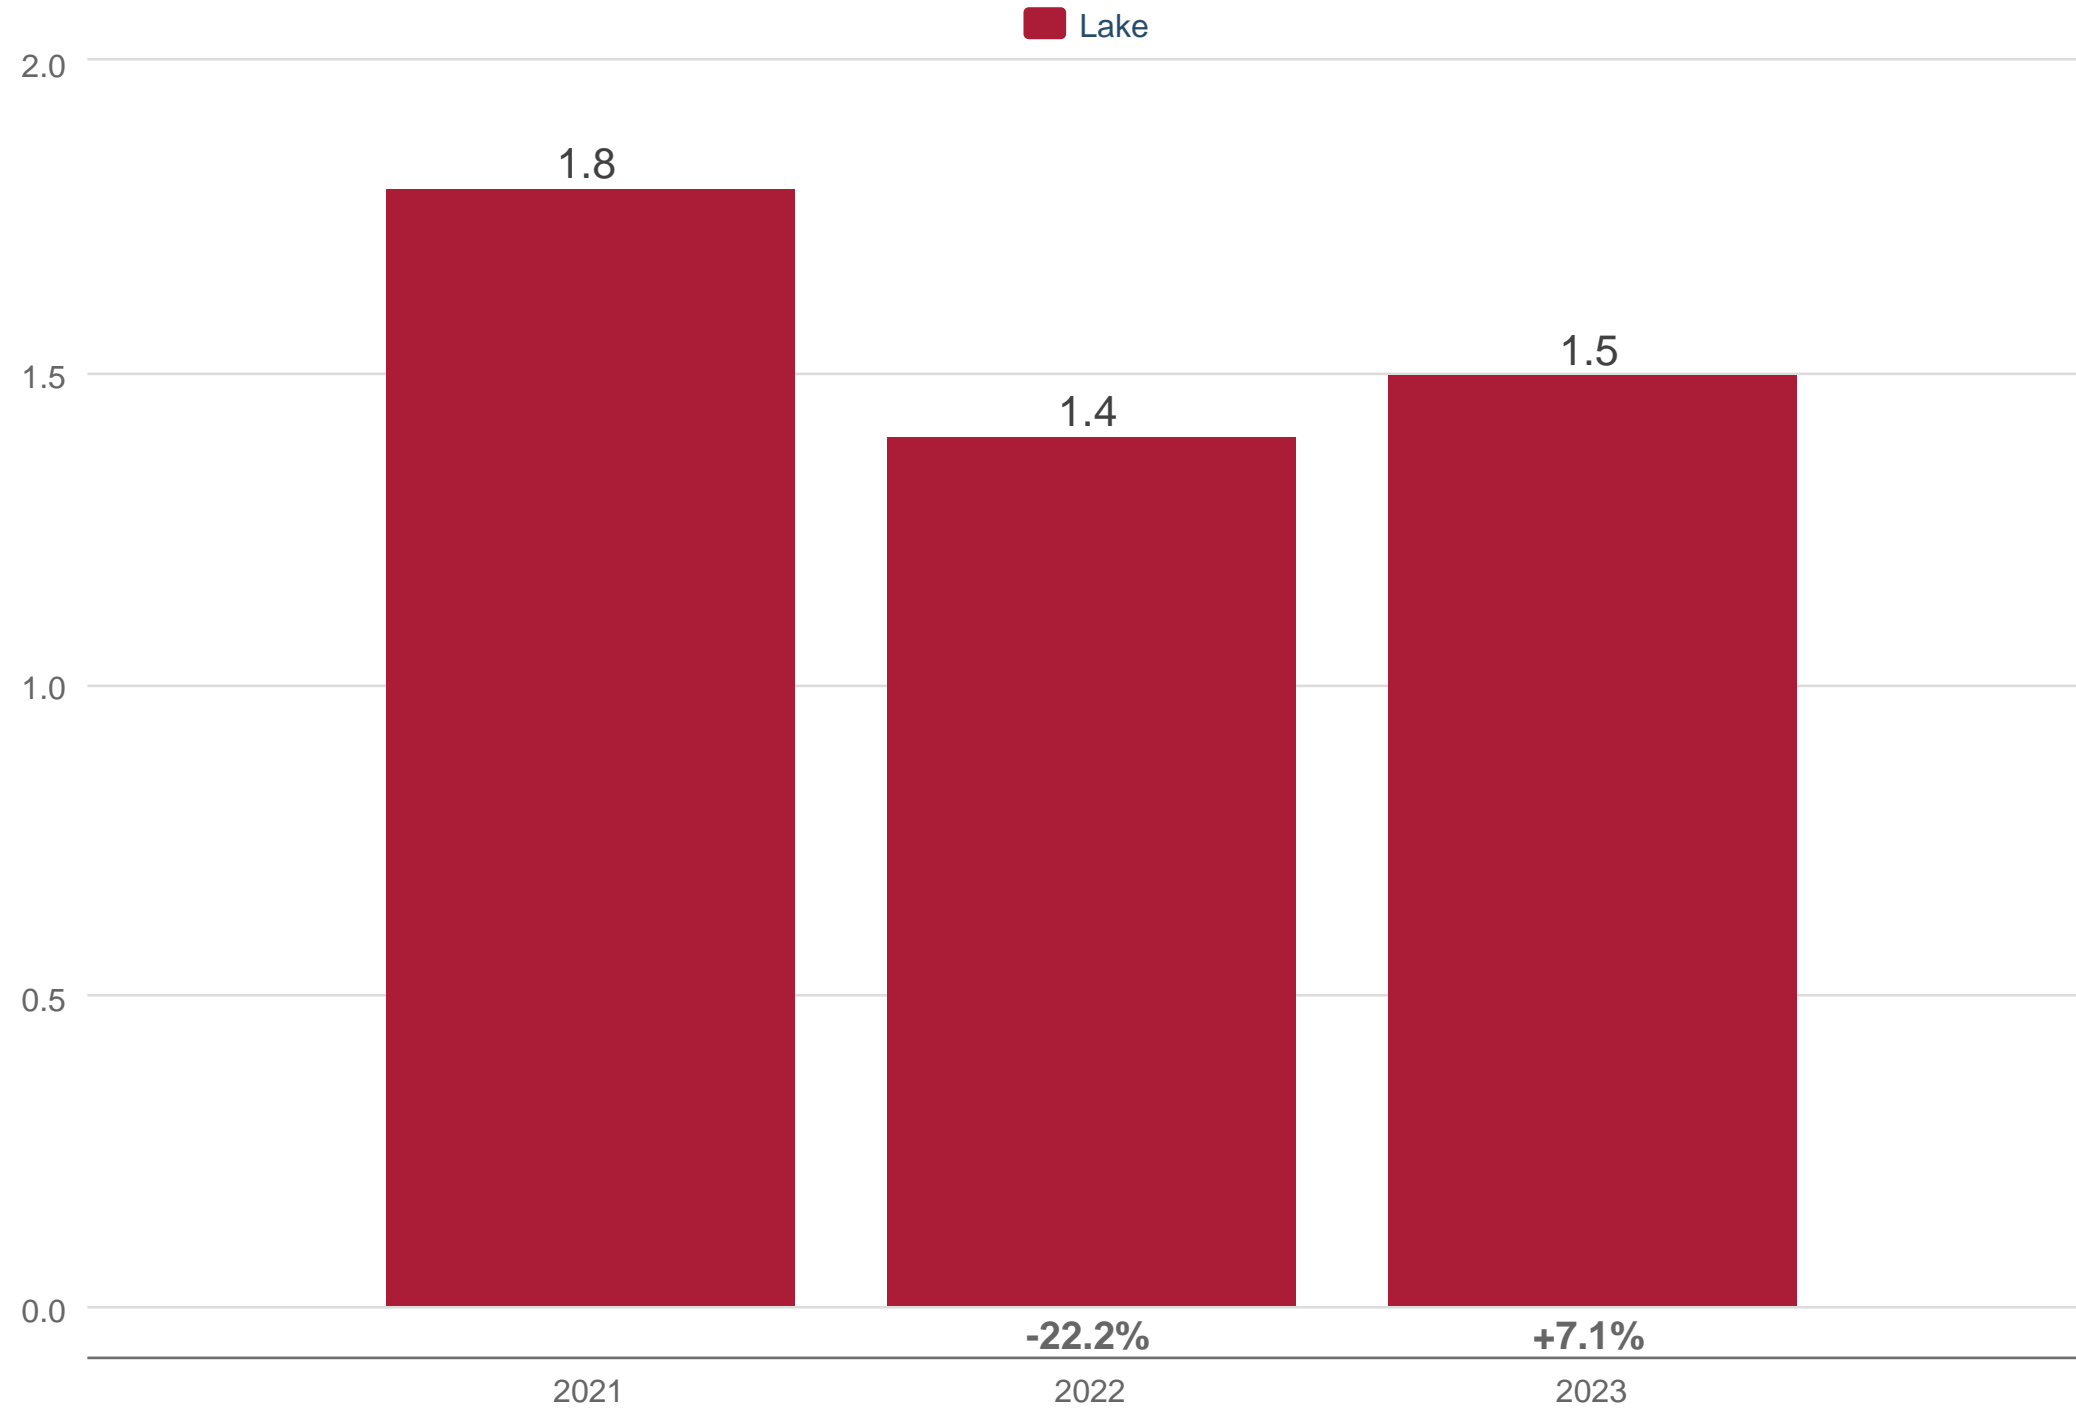

September Months Supply of Homes for Sale

Lake: Single Family

Each data point is 12 months of activity. Data is from October 1, 2023.

All data from MRED. Data deemed reliable but not guaranteed. InfoSparks © 2023 ShowingTime.