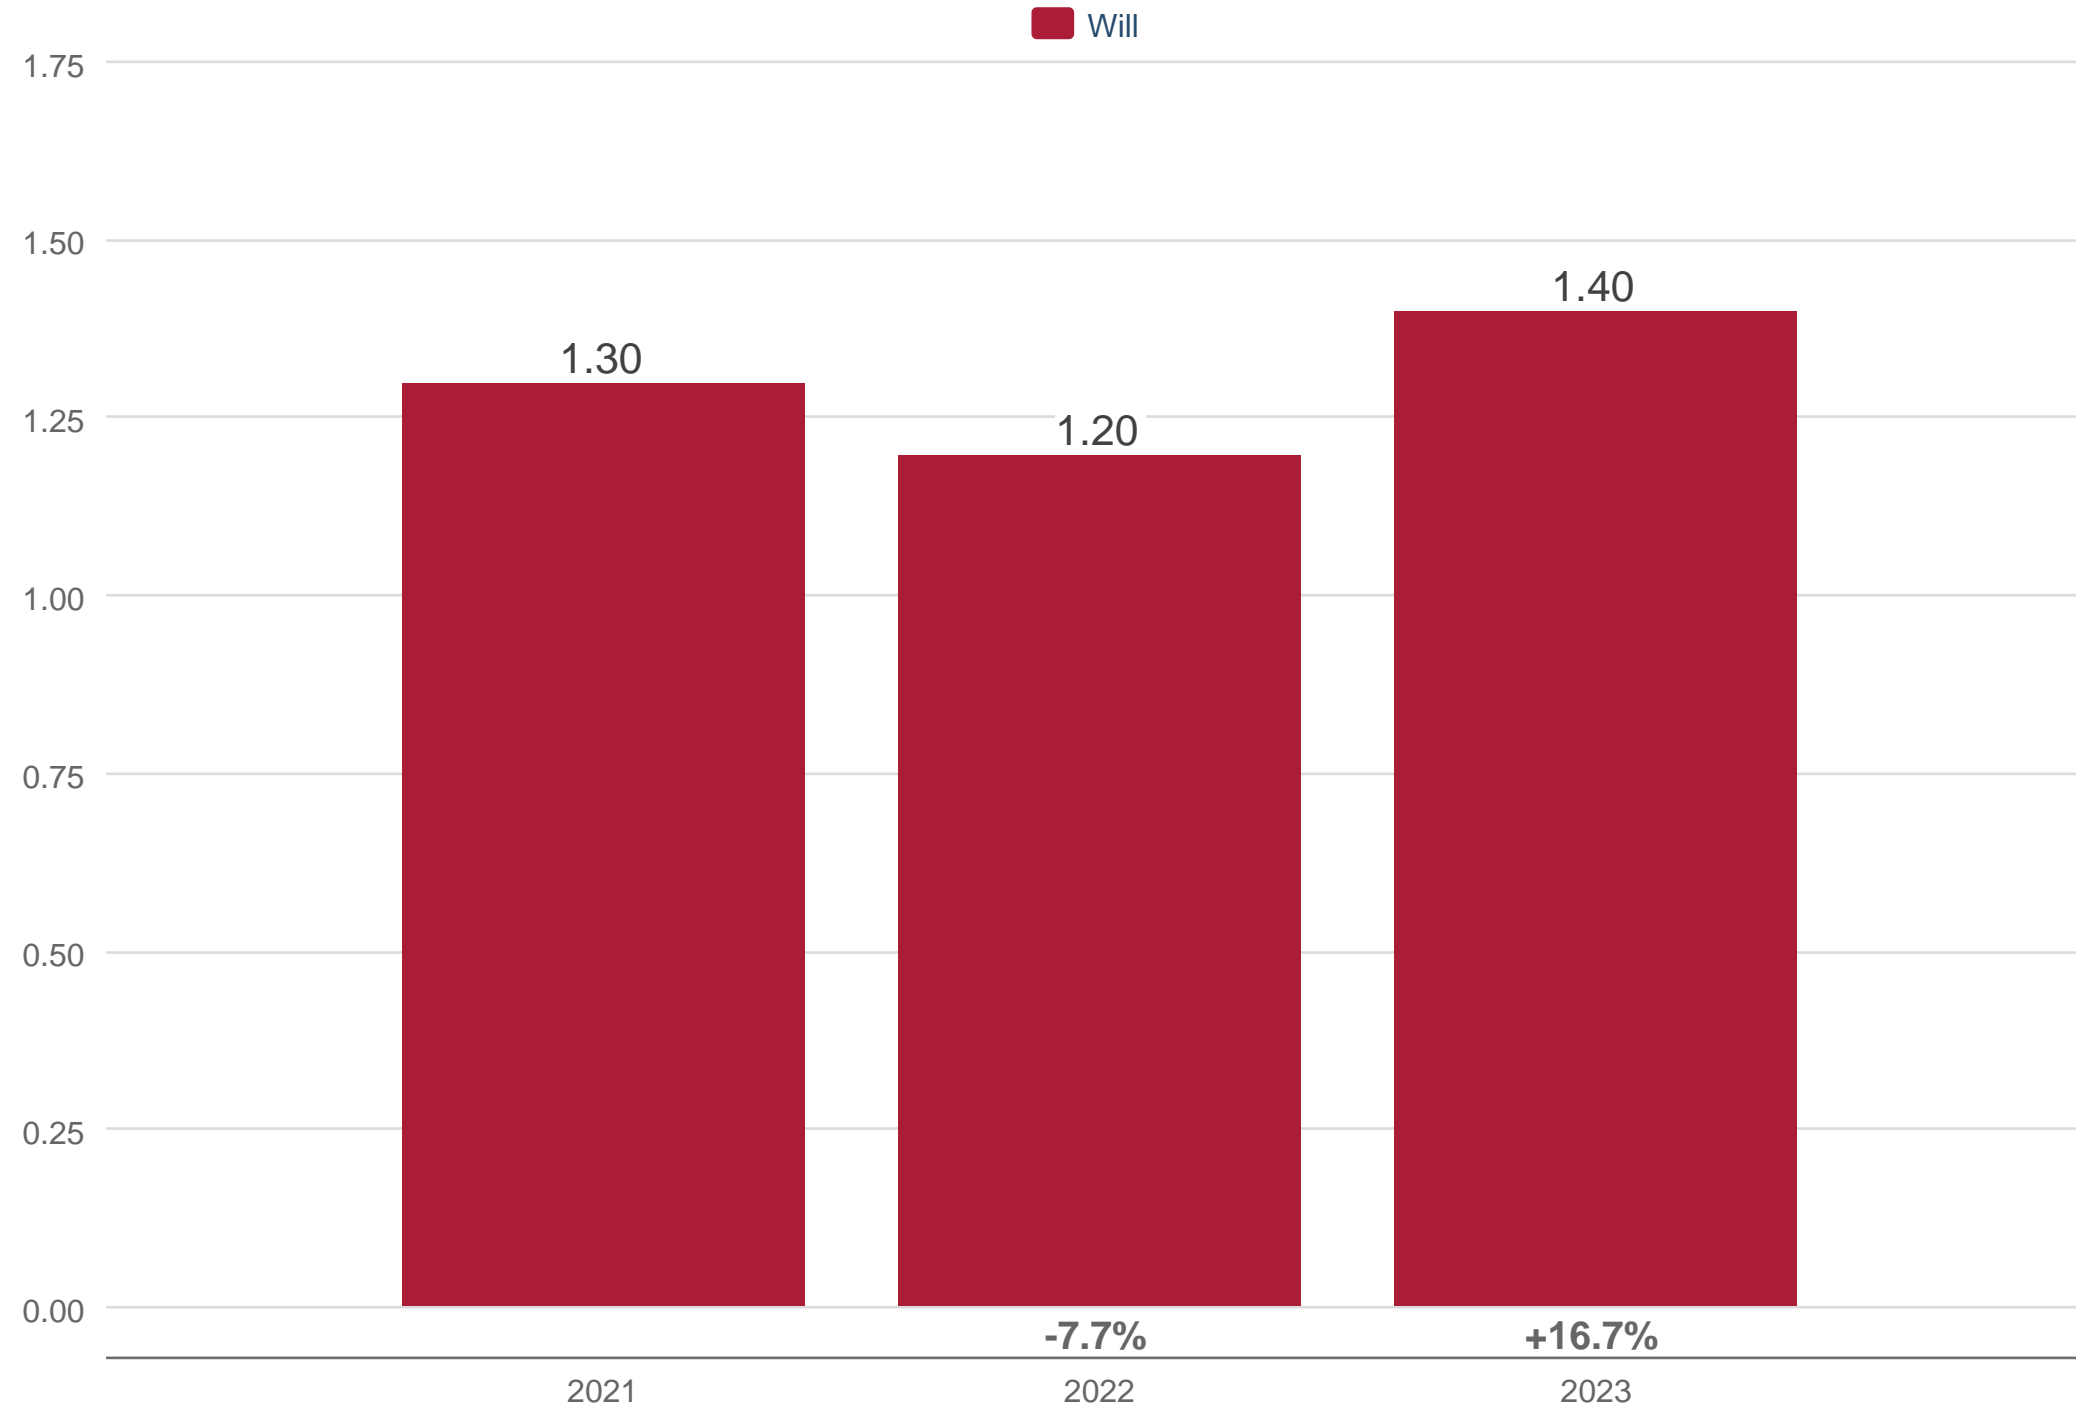

September Months Supply of Homes for Sale

Will: Single Family

Each data point is 12 months of activity. Data is from October 1, 2023.

All data from MRED. Data deemed reliable but not guaranteed. InfoSparks © 2023 ShowingTime.