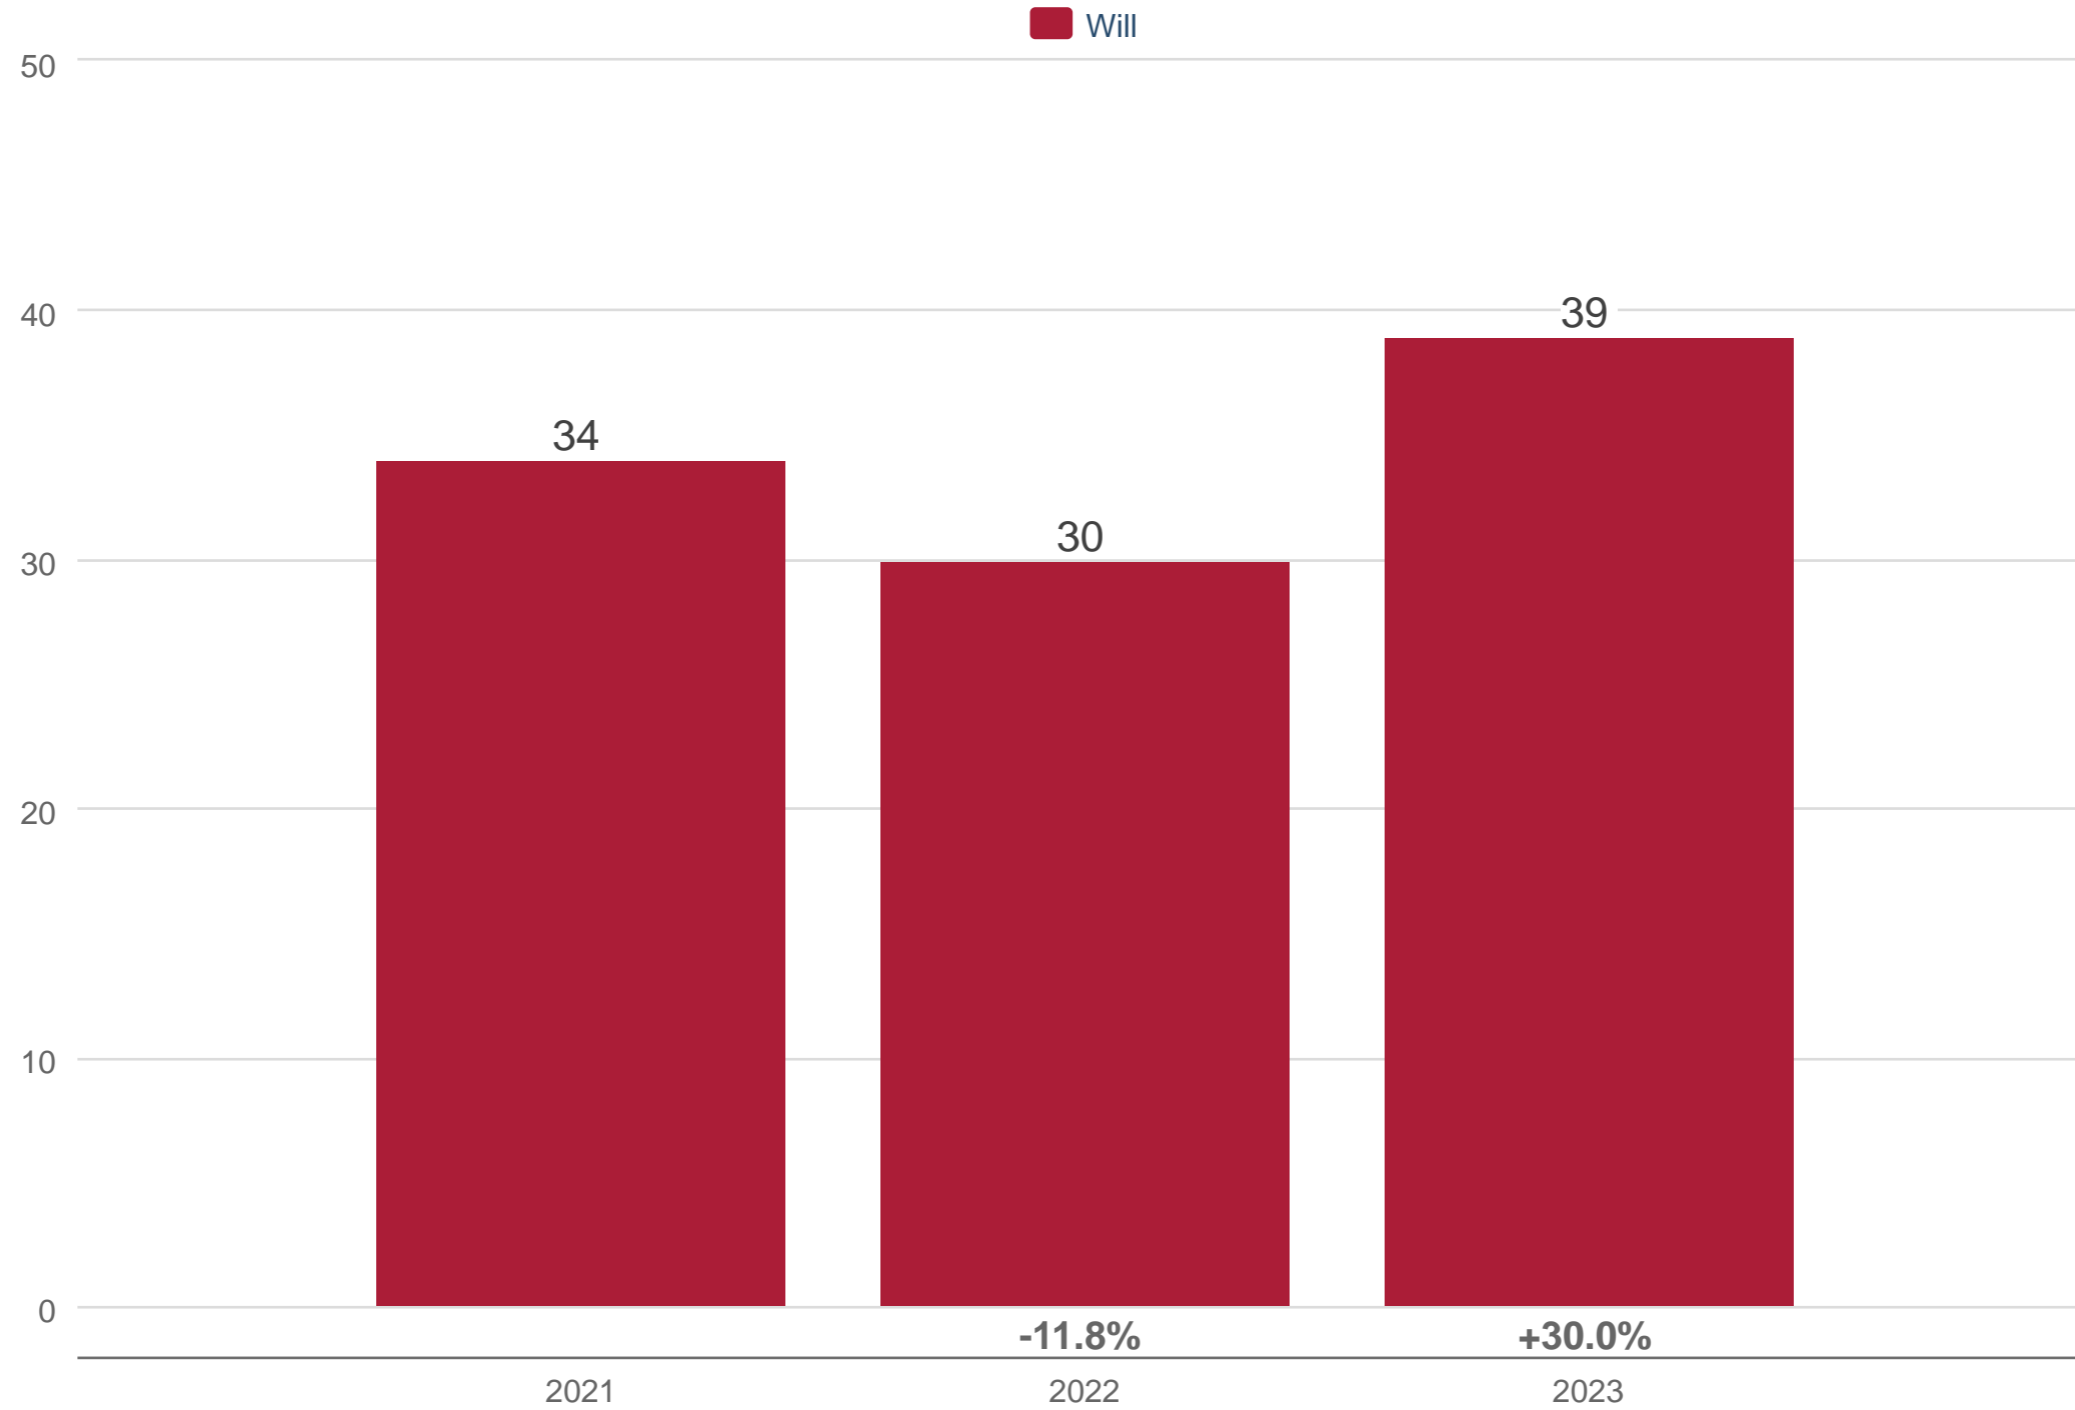

### September Average Market Time

Will: Single Family

Each data point is 12 months of activity. Data is from October 1, 2023.

All data from MRED. Data deemed reliable but not guaranteed. InfoSparks © 2023 ShowingTime.