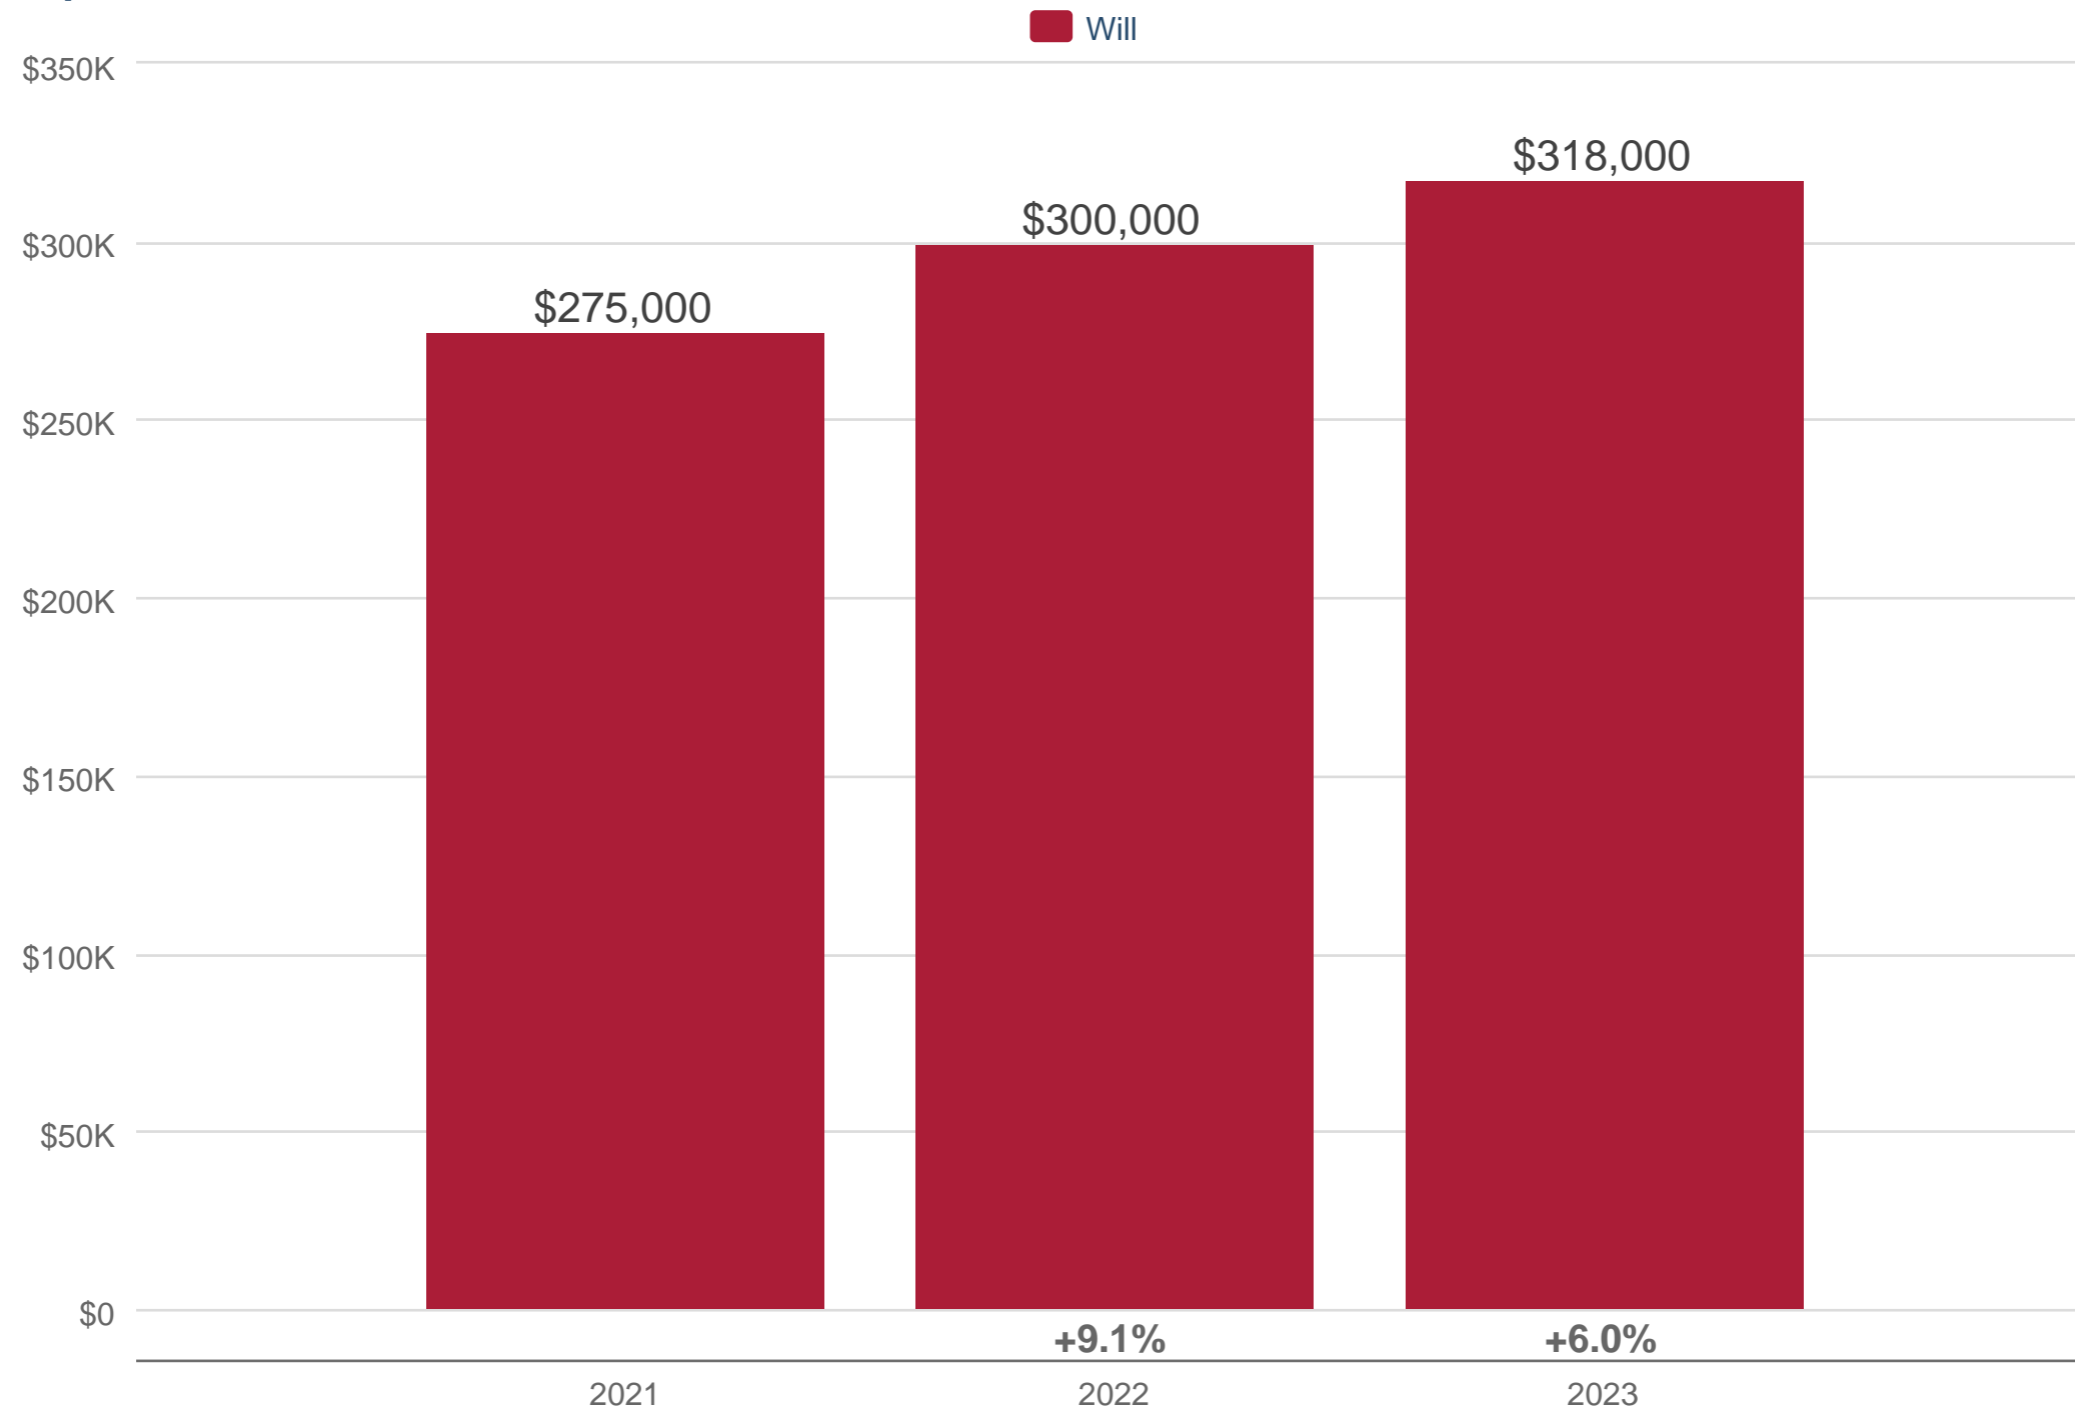

September Median Sales Price

Will: Single Family

Each data point is 12 months of activity. Data is from October 1, 2023.

All data from MRED. Data deemed reliable but not guaranteed. InfoSparks © 2023 ShowingTime.