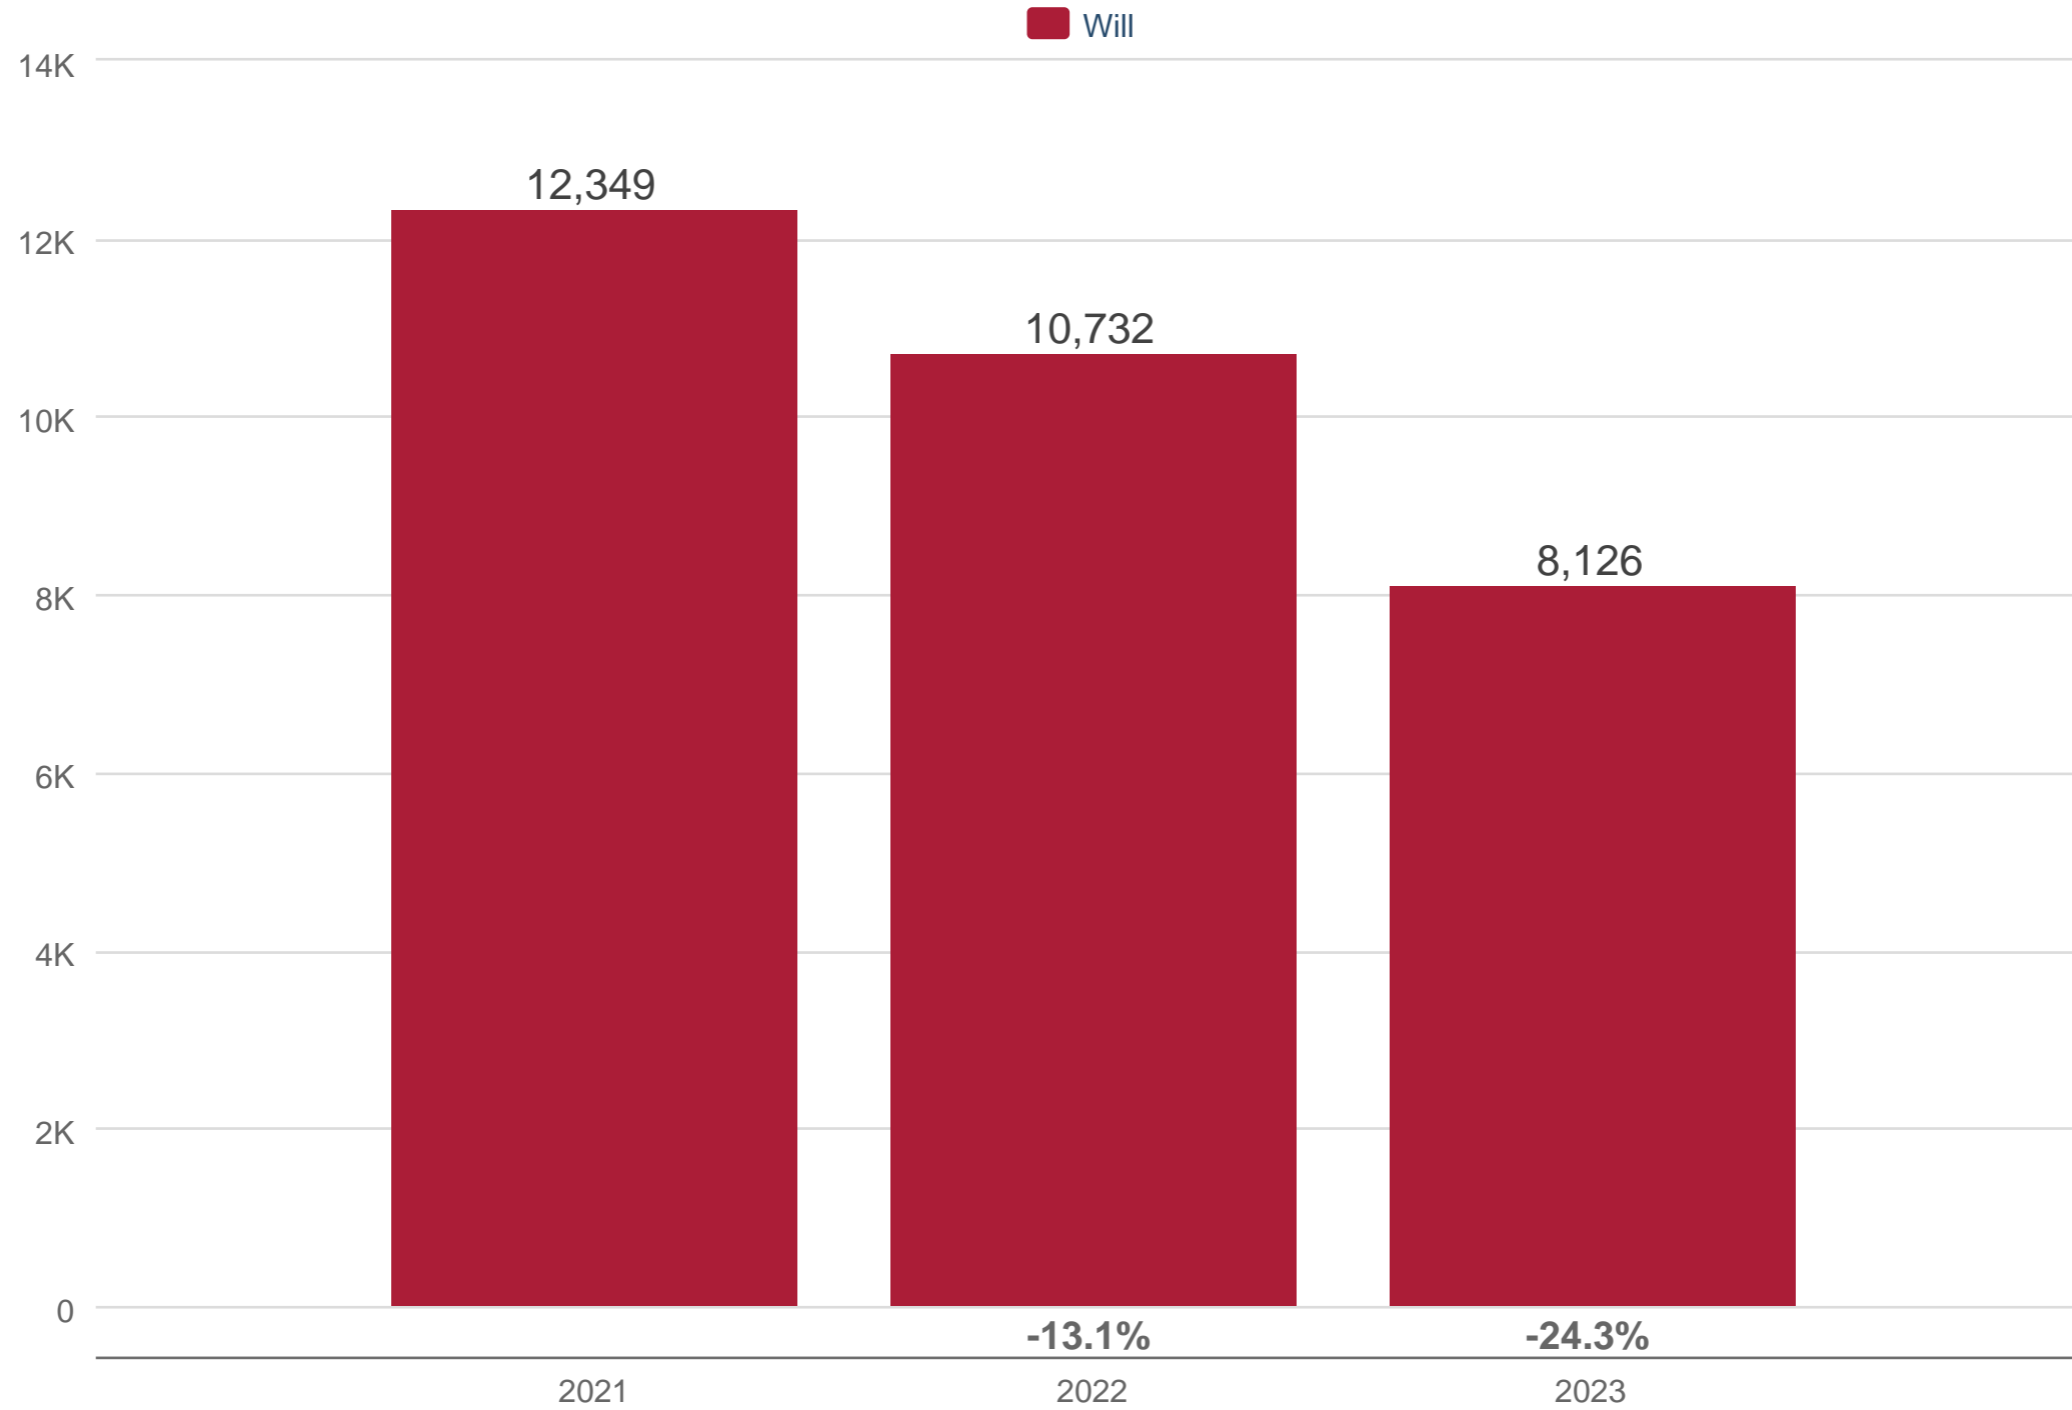

September Closed Sales

Will: Single Family

Each data point is 12 months of activity. Data is from October 1, 2023.

All data from MRED. Data deemed reliable but not guaranteed. InfoSparks © 2023 ShowingTime.