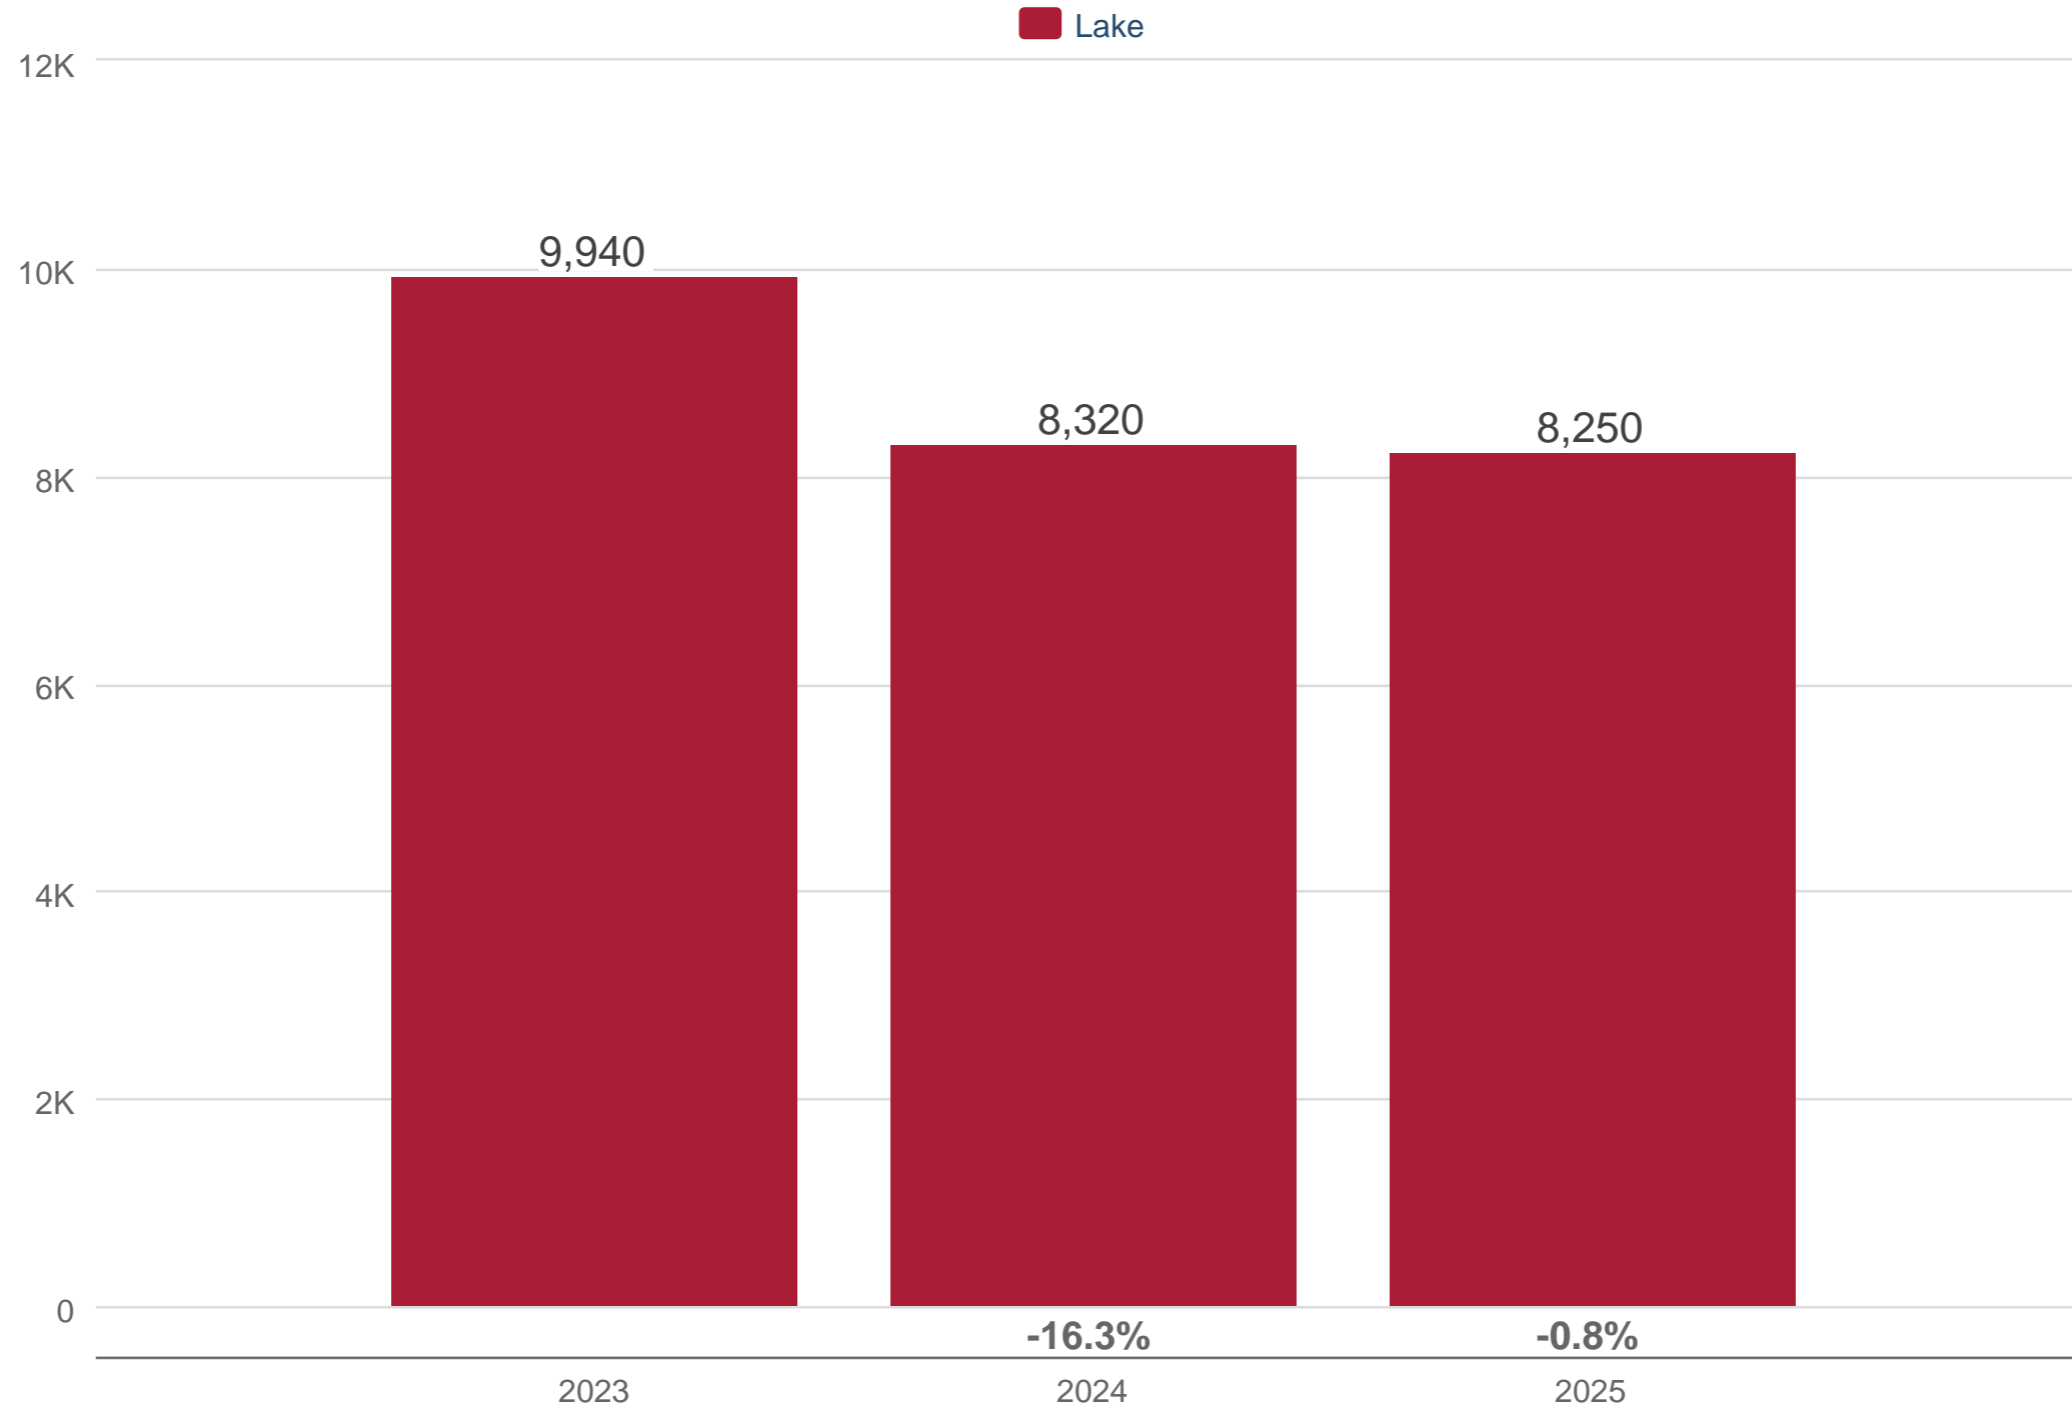

March Closed Sales

Lake: Single Family

Each data point is 12 months of activity. Data is from April 23, 2025.

All data from MRED. Data deemed reliable but not guaranteed. InfoSparks © 2025 ShowingTime.