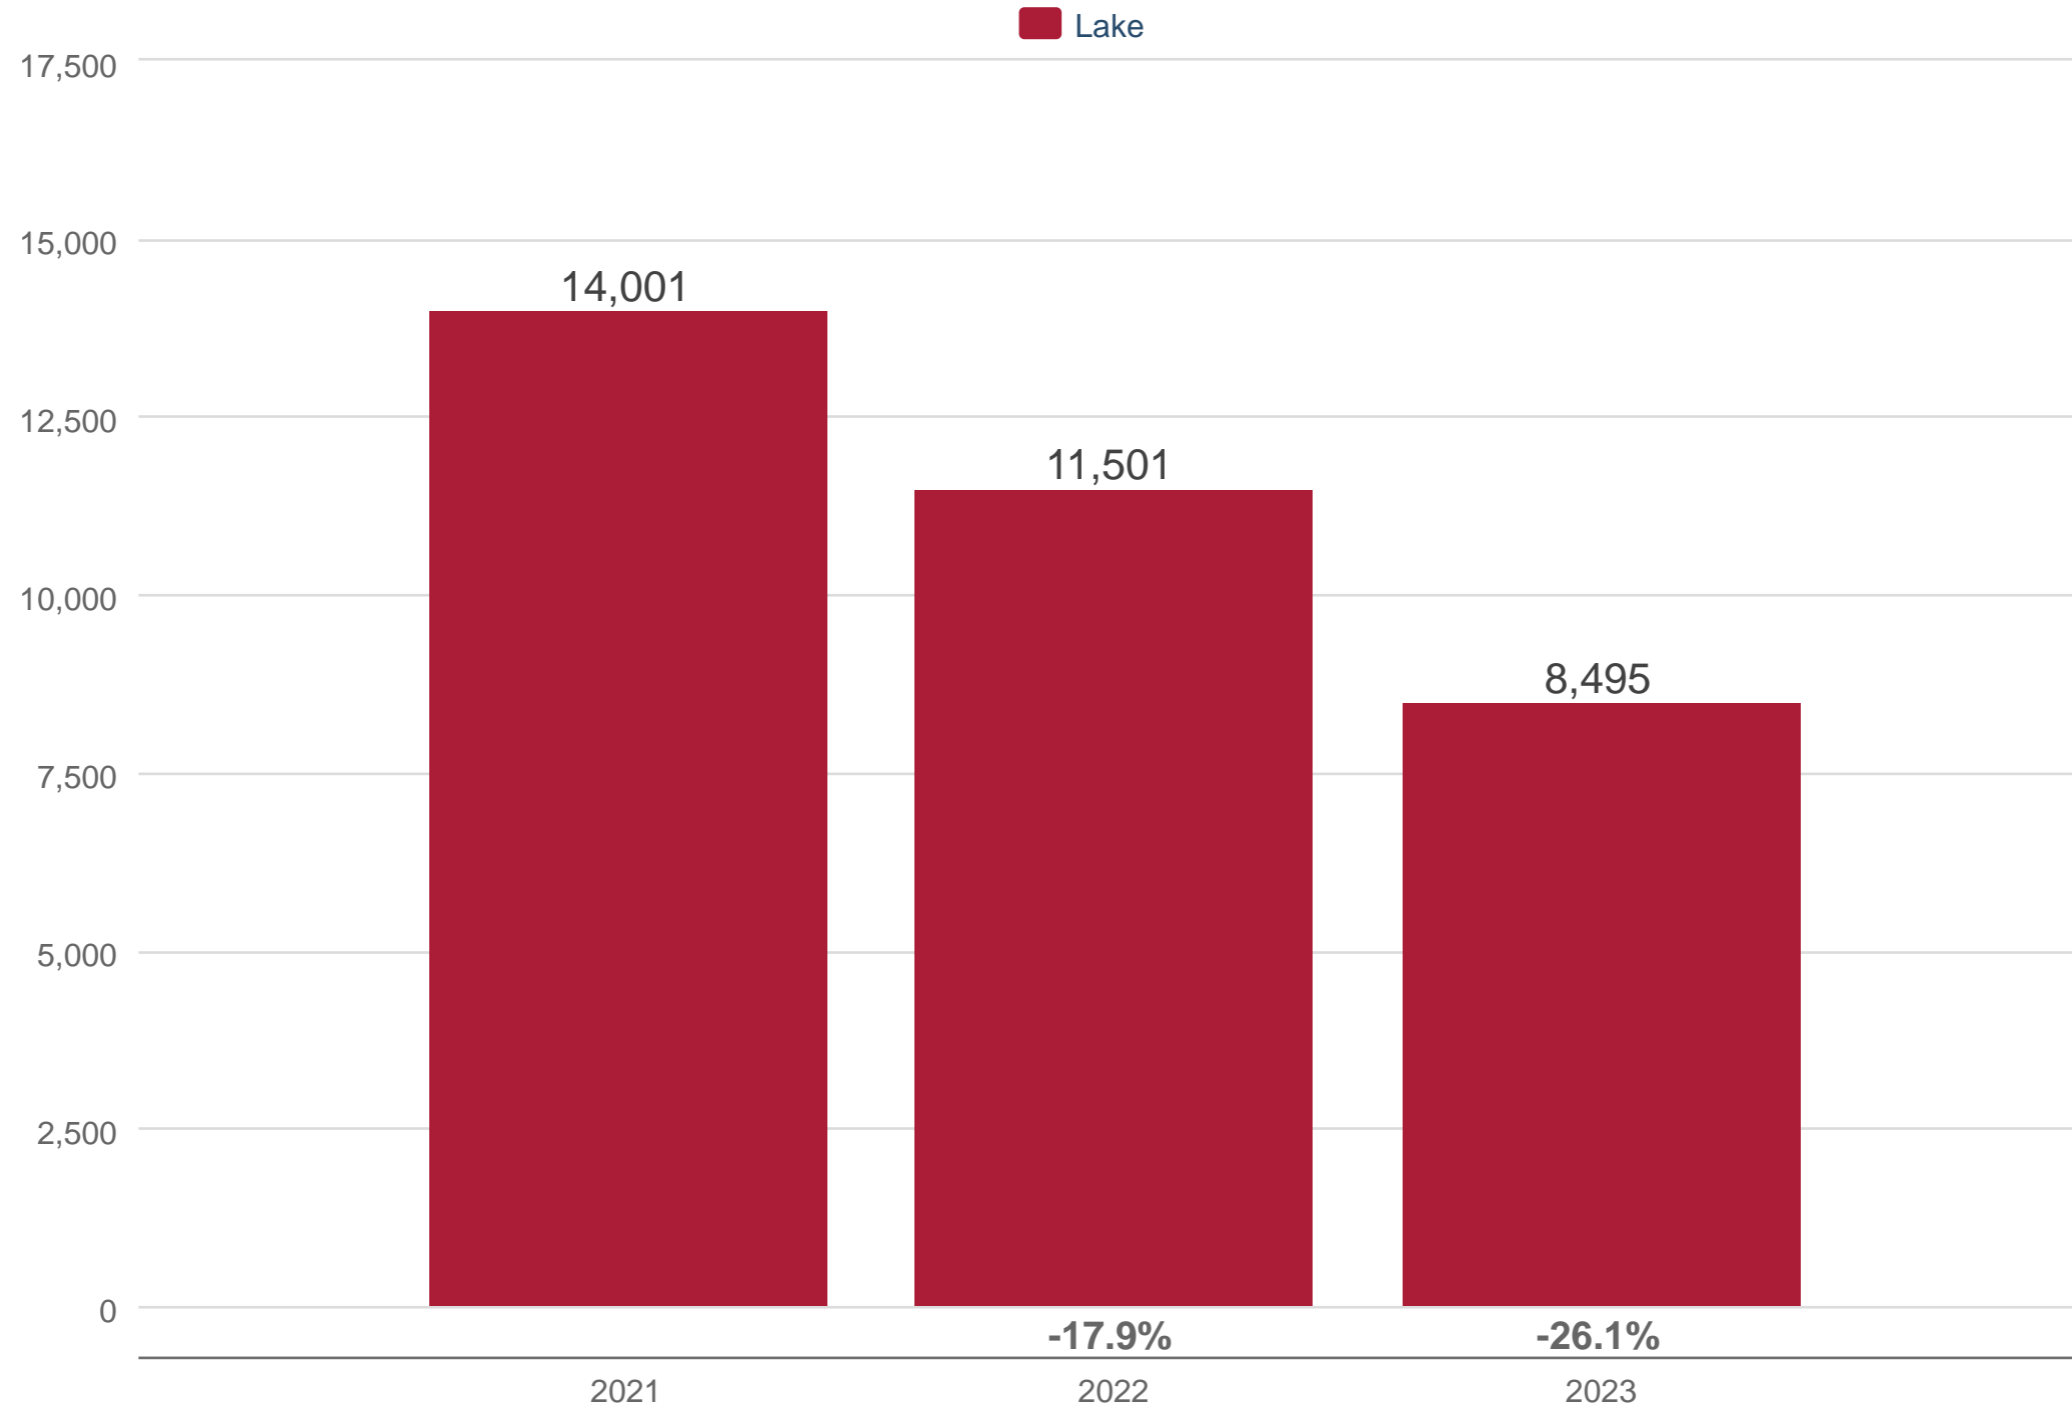

September Closed Sales

Lake: Single Family

Each data point is 12 months of activity. Data is from October 1, 2023.

All data from MRED. Data deemed reliable but not guaranteed. InfoSparks © 2023 ShowingTime.