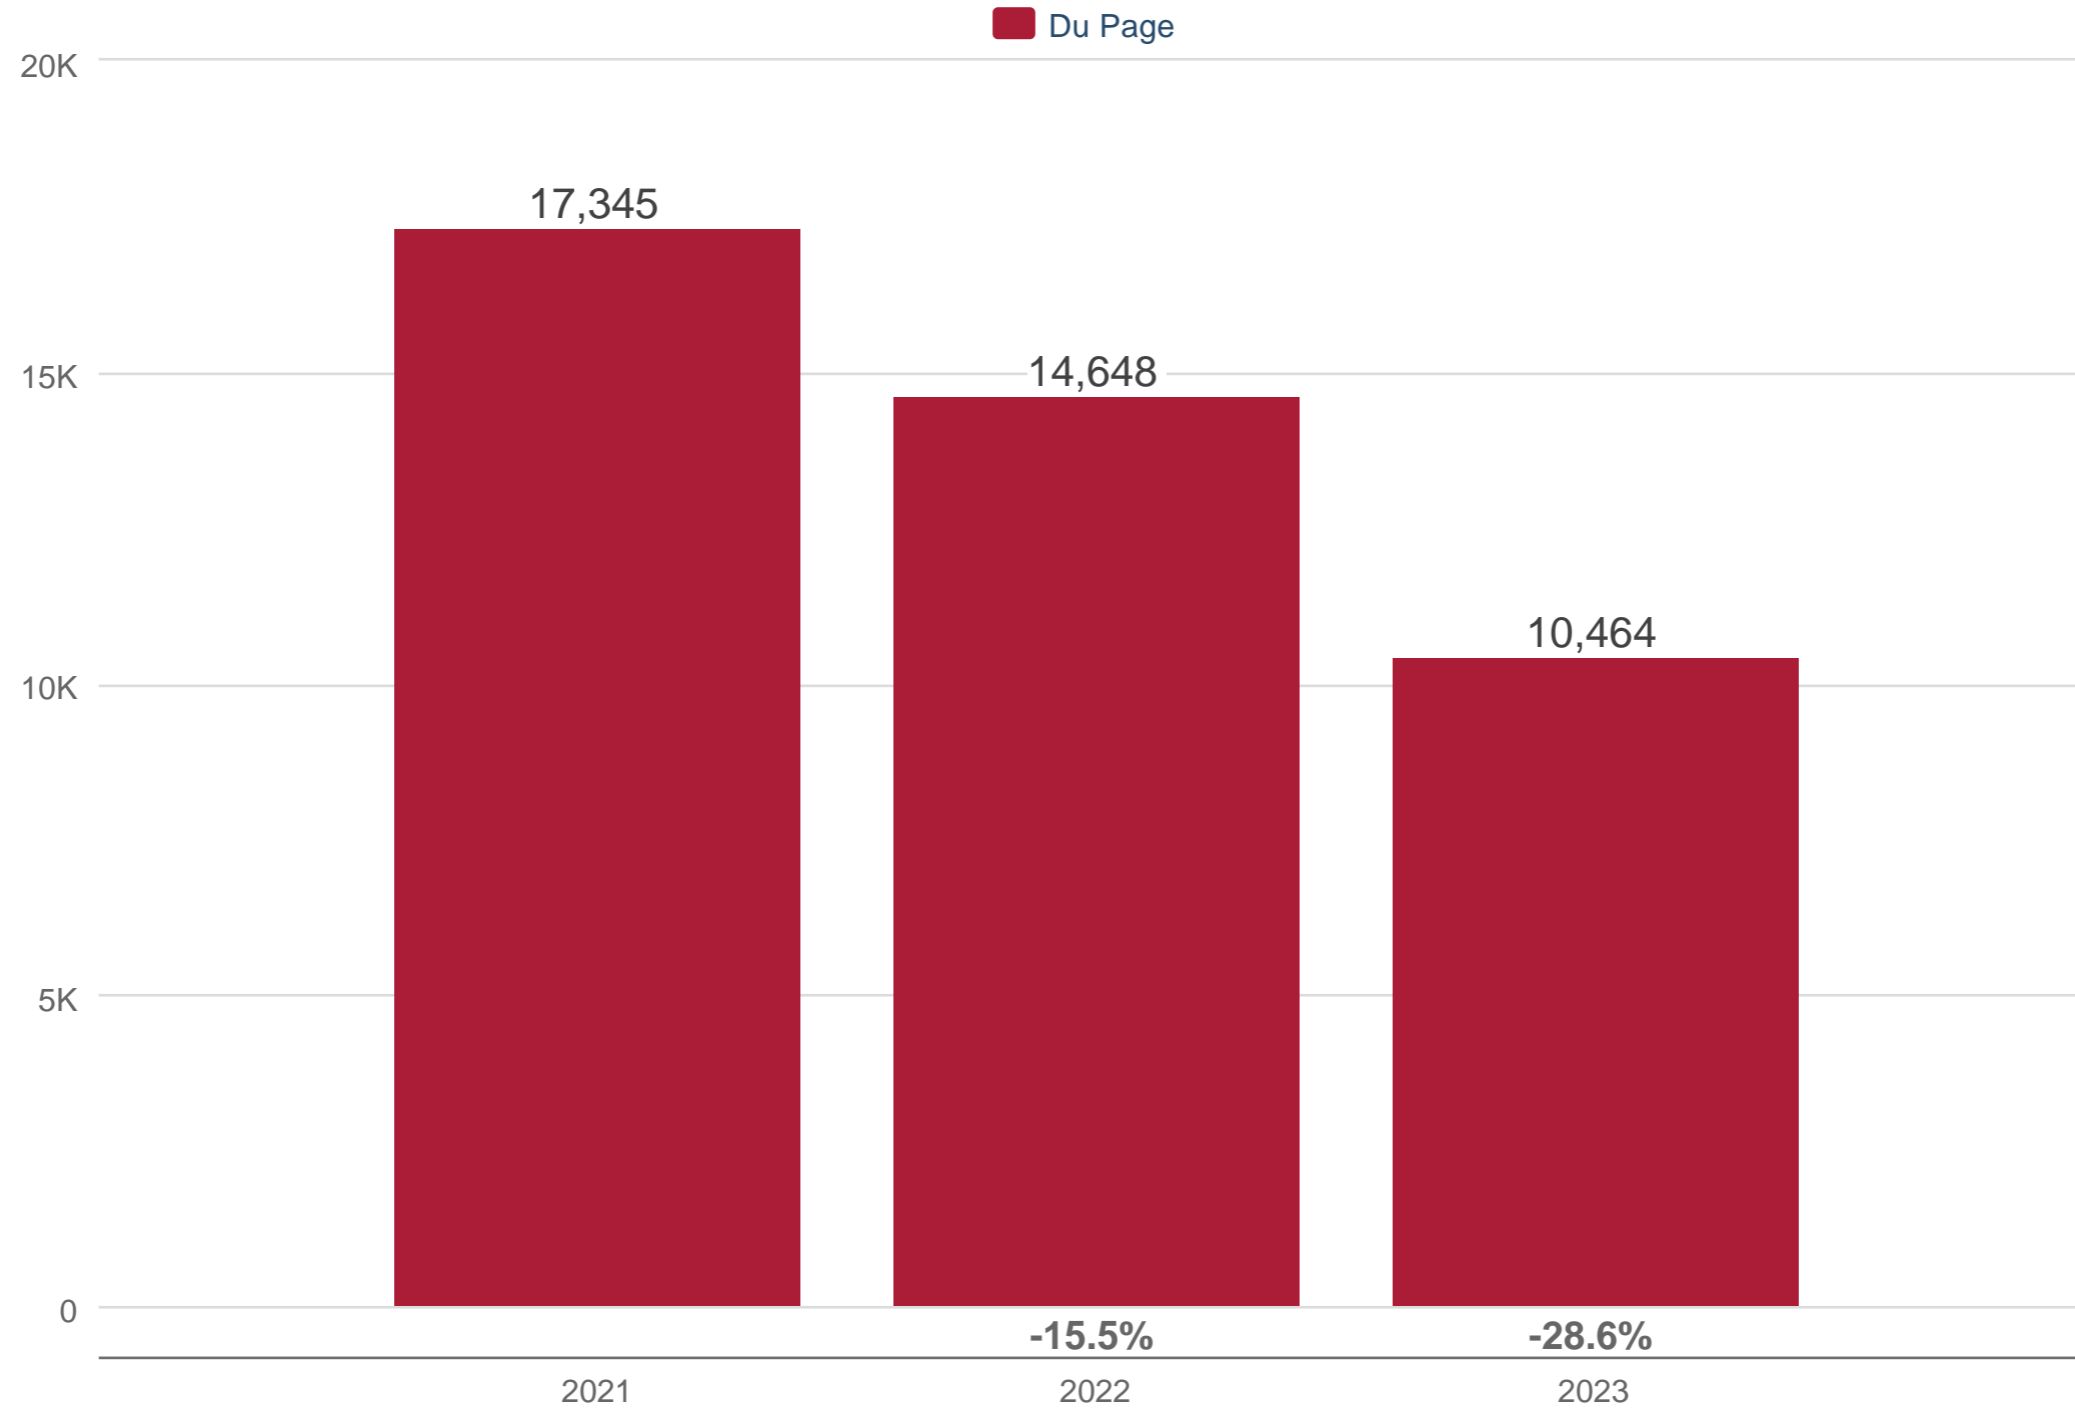

September Closed Sales

Du Page: Single Family

Each data point is 12 months of activity. Data is from October 1, 2023.

All data from MRED. Data deemed reliable but not guaranteed. InfoSparks © 2023 ShowingTime.