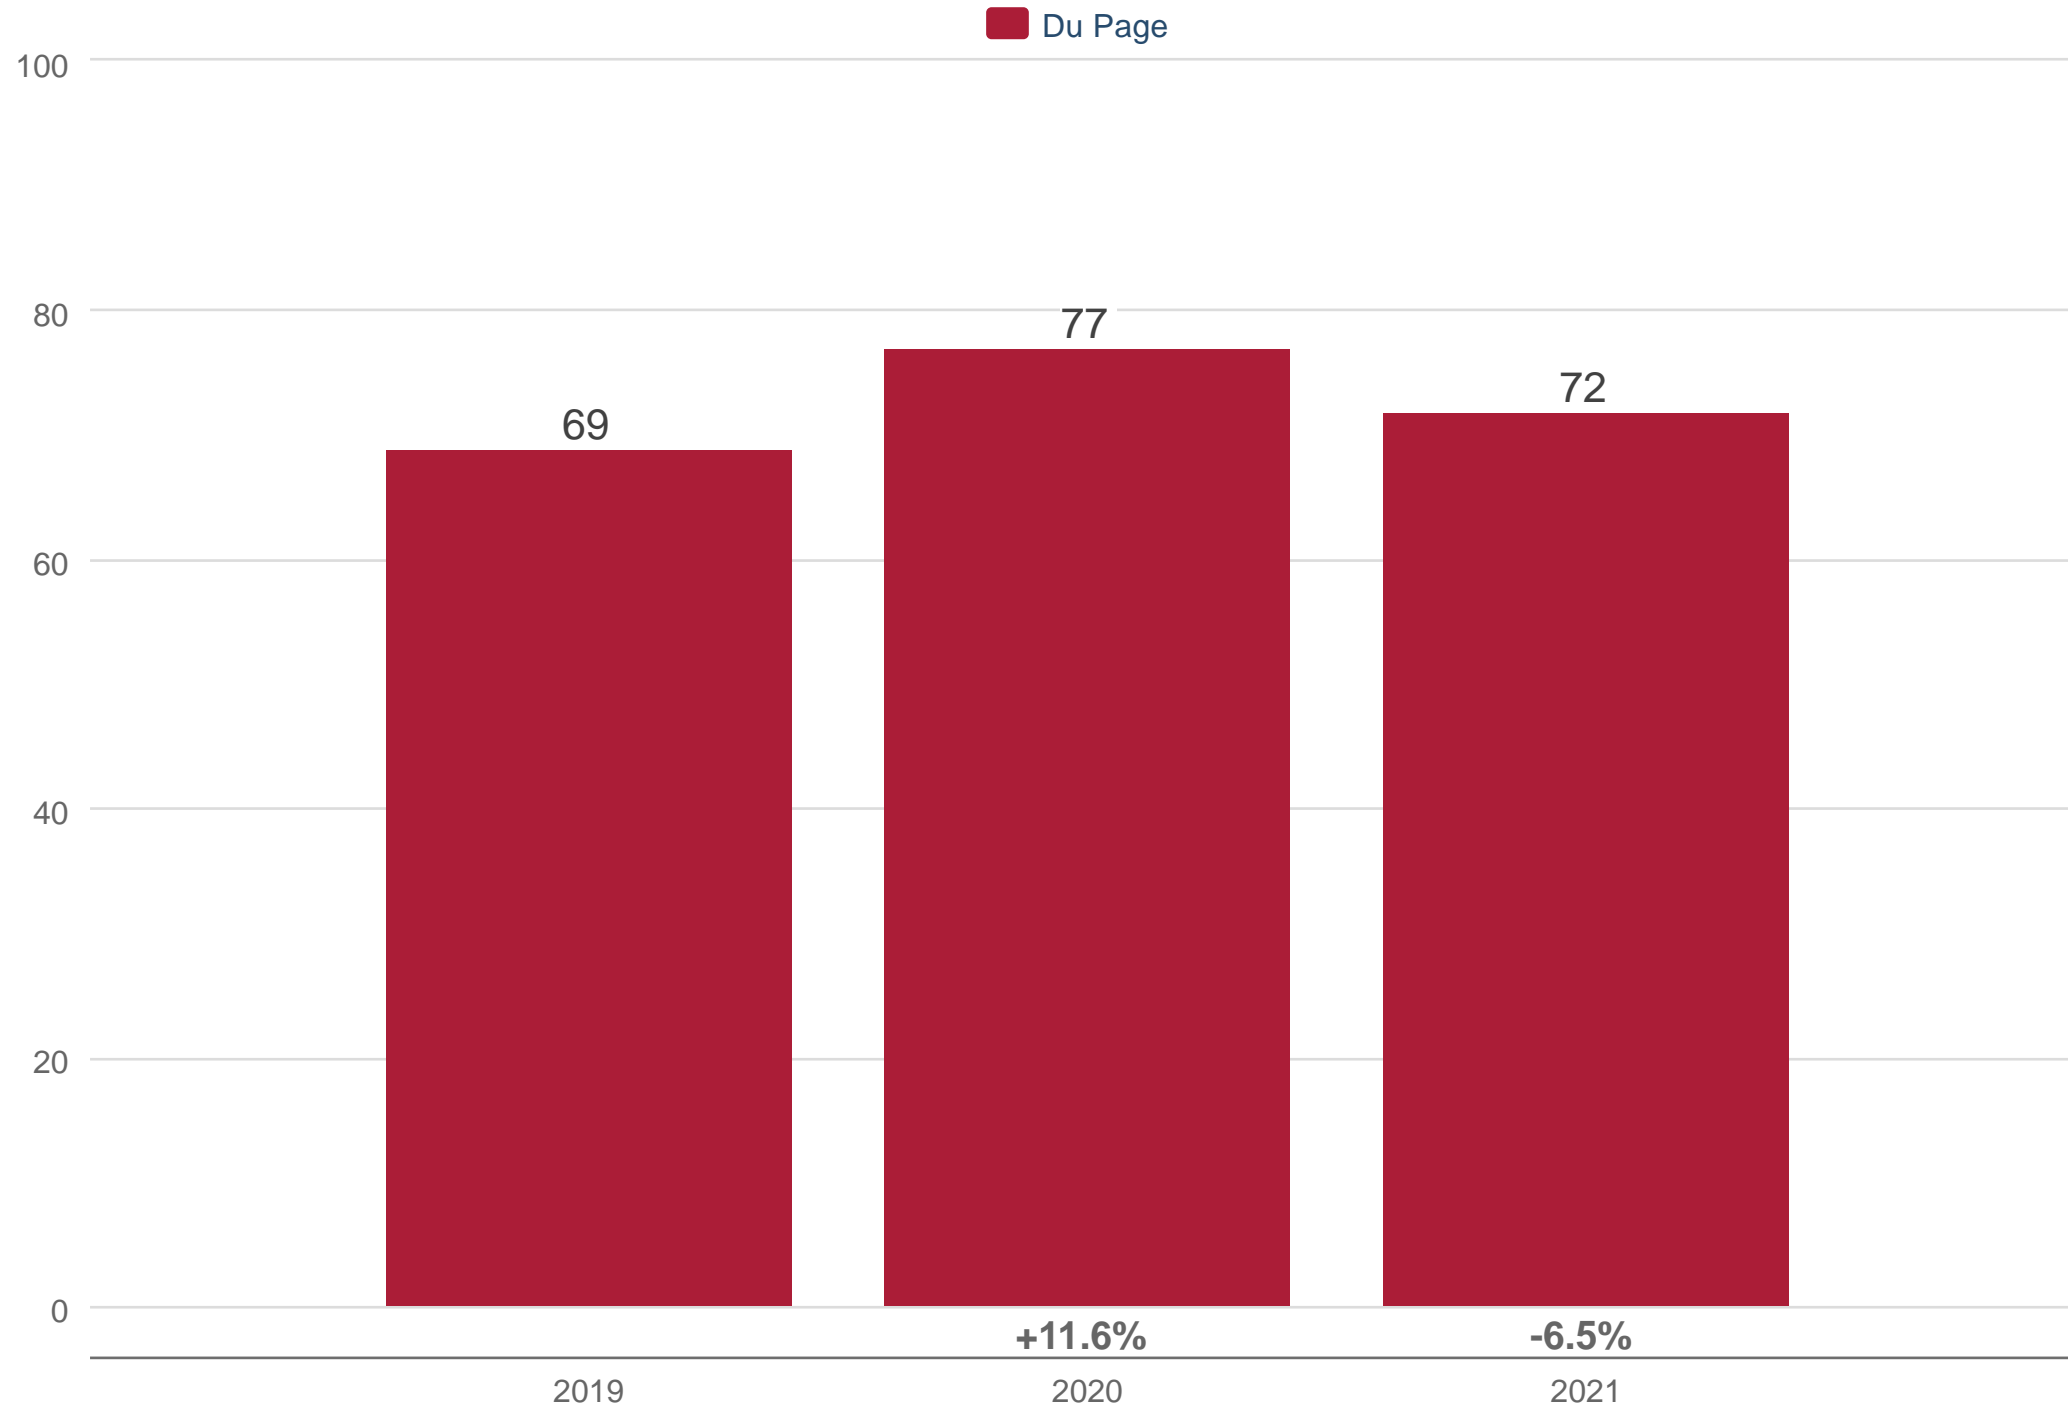

March Average Market Time

Du Page: Single Family

Each data point is 12 months of activity. Data is from April 10, 2021.

All data from MRED. Data deemed reliable but not guaranteed. InfoSparks © 2021 ShowingTime.