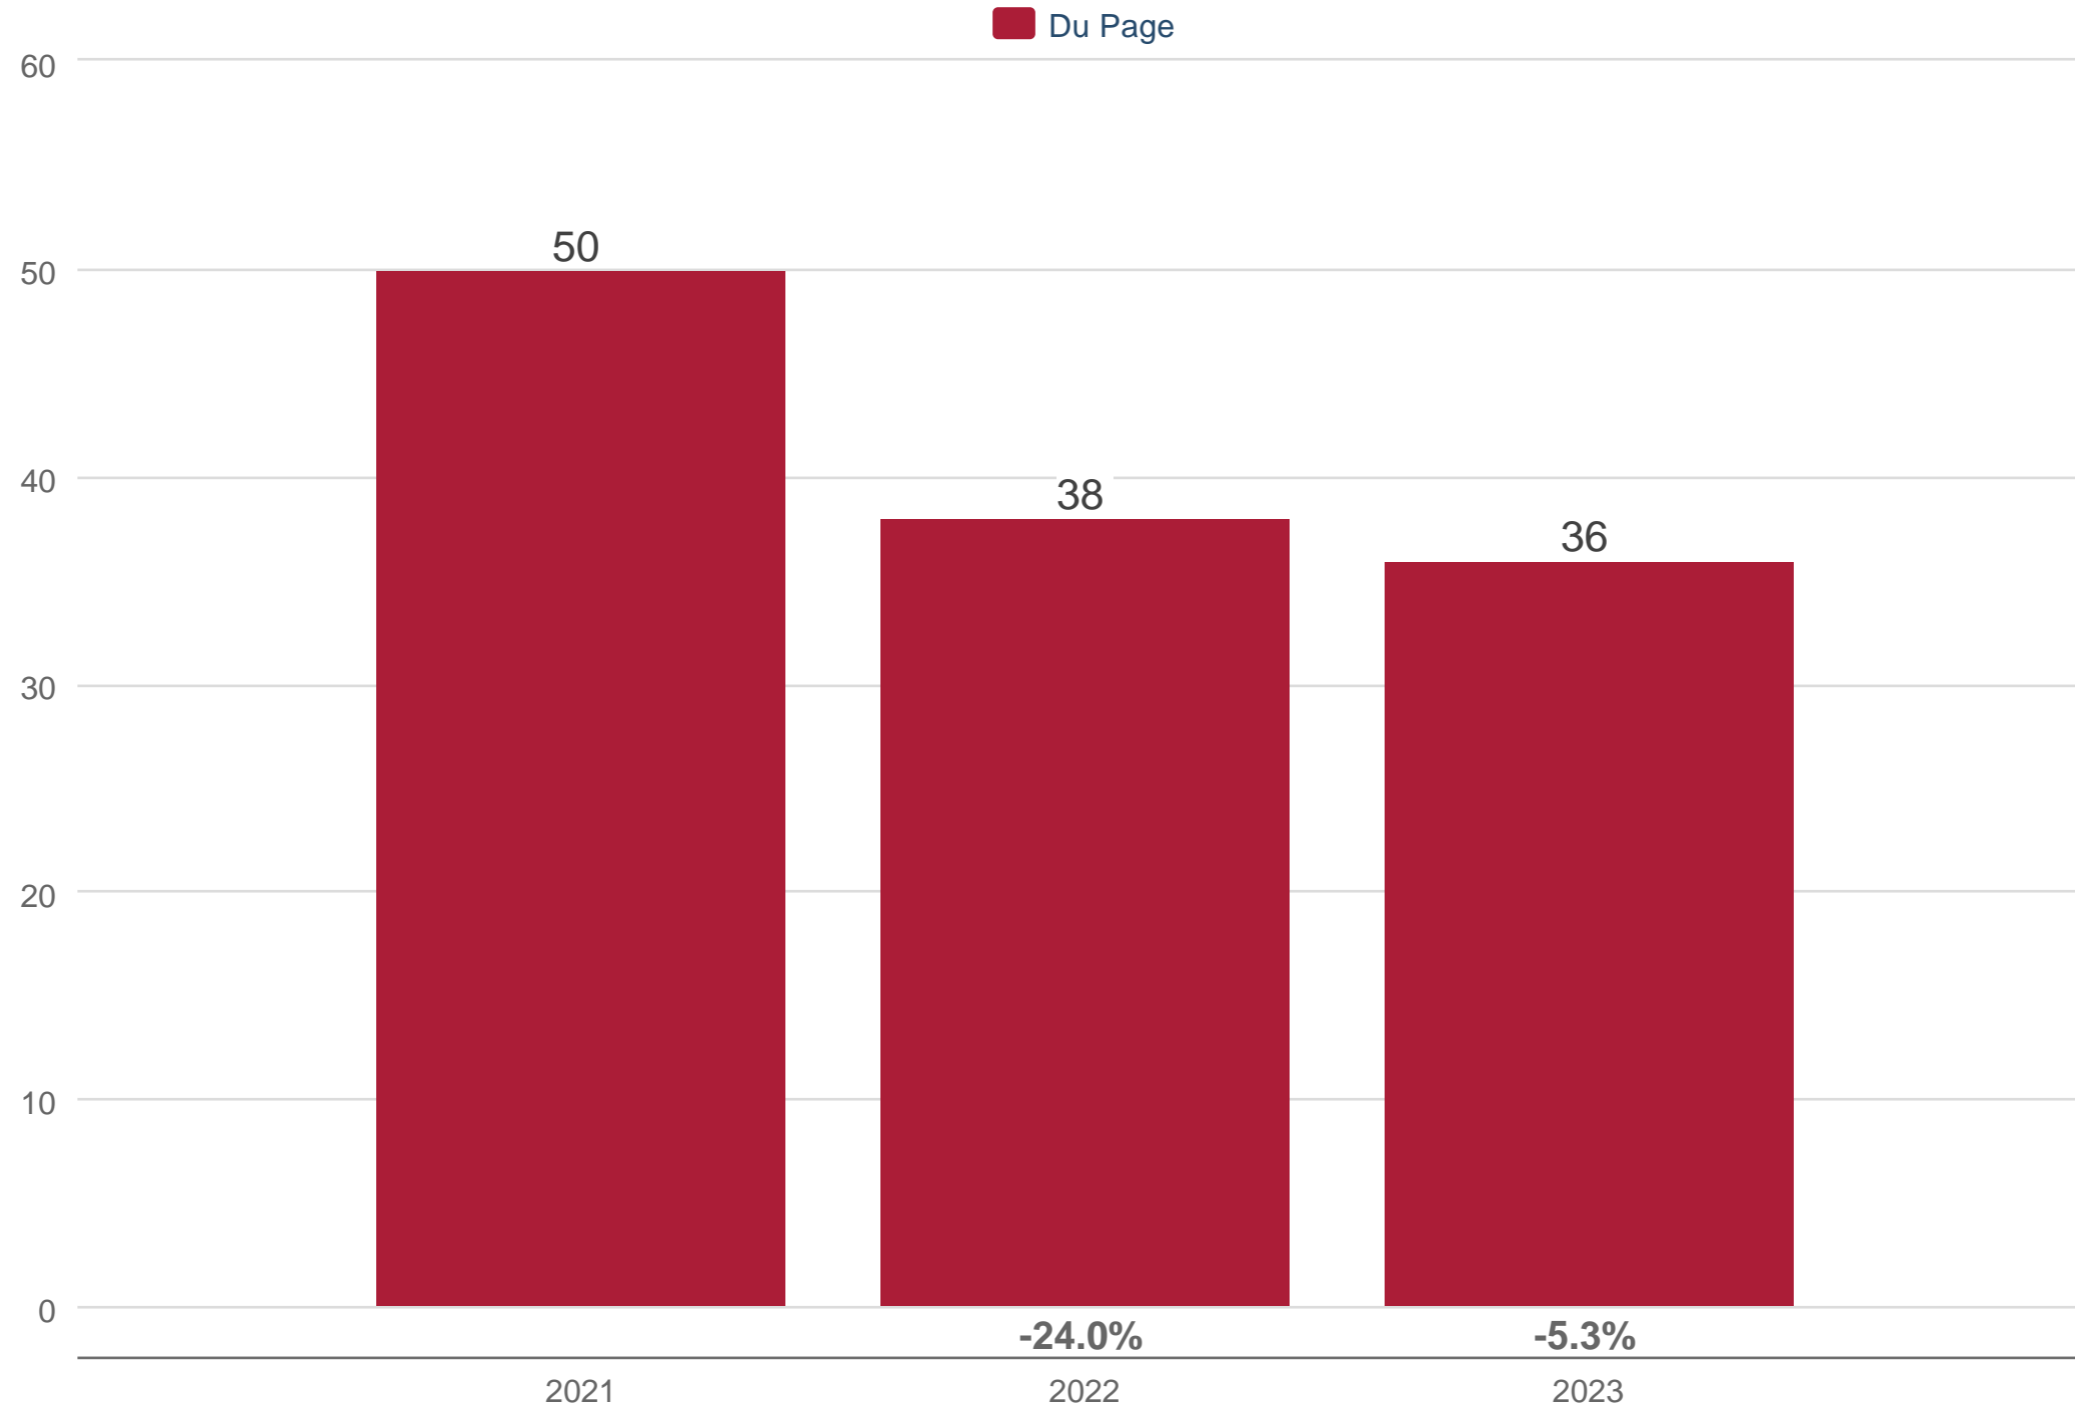

September Average Market Time

Du Page: Single Family

Each data point is 12 months of activity. Data is from October 1, 2023.

All data from MRED. Data deemed reliable but not guaranteed. InfoSparks © 2023 ShowingTime.